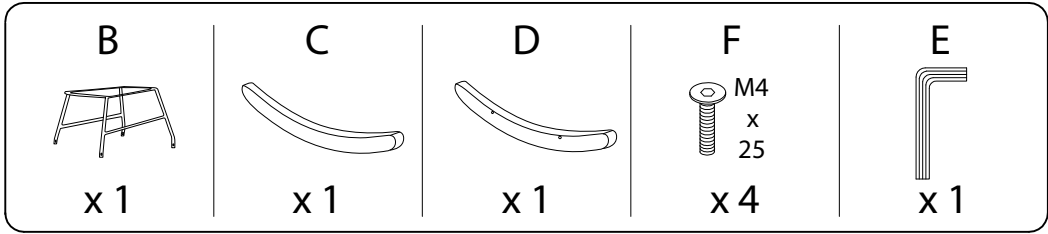

An icon showing an L-shaped metal bracket inside a circle, and a power drill with a diagonal line through it, indicating that a power drill should not be used.	A warning triangle icon with an exclamation mark inside.	A clock icon representing time.
<p>20'</p>		
An icon showing a wooden block on a floor surface inside a circle, and a wooden block with a nail being driven into it, crossed out with a diagonal line, indicating that nails should not be used.	A warning triangle icon with an exclamation mark inside.	An icon of a person, representing the number of people required for the task.
<p>1</p>		

1

2

3

H

x 2

4

I

x 1