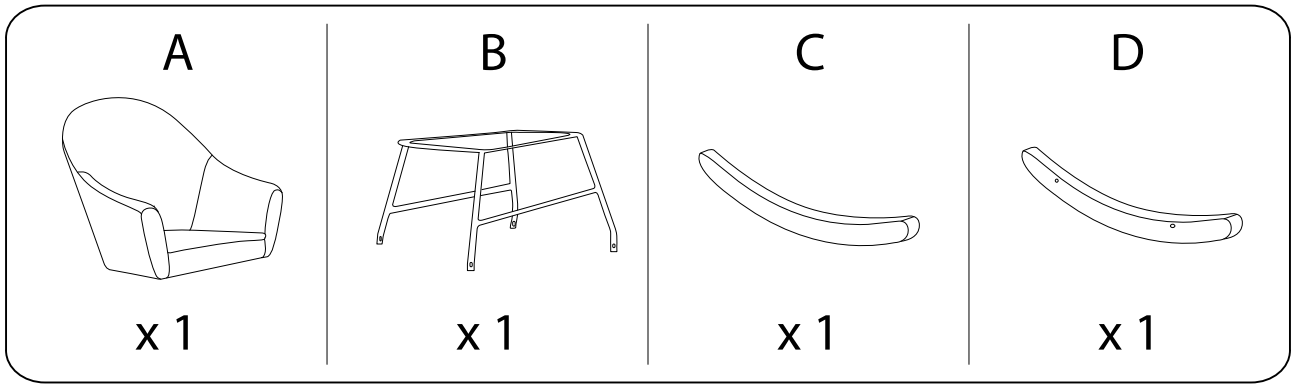

An icon showing an L-shaped metal bracket inside a circle, and a power drill with a diagonal line through it, indicating that a power drill should not be used.	A warning triangle icon with an exclamation mark inside.	A clock icon representing time.
<p>20'</p>		
An icon showing a wooden block on a floor surface inside a circle, and a wooden block with a nail being driven into it, crossed out with a diagonal line, indicating that nails should not be used.	A warning triangle icon with an exclamation mark inside.	An icon of a person, representing the number of people required for the task.
<p>1</p>		

1

2

3

H

x 2

4

I

x 1