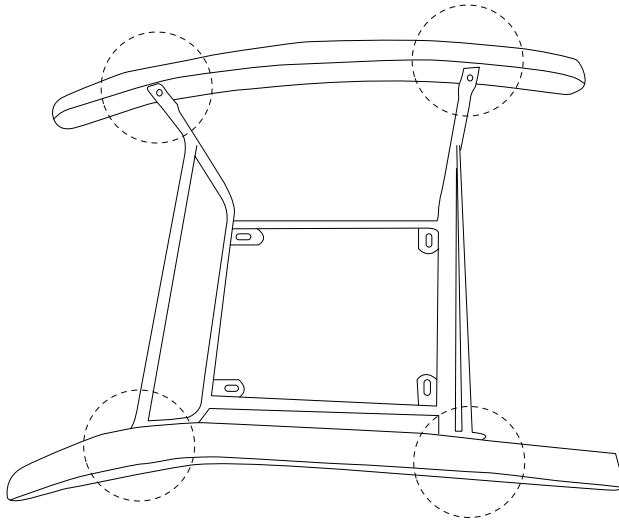

An icon showing an L-shaped metal bracket inside a circle, and a power drill with a diagonal line through it, indicating that a power drill should not be used.	A warning triangle icon with an exclamation mark inside.	A clock icon representing time.
<p>20'</p>		
An icon showing a wooden block on a floor surface inside a circle, and a wooden block with a nail being driven into it, crossed out with a diagonal line, indicating that nails should not be used.	A warning triangle icon with an exclamation mark inside.	An icon of a person, representing the number of people required for the task.
<p>1</p>		

1

2

3

H

x 2

4

I

x 1