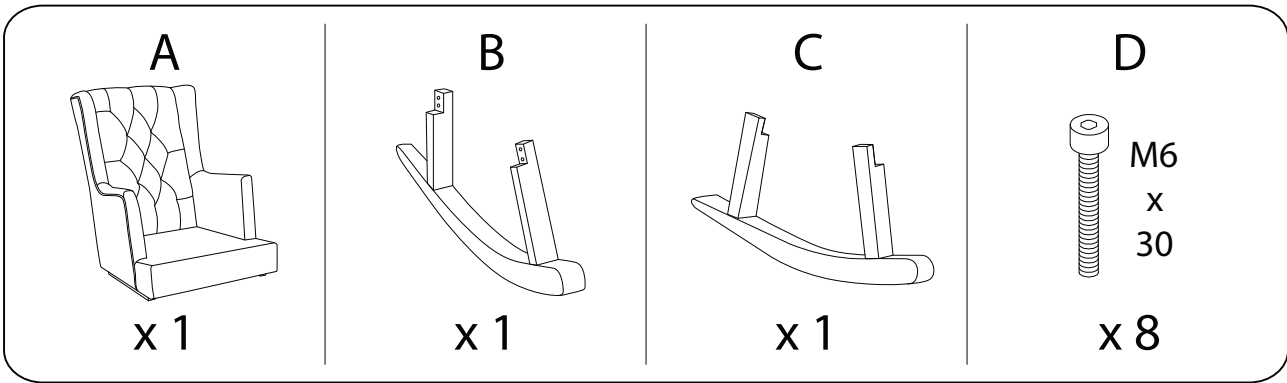

An icon showing an L-shaped metal bracket inside a circle. To its right is a power drill with a diagonal line through it, indicating it should not be used.	A warning triangle containing an exclamation mark.	A simple clock face icon.
	<p>15'</p>	
An icon showing a rectangular cushion on a base inside a circle. To its right is a screw being inserted into a cushion with a diagonal line through it, indicating this is not the correct assembly method.	A warning triangle containing an exclamation mark.	A simple icon of a person.
	<p>1</p>	

1/4

1

2

3

H

x 1