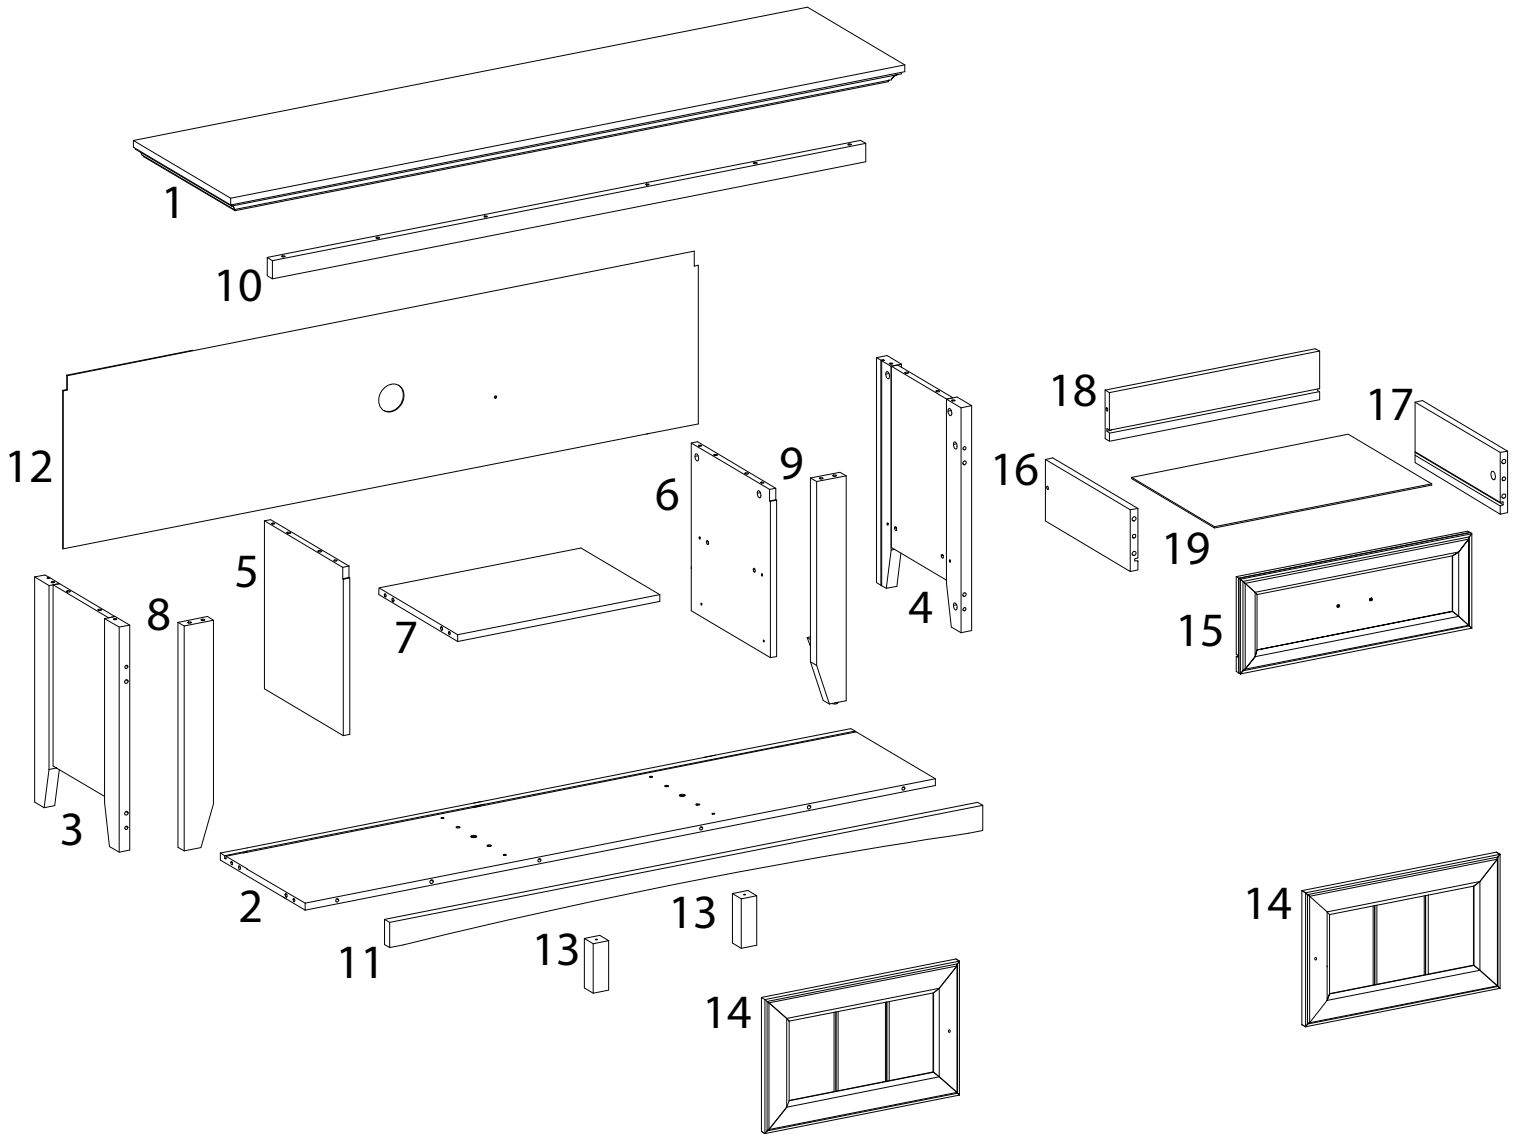

Assembly instructions for step 1/23:

- Tools:** A screwdriver is required. A power drill is not required (indicated by a slash through the drill icon).
- Time:** Estimated assembly time is 90 minutes (indicated by a clock icon).
- Warnings:** Two warning triangles with exclamation marks are present, indicating potential hazards or important instructions.
- Personnel:** One person is required for assembly (indicated by a person icon and the number 1).

11

x 1

12

x 1

13

x 2

14

x 2

15

x 1

16

x 1

17

x 1

18

x 1

19

x 1

A

x 30

B

x 30

C

x 14