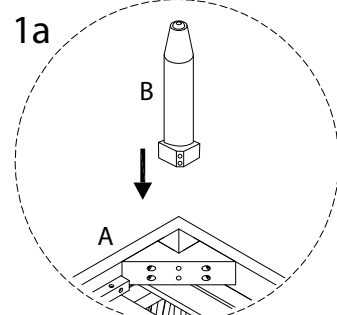

CREMONA

Warning icons and assembly instructions:

- Top-left: An L-shaped corner bracket icon in a circle, next to a crossed-out power drill icon, with a warning triangle above.
- Top-right: A clock icon with the text "45'" below it.
- Bottom-left: An icon of a rectangular block being placed on a textured surface, next to a crossed-out icon of a block being placed on a smooth surface, with a warning triangle above.
- Bottom-right: A person icon with the number "1" below it.

A	B	C	D	E
		 M6 x 60		
x 1	x 4	x 8	x 8	x 1

1

C

A

B x 4

A	B	C	D	E
		 <p>M6 x 60</p>		
x 1	x 4	x 8	x 8	x 1

1

D

A

A	B	C	D	E
		 M6 x 60		
x 1	x 4	x 8	x 8	x 1

1

F	G	H	I	J
x 2	x 1	x 2	x 2	x 2

1

2