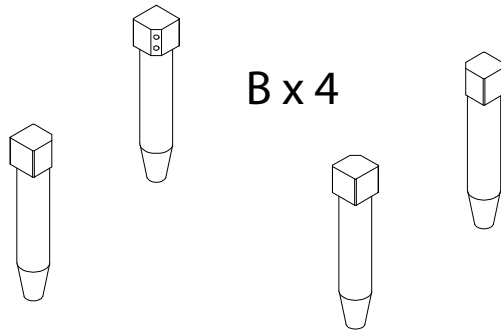

CREMONA

Warning icons and assembly instructions:

- Top-left: An L-shaped corner bracket icon in a circle, next to a crossed-out power drill icon, with a warning triangle above.
- Top-right: A clock icon with the text "45'" below it.
- Bottom-left: An icon of a rectangular block being placed on a textured surface, next to a crossed-out icon of a block being placed on a smooth surface, with a warning triangle above.
- Bottom-right: A person icon with the number "1" below it.

A

A

B x 4

A	B	C	D	E
		 <p>M6 x 60</p>		
x 1	x 4	x 8	x 8	x 1

1

<p>A</p>  <p>x 1</p>	<p>B</p>  <p>x 4</p>	<p>C</p>  <p>M6 x 60</p> <p>x 8</p>	<p>D</p>  <p>x 8</p>	<p>E</p>  <p>x 1</p>
---	---	--	---	---

B

A

A	B	C	D	E
		 M6 x 60		
x 1	x 4	x 8	x 8	x 1

1

C

A

B x 4

A	B	C	D	E
		 <p>M6 x 60</p>		
x 1	x 4	x 8	x 8	x 1

1

D