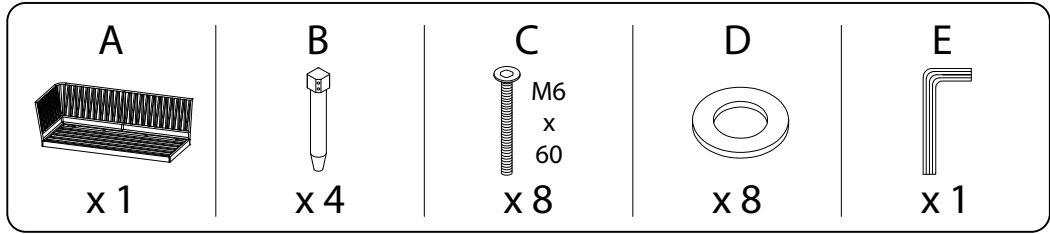

CREMONA

Warning icons and assembly instructions:

- Top-left: An L-shaped corner bracket icon in a circle, next to a crossed-out power drill icon, with a warning triangle above.
- Top-right: A clock icon with the text "45'" below it.
- Bottom-left: An icon of a rectangular block being placed on a textured surface, next to a crossed-out icon of a block being placed on a smooth surface, with a warning triangle above.
- Bottom-right: A person icon with the number "1" below it.

A	B	C	D	E
		 M6 x 60		
x 1	x 4	x 8	x 8	x 1

1

C

A

B x 4

A	B	C	D	E
		 <p>M6 x 60</p>		
x 1	x 4	x 8	x 8	x 1

1

D