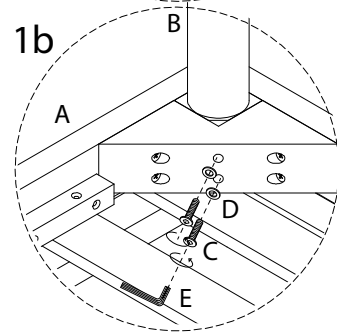

CREMONA

Warning icons and assembly instructions:

- Top-left: An L-shaped corner bracket icon in a circle, next to a crossed-out power drill icon, with a warning triangle above.
- Top-right: A clock icon with the text "45'" below it.
- Bottom-left: An icon of a rectangular block being placed on a textured surface, next to a crossed-out icon of a block being placed on a smooth surface, with a warning triangle above.
- Bottom-right: A person icon with the number "1" below it.

A	B	C	D	E
		 M6 x 60		
x 1	x 4	x 8	x 8	x 1

1

C

A

B x 4

A	B	C	D	E
		 <p>M6 x 60</p>		
x 1	x 4	x 8	x 8	x 1

1

D

A

A	B	C	D	E
		 M6 x 60		
x 1	x 4	x 8	x 8	x 1

1

F	G	H	I	J
x 2	x 1	x 2	x 2	x 2

1

2