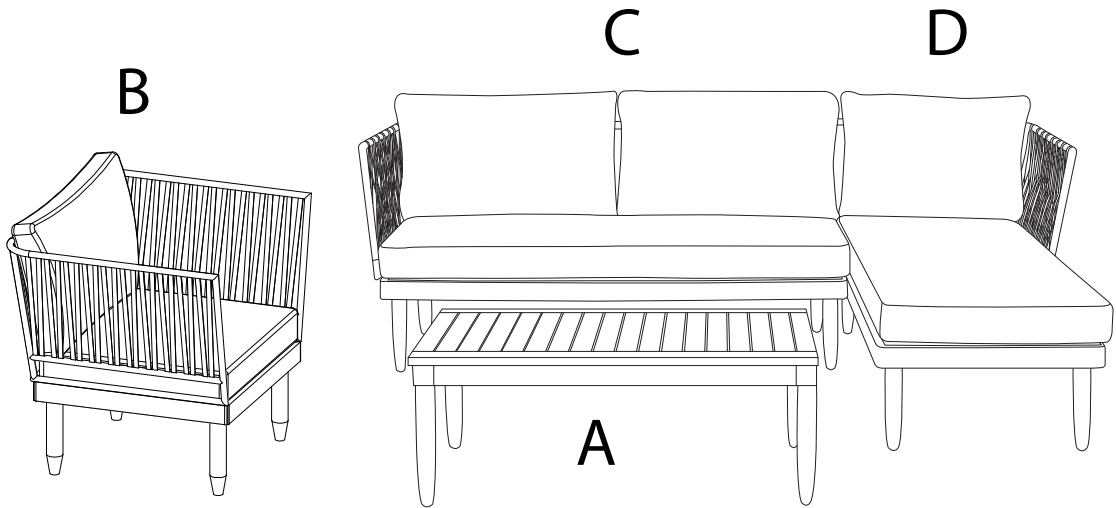

CREMONA

Warning icons and assembly instructions:

- Top-left: An L-shaped corner bracket icon in a circle, next to a crossed-out power drill icon, with a warning triangle above.
- Top-right: A clock icon with the text "45'" below it.
- Bottom-left: An icon of a rectangular block being placed on a textured surface, next to a crossed-out icon of a block being placed on a smooth surface, with a warning triangle above.
- Bottom-right: A person icon with the number "1" below it.