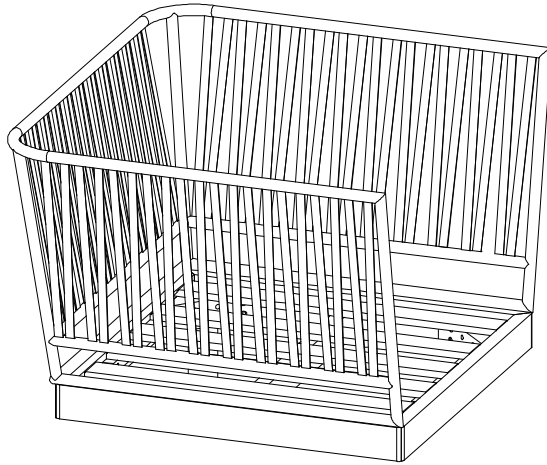

CREMONA

Warning icons and assembly instructions:

- Top-left: An L-shaped corner bracket icon in a circle, next to a crossed-out power drill icon, with a warning triangle above.
- Top-right: A clock icon with the text "45'" below it.
- Bottom-left: An icon of a rectangular block being placed on a textured surface, next to a crossed-out icon of a block being placed on a smooth surface, with a warning triangle above.
- Bottom-right: A person icon with the number "1" below it.

A

A

B x 4

A	B	C	D	E
		 <p>M6 x 60</p>		
x 1	x 4	x 8	x 8	x 1

1

<p>A</p>  <p>x 1</p>	<p>B</p>  <p>x 4</p>	<p>C</p>  <p>M6 x 60</p> <p>x 8</p>	<p>D</p>  <p>x 8</p>	<p>E</p>  <p>x 1</p>
---	---	--	---	---

B

A

A	B	C	D	E
		 M6 x 60		
x 1	x 4	x 8	x 8	x 1

1

C

A

B x 4

A	B	C	D	E
		 <p>M6 x 60</p>		
x 1	x 4	x 8	x 8	x 1

1

D