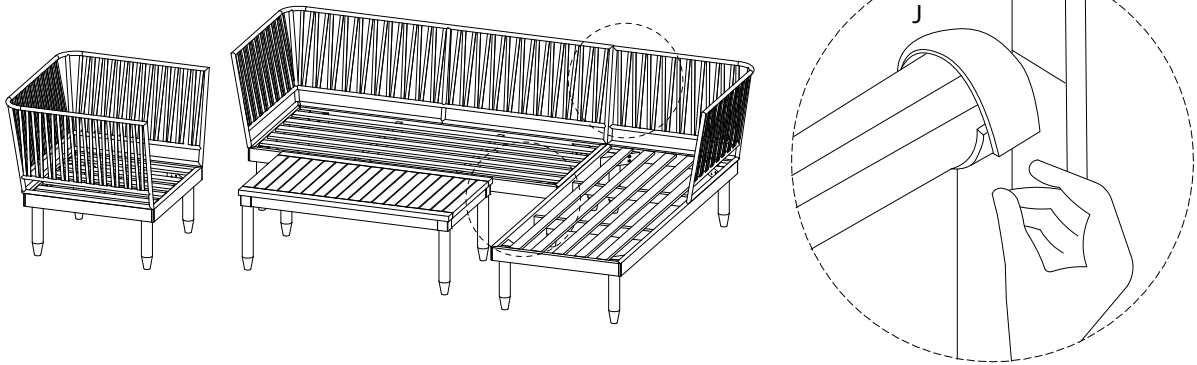

CREMONA

Warning icons and assembly instructions:

- Top-left: An L-shaped corner bracket icon in a circle, next to a crossed-out power drill icon, with a warning triangle above.
- Top-right: A clock icon with the text "45'" below it.
- Bottom-left: An icon of a rectangular block being placed on a textured surface, next to a crossed-out icon of a block being placed on a smooth surface, with a warning triangle above.
- Bottom-right: A person icon with the number "1" below it.

A

A	B	C	D	E
		 M6 x 60		
x 1	x 4	x 8	x 8	x 1

1

F	G	H	I	J
x 2	x 1	x 2	x 2	x 2

1

2