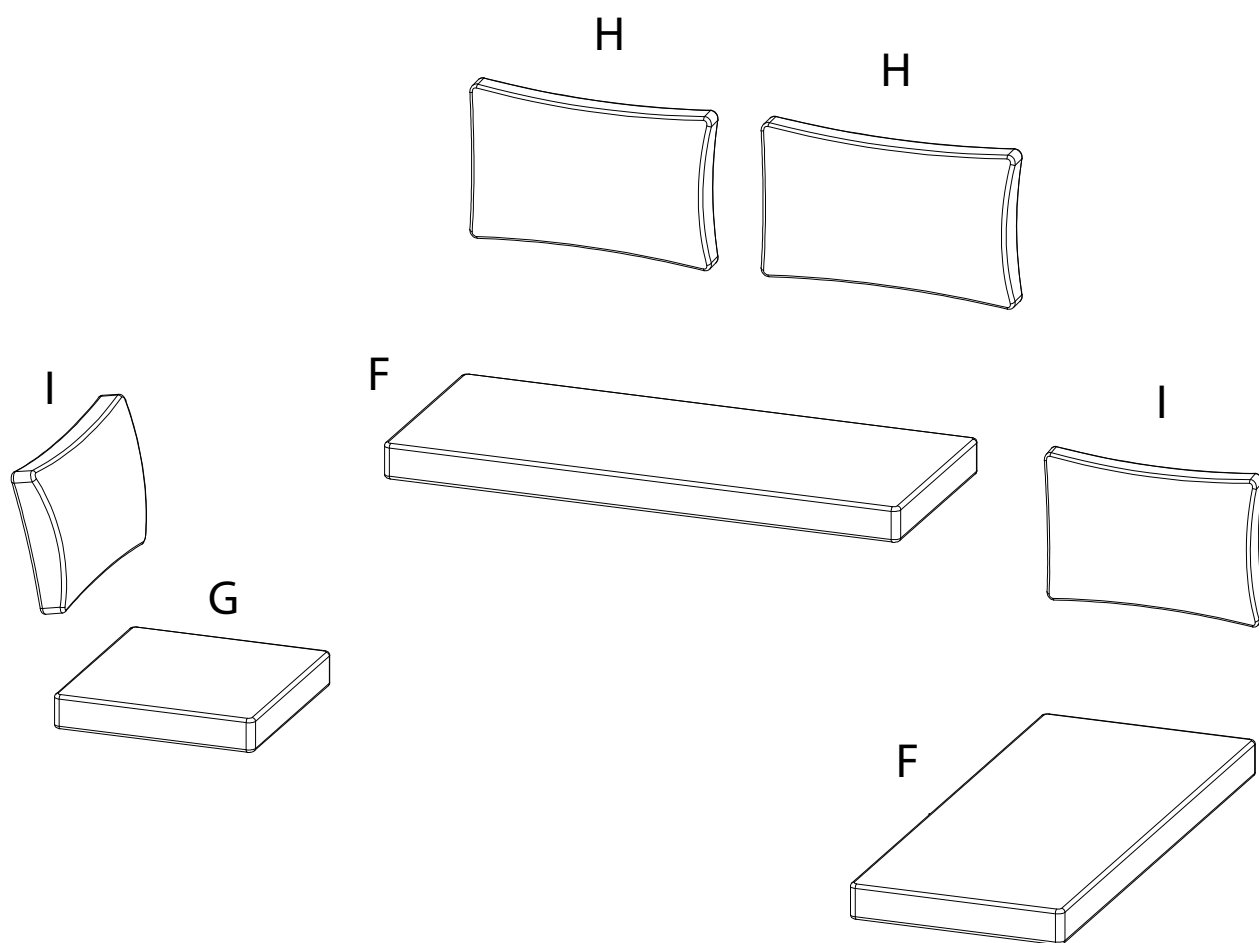

F	G	H	I	J
x 2	x 1	x 2	x 2	x 2