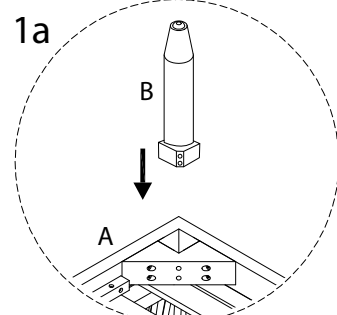

CREMONA

Warning icons and assembly instructions:

- Top-left: An L-shaped corner bracket icon in a circle, next to a crossed-out power drill icon, with a warning triangle above.
- Top-right: A clock icon with the text "45'" below it.
- Bottom-left: An icon of a rectangular block being placed on a textured surface, next to a crossed-out icon of a block being placed on a smooth surface, with a warning triangle above.
- Bottom-right: A person icon with the number "1" below it.

A	B	C	D	E
		 M6 x 60		
x 1	x 4	x 8	x 8	x 1

1

C

A

B x 4

A	B	C	D	E
		 <p>M6 x 60</p>		
x 1	x 4	x 8	x 8	x 1

1

D

A

A	B	C	D	E
		 M6 x 60		
x 1	x 4	x 8	x 8	x 1

1

F	G	H	I	J
x 2	x 1	x 2	x 2	x 2

1

2