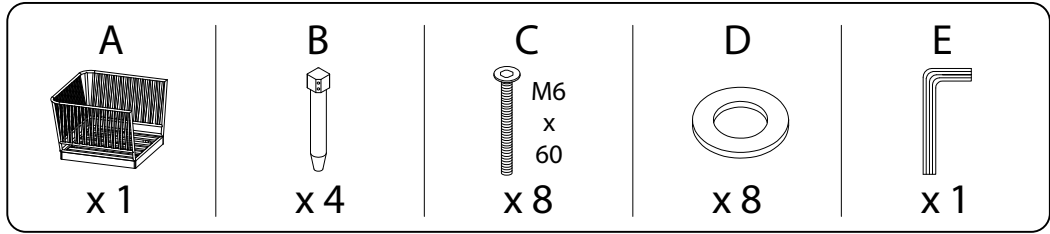

CREMONA

Warning icons and assembly instructions:

- Top-left: An L-shaped corner bracket icon in a circle, next to a crossed-out power drill icon, with a warning triangle above.
- Top-right: A clock icon with the text "45'" below it.
- Bottom-left: An icon of a rectangular block being placed on a textured surface, next to a crossed-out icon of a block being placed on a smooth surface, with a warning triangle above.
- Bottom-right: A person icon with the number "1" below it.

A

A

B x 4

A	B	C	D	E
		 <p>M6 x 60</p>		
x 1	x 4	x 8	x 8	x 1

1

<p>A</p>  <p>x 1</p>	<p>B</p>  <p>x 4</p>	<p>C</p>  <p>M6 x 60</p> <p>x 8</p>	<p>D</p>  <p>x 8</p>	<p>E</p>  <p>x 1</p>
---	---	--	---	---

B

A

A	B	C	D	E
		 M6 x 60		
x 1	x 4	x 8	x 8	x 1

1

C

A

B x 4

A	B	C	D	E
		 <p>M6 x 60</p>		
x 1	x 4	x 8	x 8	x 1

1

D