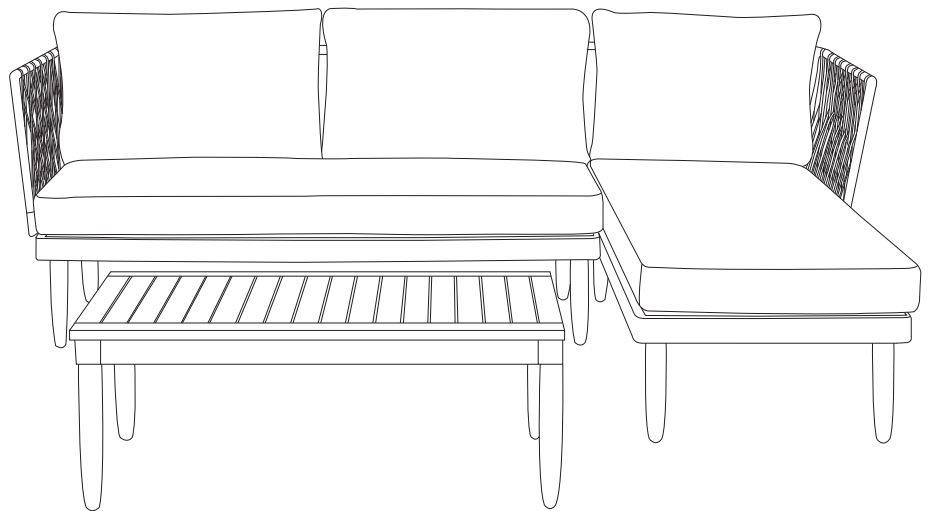

CREMONA

Warning icons and assembly instructions:

- Top-left: An L-shaped corner bracket icon in a circle, next to a crossed-out power drill icon, with a warning triangle above.
- Top-right: A clock icon with the text "45'" below it.
- Bottom-left: An icon of a rectangular block being placed on a textured surface, next to a crossed-out icon of a block being placed on a smooth surface, with a warning triangle above.
- Bottom-right: A person icon with the number "1" below it.