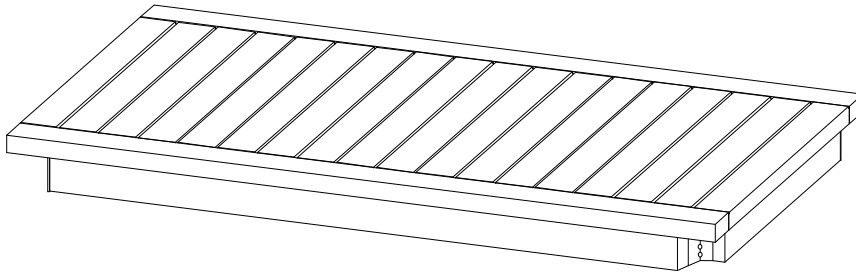

CREMONA

Warning icons and assembly instructions:

- Top-left: An L-shaped corner bracket icon in a circle, next to a crossed-out power drill icon, with a warning triangle above.
- Top-right: A clock icon with the text "45'" below it.
- Bottom-left: An icon of a rectangular block being placed on a textured surface, next to a crossed-out icon of a block being placed on a smooth surface, with a warning triangle above.
- Bottom-right: A person icon with the number "1" below it.

A

A

B x 4

A	B	C	D	E
		 <p>M6 x 60</p>		
x 1	x 4	x 8	x 8	x 1

1

<p>A</p>  <p>x 1</p>	<p>B</p>  <p>x 4</p>	<p>C</p>  <p>M6 x 60</p> <p>x 8</p>	<p>D</p>  <p>x 8</p>	<p>E</p>  <p>x 1</p>
---	---	--	---	---

B

A