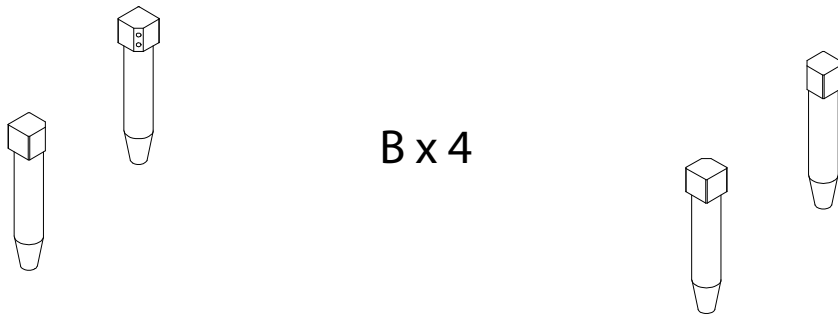

CREMONA

Warning icons and assembly instructions:

- Top-left: An L-shaped corner bracket icon in a circle, next to a crossed-out power drill icon, with a warning triangle above.
- Top-right: A clock icon with the text "45'" below it.
- Bottom-left: An icon of a rectangular block being placed on a textured surface, next to a crossed-out icon of a block being placed on a smooth surface, with a warning triangle above.
- Bottom-right: A person icon with the number "1" below it.

A	B	C	D	E
		 M6 x 60		
x 1	x 4	x 8	x 8	x 1

1

C

A

B x 4

A	B	C	D	E
		 <p>M6 x 60</p>		
x 1	x 4	x 8	x 8	x 1

1

D

A

A	B	C	D	E
		 M6 x 60		
x 1	x 4	x 8	x 8	x 1

1

F	G	H	I	J
x 2	x 1	x 2	x 2	x 2

1

2