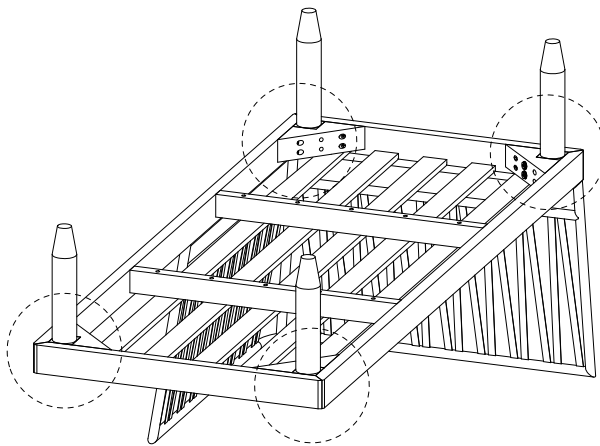

CREMONA

Warning icons and assembly instructions:

- Top-left: An L-shaped corner bracket icon in a circle, next to a crossed-out power drill icon, with a warning triangle above.
- Top-right: A clock icon with the text "45'" below it.
- Bottom-left: An icon of a rectangular block being placed on a textured surface, next to a crossed-out icon of a block being placed on a smooth surface, with a warning triangle above.
- Bottom-right: A person icon with the number "1" below it.

A	B	C	D	E
		 M6 x 60		
x 1	x 4	x 8	x 8	x 1

1

C

A

B x 4

A	B	C	D	E
		 <p>M6 x 60</p>		
x 1	x 4	x 8	x 8	x 1

1

D

A

A	B	C	D	E
		 M6 x 60		
x 1	x 4	x 8	x 8	x 1

1

F	G	H	I	J
x 2	x 1	x 2	x 2	x 2

1

2