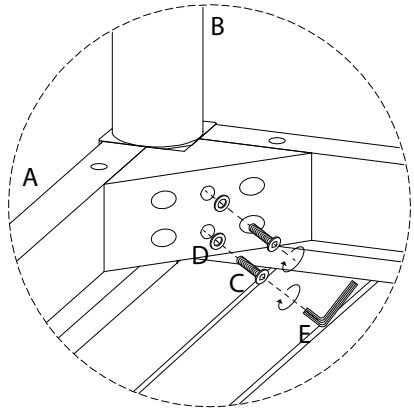

CREMONA

Warning icons and assembly instructions:

- Top-left: An L-shaped corner bracket icon in a circle, next to a crossed-out power drill icon, with a warning triangle above.
- Top-right: A clock icon with the text "45'" below it.
- Bottom-left: An icon of a rectangular block being placed on a textured surface, next to a crossed-out icon of a block being placed on a smooth surface, with a warning triangle above.
- Bottom-right: A person icon with the number "1" below it.

A

A

B x 4

A	B	C	D	E
		 <p>M6 x 60</p>		
x 1	x 4	x 8	x 8	x 1

1

<p>A</p>  <p>x 1</p>	<p>B</p>  <p>x 4</p>	<p>C</p>  <p>M6 x 60</p> <p>x 8</p>	<p>D</p>  <p>x 8</p>	<p>E</p>  <p>x 1</p>
---	---	--	---	---

B

A

A	B	C	D	E
		 M6 x 60		
x 1	x 4	x 8	x 8	x 1

1

C

A

B x 4

A	B	C	D	E
		 <p>M6 x 60</p>		
x 1	x 4	x 8	x 8	x 1

1

D