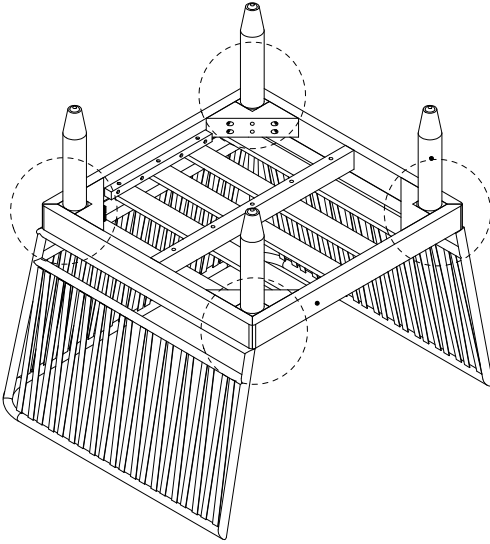

CREMONA

Warning icons and assembly instructions:

- Top-left: An L-shaped corner bracket icon in a circle, next to a crossed-out power drill icon, with a warning triangle above.
- Top-right: A clock icon with the text "45'" below it.
- Bottom-left: An icon of a rectangular block being placed on a textured surface, next to a crossed-out icon of a block being placed on a smooth surface, with a warning triangle above.
- Bottom-right: A person icon with the number "1" below it.

A

A

B x 4

A	B	C	D	E
		 <p>M6 x 60</p>		
x 1	x 4	x 8	x 8	x 1

1

<p>A</p>  <p>x 1</p>	<p>B</p>  <p>x 4</p>	<p>C</p>  <p>M6 x 60</p> <p>x 8</p>	<p>D</p>  <p>x 8</p>	<p>E</p>  <p>x 1</p>
---	---	--	---	---

B

A

A	B	C	D	E
		 M6 x 60		
x 1	x 4	x 8	x 8	x 1

1

C

A

B x 4

A	B	C	D	E
		 <p>M6 x 60</p>		
x 1	x 4	x 8	x 8	x 1

1

D