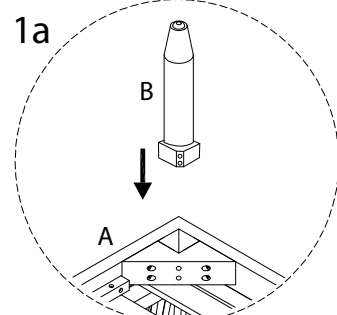

CREMONA

Warning icons and assembly instructions:

- Top-left: An L-shaped corner bracket icon in a circle, next to a crossed-out power drill icon, with a warning triangle above.
- Top-right: A clock icon with the text "45'" below it.
- Bottom-left: An icon of a rectangular block being placed on a textured surface, next to a crossed-out icon of a block being placed on a smooth surface, with a warning triangle above.
- Bottom-right: A person icon with the number "1" below it.

A

A

B x 4

A	B	C	D	E
		 <p>M6 x 60</p>		
x 1	x 4	x 8	x 8	x 1

1

<p>A</p>  <p>x 1</p>	<p>B</p>  <p>x 4</p>	<p>C</p>  <p>M6 x 60</p> <p>x 8</p>	<p>D</p>  <p>x 8</p>	<p>E</p>  <p>x 1</p>
---	---	--	---	---

B

A

A	B	C	D	E
		 M6 x 60		
x 1	x 4	x 8	x 8	x 1

1

C

A

B x 4

A	B	C	D	E
		 <p>M6 x 60</p>		
x 1	x 4	x 8	x 8	x 1

1

D