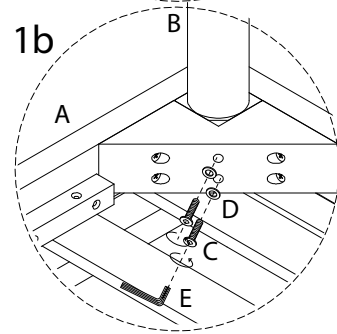

CREMONA

Warning icons and assembly instructions:

- Top-left: An L-shaped corner bracket icon in a circle, next to a crossed-out power drill icon, with a warning triangle above.
- Top-right: A clock icon with the text "45'" below it.
- Bottom-left: An icon of a rectangular block being placed on a textured surface, next to a crossed-out icon of a block being placed on a smooth surface, with a warning triangle above.
- Bottom-right: A person icon with the number "1" below it.

A	B	C	D	E
		 M6 x 60		
x 1	x 4	x 8	x 8	x 1

1

C

A

B x 4

A	B	C	D	E
		 <p>M6 x 60</p>		
x 1	x 4	x 8	x 8	x 1

1

D

A

A	B	C	D	E
		 M6 x 60		
x 1	x 4	x 8	x 8	x 1

1

F	G	H	I	J
x 2	x 1	x 2	x 2	x 2

1

2