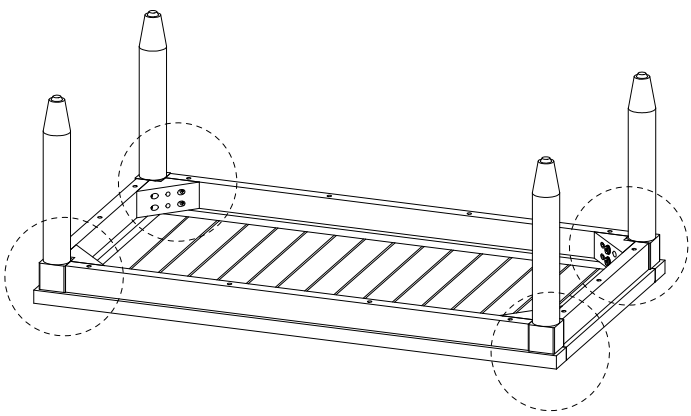

1

A x 1	B x 4	C M6 x 60 x 8	D x 8	E x 1