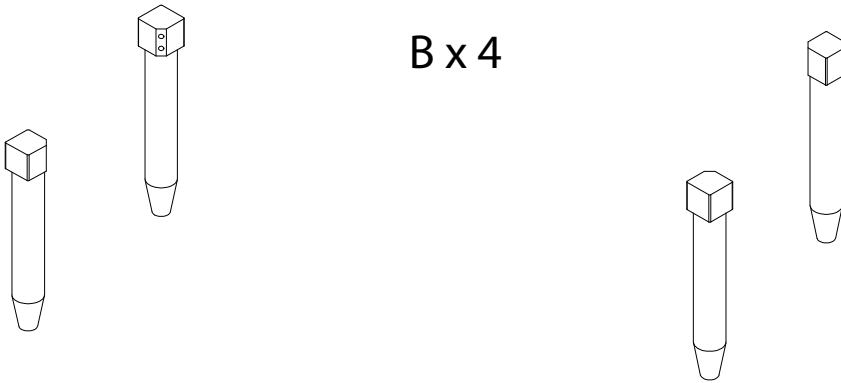

CREMONA

Warning icons and assembly instructions:

- Top-left: An L-shaped corner bracket icon in a circle, next to a crossed-out power drill icon, with a warning triangle above.
- Top-right: A clock icon with the text "45'" below it.
- Bottom-left: An icon of a rectangular block being placed on a textured surface, next to a crossed-out icon of a block being placed on a smooth surface, with a warning triangle above.
- Bottom-right: A person icon with the number "1" below it.

A

A

B x 4

A	B	C	D	E
		 <p>M6 x 60</p>		
x 1	x 4	x 8	x 8	x 1

1

<p>A</p>  <p>x 1</p>	<p>B</p>  <p>x 4</p>	<p>C</p>  <p>M6 x 60</p> <p>x 8</p>	<p>D</p>  <p>x 8</p>	<p>E</p>  <p>x 1</p>
---	---	--	---	---

B

A

A	B	C	D	E
		 M6 x 60		
x 1	x 4	x 8	x 8	x 1

1

C

A

B x 4

A	B	C	D	E
		 <p>M6 x 60</p>		
x 1	x 4	x 8	x 8	x 1

1

D