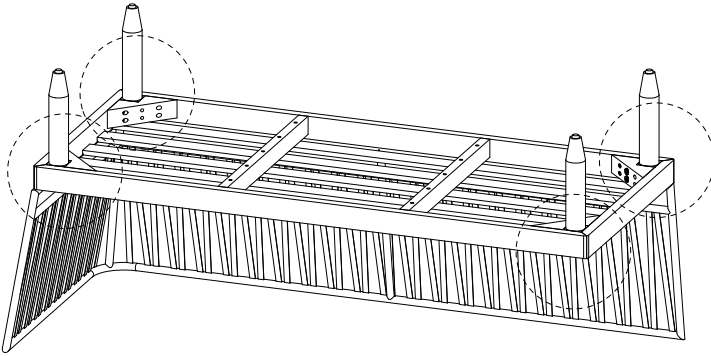

CREMONA

Warning icons and assembly instructions:

- Top-left: An L-shaped corner bracket icon in a circle, next to a crossed-out power drill icon, with a warning triangle above.
- Top-right: A clock icon with the text "45'" below it.
- Bottom-left: An icon of a rectangular block being placed on a textured surface, next to a crossed-out icon of a block being placed on a smooth surface, with a warning triangle above.
- Bottom-right: A person icon with the number "1" below it.

A	B	C	D	E
		 M6 x 60		
x 1	x 4	x 8	x 8	x 1

1

C

A

B x 4

A	B	C	D	E
		 <p>M6 x 60</p>		
x 1	x 4	x 8	x 8	x 1

1

D

A

A	B	C	D	E
		 M6 x 60		
x 1	x 4	x 8	x 8	x 1

1

F	G	H	I	J
x 2	x 1	x 2	x 2	x 2

1

2