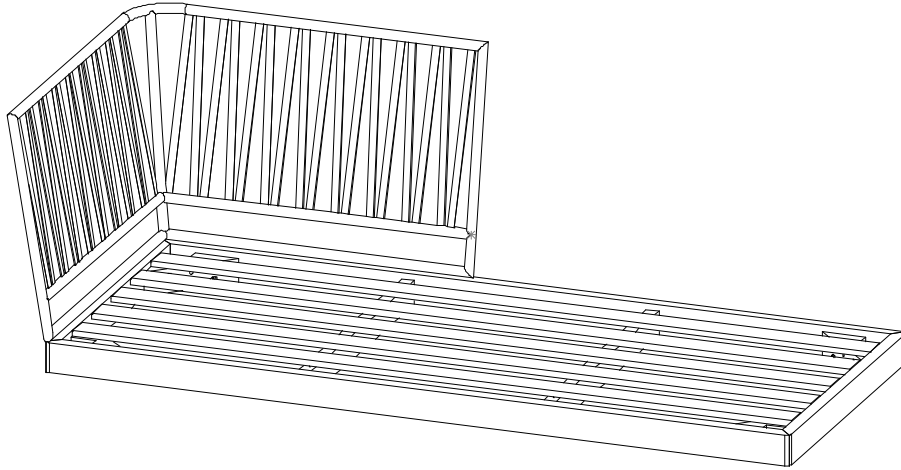

CREMONA

Warning icons and assembly instructions:

- Top-left: An L-shaped corner bracket icon in a circle, next to a crossed-out power drill icon, with a warning triangle above.
- Top-right: A clock icon with the text "45'" below it.
- Bottom-left: An icon of a rectangular block being placed on a textured surface, next to a crossed-out icon of a block being placed on a smooth surface, with a warning triangle above.
- Bottom-right: A person icon with the number "1" below it.

A	B	C	D	E
		 M6 x 60		
x 1	x 4	x 8	x 8	x 1

1

C

A

B x 4

A	B	C	D	E
		 <p>M6 x 60</p>		
x 1	x 4	x 8	x 8	x 1

1

D

A

A	B	C	D	E
		 M6 x 60		
x 1	x 4	x 8	x 8	x 1

1

F	G	H	I	J
x 2	x 1	x 2	x 2	x 2

1

2