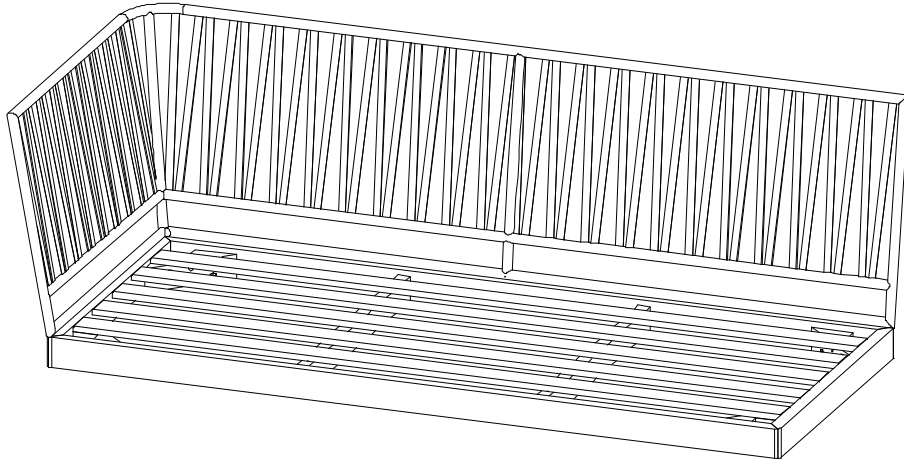

CREMONA

Warning icons and assembly instructions:

- Top-left: An L-shaped corner bracket icon in a circle, next to a crossed-out power drill icon, with a warning triangle above.
- Top-right: A clock icon with the text "45'" below it.
- Bottom-left: An icon of a rectangular block being placed on a textured surface, next to a crossed-out icon of a block being placed on a smooth surface, with a warning triangle above.
- Bottom-right: A person icon with the number "1" below it.

A

A

B x 4

A	B	C	D	E
		 <p>M6 x 60</p>		
x 1	x 4	x 8	x 8	x 1

1

<p>A</p>  <p>x 1</p>	<p>B</p>  <p>x 4</p>	<p>C</p>  <p>M6 x 60</p> <p>x 8</p>	<p>D</p>  <p>x 8</p>	<p>E</p>  <p>x 1</p>
---	---	--	---	---

B

A

A	B	C	D	E
		 M6 x 60		
x 1	x 4	x 8	x 8	x 1

1

C

A

B x 4

A	B	C	D	E
		 <p>M6 x 60</p>		
x 1	x 4	x 8	x 8	x 1

1

D