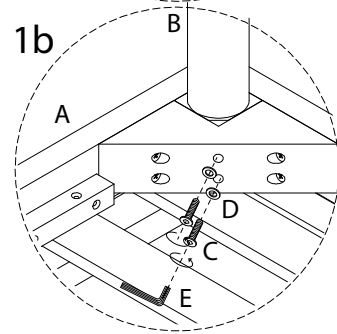

CREMONA

Warning icons and assembly instructions:

- Top-left: An L-shaped corner bracket icon in a circle, next to a crossed-out power drill icon, with a warning triangle above.
- Top-right: A clock icon with the text "45'" below it.
- Bottom-left: An icon of a rectangular block being placed on a textured surface, next to a crossed-out icon of a block being placed on a smooth surface, with a warning triangle above.
- Bottom-right: A person icon with the number "1" below it.

A

A

B x 4

A	B	C	D	E
		 <p>M6 x 60</p>		
x 1	x 4	x 8	x 8	x 1

1

<p>A</p>  <p>x 1</p>	<p>B</p>  <p>x 4</p>	<p>C</p>  <p>M6 x 60</p> <p>x 8</p>	<p>D</p>  <p>x 8</p>	<p>E</p>  <p>x 1</p>
---	---	--	---	---

B

A

A	B	C	D	E
		 M6 x 60		
x 1	x 4	x 8	x 8	x 1

1

C

A

B x 4

A	B	C	D	E
		 <p>M6 x 60</p>		
x 1	x 4	x 8	x 8	x 1

1

D