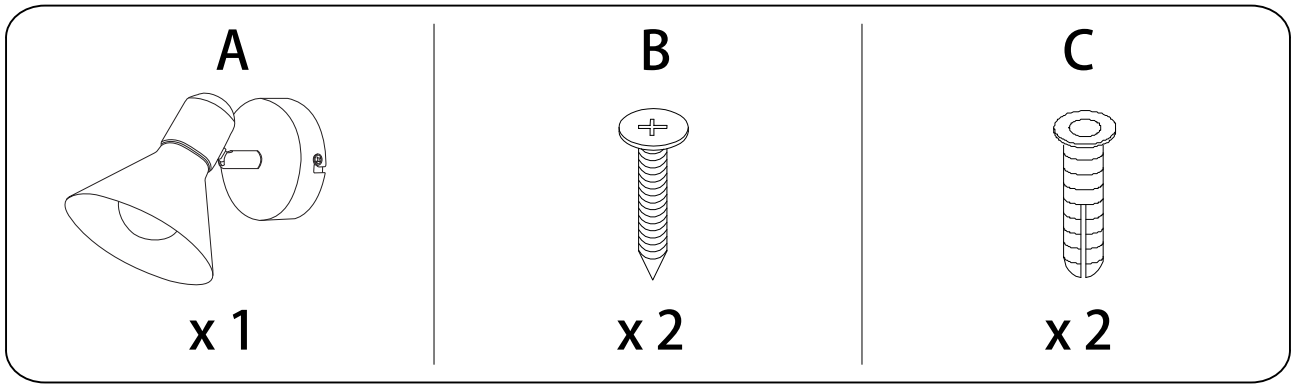

!  20'

This block contains a warning triangle with an exclamation mark, a rounded rectangle containing icons of a screwdriver and a power drill with a diagonal slash through them, and a clock icon with the number 20' below it.

!  1

This block contains a warning triangle with an exclamation mark, a rounded rectangle containing icons of a screwdriver and a power drill with a diagonal slash through them, and a person icon with the number 1 below it.