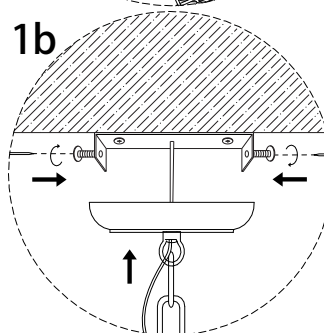

A rectangular box containing a circular icon of a screwdriver on the left and a power drill on the right with a diagonal slash through it. To the right of the box is a warning triangle with an exclamation mark.	A circular clock face with tick marks and hands.
15'	
A rectangular box containing a circular icon of a rectangular block on a textured surface on the left, and a hammer on the right with a diagonal slash through it. To the right of the box is a warning triangle with an exclamation mark.	A simple line drawing of a person.
1	

A	B	C	D	E
				
x 1	x 1	x 1	x 2	x 2

1

2

3

4