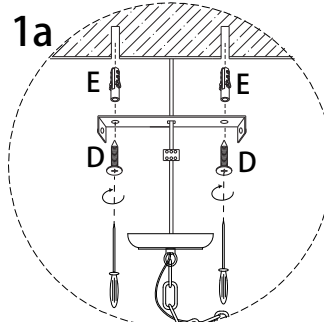

A rectangular box containing a circular icon of a screwdriver on the left and a power drill on the right with a diagonal slash through it. To the right of the box is a warning triangle with an exclamation mark.	A circular clock face with tick marks and hands.
15'	
A rectangular box containing a circular icon of a rectangular block on a textured surface on the left, and a hammer on the right with a diagonal slash through it. To the right of the box is a warning triangle with an exclamation mark.	A simple line drawing of a person.
1	

A	B	C	D	E
				
x 1	x 1	x 1	x 2	x 2

1

2

3

4