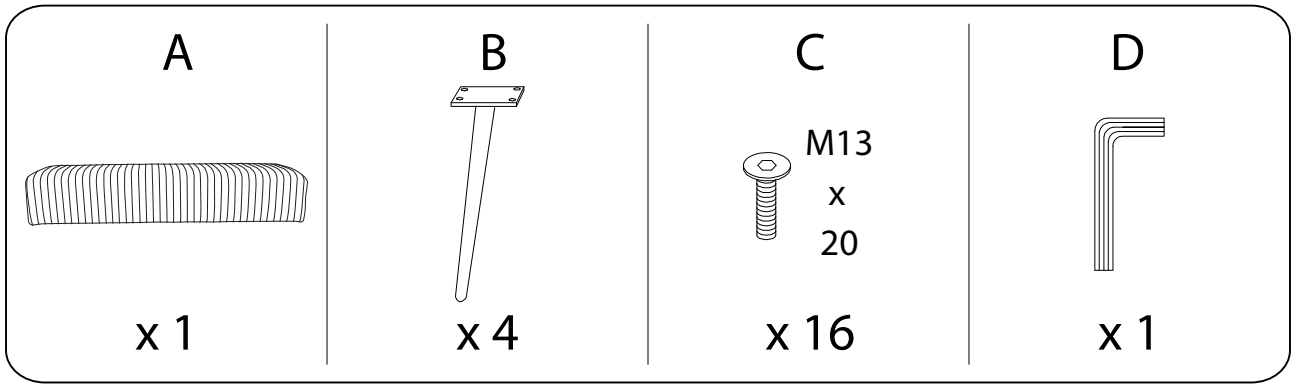

Diagram illustrating assembly instructions and safety warnings:

- Warning 1:** A triangle with an exclamation mark. To its left, a box contains an L-shaped metal bracket and a power drill with a diagonal slash through it, indicating that a power drill should not be used.
- Warning 2:** A triangle with an exclamation mark. To its left, a box contains a rectangular block being placed on a textured surface and another block being cut with a diagonal slash, indicating that the surface should not be cut or damaged.
- Time:** A clock icon with the number **5'** below it, indicating a 5-minute assembly time.
- Person:** A stick figure icon with the number **1** below it, indicating that one person is required for assembly.