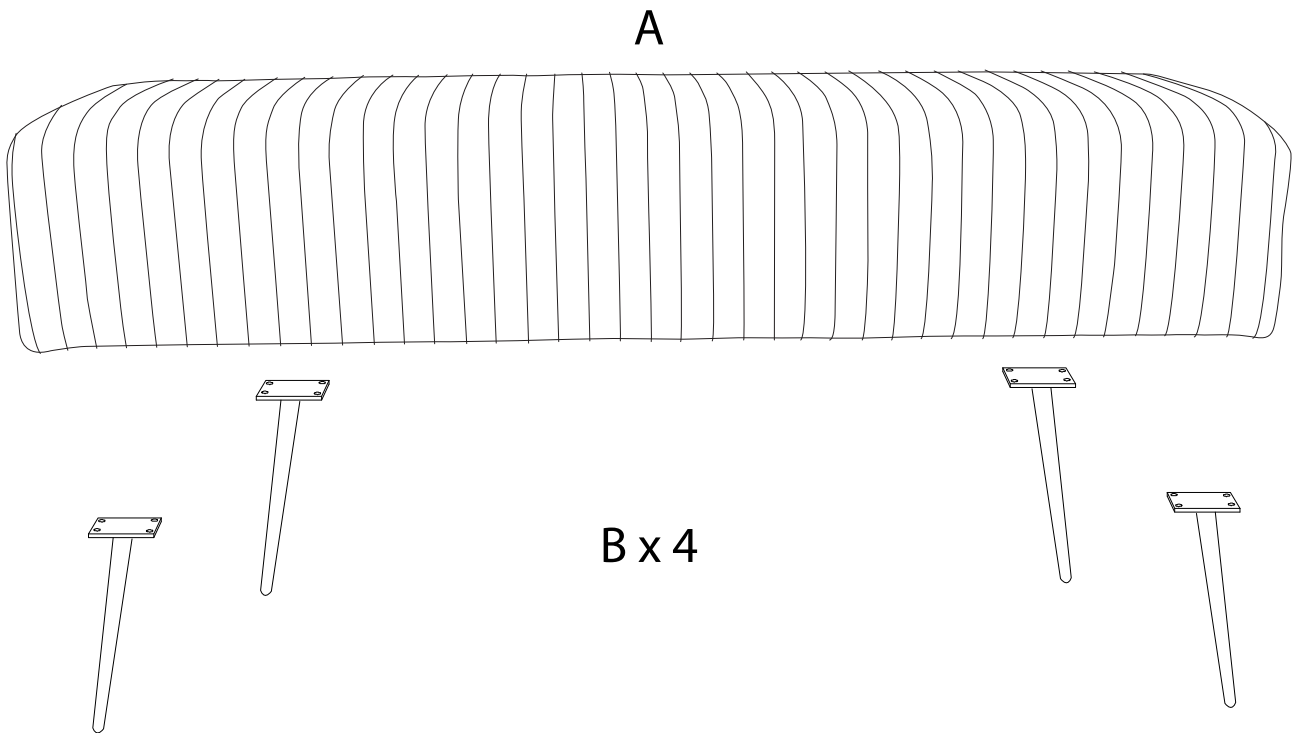

Diagram illustrating assembly instructions and safety warnings:

- Warning 1:** A triangle with an exclamation mark. To its left, a box contains an L-shaped metal bracket and a power drill with a diagonal slash through it, indicating that a power drill should not be used.
- Warning 2:** A triangle with an exclamation mark. To its left, a box contains a rectangular block being placed on a textured surface and another block being cut with a diagonal slash, indicating that the surface should not be cut or damaged.
- Time:** A clock icon with the number **5'** below it, indicating a 5-minute assembly time.
- Person:** A stick figure icon with the number **1** below it, indicating that one person is required for assembly.