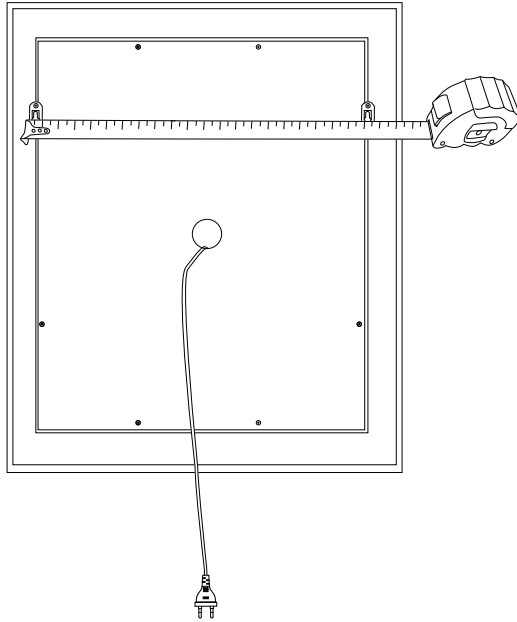

! (Warning symbol)

⌚ (Clock icon)

10'

This block contains a rounded rectangular box on the left. Inside the box are two circular icons: the first shows a screwdriver, and the second shows a power drill. To the right of the box is a warning symbol (an exclamation mark inside a triangle). Further right is a clock icon, and below it is the text "10'".

! (Warning symbol)

🧑 (Person icon)

1

This block contains a rounded rectangular box on the left. Inside the box are two circular icons: the first shows a rectangular block on a textured surface, and the second shows a rectangular block with a diagonal line through it. To the right of the box is a warning symbol (an exclamation mark inside a triangle). Further right is a person icon, and below it is the text "1".

1/5

1

2

3

B

x 2

C

M3
x 25
x 2