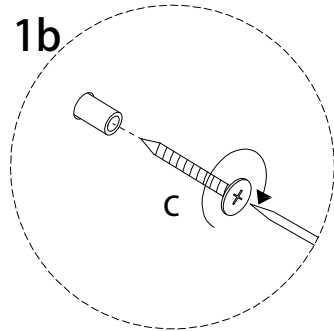

! (Warning symbol)

⌚ (Clock icon)

10'

This block contains a rounded rectangular box on the left. Inside the box are two circular icons: the first shows a screwdriver, and the second shows a power drill. To the right of the box is a warning symbol (an exclamation mark inside a triangle). Further right is a clock icon, and below it is the text "10'".

! (Warning symbol)

🧑 (Person icon)

1

This block contains a rounded rectangular box on the left. Inside the box are two circular icons: the first shows a rectangular block on a textured surface, and the second shows a rectangular block with a diagonal line through it. To the right of the box is a warning symbol (an exclamation mark inside a triangle). Further right is a person icon, and below it is the text "1".

1/5

1

2

3

B

x 2

C

M3
x 25
x 2