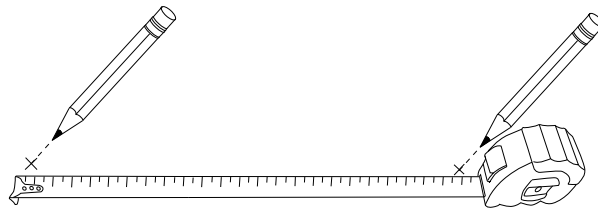

! (Warning symbol)

⌚ (Clock icon)

10'

This block contains a rounded rectangular box on the left. Inside the box are two circular icons: the first shows a screwdriver, and the second shows a power drill. To the right of the box is a warning symbol (an exclamation mark inside a triangle). Further right is a clock icon, and below it is the text "10'".

! (Warning symbol)

🧑 (Person icon)

1

This block contains a rounded rectangular box on the left. Inside the box are two circular icons: the first shows a rectangular block on a textured surface, and the second shows a rectangular block with a diagonal line through it. To the right of the box is a warning symbol (an exclamation mark inside a triangle). Further right is a person icon, and below it is the text "1".

1/5

1

2

3

B

x 2

C

M3
x 25
x 2