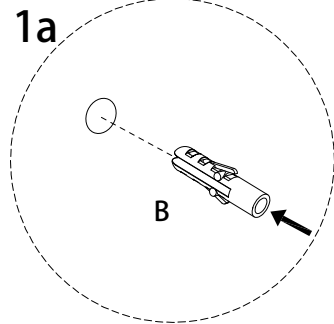

! (Warning symbol)

⌚ (Clock icon)

10'

This block contains a rounded rectangular box on the left. Inside the box are two circular icons: the first shows a screwdriver, and the second shows a power drill. To the right of the box is a warning symbol (an exclamation mark inside a triangle). Further right is a clock icon, and below it is the text "10'".

! (Warning symbol)

🧑 (Person icon)

1

This block contains a rounded rectangular box on the left. Inside the box are two circular icons: the first shows a rectangular block on a textured surface, and the second shows a rectangular block with a diagonal line through it. To the right of the box is a warning symbol (an exclamation mark inside a triangle). Further right is a person icon, and below it is the text "1".

1/5

1

2

3

B

x 2

C

M3
x 25
x 2