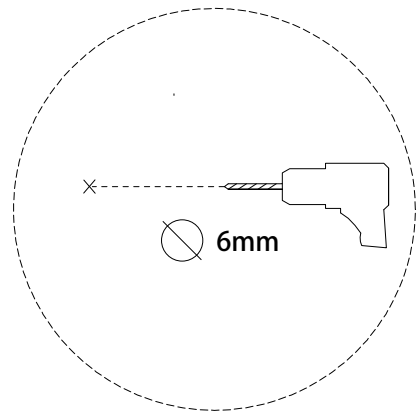

! (Warning symbol)

⌚ (Clock icon)

10'

This block contains a rounded rectangular box on the left. Inside the box are two circular icons: the first shows a screwdriver, and the second shows a power drill. To the right of the box is a warning symbol (an exclamation mark inside a triangle). Further right is a clock icon, and below it is the text "10'".

! (Warning symbol)

🧑 (Person icon)

1

This block contains a rounded rectangular box on the left. Inside the box are two circular icons: the first shows a rectangular block on a textured surface, and the second shows a rectangular block with a diagonal line through it. To the right of the box is a warning symbol (an exclamation mark inside a triangle). Further right is a person icon, and below it is the text "1".

1/5

1

2

3

B

x 2

C

M3
x 25
x 2