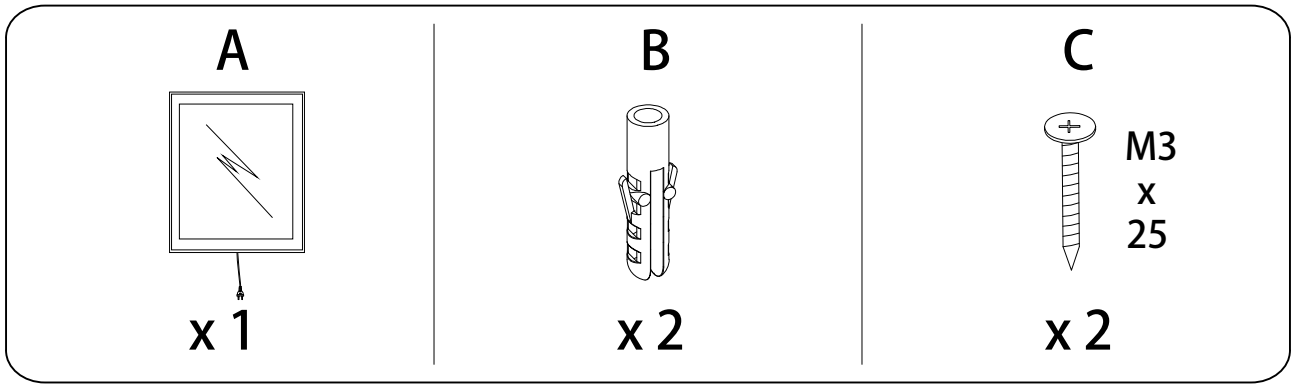

! (Warning symbol)

⌚ (Clock icon)

10'

This block contains a rounded rectangular box on the left. Inside the box are two circular icons: the first shows a screwdriver, and the second shows a power drill. To the right of the box is a warning symbol (an exclamation mark inside a triangle). Further right is a clock icon, and below it is the text "10'".

! (Warning symbol)

🧑 (Person icon)

1

This block contains a rounded rectangular box on the left. Inside the box are two circular icons: the first shows a rectangular block on a textured surface, and the second shows a rectangular block with a diagonal line through it. To the right of the box is a warning symbol (an exclamation mark inside a triangle). Further right is a person icon, and below it is the text "1".

1/5

1

2

3

B

x 2

C

M3
x 25
x 2