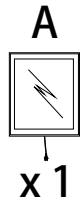

! (Warning symbol)

⌚ (Clock icon)

10'

This block contains a rounded rectangular box on the left. Inside the box are two circular icons: the first shows a screwdriver, and the second shows a power drill. To the right of the box is a warning symbol (an exclamation mark inside a triangle). Further right is a clock icon, and below it is the text "10'".

! (Warning symbol)

🧑 (Person icon)

1

This block contains a rounded rectangular box on the left. Inside the box are two circular icons: the first shows a rectangular block on a textured surface, and the second shows a rectangular block with a diagonal line through it. To the right of the box is a warning symbol (an exclamation mark inside a triangle). Further right is a person icon, and below it is the text "1".

1/5

1

2

3

B

x 2

C

M3
x 25
x 2