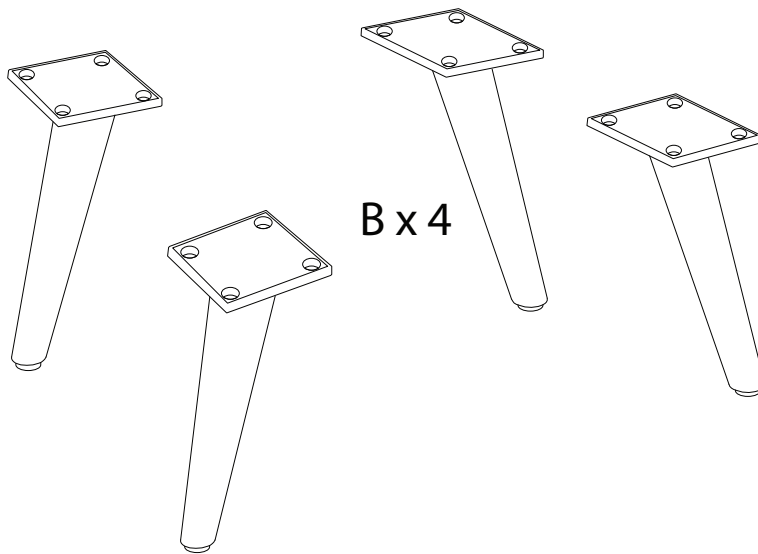

OSAGE

An icon showing an L-shaped metal bracket inside a circle. To its right is a power drill with a diagonal line through it, indicating it should not be used.	A warning triangle containing an exclamation mark.	A clock face icon.
An icon showing a rectangular block on a textured base inside a circle. To its right is a similar block with a screw being inserted into it, with a diagonal line through it, indicating this action is prohibited.	A warning triangle containing an exclamation mark.	A simple icon of a person.
		10'
		1

A

B x 4

A	B	C	D	E
			 M6 x 20	
x 1	x 4	x 4	x 16	x 1

1

2