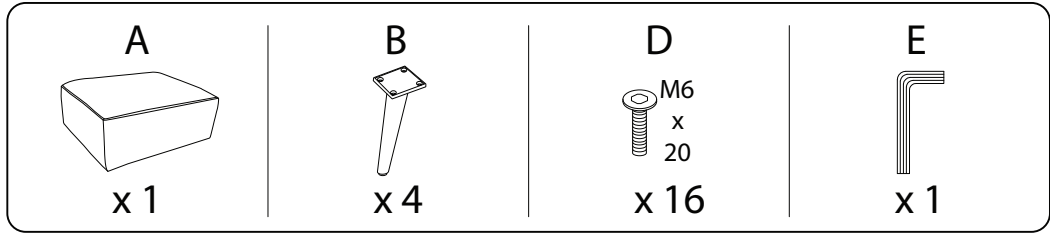

OSAGE

An icon showing an L-shaped metal bracket inside a circle. To its right is a power drill with a diagonal line through it, indicating it should not be used.	A warning triangle containing an exclamation mark.	A clock face icon.
An icon showing a rectangular block on a textured base inside a circle. To its right is a similar block with a screw being inserted into it, with a diagonal line through it, indicating this action is prohibited.	A warning triangle containing an exclamation mark.	A simple icon of a person.
		10'
		1

A

B x 4

A	B	C	D	E
			 M6 x 20	
x 1	x 4	x 4	x 16	x 1

1

2