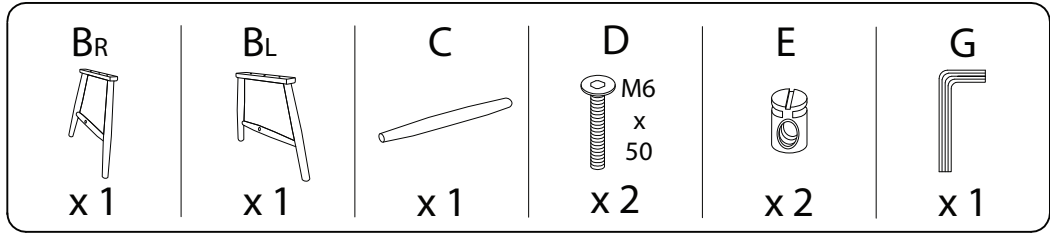

BURGES

Assembly instructions for the chair, including tool requirements, time, and person count.

Tools: A circle containing a screwdriver and an Allen key. A power drill is shown with a diagonal line through it, indicating it is not required.

Warning: A triangle with an exclamation mark.

Time: A clock icon with a circular arrow, indicating a 15-minute assembly time.

Person Count: A person icon with the number 1 below it, indicating that one person is required for assembly.

A	BR	BL	C
			
x 1	x 1	x 1	x 1

D	E	F	G	H
 M6 x 50		 M7 x 40		
x 2	x 2	x 6	x 1	x 2

1

2

3

H

x 2