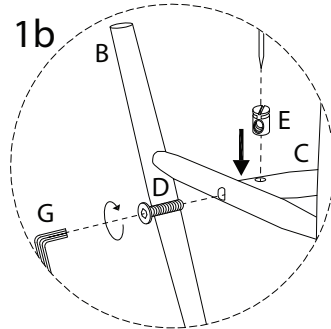

BURGES

Assembly instructions for the chair, including tool requirements, time, and person count.

Tools: A circle containing a screwdriver and an Allen key. A power drill is shown with a diagonal line through it, indicating it is not required.

Warning: A triangle with an exclamation mark.

Time: A clock icon with a circular arrow, indicating a 15-minute assembly time.

Person Count: A person icon with the number 1 below it, indicating that one person is required for assembly.

A	BR	BL	C
			
x 1	x 1	x 1	x 1

D	E	F	G	H
 M6 x 50		 M7 x 40		
x 2	x 2	x 6	x 1	x 2

1

2

3

H

x 2