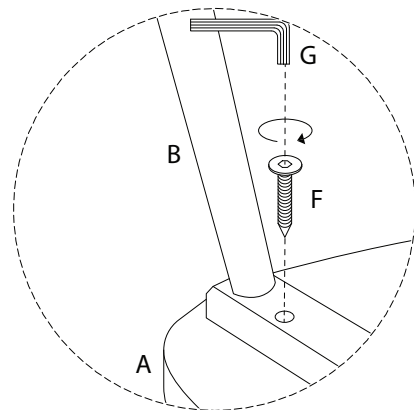

BURGES

Assembly instructions for the chair, including tool requirements, time, and person count.

Tools: A circle containing a screwdriver and an Allen key. A power drill is shown with a diagonal line through it, indicating it is not required.

Warning: A triangle with an exclamation mark.

Time: A clock icon with a circular arrow, indicating a 15-minute assembly time.

Person Count: A person icon with the number 1 below it, indicating that one person is required for assembly.

A	BR	BL	C
			
x 1	x 1	x 1	x 1

D	E	F	G	H
 M6 x 50		 M7 x 40		
x 2	x 2	x 6	x 1	x 2

1

2

3

H

x 2