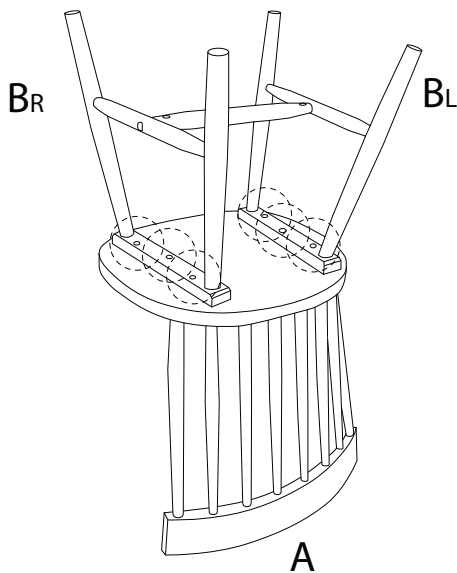

BURGES

Assembly instructions for the chair, including tool requirements, time, and person count.

Tools: A circle containing a screwdriver and an Allen key. A power drill is shown with a diagonal line through it, indicating it is not required.

Warning: A triangle with an exclamation mark.

Time: A clock icon with a circular arrow, indicating a 15-minute assembly time.

Person Count: A person icon with the number 1 below it, indicating that one person is required for assembly.

A	BR	BL	C
			
x 1	x 1	x 1	x 1

D	E	F	G	H
 M6 x 50		 M7 x 40		
x 2	x 2	x 6	x 1	x 2

1

2

3

H

x 2