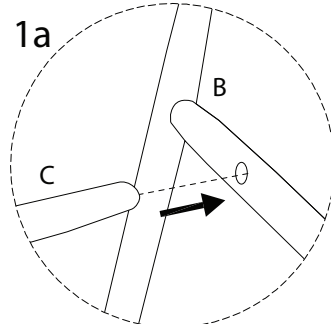

BURGES

Assembly instructions for the chair, including tool requirements, time, and person count.

Tools: A circle containing a screwdriver and an Allen key. A power drill is shown with a diagonal line through it, indicating it is not required.

Warning: A triangle with an exclamation mark.

Time: A clock icon with a circular arrow, indicating a 15-minute assembly time.

Person Count: A person icon with the number 1 below it, indicating that one person is required for assembly.

A	BR	BL	C
			
x 1	x 1	x 1	x 1

D	E	F	G	H
 M6 x 50		 M7 x 40		
x 2	x 2	x 6	x 1	x 2

1

2

3

H

x 2