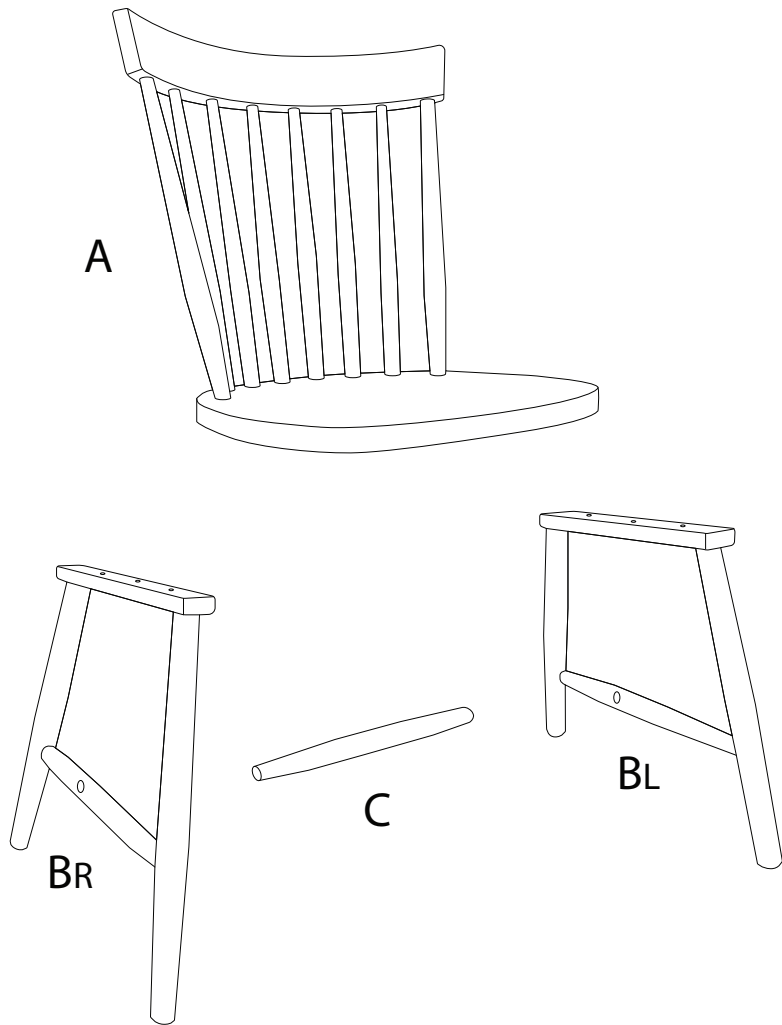

A	BR	BL	C
x 1	x 1	x 1	x 1

D	E	F	G	H
M6 x 50		M7 x 40		
x 2	x 2	x 6	x 1	x 2