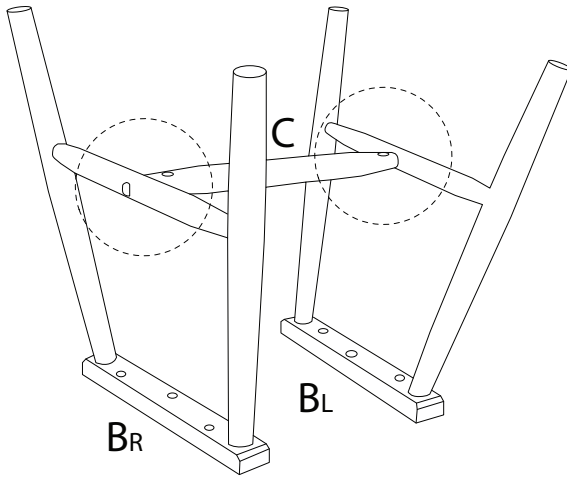

BURGES

Assembly instructions for the chair, including tool requirements, time, and person count.

Tools: A circle containing a screwdriver and an Allen key. A power drill is shown with a diagonal line through it, indicating it is not required.

Warning: A triangle with an exclamation mark.

Time: A clock icon with a circular arrow, indicating a 15-minute assembly time.

Person Count: A person icon with the number 1 below it, indicating that one person is required for assembly.

A	BR	BL	C
			
x 1	x 1	x 1	x 1

D	E	F	G	H
 M6 x 50		 M7 x 40		
x 2	x 2	x 6	x 1	x 2

1

2

3

H

x 2