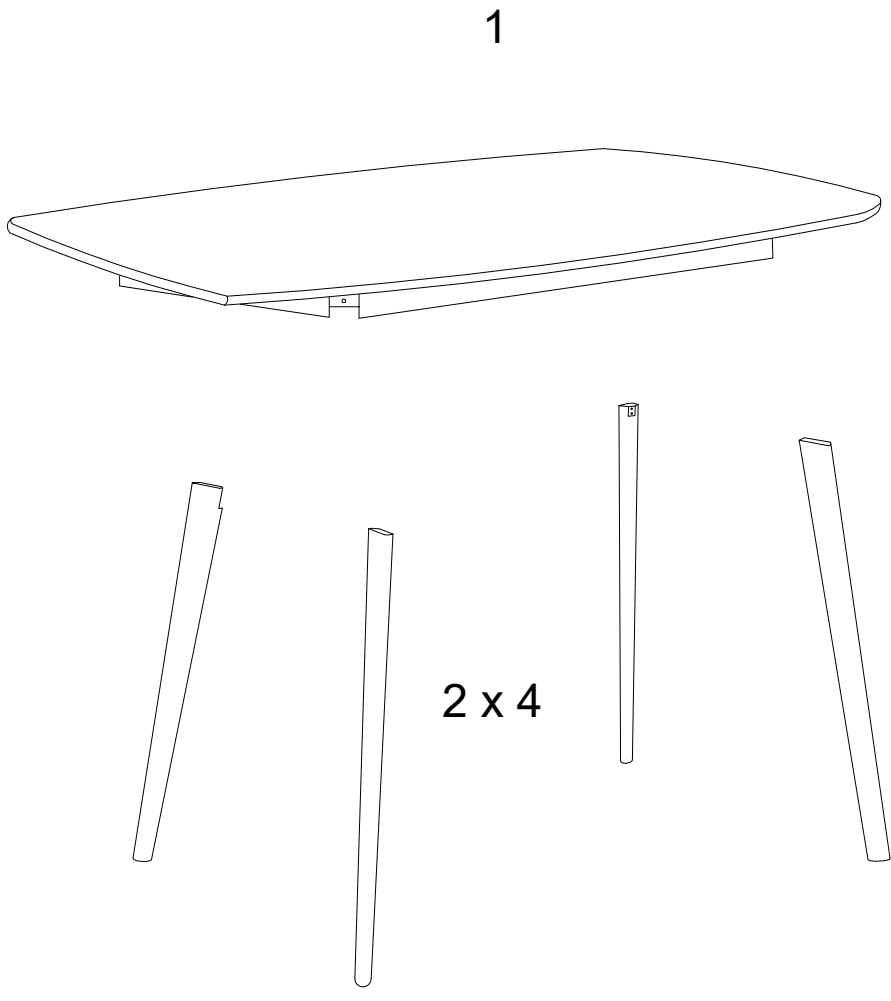

Diagram illustrating assembly instructions and safety warnings:

- Warning 1:** A warning triangle with an exclamation mark is shown next to a box containing an L-shaped bracket and a crossed-out power drill, indicating that a power drill should not be used for this step.
- Warning 2:** A second warning triangle with an exclamation mark is shown next to a box containing a rectangular block on a textured surface and a crossed-out block with a screw, indicating that a screw should not be used to secure the block.
- Time:** A clock icon is shown next to the text "30'", indicating a 30-minute assembly time.
- Personnel:** A person icon is shown next to the number "1", indicating that one person is required for assembly.