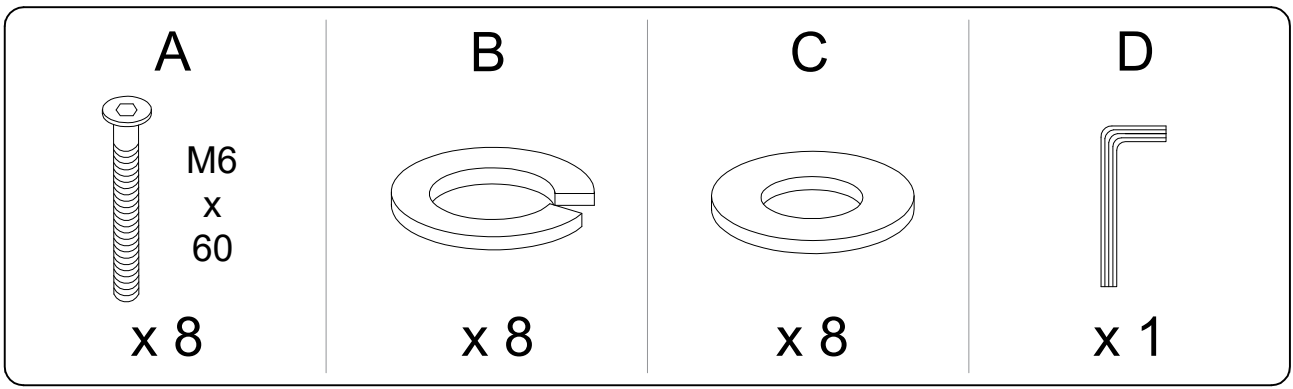

Diagram illustrating assembly instructions and safety warnings:

- Warning 1:** A warning triangle with an exclamation mark is shown next to a box containing an L-shaped bracket and a crossed-out power drill, indicating that a power drill should not be used for this step.
- Warning 2:** A second warning triangle with an exclamation mark is shown next to a box containing a rectangular block on a textured surface and a crossed-out block with a screw, indicating that a screw should not be used to secure the block.
- Time:** A clock icon is shown next to the text "30'", indicating a 30-minute assembly time.
- Personnel:** A person icon is shown next to the number "1", indicating that one person is required for assembly.