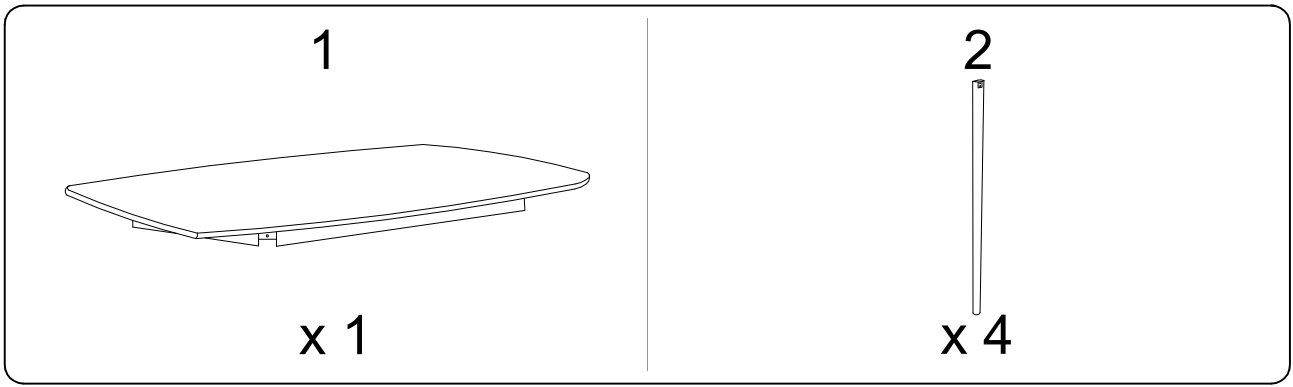

Diagram illustrating assembly instructions and safety warnings:

- Warning 1:** A warning triangle with an exclamation mark is shown next to a box containing an L-shaped bracket and a crossed-out power drill, indicating that a power drill should not be used for this step.
- Warning 2:** A second warning triangle with an exclamation mark is shown next to a box containing a rectangular block on a textured surface and a crossed-out block with a screw, indicating that a screw should not be used to secure the block.
- Time:** A clock icon is shown next to the text "30'", indicating a 30-minute assembly time.
- Personnel:** A person icon is shown next to the number "1", indicating that one person is required for assembly.