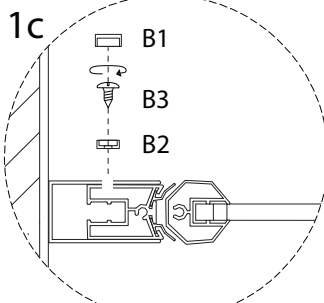

Tools and safety icons for the installation step:

- Top box: Pencil, mallet, screwdriver, and power drill. A warning triangle icon is positioned to the right of this box.
- Bottom box: Hand saw, spirit level, square, and utility knife. A warning triangle icon is positioned to the right of this box.
- Time icon: A clock face with the number 60' below it.
- Person icon: A simple human figure icon with the number 2 below it.

2

1  
x 1

A1  
M4  
x 30  
x 3

A2  
x 3

3

B1

x 3

B2

x 3

B3

x 3

E

x 1

1a

1c

1b