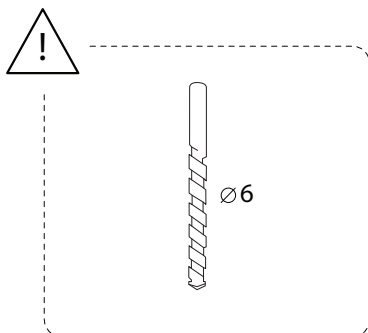

2

1
x 1

A1
M4
x 30
x 3

A2
x 3