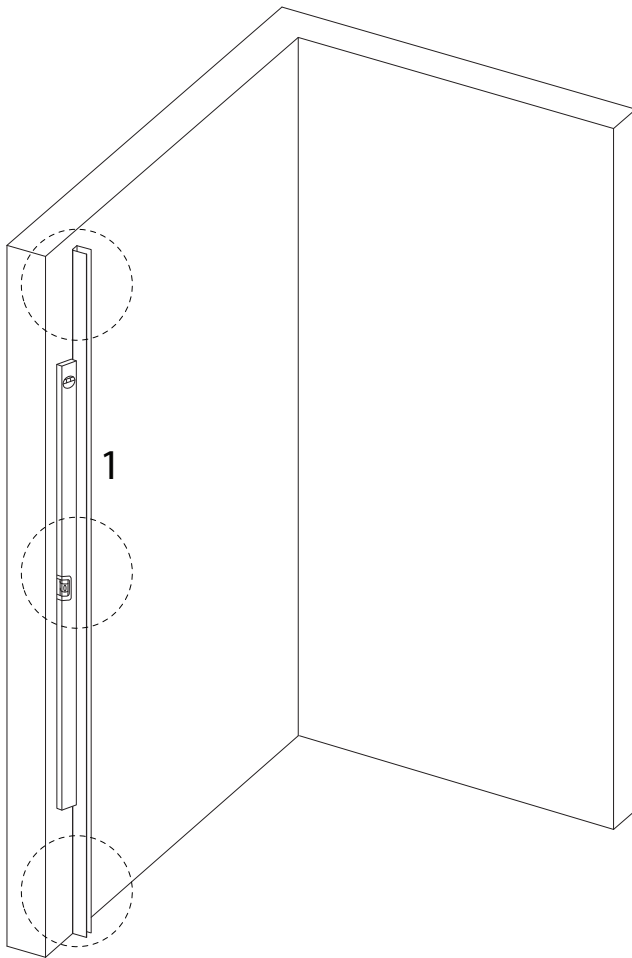

2

1
x 1

A1
M4
x 30
x 3

A2
x 3