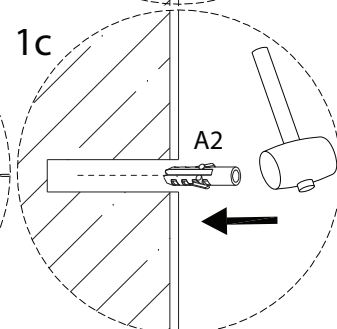

Tools and safety icons for the installation step:

- Top box: Pencil, mallet, screwdriver, and power drill. A warning triangle icon is positioned to the right of this box.
- Bottom box: Hand saw, spirit level, square, and utility knife. A warning triangle icon is positioned to the right of this box.
- Time icon: A clock face with the number 60' below it.
- Person icon: A simple human figure icon with the number 2 below it.

D2

x 1

D3

x 1

E

x 1

1

2   x 1	3   x 2	4   x 1			
C1 M4 x 25 x 2	C2 x 1	C3 x 1	C4 x 1	C5 x 1	C6 x 1

2

1  
x 1

A1  
M4  
x 30  
x 3

A2  
x 3

3

B1

x 3

B2