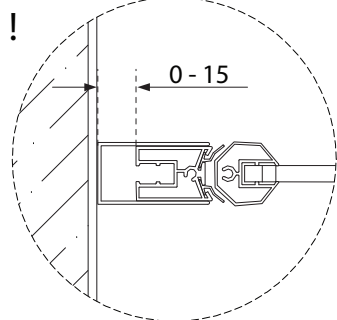

3

B1

x 3

B2

x 3

B3

x 3

E

x 1

1a

1c

1b