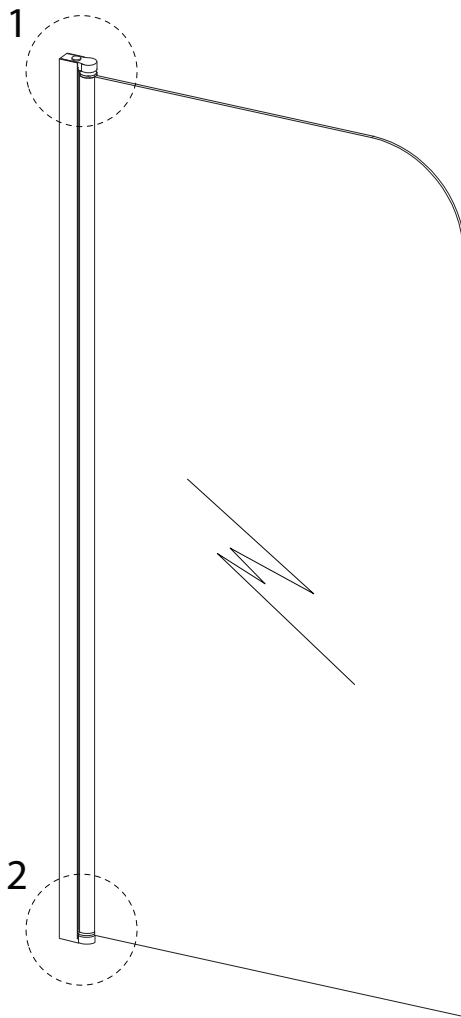

Tools and safety icons for the installation step:

- Top box: Pencil, mallet, screwdriver, and power drill. A warning triangle icon is positioned to the right of this box.
- Bottom box: Hand saw, spirit level, square, and utility knife. A warning triangle icon is positioned to the right of this box.
- Time icon: A clock face with the number 60' below it.
- Person icon: A simple human figure icon with the number 2 below it.

D2

x 1

D3

x 1

E

x 1

1

2   x 1	3   x 2	4   x 1			
C1 M4 x 25 x 2	C2 x 1	C3 x 1	C4 x 1	C5 x 1	C6 x 1

2

1  
x 1

A1  
M4  
x 30  
x 3

A2  
x 3

3

B1

x 3

B2