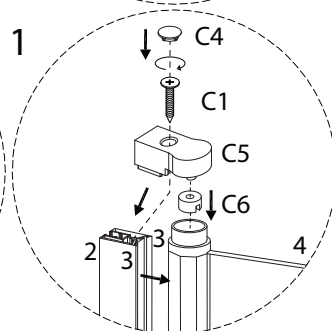

Tools and safety icons for the installation step:

- Top box: Pencil, mallet, screwdriver, and power drill. A warning triangle icon is positioned to the right of this box.
- Bottom box: Hand saw, spirit level, square, and utility knife. A warning triangle icon is positioned to the right of this box.
- Time icon: A clock face with the number 60' below it.
- Person icon: A simple human figure icon with the number 2 below it.

D2

x 1

D3

x 1

E

x 1

1

2   x 1	3   x 2	4   x 1			
C1 M4 x 25 x 2	C2 x 1	C3 x 1	C4 x 1	C5 x 1	C6 x 1

2

1  
x 1

A1  
M4  
x 30  
x 3

A2  
x 3

3

B1

x 3

B2