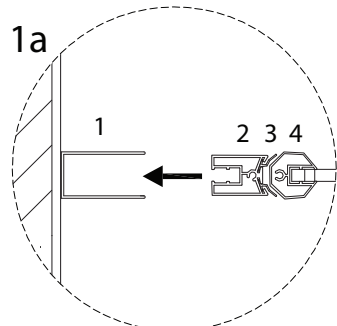

Tools and safety icons for the installation step:

- Top box: Pencil, mallet, screwdriver, and power drill. A warning triangle icon is positioned to the right of this box.
- Bottom box: Hand saw, spirit level, square, and utility knife. A warning triangle icon is positioned to the right of this box.
- Time icon: A clock face with the number 60' below it.
- Person icon: A simple human figure icon with the number 2 below it.

2

1  
x 1

A1  
M4  
x 30  
x 3

A2  
x 3

3

B1

x 3

B2

x 3

B3

x 3

E

x 1

1a

1c

1b