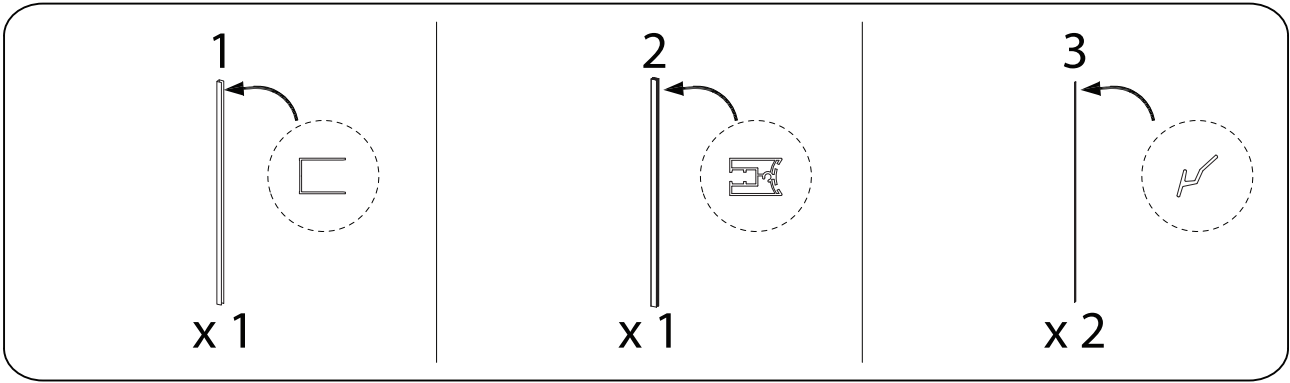

Tools and safety icons for the installation step:

- Top box: Pencil, mallet, screwdriver, and power drill. A warning triangle icon is positioned to the right of this box.
- Bottom box: Hand saw, spirit level, square, and utility knife. A warning triangle icon is positioned to the right of this box.
- Time icon: A clock face with the number 60' below it.
- Person icon: A simple human figure icon with the number 2 below it.

A1

x 3

A2

x 3

B1

x 3

B2

x 3