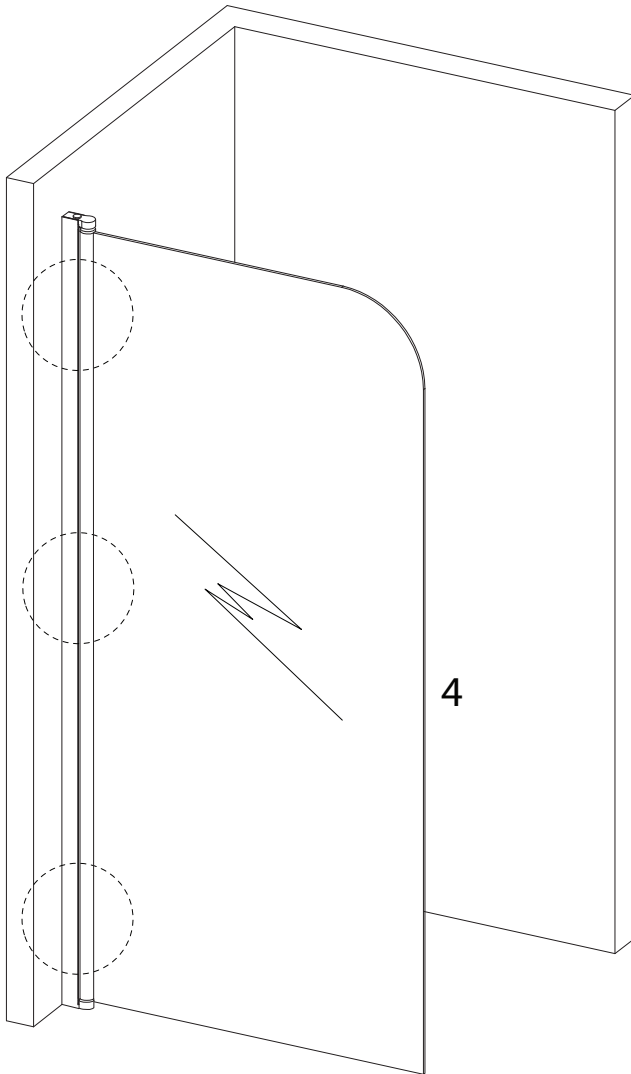

3

B1

x 3

B2

x 3

B3

x 3

E

x 1