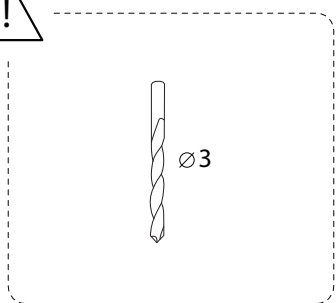

3

B1

x 3

B2

x 3

B3

x 3

E

x 1

1a

1c

1b