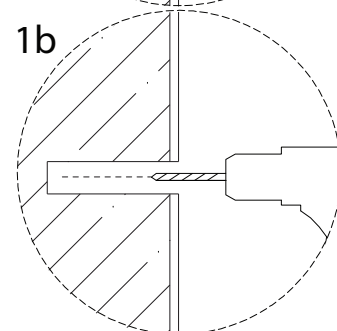

Tools and safety icons for the installation step:

- Top box: Pencil, mallet, screwdriver, and power drill. A warning triangle icon is positioned to the right of this box.
- Bottom box: Hand saw, spirit level, square, and utility knife. A warning triangle icon is positioned to the right of this box.
- Time icon: A clock face with the number 60' below it.
- Person icon: A simple human figure icon with the number 2 below it.

D2

x 1

D3

x 1

E

x 1

1

2   x 1	3   x 2	4   x 1			
C1 M4 x 25 x 2	C2 x 1	C3 x 1	C4 x 1	C5 x 1	C6 x 1

2

1  
x 1

A1  
M4  
x 30  
x 3

A2  
x 3

3

B1

x 3

B2