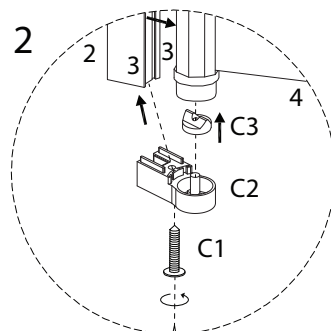

Tools and safety icons for the installation step:

- Top box: Pencil, mallet, screwdriver, and power drill. A warning triangle icon is positioned to the right of this box.
- Bottom box: Hand saw, spirit level, square, and utility knife. A warning triangle icon is positioned to the right of this box.
- Time icon: A clock face with the number 60' below it.
- Person icon: A simple human figure icon with the number 2 below it.

D2

x 1

D3

x 1

E

x 1

1

2   x 1	3   x 2	4   x 1			
C1 M4 x 25 x 2	C2 x 1	C3 x 1	C4 x 1	C5 x 1	C6 x 1

2

1  
x 1

A1  
M4  
x 30  
x 3

A2  
x 3

3

B1

x 3

B2