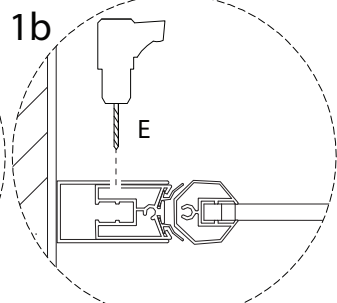

3

B1

x 3

B2

x 3

B3

x 3

E

x 1

1a

1c

1b