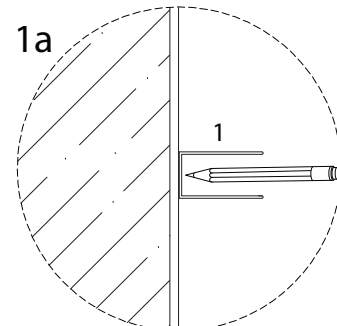

Tools and safety icons for the installation step:

- Top box: Pencil, mallet, screwdriver, and power drill. A warning triangle icon is positioned to the right of this box.
- Bottom box: Hand saw, spirit level, square, and utility knife. A warning triangle icon is positioned to the right of this box.
- Time icon: A clock face with the number 60' below it.
- Person icon: A simple human figure icon with the number 2 below it.

D2

x 1

D3

x 1

E

x 1

1

2   x 1	3   x 2	4   x 1			
C1 M4 x 25 x 2	C2 x 1	C3 x 1	C4 x 1	C5 x 1	C6 x 1

2

1  
x 1

A1  
M4  
x 30  
x 3

A2  
x 3

3

B1

x 3

B2