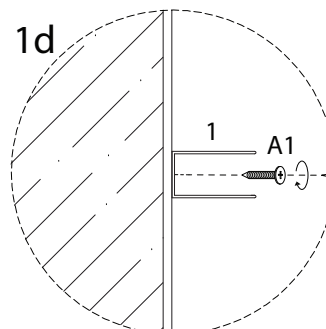

Tools and safety icons for the installation step:

- Top box: Pencil, mallet, screwdriver, and power drill. A warning triangle icon is positioned to the right of this box.
- Bottom box: Hand saw, spirit level, square, and utility knife. A warning triangle icon is positioned to the right of this box.
- Time icon: A clock face with the number 60' below it.
- Person icon: A simple human figure icon with the number 2 below it.

D2

x 1

D3

x 1

E

x 1

1

2   x 1	3   x 2	4   x 1			
C1 M4 x 25 x 2	C2 x 1	C3 x 1	C4 x 1	C5 x 1	C6 x 1

2

1  
x 1

A1  
M4  
x 30  
x 3

A2  
x 3

3

B1

x 3

B2