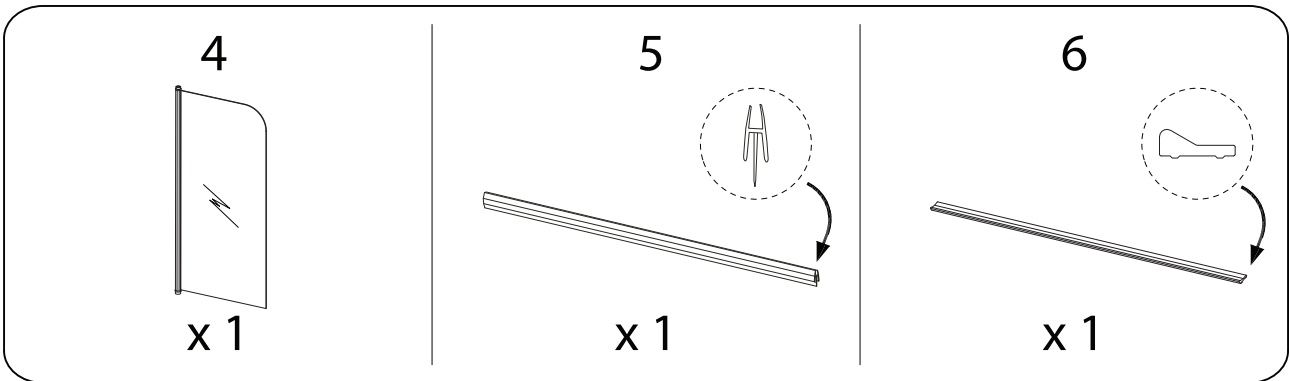

Tools and safety icons for the installation step:

- Top box: Pencil, mallet, screwdriver, and power drill. A warning triangle icon is positioned to the right of this box.
- Bottom box: Hand saw, spirit level, square, and utility knife. A warning triangle icon is positioned to the right of this box.
- Time icon: A clock face with the number 60' below it.
- Person icon: A simple human figure icon with the number 2 below it.

A1

x 3

A2

x 3

B1

x 3

B2

x 3