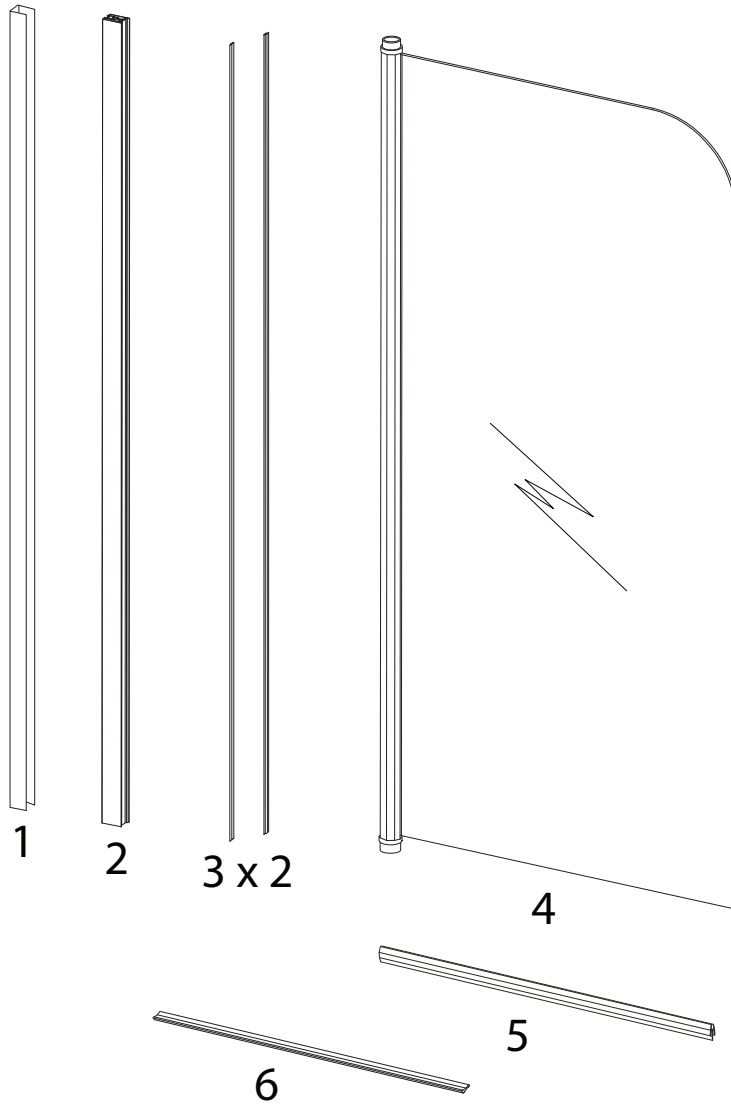

Tools and safety icons for the installation step:

- Top box: Pencil, mallet, screwdriver, and power drill. A warning triangle icon is positioned to the right of this box.
- Bottom box: Hand saw, spirit level, square, and utility knife. A warning triangle icon is positioned to the right of this box.
- Time icon: A clock face with the number 60' below it.
- Person icon: A simple human figure icon with the number 2 below it.

A1

x 3

A2

x 3

B1

x 3

B2

x 3