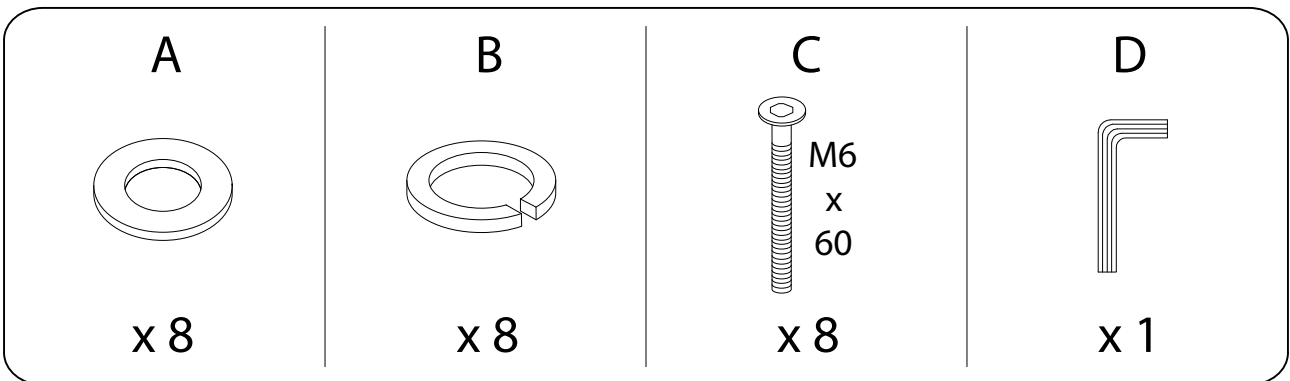

GEORGIA

Diagram illustrating assembly instructions and safety warnings:

- Warning 1:** A triangle with an exclamation mark points to a box containing an L-shaped bracket and a power drill with a slash through it, indicating that a power drill should not be used for this step.
- Warning 2:** A triangle with an exclamation mark points to a box containing a rectangular block being placed on a surface and a diagram showing a block being secured with a screw.
- Time:** A clock icon indicates a 30-minute assembly time.
- Personnel:** An icon of a person indicates that 2 people are required for assembly.