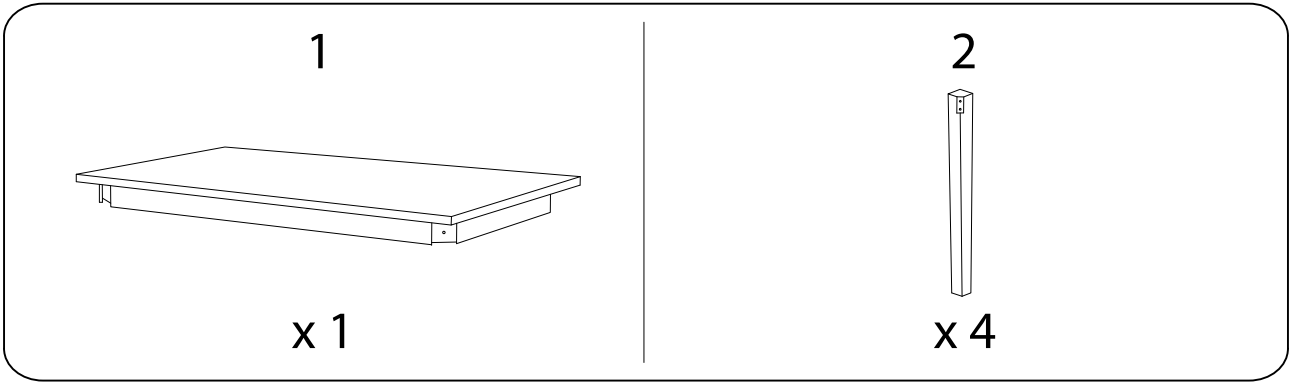

GEORGIA

Diagram illustrating assembly instructions and safety warnings:

- Warning 1:** A triangle with an exclamation mark points to a box containing an L-shaped bracket and a power drill with a slash through it, indicating that a power drill should not be used for this step.
- Warning 2:** A triangle with an exclamation mark points to a box containing a rectangular block being placed on a surface and a diagram showing a block being secured with a screw.
- Time:** A clock icon indicates a 30-minute assembly time.
- Personnel:** An icon of a person indicates that 2 people are required for assembly.