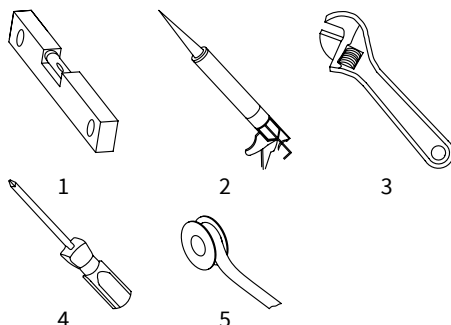

In case any items are missing, please contact the seller.

i Due to potentially fitted options or technical advance there may be additional items packed with your bathtub.

Pillows

Your massage bathtub comes with 2 pillows.

Accessory Box

The packing of your bathtub includes a carton box containing the following items:

1. Drainer
2. Shower hose
3. Hand shower
4. Waterfall water inlet
5. Drainer cover

1

2

3

4

5

Suggested Tools For Installation

The following tools are required to install your bathtubs. Additional tools may be required depending on the installation circumstances.

1. Water level
2. Sealant
3. Adjustable spanner or spanner in required sizes
4. Screw driver
5. PTFE sealing tape or suitable substitute