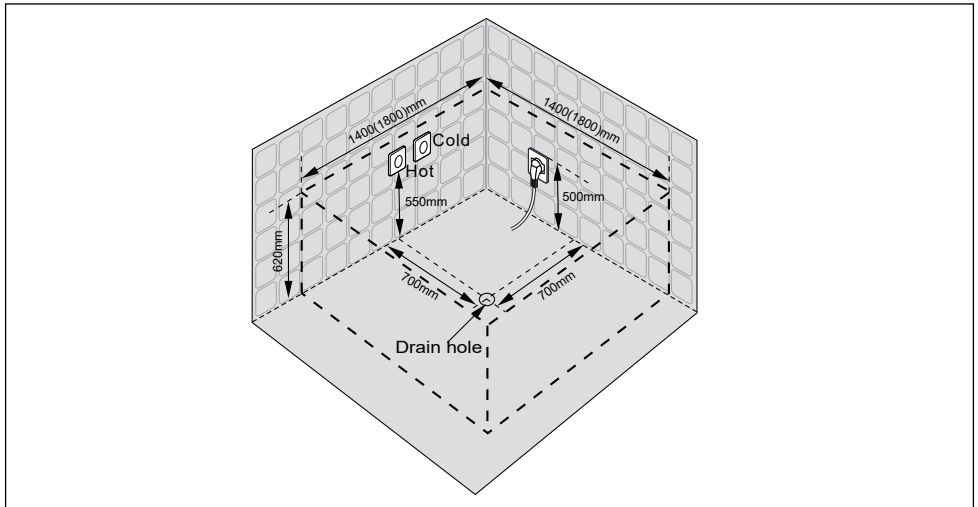

Accessory Box

The packing of your bathtub includes a carton box containing the following items:

1. Drainer
2. Shower hose
3. Hand shower
4. Waterfall water inlet
5. Drainer cover

1

2

3

4

5

Product Description

By default the massage bathtub is equipped with the following features as indicated in the illustration above:

1. Massage regulator
2. Water inlet switch
3. Underwater light
4. Control panel
5. Waterfall water inlet
6. Big massage jets
7. Hand shower
8. Suction
9. Small massage jets
10. Pillow
11. Skirt

Preparation of Connections

i Due to technical advance positioning of relevant connections on the bathtub may be optimized. Literature dimensions are for reference only. Installation dimensions should be taken directly from the tub.

The following positioning of the water and electricity supply is suggested for standard operation of the bathtub.

Connection Position Chart