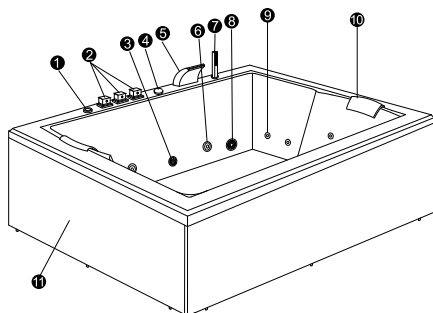

Accessory Box

The packing of your bathtub includes a carton box containing the following items:

1. Drainer
2. Shower hose
3. Hand shower
4. Waterfall water inlet
5. Drainer cover

1

2

3

4

5

Suggested Tools For Installation

The following tools are required to install your bathtubs. Additional tools may be required depending on the installation circumstances.

1. Water level
2. Sealant
3. Adjustable spanner or spanner in required sizes
4. Screw driver
5. PTFE sealing tape or suitable substitute

Product Description

By default the massage bathtub is equipped with the following features as indicated in the illustration above:

1. Massage regulator
2. Water inlet switch
3. Underwater light
4. Control panel
5. Waterfall water inlet
6. Big massage jets
7. Hand shower
8. Suction
9. Small massage jets
10. Pillow
11. Skirt

Preparation of Connections

i Due to technical advance positioning of relevant connections on the bathtub may be optimized. Literature dimensions are for reference only. Installation dimensions should be taken directly from the tub.