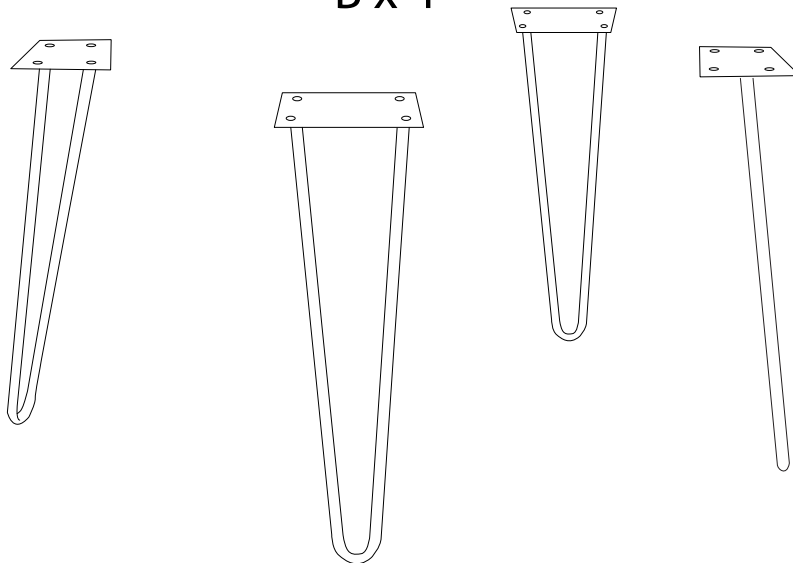

Assembly instructions for the table, including tool requirements, time, and person count.

Tools: A circular icon contains a screwdriver. A power drill icon is crossed out with a diagonal line. A warning triangle with an exclamation mark is positioned to the right of the icons.

Time: A clock icon is shown above the text "15'".

Person Count: A person icon is shown above the text "1".

A x 1

B x 4

1