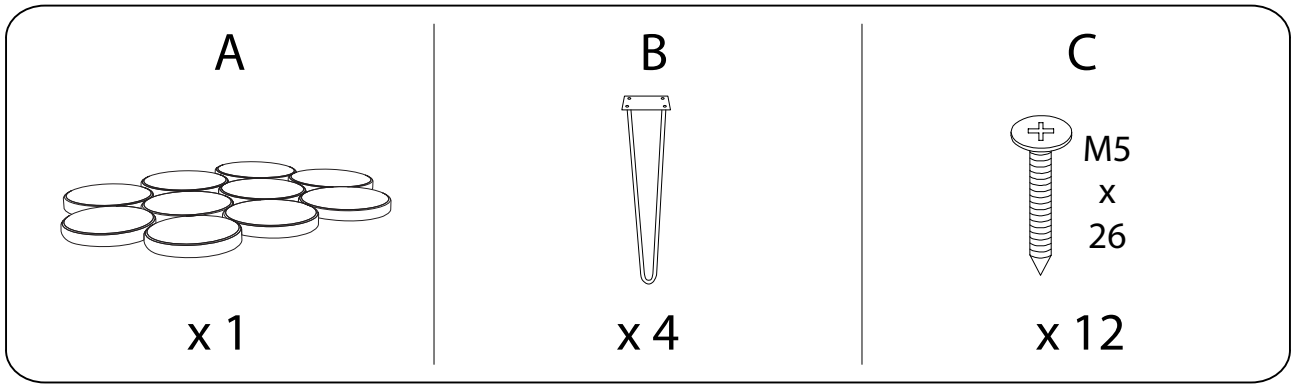

Assembly instructions for the table, including tool requirements, time, and person count.

Tools: A circular icon contains a screwdriver. A power drill icon is crossed out with a diagonal line. A warning triangle with an exclamation mark is positioned to the right of the icons.

Time: A clock icon is shown above the text "15'".

Person Count: A person icon is shown above the text "1".

A x 1

B x 4

1