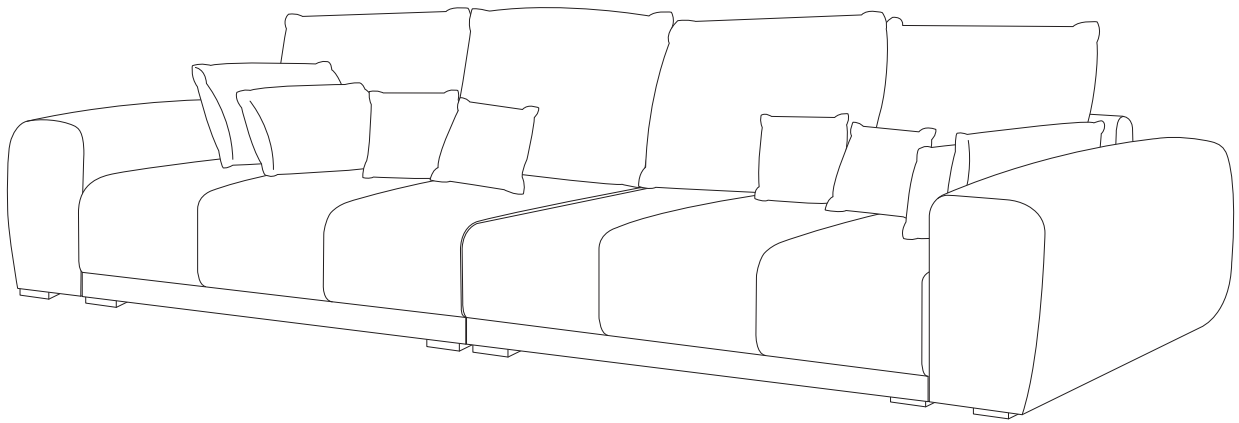

TORPO

An L-shaped metal bracket is shown inside a circle. To its right is a power drill with a diagonal line through it, indicating it should not be used.	A warning triangle containing an exclamation mark.	A circular icon of a clock with a curved arrow around it, indicating a time limit.
<p>30'</p>		
A rectangular block is shown on a mat with a hatched pattern inside a circle. To its right is the same block with a diagonal line through it, indicating it should not be used.	A warning triangle containing an exclamation mark.	A simple line drawing of a person.
<p>1</p>		

A₁

x 1

A₂

x 1

B

x 2

C₁

x 1

x 1

K

x 4

L

x 20

M

x 24

!