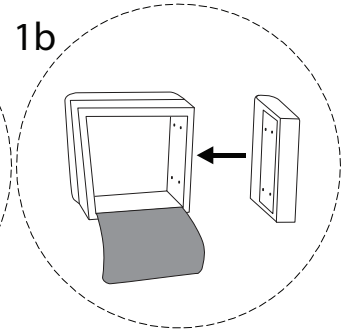

TORPO

An L-shaped metal bracket is shown inside a circle. To its right is a power drill with a diagonal line through it, indicating it should not be used.	A warning triangle containing an exclamation mark.	A circular icon of a clock with a curved arrow around it, indicating a time limit.
<p>30'</p>		
A rectangular block is shown on a mat with a hatched pattern inside a circle. To its right is the same block with a diagonal line through it, indicating it should not be used.	A warning triangle containing an exclamation mark.	A simple line drawing of a person.
<p>1</p>		

x 1

K

x 4

L

x 20

M

x 24

!

1 x 2

2

3

4

M

x 24

1a

1b