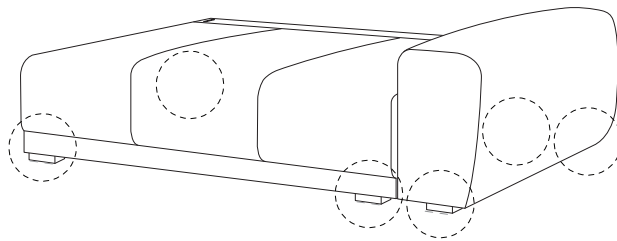

TORPO

An L-shaped metal bracket is shown inside a circle. To its right is a power drill with a diagonal line through it, indicating it should not be used.	A warning triangle containing an exclamation mark.	A circular icon of a clock with a curved arrow around it, indicating a time limit.
<p>30'</p>		
A rectangular block is shown on a mat with a hatched pattern inside a circle. To its right is the same block with a diagonal line through it, indicating it should not be used.	A warning triangle containing an exclamation mark.	A simple line drawing of a person.
<p>1</p>		

x 1

K

x 4

L

x 20

M

x 24

!

1 x 2

2

3

4

M

x 24

1a

1b