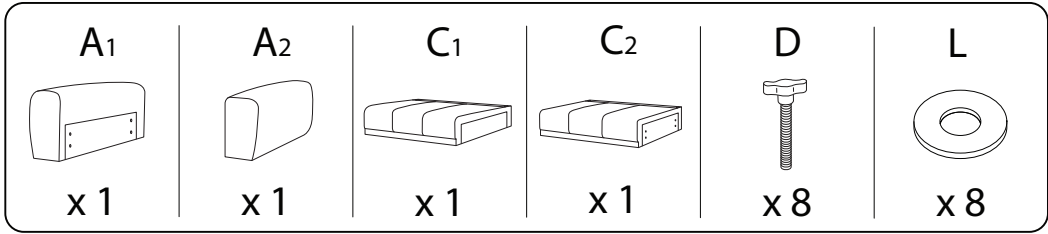

TORPO

An L-shaped metal bracket is shown inside a circle. To its right is a power drill with a diagonal line through it, indicating it should not be used.	A warning triangle containing an exclamation mark.	A circular icon of a clock with a curved arrow around it, indicating a time limit.
<p>30'</p>		
A rectangular block is shown on a mat with a hatched pattern inside a circle. To its right is the same block with a diagonal line through it, indicating it should not be used.	A warning triangle containing an exclamation mark.	A simple line drawing of a person.
<p>1</p>		

G

x 4

H

x 12

I

M8
x
50

x 12

J

x 1

K

x 4

L

x 20

M

x 24

!

1 x 2

2

3

4

M

x 24

1a

1b