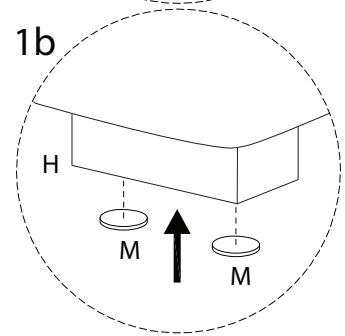

TORPO

An L-shaped metal bracket is shown inside a circle. To its right is a power drill with a diagonal line through it, indicating it should not be used.	A warning triangle containing an exclamation mark.	A circular icon of a clock with a curved arrow around it, indicating a time limit.
<p>30'</p>		
A rectangular block is shown on a mat with a hatched pattern inside a circle. To its right is the same block with a diagonal line through it, indicating it should not be used.	A warning triangle containing an exclamation mark.	A simple line drawing of a person.
<p>1</p>		

x 1

K

x 4

L

x 20

M

x 24

!

1 x 2

2

3

4

M

x 24

1a

1b