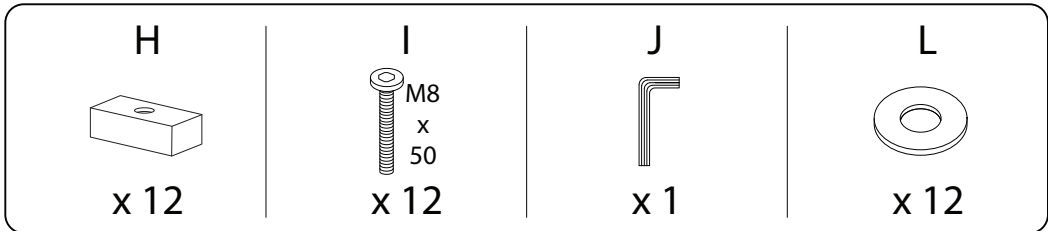

TORPO

An L-shaped metal bracket is shown inside a circle. To its right is a power drill with a diagonal line through it, indicating it should not be used.	A warning triangle containing an exclamation mark.	A circular icon of a clock with a curved arrow around it, indicating a time limit.
<p>30'</p>		
A rectangular block is shown on a mat with a hatched pattern inside a circle. To its right is the same block with a diagonal line through it, indicating it should not be used.	A warning triangle containing an exclamation mark.	A simple line drawing of a person.
<p>1</p>		

G

x 4

H

x 12

I

M8
x
50

x 12

J

x 1

K

x 4

L

x 20

M

x 24

!

1 x 2

2

3

4

M

x 24

1a

1b