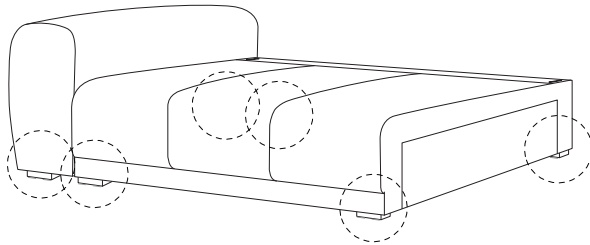

TORPO

An L-shaped metal bracket is shown inside a circle. To its right is a power drill with a diagonal line through it, indicating it should not be used.	A warning triangle containing an exclamation mark.	A circular icon of a clock with a curved arrow around it, indicating a time limit.
<p>30'</p>		
A rectangular block is shown on a mat with a hatched pattern inside a circle. To its right is the same block with a diagonal line through it, indicating it should not be used.	A warning triangle containing an exclamation mark.	A simple line drawing of a person.
<p>1</p>		

x 1

K

x 4

L

x 20

M

x 24

!

1 x 2

2

3

4

M

x 24

1a

1b