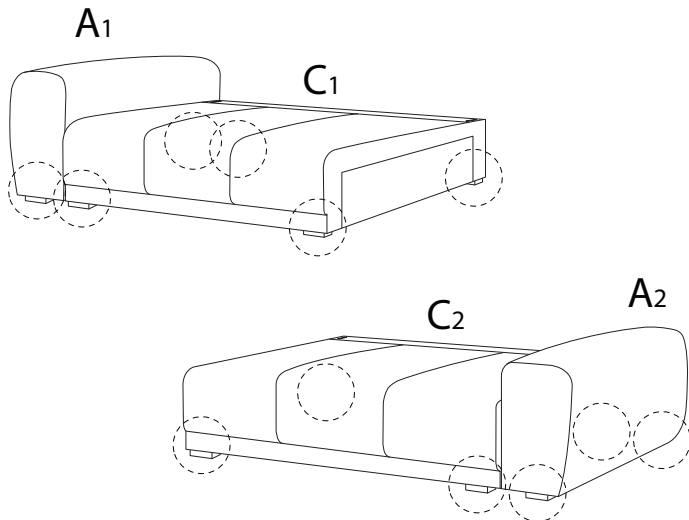

TORPO

An L-shaped metal bracket is shown inside a circle. To its right is a power drill with a diagonal line through it, indicating it should not be used.	A warning triangle containing an exclamation mark.	A circular icon of a clock with a curved arrow around it, indicating a time limit.
<p>30'</p>		
A rectangular block is shown on a mat with a hatched pattern inside a circle. To its right is the same block with a diagonal line through it, indicating it should not be used.	A warning triangle containing an exclamation mark.	A simple line drawing of a person.
<p>1</p>		

x 1

K

x 4

L

x 20

M

x 24

!

1 x 2

2

3

4

M

x 24

1a

1b