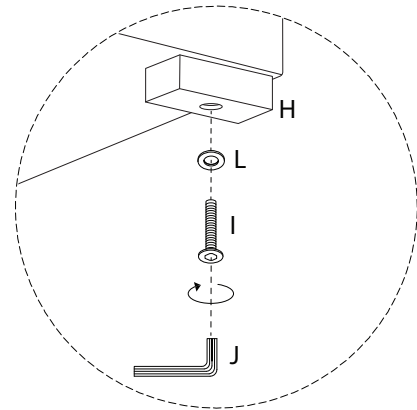

TORPO

An L-shaped metal bracket is shown inside a circle. To its right is a power drill with a diagonal line through it, indicating it should not be used.	A warning triangle containing an exclamation mark.	A circular icon of a clock with a curved arrow around it, indicating a time limit.
<p>30'</p>		
A rectangular block is shown on a mat with a hatched pattern inside a circle. To its right is the same block with a diagonal line through it, indicating it should not be used.	A warning triangle containing an exclamation mark.	A simple line drawing of a person.
<p>1</p>		

x 1

K

x 4

L

x 20

M

x 24

!

1 x 2

2

3

4

M

x 24

1a

1b