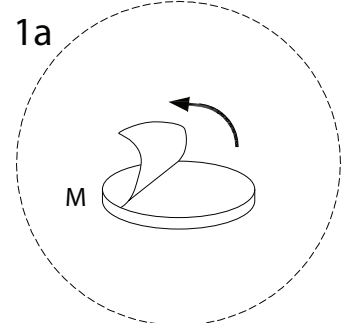

TORPO

An L-shaped metal bracket is shown inside a circle. To its right is a power drill with a diagonal line through it, indicating it should not be used.	A warning triangle containing an exclamation mark.	A circular icon of a clock with a curved arrow around it, indicating a time limit.
<p>30'</p>		
A rectangular block is shown on a mat with a hatched pattern inside a circle. To its right is the same block with a diagonal line through it, indicating it should not be used.	A warning triangle containing an exclamation mark.	A simple line drawing of a person.
<p>1</p>		

x 1

K

x 4

L

x 20

M

x 24

!

1 x 2

2

3

4

M

x 24

1a

1b