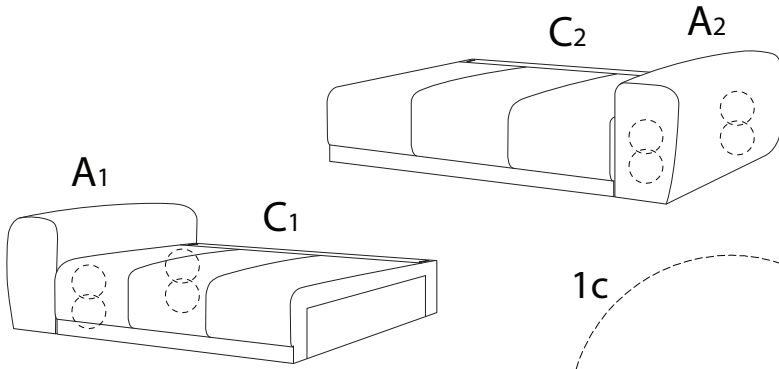

TORPO

An L-shaped metal bracket is shown inside a circle. To its right is a power drill with a diagonal line through it, indicating it should not be used.	A warning triangle containing an exclamation mark.	A circular icon of a clock with a curved arrow around it, indicating a time limit.
<p>30'</p>		
A rectangular block is shown on a mat with a hatched pattern inside a circle. To its right is the same block with a diagonal line through it, indicating it should not be used.	A warning triangle containing an exclamation mark.	A simple line drawing of a person.
<p>1</p>		

G

x 4

H

x 12

I

M8
x
50

x 12

J

x 1

K

x 4

L

x 20

M

x 24

!

1 x 2

2

3

4

M

x 24

1a

1b