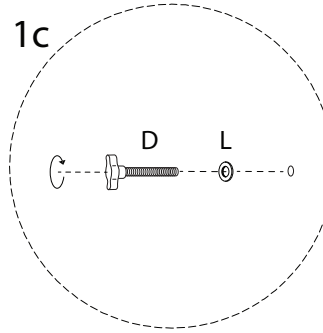

TORPO

An L-shaped metal bracket is shown inside a circle. To its right is a power drill with a diagonal line through it, indicating it should not be used.	A warning triangle containing an exclamation mark.	A circular icon of a clock with a curved arrow around it, indicating a time limit.
<p>30'</p>		
A rectangular block is shown on a mat with a hatched pattern inside a circle. To its right is the same block with a diagonal line through it, indicating it should not be used.	A warning triangle containing an exclamation mark.	A simple line drawing of a person.
<p>1</p>		

x 1

K

x 4

L

x 20

M

x 24

!

1 x 2

2

3

4

M

x 24

1a

1b