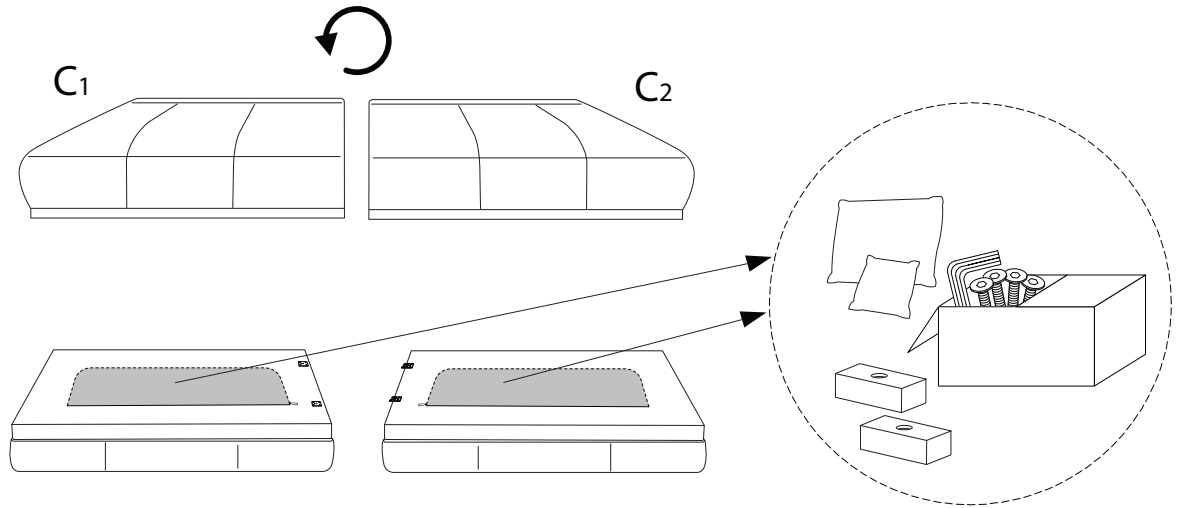

TORPO

An L-shaped metal bracket is shown inside a circle. To its right is a power drill with a diagonal line through it, indicating it should not be used.	A warning triangle containing an exclamation mark.	A circular icon of a clock with a curved arrow around it, indicating a time limit.
<p>30'</p>		
A rectangular block is shown on a mat with a hatched pattern inside a circle. To its right is the same block with a diagonal line through it, indicating it should not be used.	A warning triangle containing an exclamation mark.	A simple line drawing of a person.
<p>1</p>		

x 1

K

x 4

L

x 20

M

x 24

!