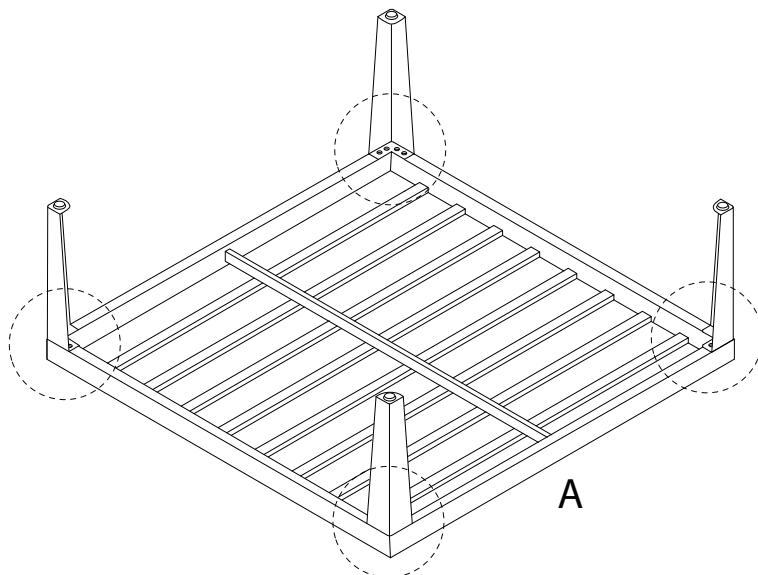

# BRACCIANO

Diagram illustrating assembly instructions and warnings:

- Warning 1:** A warning triangle with an exclamation mark is positioned above a box containing an L-shaped bracket and a crossed-out power drill, indicating that a power drill should not be used for this step.
- Warning 2:** A second warning triangle with an exclamation mark is positioned above a box containing a rectangular block on a textured surface and a crossed-out block with a double-headed arrow, indicating that the block should not be placed on a textured surface.
- Time:** A clock icon with a circular arrow indicates a duration of 10 minutes.
- Personnel:** An icon of a person indicates that 1 person is required for this step.

A	B	C	1	2	3
			 M6 x 20		
x 1	x 4	x 1	x 16	x 16	x 1

1

2