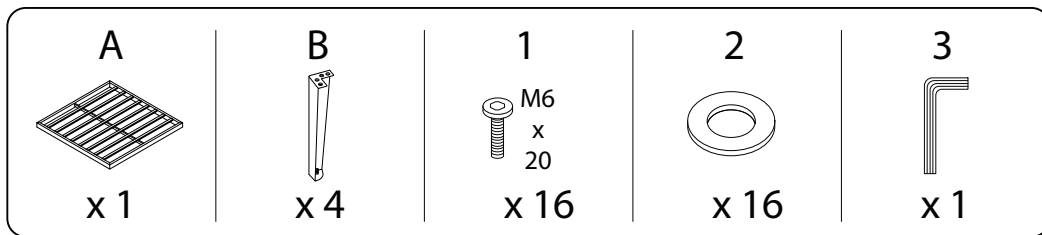

# BRACCIANO

Diagram illustrating assembly instructions and warnings:

- Warning 1:** A warning triangle with an exclamation mark is positioned above a box containing an L-shaped bracket and a crossed-out power drill, indicating that a power drill should not be used for this step.
- Warning 2:** A second warning triangle with an exclamation mark is positioned above a box containing a rectangular block on a textured surface and a crossed-out block with a double-headed arrow, indicating that the block should not be placed on a textured surface.
- Time:** A clock icon with a circular arrow indicates a duration of 10 minutes.
- Personnel:** An icon of a person indicates that 1 person is required for this step.

A	B	C	1	2	3
			 M6 x 20		
x 1	x 4	x 1	x 16	x 16	x 1

1

2