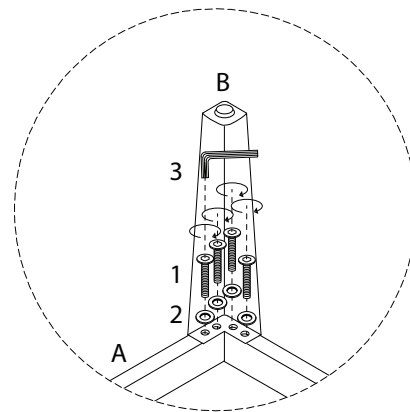

# BRACCIANO

Diagram illustrating assembly instructions and warnings:

- Warning 1:** A warning triangle with an exclamation mark is positioned above a box containing an L-shaped bracket and a crossed-out power drill, indicating that a power drill should not be used for this step.
- Warning 2:** A second warning triangle with an exclamation mark is positioned above a box containing a rectangular block on a textured surface and a crossed-out block with a double-headed arrow, indicating that the block should not be placed on a textured surface.
- Time:** A clock icon with a circular arrow indicates a duration of 10 minutes.
- Personnel:** An icon of a person indicates that 1 person is required for this step.

A	B	C	1	2	3
			 M6 x 20		
x 1	x 4	x 1	x 16	x 16	x 1

1

2