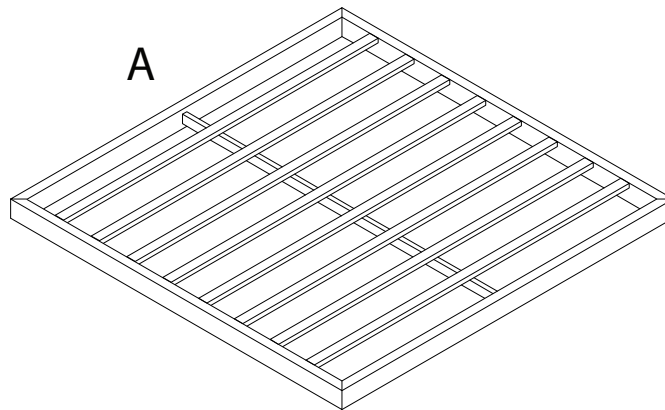

# BRACCIANO

Diagram illustrating assembly instructions and warnings:

- Warning 1:** A warning triangle with an exclamation mark is positioned above a box containing an L-shaped bracket and a crossed-out power drill, indicating that a power drill should not be used for this step.
- Warning 2:** A second warning triangle with an exclamation mark is positioned above a box containing a rectangular block on a textured surface and a crossed-out block with a double-headed arrow, indicating that the block should not be placed on a textured surface.
- Time:** A clock icon with a circular arrow indicates a duration of 10 minutes.
- Personnel:** An icon of a person indicates that 1 person is required for this step.

A	B	C	1	2	3
			 M6 x 20		
x 1	x 4	x 1	x 16	x 16	x 1

1

2