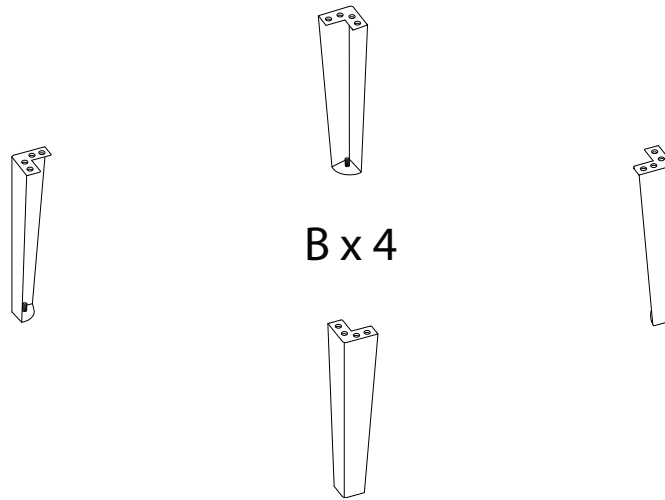

# BRACCIANO

Diagram illustrating assembly instructions and warnings:

- Warning 1:** A warning triangle with an exclamation mark is positioned above a box containing an L-shaped bracket and a crossed-out power drill, indicating that a power drill should not be used for this step.
- Warning 2:** A second warning triangle with an exclamation mark is positioned above a box containing a rectangular block on a textured surface and a crossed-out block with a double-headed arrow, indicating that the block should not be placed on a textured surface.
- Time:** A clock icon with a circular arrow indicates a duration of 10 minutes.
- Personnel:** An icon of a person indicates that 1 person is required for this step.

A	B	C	1	2	3
			 M6 x 20		
x 1	x 4	x 1	x 16	x 16	x 1

1

2