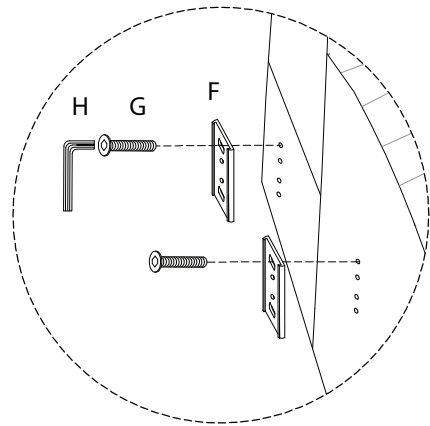

ABERDEEN

Assembly instructions for the chair, including tool requirements, time, and person count.

Tools: An icon shows an Allen key and a screwdriver inside a circle. A power drill is shown with a diagonal line through it, indicating it is not required.

Warnings: A warning triangle with an exclamation mark is shown next to the tool icons.

Time: A clock icon is shown next to the text "15'", indicating the estimated assembly time.

Person Count: An icon of a person is shown next to the text "1", indicating that one person is required for assembly.

A	B	C	D
			
x 1	x 1	x 1	x 4

E	F	G	H
 M4 x 30		 M6 x 20	
x 16	x 4	x 8	x 1

1

2

3

A

x 1

C