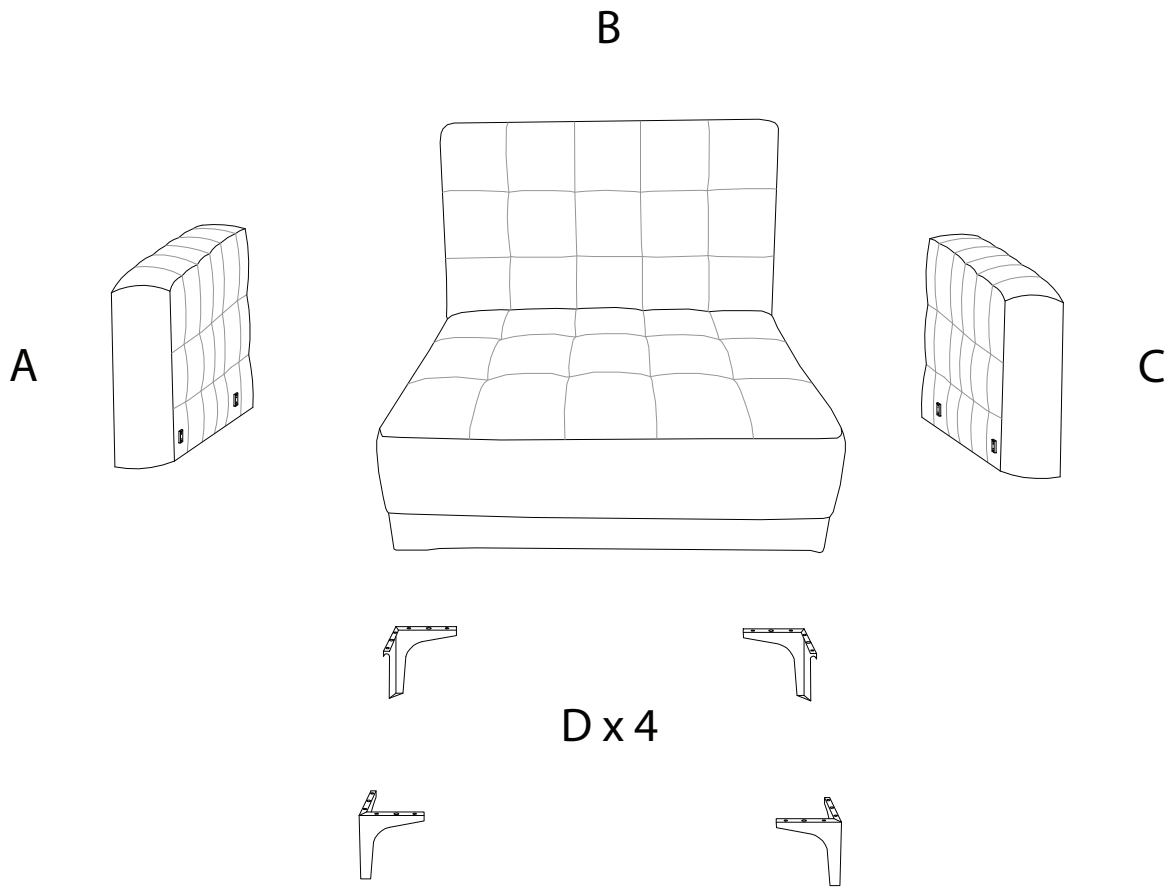

A	B	C	D
x 1	x 1	x 1	x 4

E	F	G	H
M4 x 30		M6 x 20	
x 16	x 4	x 8	x 1