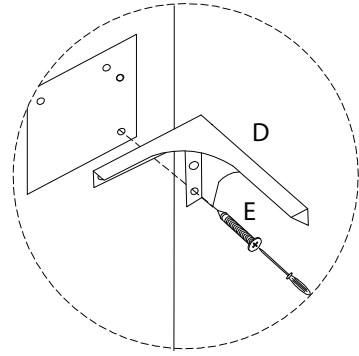

ABERDEEN

Assembly instructions for the chair, including tool requirements, time, and person count.

Tools: An icon shows an Allen key and a screwdriver inside a circle. A power drill is shown with a diagonal line through it, indicating it is not required.

Warnings: A warning triangle with an exclamation mark is shown next to the tool icons.

Time: A clock icon is shown next to the text "15'", indicating the estimated assembly time.

Person Count: An icon of a person is shown next to the text "1", indicating that one person is required for assembly.

A	B	C	D
			
x 1	x 1	x 1	x 4

E	F	G	H
 M4 x 30		 M6 x 20	
x 16	x 4	x 8	x 1

1

2

3

A

x 1

C