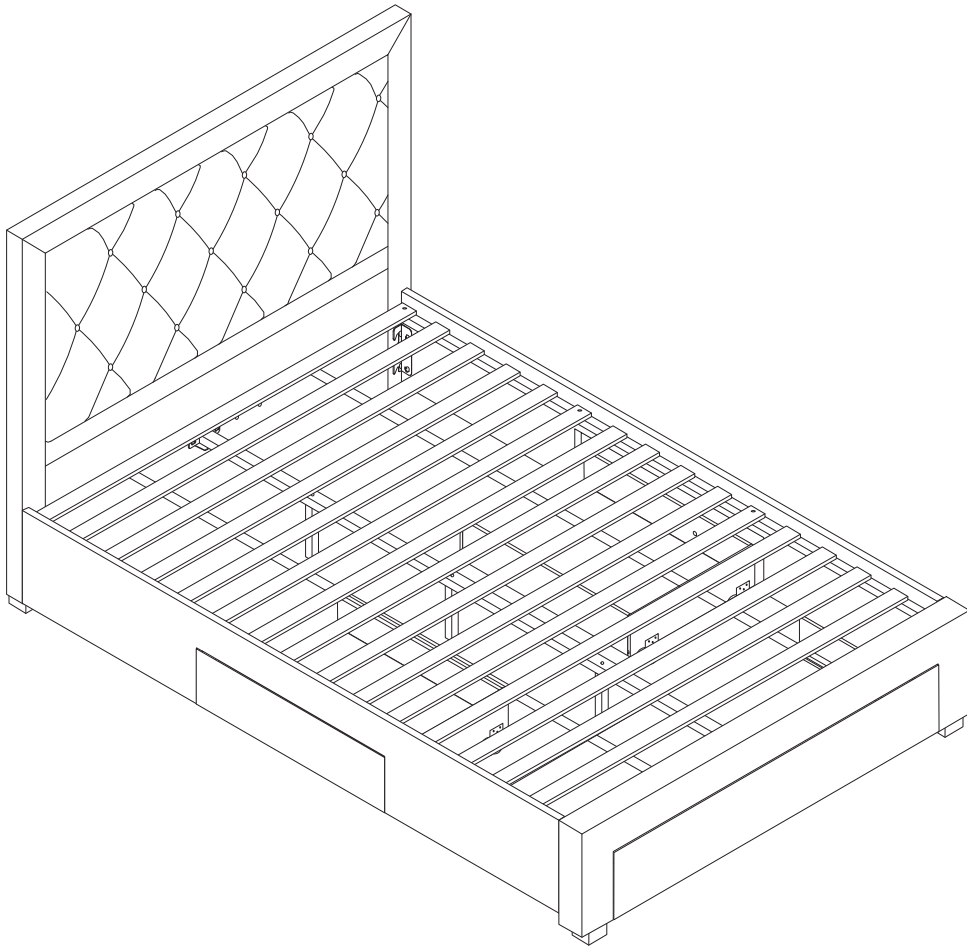

LIEVIN

Assembly instructions for step 1/11:

- Tools:** A circle containing a screwdriver and an Allen key. A power drill is shown with a diagonal line through it, indicating it should not be used.
- Warning:** A triangle with an exclamation mark.
- Time:** A clock icon with the text "90'" below it, indicating a 90-minute assembly time.
- Personnel:** A stick figure icon with the number "2" below it, indicating that two people are required for assembly.

1

x 1

2

x 2

3

x 1

4

x 1

5

x 3

6

x 1

7

x 3

8

x 3