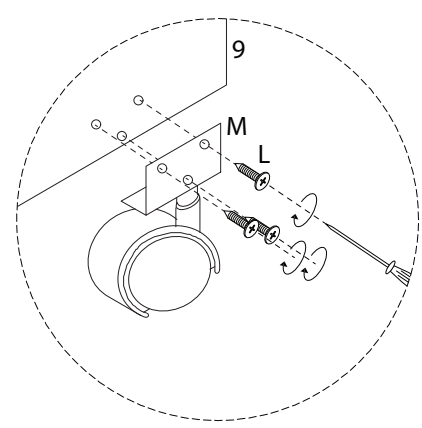

LIEVIN

Assembly instructions for step 1/11:

- Tools:** A circle containing a screwdriver and an Allen key. A power drill is shown with a diagonal line through it, indicating it should not be used.
- Warning:** A triangle with an exclamation mark.
- Time:** A clock icon with the text "90'" below it, indicating a 90-minute assembly time.
- Personnel:** A stick figure icon with the number "2" below it, indicating that two people are required for assembly.

K

x 4

5 x 3

L
M3
x
16
x 12

M
x 4

6

11
x 2

12
x 1

C
x 1

G
M8
x
30
x 6

7

8

9

C
x 1

D
M8
x 18
x 8

10