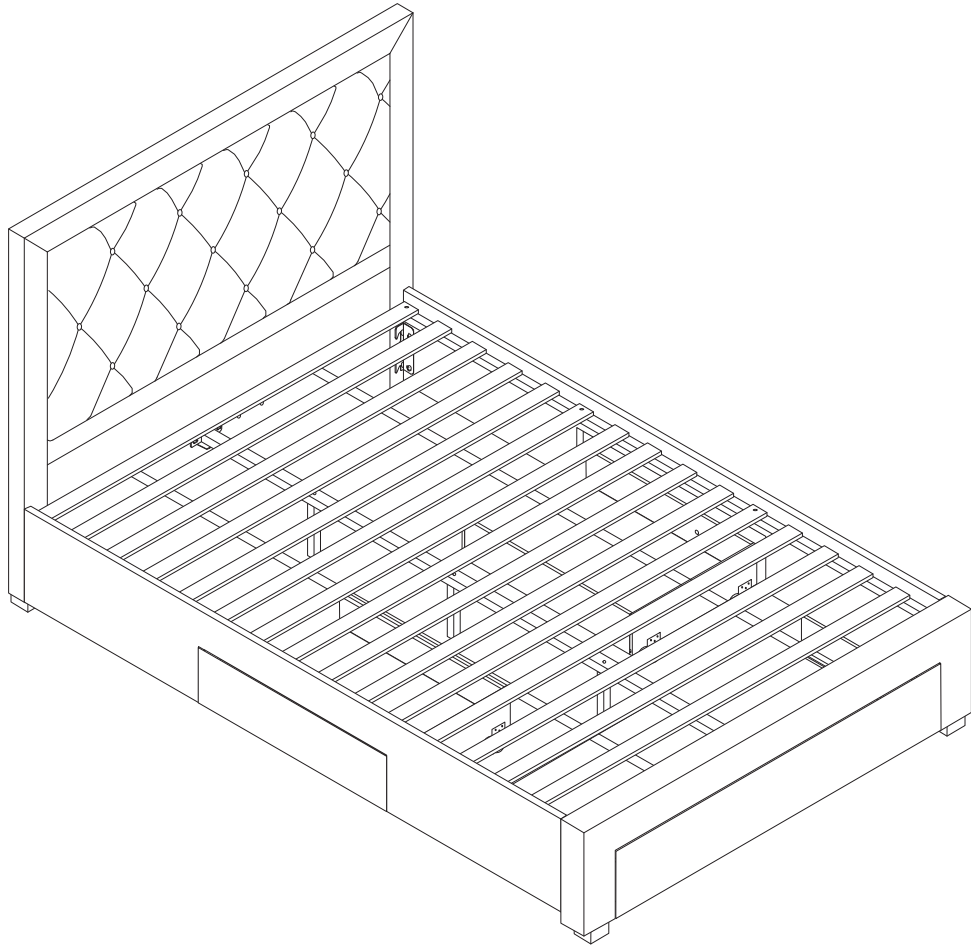

LIEVIN

Assembly instructions for step 1/11:

- Tools:** A circle containing a screwdriver and an Allen key. A power drill is shown with a diagonal line through it, indicating it should not be used.
- Warning:** A triangle with an exclamation mark.
- Time:** A clock icon with the text "90'" below it, indicating a 90-minute assembly time.
- Personnel:** A stick figure icon with the number "2" below it, indicating that two people are required for assembly.

1

x 1

2

x 2

3

x 1

4

x 1

5

x 3

6

x 1

7

x 3

8

x 3