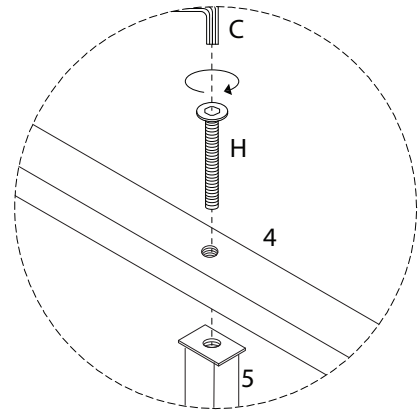

LIEVIN

Assembly instructions for step 1/11:

- Tools:** A circle containing a screwdriver and an Allen key. A power drill is shown with a diagonal line through it, indicating it should not be used.
- Warning:** A triangle with an exclamation mark.
- Time:** A clock icon with the text "90'" below it, indicating a 90-minute assembly time.
- Personnel:** A stick figure icon with the number "2" below it, indicating that two people are required for assembly.

C
x 1

G
M8
x
30
x 6

7

8

9

C
x 1

D
M8
x 18
x 8

10

4
x 1

F
x 2

H
M8
x 30
x 2

C
x 1

11

12

13

6