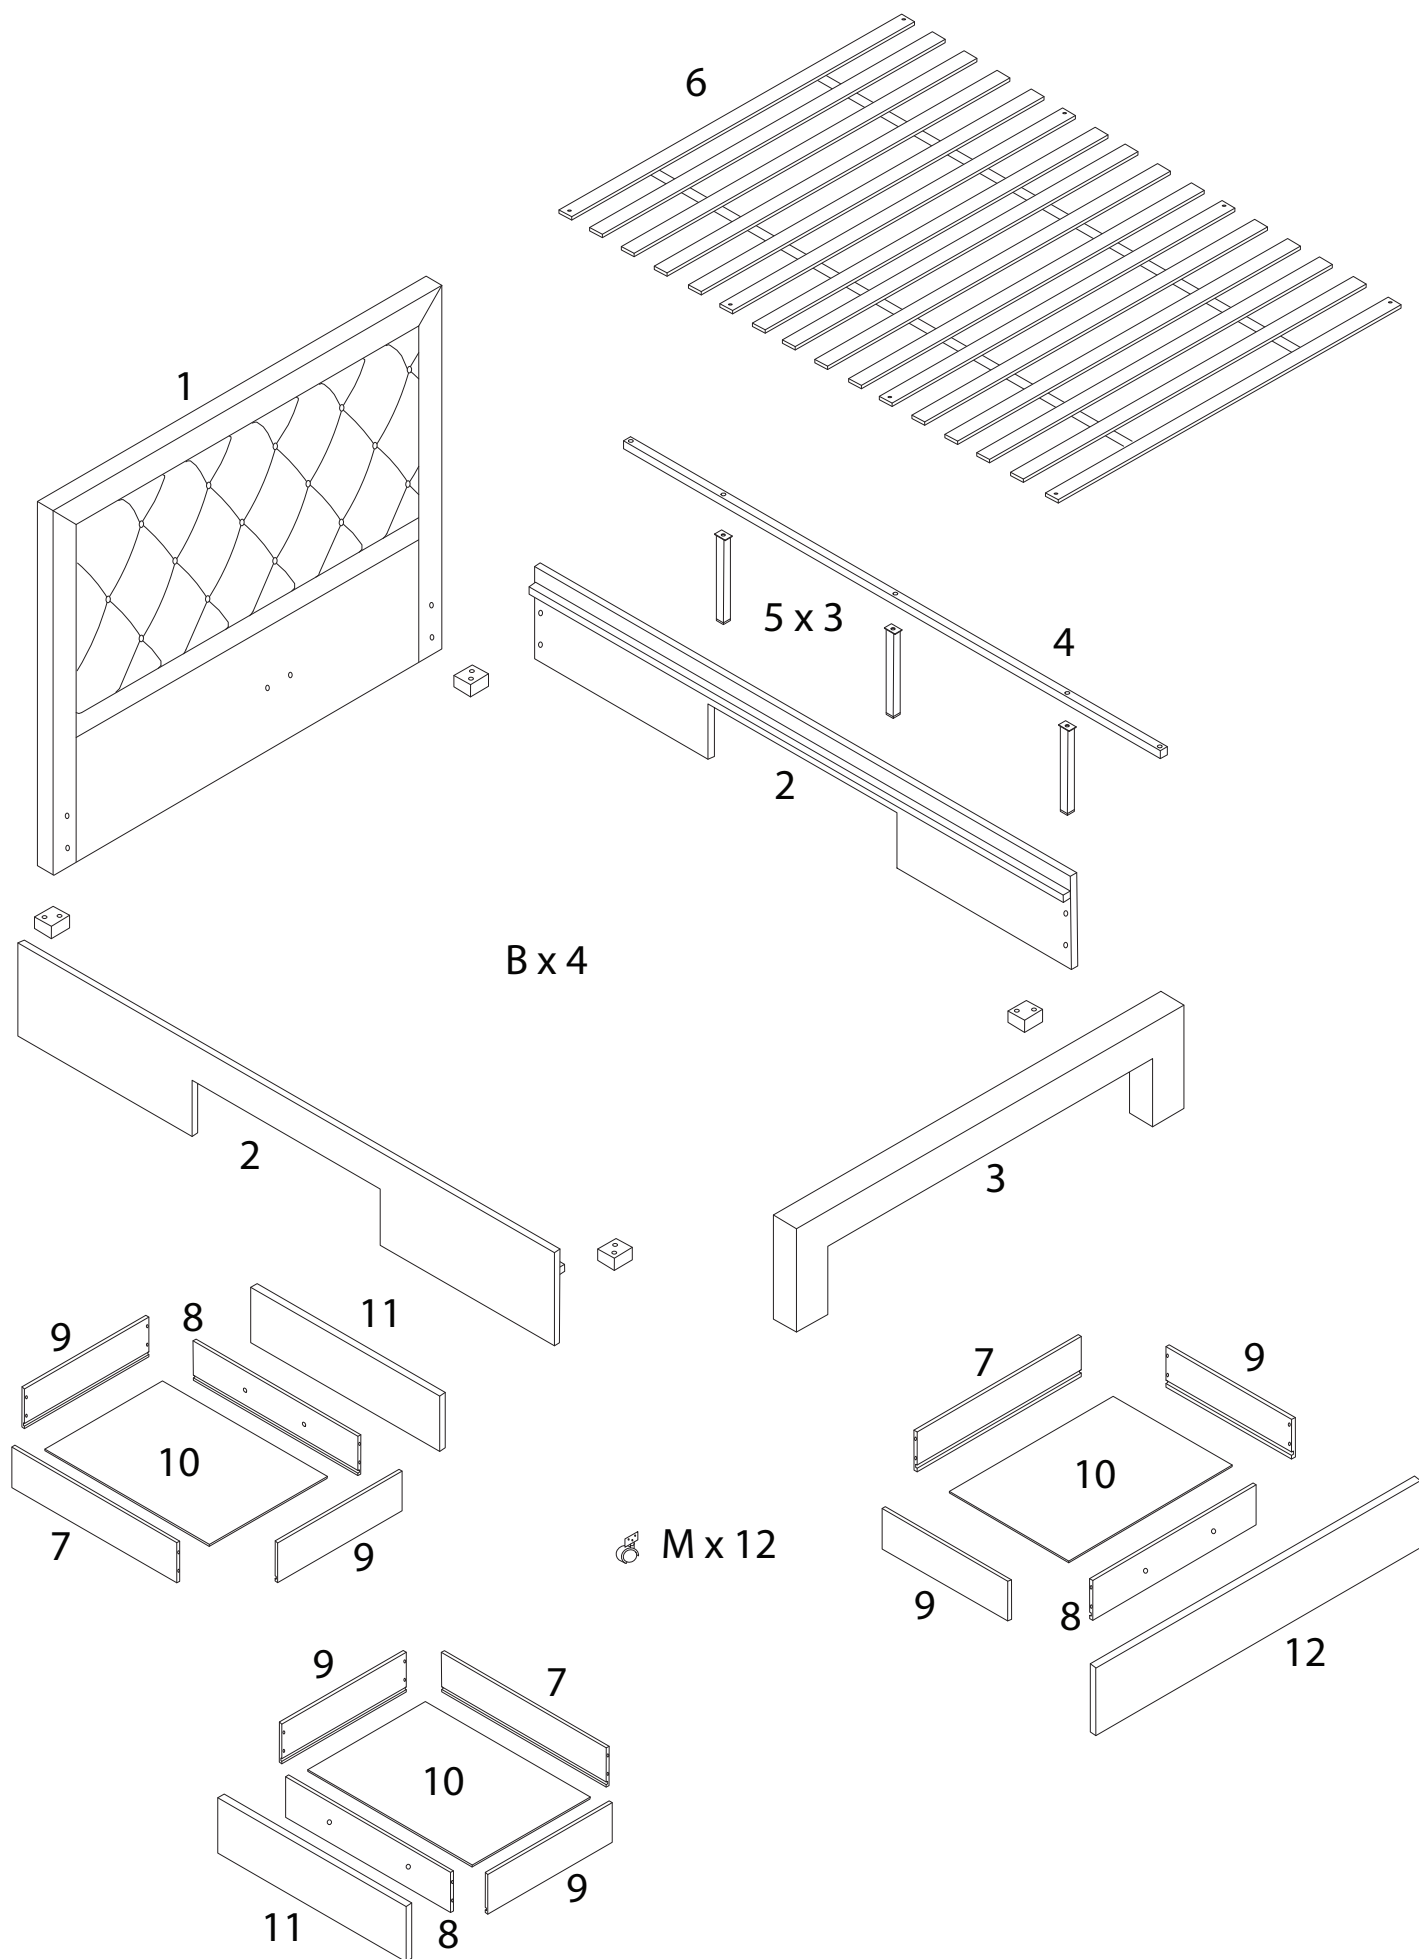

LIEVIN

Assembly instructions for step 1/11:

- Tools:** A circle containing a screwdriver and an Allen key. A power drill is shown with a diagonal line through it, indicating it should not be used.
- Warning:** A triangle with an exclamation mark.
- Time:** A clock icon with the text "90'" below it, indicating a 90-minute assembly time.
- Personnel:** A stick figure icon with the number "2" below it, indicating that two people are required for assembly.

1

x 1

2

x 2

3

x 1

4

x 1

5

x 3

6

x 1

7

x 3

8

x 3