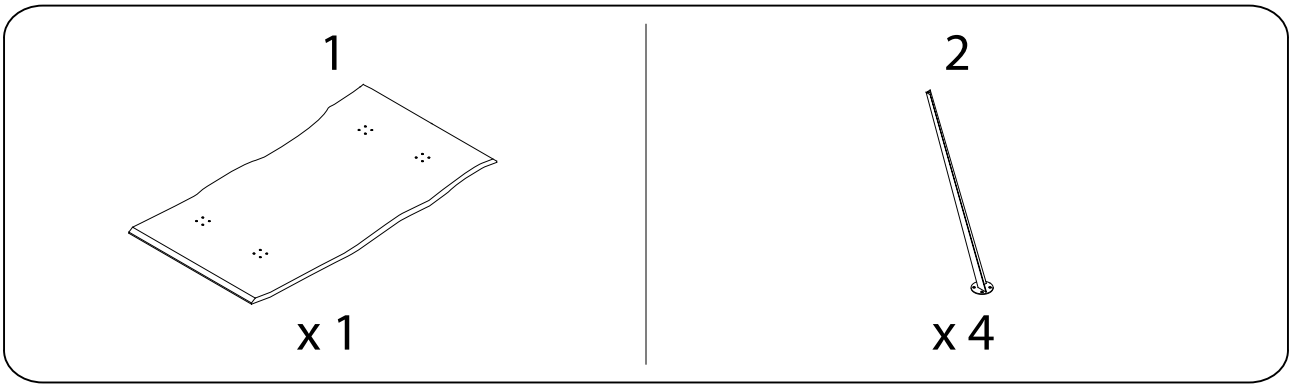

Diagram illustrating assembly instructions and safety warnings:

- Warning 1:** A warning triangle with an exclamation mark is shown next to a box containing an L-shaped metal bracket and a power drill with a slash through it, indicating that a power drill should not be used for this step.
- Warning 2:** A second warning triangle with an exclamation mark is shown next to a box containing a rectangular block being placed on a textured surface and a diagram showing the block being pushed down, indicating a specific placement or force requirement.
- Time:** A clock icon is shown next to the text "20'", indicating a 20-minute assembly time.
- Personnel:** A person icon is shown next to the number "2", indicating that two people are required for assembly.