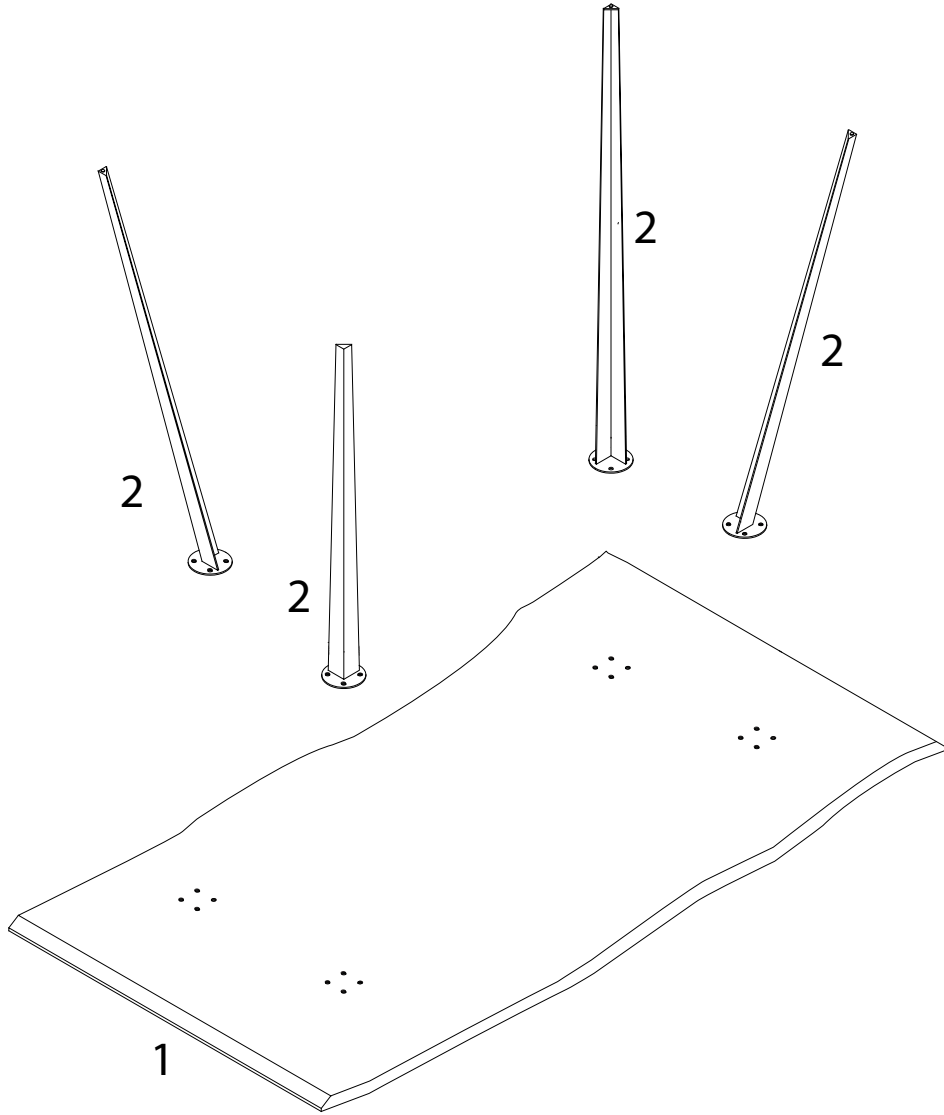

Diagram illustrating assembly instructions and safety warnings:

- Warning 1:** A warning triangle with an exclamation mark is shown next to a box containing an L-shaped metal bracket and a power drill with a slash through it, indicating that a power drill should not be used for this step.
- Warning 2:** A second warning triangle with an exclamation mark is shown next to a box containing a rectangular block being placed on a textured surface and a diagram showing the block being pushed down, indicating a specific placement or force requirement.
- Time:** A clock icon is shown next to the text "20'", indicating a 20-minute assembly time.
- Personnel:** A person icon is shown next to the number "2", indicating that two people are required for assembly.