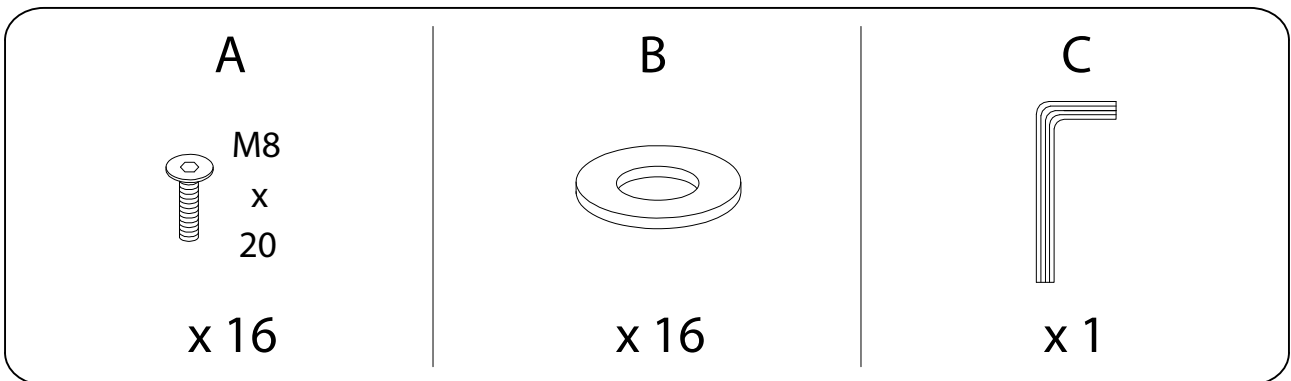

Diagram illustrating assembly instructions and safety warnings:

- Warning 1:** A warning triangle with an exclamation mark is shown next to a box containing an L-shaped metal bracket and a power drill with a slash through it, indicating that a power drill should not be used for this step.
- Warning 2:** A second warning triangle with an exclamation mark is shown next to a box containing a rectangular block being placed on a textured surface and a diagram showing the block being pushed down, indicating a specific placement or force requirement.
- Time:** A clock icon is shown next to the text "20'", indicating a 20-minute assembly time.
- Personnel:** A person icon is shown next to the number "2", indicating that two people are required for assembly.