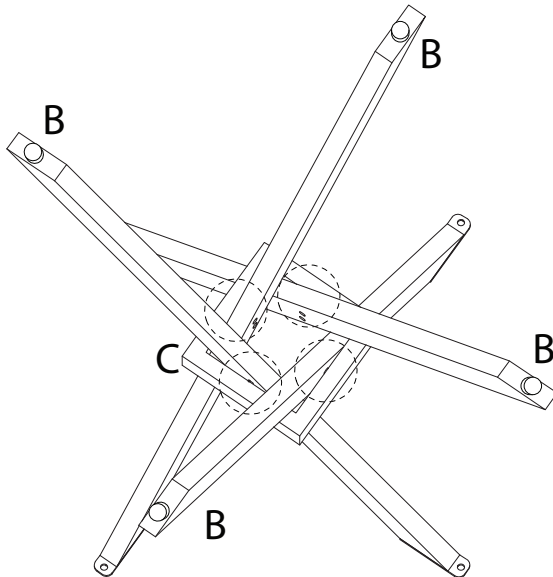

LISSE

An icon showing an L-shaped metal bracket inside a circle. To its right is a power drill with a diagonal line through it, indicating it should not be used.	A warning triangle containing an exclamation mark.	A simple clock face with tick marks and hands.
<p>20'</p>	A warning triangle containing an exclamation mark.	A simple icon of a person standing.
<p>1</p>		

1

2

3