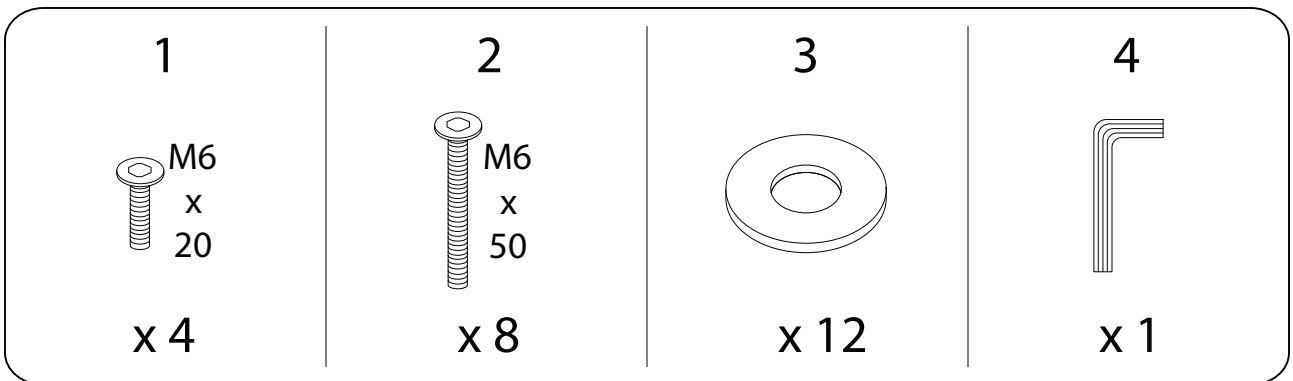

LISSE

An icon showing an L-shaped metal bracket inside a circle. To its right is a power drill with a diagonal line through it, indicating it should not be used.	A warning triangle containing an exclamation mark.	A simple clock face with tick marks and hands.
<p>20'</p>	A warning triangle containing an exclamation mark.	A simple icon of a person standing.
<p>1</p>		