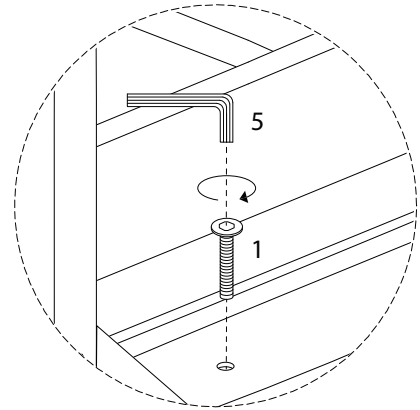

# CAVEZZO

Diagram illustrating assembly instructions and safety warnings:

- Warning 1:** A warning triangle with an exclamation mark is shown next to a circular icon containing an L-shaped corner bracket and a crossed-out power drill, indicating that power tools should not be used for this step.
- Warning 2:** A second warning triangle with an exclamation mark is shown next to a circular icon containing a rectangular block being placed on a textured surface and another icon showing the block being tilted, indicating that the surface must be flat and level.
- Time:** A clock icon is shown next to the text "60'", indicating a 60-minute assembly time.
- Personnel:** An icon of a person is shown next to the number "2", indicating that two people are required for assembly.

4

x 14

5

x 1

1

2

3

4