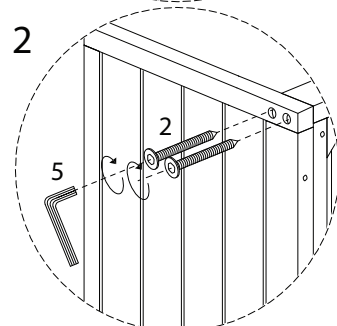

# CAVEZZO

Diagram illustrating assembly instructions and safety warnings:

- Warning 1:** A warning triangle with an exclamation mark is shown next to a circular icon containing an L-shaped corner bracket and a crossed-out power drill, indicating that power tools should not be used for this step.
- Warning 2:** A second warning triangle with an exclamation mark is shown next to a circular icon containing a rectangular block being placed on a textured surface and another icon showing the block being tilted, indicating that the surface must be flat and level.
- Time:** A clock icon is shown next to the text "60'", indicating a 60-minute assembly time.
- Personnel:** An icon of a person is shown next to the number "2", indicating that two people are required for assembly.

4

x 14

5

x 1

1

2

3

4