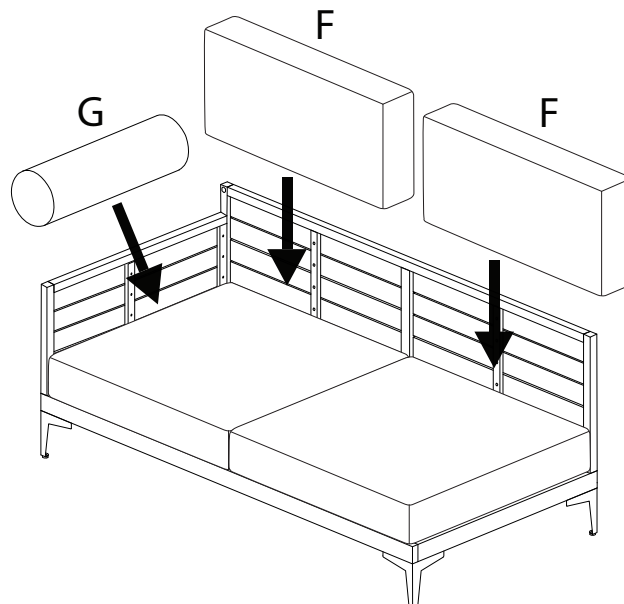

# CAVEZZO

Diagram illustrating assembly instructions and safety warnings:

- Warning 1:** A warning triangle with an exclamation mark is shown next to a circular icon containing an L-shaped corner bracket and a crossed-out power drill, indicating that power tools should not be used for this step.
- Warning 2:** A second warning triangle with an exclamation mark is shown next to a circular icon containing a rectangular block being placed on a textured surface and another icon showing the block being tilted, indicating that the surface must be flat and level.
- Time:** A clock icon is shown next to the text "60'", indicating a 60-minute assembly time.
- Personnel:** An icon of a person is shown next to the number "2", indicating that two people are required for assembly.

x 14

5

x 1

1

2

3

4

5

6

**B**

A

x 1

I

x 1

J

x 1