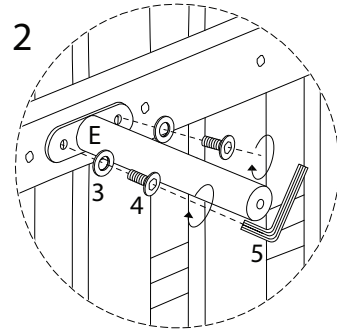

# CAVEZZO

Diagram illustrating assembly instructions and safety warnings:

- Warning 1:** A warning triangle with an exclamation mark is shown next to a circular icon containing an L-shaped corner bracket and a crossed-out power drill, indicating that power tools should not be used for this step.
- Warning 2:** A second warning triangle with an exclamation mark is shown next to a circular icon containing a rectangular block being placed on a textured surface and another icon showing the block being tilted, indicating that the surface must be flat and level.
- Time:** A clock icon is shown next to the text "60'", indicating a 60-minute assembly time.
- Personnel:** An icon of a person is shown next to the number "2", indicating that two people are required for assembly.

4

x 14

5

x 1

1

2

3

4