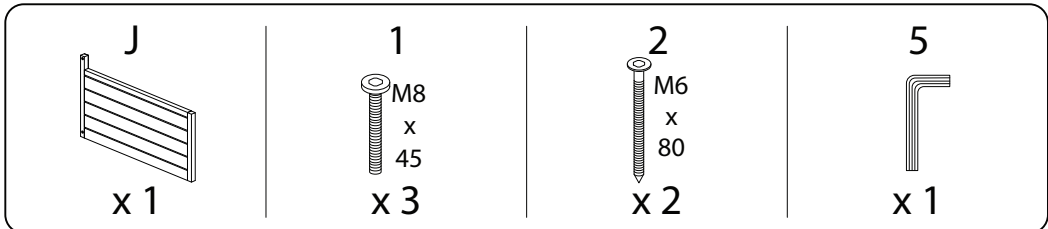

# CAVEZZO

Diagram illustrating assembly instructions and safety warnings:

- Warning 1:** A warning triangle with an exclamation mark is shown next to a circular icon containing an L-shaped corner bracket and a crossed-out power drill, indicating that power tools should not be used for this step.
- Warning 2:** A second warning triangle with an exclamation mark is shown next to a circular icon containing a rectangular block being placed on a textured surface and another icon showing the block being tilted, indicating that the surface must be flat and level.
- Time:** A clock icon is shown next to the text "60'", indicating a 60-minute assembly time.
- Personnel:** An icon of a person is shown next to the number "2", indicating that two people are required for assembly.

4

x 14

5

x 1

1

2

3

4