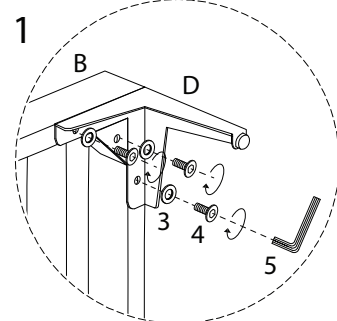

# CAVEZZO

Diagram illustrating assembly instructions and safety warnings:

- Warning 1:** A warning triangle with an exclamation mark is shown next to a circular icon containing an L-shaped corner bracket and a crossed-out power drill, indicating that power tools should not be used for this step.
- Warning 2:** A second warning triangle with an exclamation mark is shown next to a circular icon containing a rectangular block being placed on a textured surface and another icon showing the block being tilted, indicating that the surface must be flat and level.
- Time:** A clock icon is shown next to the text "60'", indicating a 60-minute assembly time.
- Personnel:** An icon of a person is shown next to the number "2", indicating that two people are required for assembly.

4

x 14

5

x 1

1

2

3

4