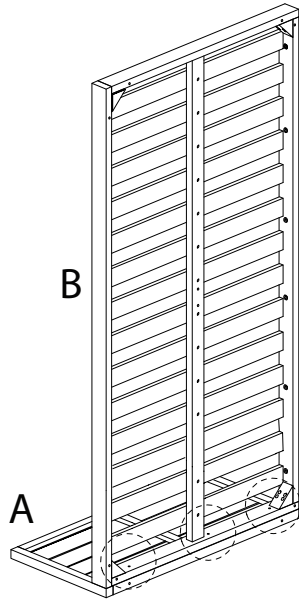

# CAVEZZO

Diagram illustrating assembly instructions and safety warnings:

- Warning 1:** A warning triangle with an exclamation mark is shown next to a circular icon containing an L-shaped corner bracket and a crossed-out power drill, indicating that power tools should not be used for this step.
- Warning 2:** A second warning triangle with an exclamation mark is shown next to a circular icon containing a rectangular block being placed on a textured surface and another icon showing the block being tilted, indicating that the surface must be flat and level.
- Time:** A clock icon is shown next to the text "60'", indicating a 60-minute assembly time.
- Personnel:** An icon of a person is shown next to the number "2", indicating that two people are required for assembly.

x 2

1

x 9

2

x 6

3

x 14

4

x 14

5

x 1

1

2

3

4

5