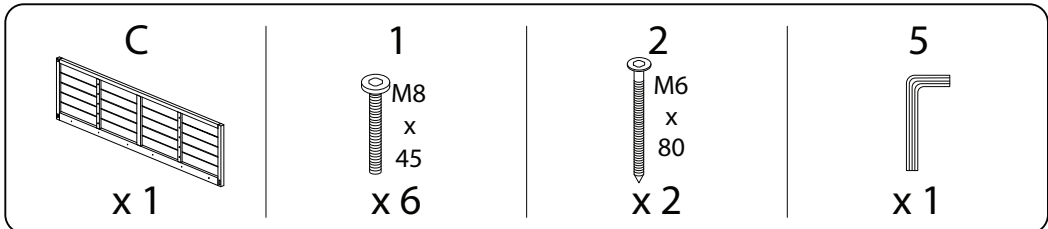

# CAVEZZO

Diagram illustrating assembly instructions and safety warnings:

- Warning 1:** A warning triangle with an exclamation mark is shown next to a circular icon containing an L-shaped corner bracket and a crossed-out power drill, indicating that power tools should not be used for this step.
- Warning 2:** A second warning triangle with an exclamation mark is shown next to a circular icon containing a rectangular block being placed on a textured surface and another icon showing the block being tilted, indicating that the surface must be flat and level.
- Time:** A clock icon is shown next to the text "60'", indicating a 60-minute assembly time.
- Personnel:** An icon of a person is shown next to the number "2", indicating that two people are required for assembly.

x 14

5

x 1

1

2

3

4

5

6

**B**

A

x 1

I

x 1

J

x 1