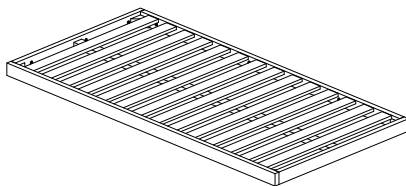

# CAVEZZO

Diagram illustrating assembly instructions and safety warnings:

- Warning 1:** A warning triangle with an exclamation mark is shown next to a circular icon containing an L-shaped corner bracket and a crossed-out power drill, indicating that power tools should not be used for this step.
- Warning 2:** A second warning triangle with an exclamation mark is shown next to a circular icon containing a rectangular block being placed on a textured surface and another icon showing the block being tilted, indicating that the surface must be flat and level.
- Time:** A clock icon is shown next to the text "60'", indicating a 60-minute assembly time.
- Personnel:** An icon of a person is shown next to the number "2", indicating that two people are required for assembly.

A

A

x 1

B

x 1

C

x 1

D

x 4

E

x 1

F

x 2

G

x 1

H

x 2

1

x 9

2

x 6

3

x 14

4