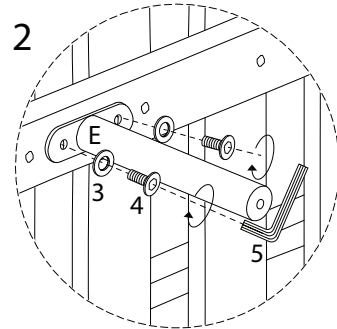

# CAVEZZO

Diagram illustrating assembly instructions and safety warnings:

- Warning 1:** A warning triangle with an exclamation mark is shown next to a circular icon containing an L-shaped corner bracket and a crossed-out power drill, indicating that power tools should not be used for this step.
- Warning 2:** A second warning triangle with an exclamation mark is shown next to a circular icon containing a rectangular block being placed on a textured surface and another icon showing the block being tilted, indicating that the surface must be flat and level.
- Time:** A clock icon is shown next to the text "60'", indicating a 60-minute assembly time.
- Personnel:** An icon of a person is shown next to the number "2", indicating that two people are required for assembly.

x 14

5

x 1

1

2

3

4

5