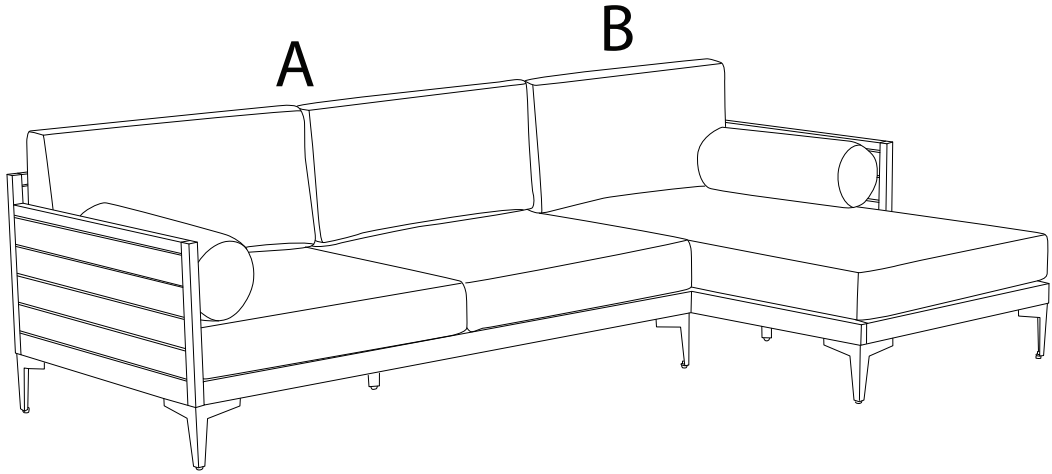

# CAVEZZO

Diagram illustrating assembly instructions and safety warnings:

- Warning 1:** A warning triangle with an exclamation mark is shown next to a circular icon containing an L-shaped corner bracket and a crossed-out power drill, indicating that power tools should not be used for this step.
- Warning 2:** A second warning triangle with an exclamation mark is shown next to a circular icon containing a rectangular block being placed on a textured surface and another icon showing the block being tilted, indicating that the surface must be flat and level.
- Time:** A clock icon is shown next to the text "60'", indicating a 60-minute assembly time.
- Personnel:** An icon of a person is shown next to the number "2", indicating that two people are required for assembly.

A

A

x 1

B

x 1

C

x 1

D