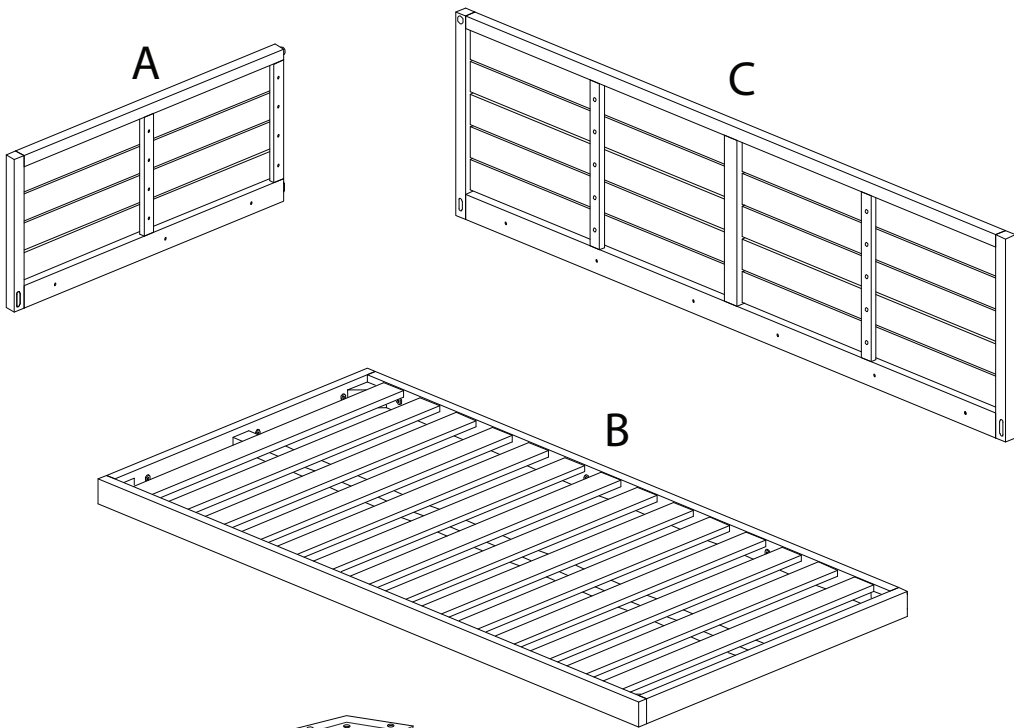

# CAVEZZO

Diagram illustrating assembly instructions and safety warnings:

- Warning 1:** A warning triangle with an exclamation mark is shown next to a circular icon containing an L-shaped corner bracket and a crossed-out power drill, indicating that power tools should not be used for this step.
- Warning 2:** A second warning triangle with an exclamation mark is shown next to a circular icon containing a rectangular block being placed on a textured surface and another icon showing the block being tilted, indicating that the surface must be flat and level.
- Time:** A clock icon is shown next to the text "60'", indicating a 60-minute assembly time.
- Personnel:** An icon of a person is shown next to the number "2", indicating that two people are required for assembly.

A

A

x 1

B

x 1

C

x 1

D