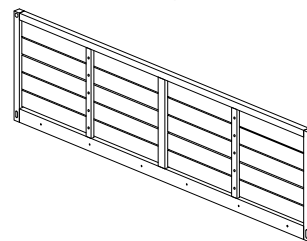

# CAVEZZO

Diagram illustrating assembly instructions and safety warnings:

- Warning 1:** A warning triangle with an exclamation mark is shown next to a circular icon containing an L-shaped corner bracket and a crossed-out power drill, indicating that power tools should not be used for this step.
- Warning 2:** A second warning triangle with an exclamation mark is shown next to a circular icon containing a rectangular block being placed on a textured surface and another icon showing the block being tilted, indicating that the surface must be flat and level.
- Time:** A clock icon is shown next to the text "60'", indicating a 60-minute assembly time.
- Personnel:** An icon of a person is shown next to the number "2", indicating that two people are required for assembly.

A

A

x 1

B

x 1

C

x 1

D

x 2

1

x 9

2

x 6

3

x 14

4