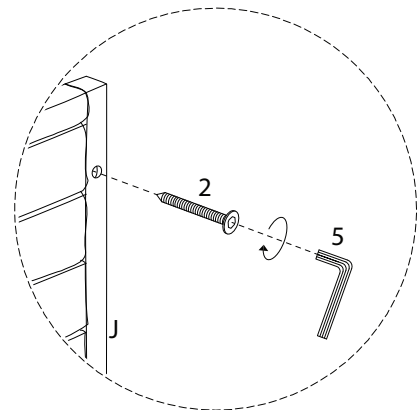

# CAVEZZO

Diagram illustrating assembly instructions and safety warnings:

- Warning 1:** A warning triangle with an exclamation mark is shown next to a circular icon containing an L-shaped corner bracket and a crossed-out power drill, indicating that power tools should not be used for this step.
- Warning 2:** A second warning triangle with an exclamation mark is shown next to a circular icon containing a rectangular block being placed on a textured surface and another icon showing the block being tilted, indicating that the surface must be flat and level.
- Time:** A clock icon is shown next to the text "60'", indicating a 60-minute assembly time.
- Personnel:** An icon of a person is shown next to the number "2", indicating that two people are required for assembly.

4

x 14

5

x 1

1

2

3

4