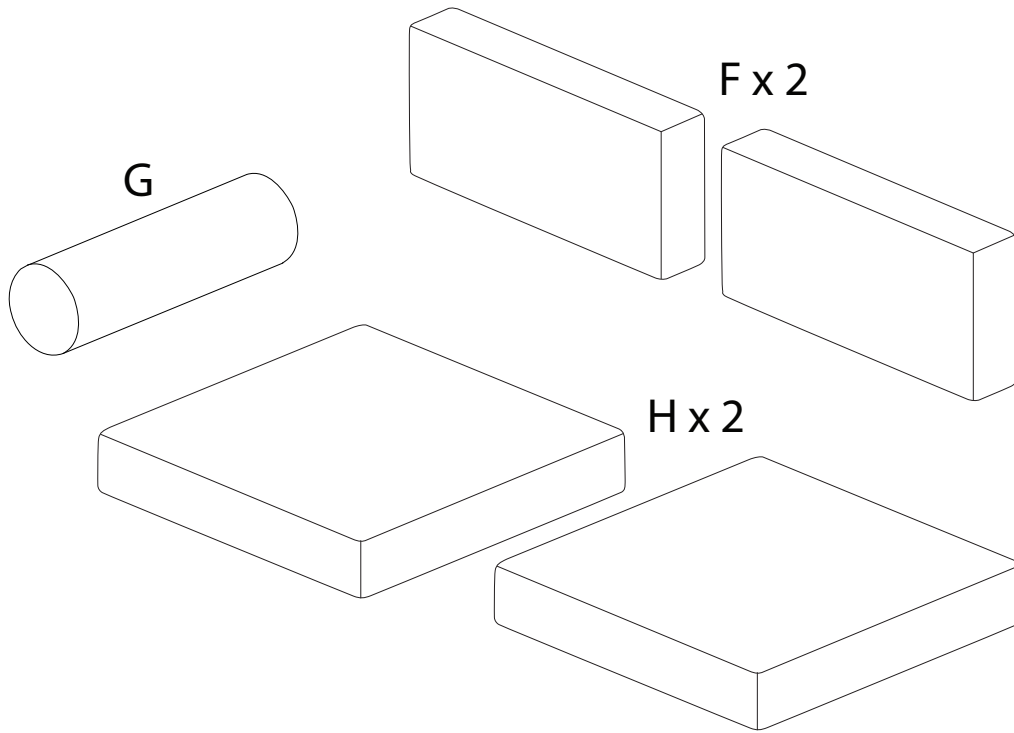

# CAVEZZO

Diagram illustrating assembly instructions and safety warnings:

- Warning 1:** A warning triangle with an exclamation mark is shown next to a circular icon containing an L-shaped corner bracket and a crossed-out power drill, indicating that power tools should not be used for this step.
- Warning 2:** A second warning triangle with an exclamation mark is shown next to a circular icon containing a rectangular block being placed on a textured surface and another icon showing the block being tilted, indicating that the surface must be flat and level.
- Time:** A clock icon is shown next to the text "60'", indicating a 60-minute assembly time.
- Personnel:** An icon of a person is shown next to the number "2", indicating that two people are required for assembly.

A

A

x 1

B

x 1

C

x 1

D