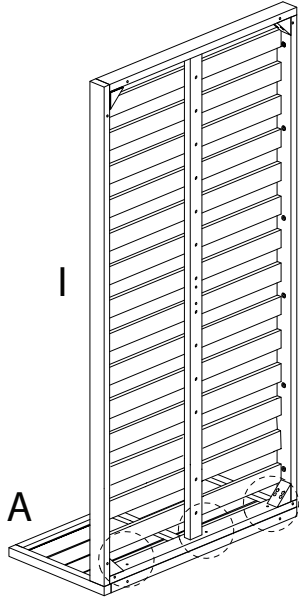

# CAVEZZO

Diagram illustrating assembly instructions and safety warnings:

- Warning 1:** A warning triangle with an exclamation mark is shown next to a circular icon containing an L-shaped corner bracket and a crossed-out power drill, indicating that power tools should not be used for this step.
- Warning 2:** A second warning triangle with an exclamation mark is shown next to a circular icon containing a rectangular block being placed on a textured surface and another icon showing the block being tilted, indicating that the surface must be flat and level.
- Time:** A clock icon is shown next to the text "60'", indicating a 60-minute assembly time.
- Personnel:** An icon of a person is shown next to the number "2", indicating that two people are required for assembly.

4

x 14

5

x 1

1

2

3

4