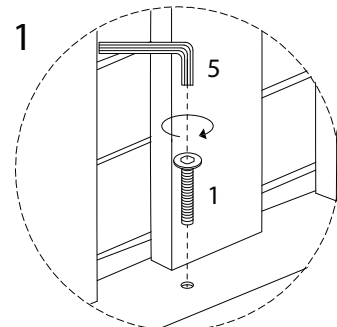

# CAVEZZO

Diagram illustrating assembly instructions and safety warnings:

- Warning 1:** A warning triangle with an exclamation mark is shown next to a circular icon containing an L-shaped corner bracket and a crossed-out power drill, indicating that power tools should not be used for this step.
- Warning 2:** A second warning triangle with an exclamation mark is shown next to a circular icon containing a rectangular block being placed on a textured surface and another icon showing the block being tilted, indicating that the surface must be flat and level.
- Time:** A clock icon is shown next to the text "60'", indicating a 60-minute assembly time.
- Personnel:** An icon of a person is shown next to the number "2", indicating that two people are required for assembly.

4

x 14

5

x 1

1

2

3

4