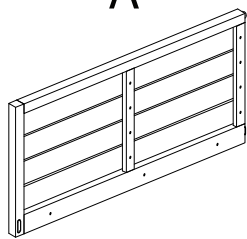

A

x 1

B

x 1

C

x 1

D

x 4

E

x 1

F

x 2

G

x 1

H

x 2

1

x 9

2

x 6

3

x 14

4

x 14

5

x 1