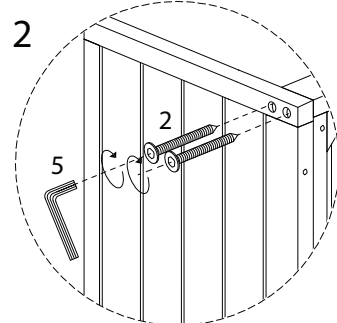

# CAVEZZO

Diagram illustrating assembly instructions and safety warnings:

- Warning 1:** A warning triangle with an exclamation mark is shown next to a circular icon containing an L-shaped corner bracket and a crossed-out power drill, indicating that power tools should not be used for this step.
- Warning 2:** A second warning triangle with an exclamation mark is shown next to a circular icon containing a rectangular block being placed on a textured surface and another icon showing the block being tilted, indicating that the surface must be flat and level.
- Time:** A clock icon is shown next to the text "60'", indicating a 60-minute assembly time.
- Personnel:** An icon of a person is shown next to the number "2", indicating that two people are required for assembly.

x 14

5

x 1

1

2

3

4

5