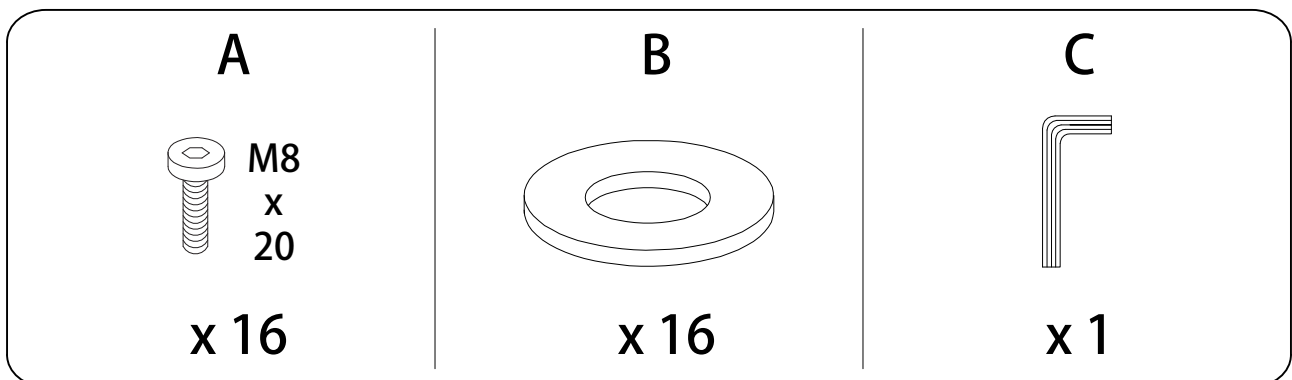

Diagram showing a warning symbol (triangle with exclamation mark) above a box containing an Allen key and a crossed-out power drill. To the right is a clock icon and the number 20'.

20'

Diagram showing a warning symbol (triangle with exclamation mark) above a box containing a block on a mat and a crossed-out block with a hammer. To the right is a person icon and the number 2.

2

1

<p>1</p>  <p>x 1</p>	<p>2</p>  <p>x 4</p>	<p>A</p>  <p>M8 x 20 x 16</p>	<p>B</p>  <p>x 16</p>	<p>C</p>  <p>x 1</p>
---	---	--	--	---