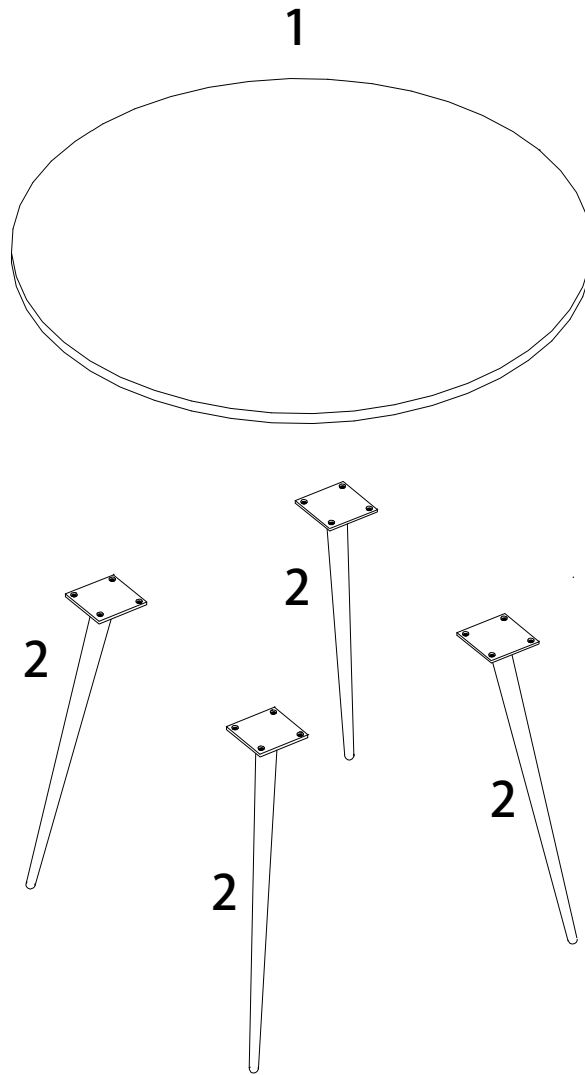

Diagram showing a warning symbol (triangle with exclamation mark) above a box containing an Allen key and a crossed-out power drill. To the right is a clock icon and the number 20'.

20'

Diagram showing a warning symbol (triangle with exclamation mark) above a box containing a block on a mat and a crossed-out block with a hammer. To the right is a person icon and the number 2.

2

1

<p>1</p>  <p>x 1</p>	<p>2</p>  <p>x 4</p>	<p>A</p>  <p>M8 x 20 x 16</p>	<p>B</p>  <p>x 16</p>	<p>C</p>  <p>x 1</p>
---	---	--	--	---