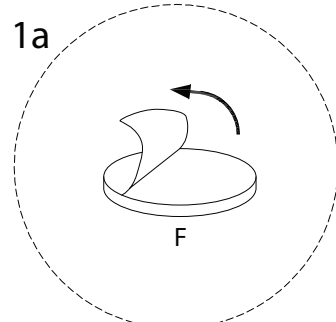

LEKNES

Diagram illustrating assembly instructions and safety warnings:

- Top Section:** Shows an L-shaped metal bracket and a power drill with a slash through it, indicating that a power drill should not be used. To the right is a warning triangle with an exclamation mark and a clock icon labeled "15'", indicating a 15-minute assembly time.
- Bottom Section:** Shows a rectangular block being placed on a surface and a warning triangle with an exclamation mark, indicating a safety warning. To the right is a person icon labeled "1", indicating that one person is required for assembly.

1

2

3

4

5

F

x 4

1a