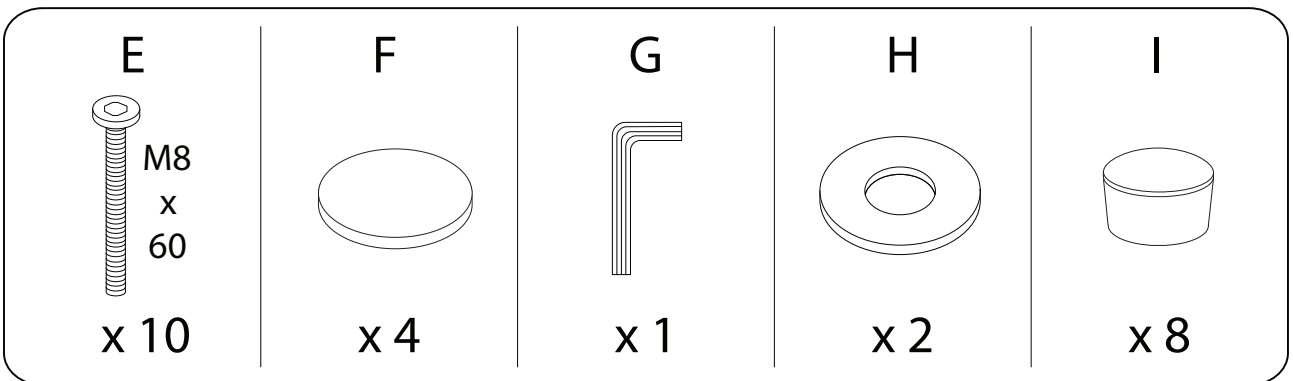

LEKNES

Diagram illustrating assembly instructions and safety warnings:

- Top Section:** Shows an L-shaped metal bracket and a power drill with a slash through it, indicating that a power drill should not be used. To the right is a warning triangle with an exclamation mark and a clock icon labeled "15'", indicating a 15-minute assembly time.
- Bottom Section:** Shows a rectangular block being placed on a surface and a warning triangle with an exclamation mark, indicating a safety warning. To the right is a person icon labeled "1", indicating that one person is required for assembly.