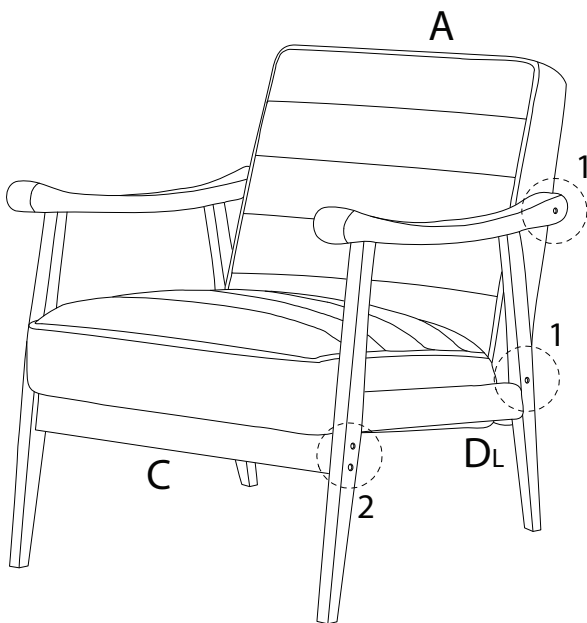

LEKNES

Diagram illustrating assembly instructions and safety warnings:

- Top Section:** Shows an L-shaped metal bracket and a power drill with a slash through it, indicating that a power drill should not be used. To the right is a warning triangle with an exclamation mark and a clock icon labeled "15'", indicating a 15-minute assembly time.
- Bottom Section:** Shows a rectangular block being placed on a surface and a warning triangle with an exclamation mark, indicating a safety warning. To the right is a person icon labeled "1", indicating that one person is required for assembly.

1

2

3

4

5

F

x 4

1a