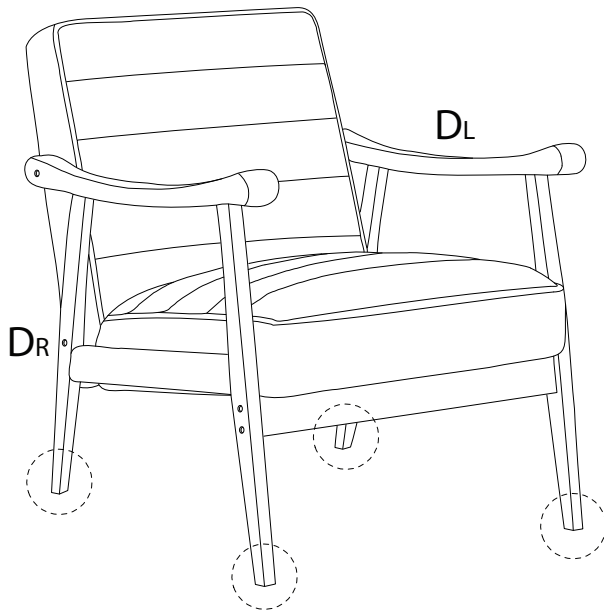

LEKNES

Diagram illustrating assembly instructions and safety warnings:

- Top Section:** Shows an L-shaped metal bracket and a power drill with a slash through it, indicating that a power drill should not be used. To the right is a warning triangle with an exclamation mark and a clock icon labeled "15'", indicating a 15-minute assembly time.
- Bottom Section:** Shows a rectangular block being placed on a surface and a warning triangle with an exclamation mark, indicating a safety warning. To the right is a person icon labeled "1", indicating that one person is required for assembly.

1

2

3

4

5

F

x 4

1a