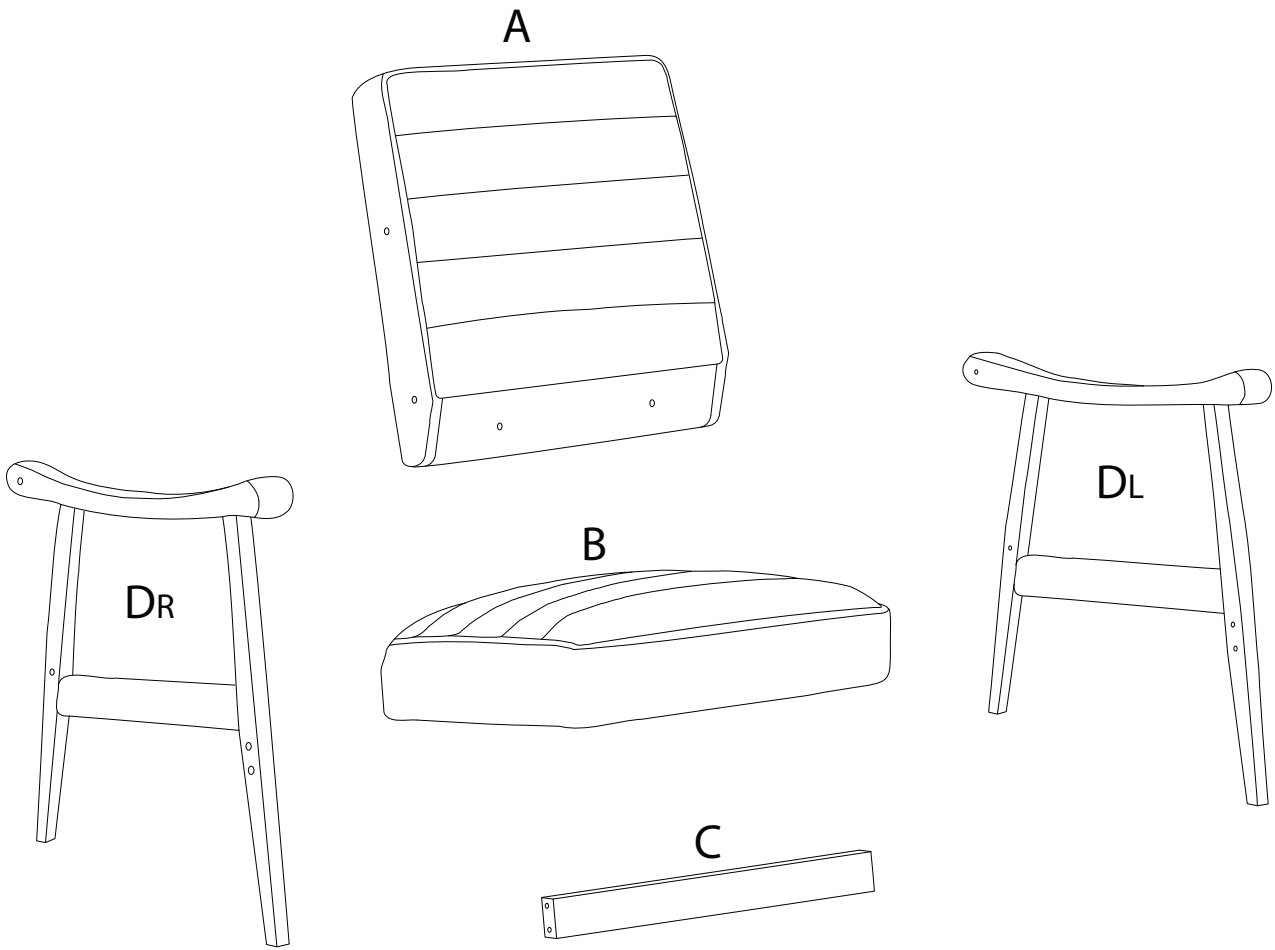

LEKNES

Diagram illustrating assembly instructions and safety warnings:

- Top Section:** Shows an L-shaped metal bracket and a power drill with a slash through it, indicating that a power drill should not be used. To the right is a warning triangle with an exclamation mark and a clock icon labeled "15'", indicating a 15-minute assembly time.
- Bottom Section:** Shows a rectangular block being placed on a surface and a warning triangle with an exclamation mark, indicating a safety warning. To the right is a person icon labeled "1", indicating that one person is required for assembly.