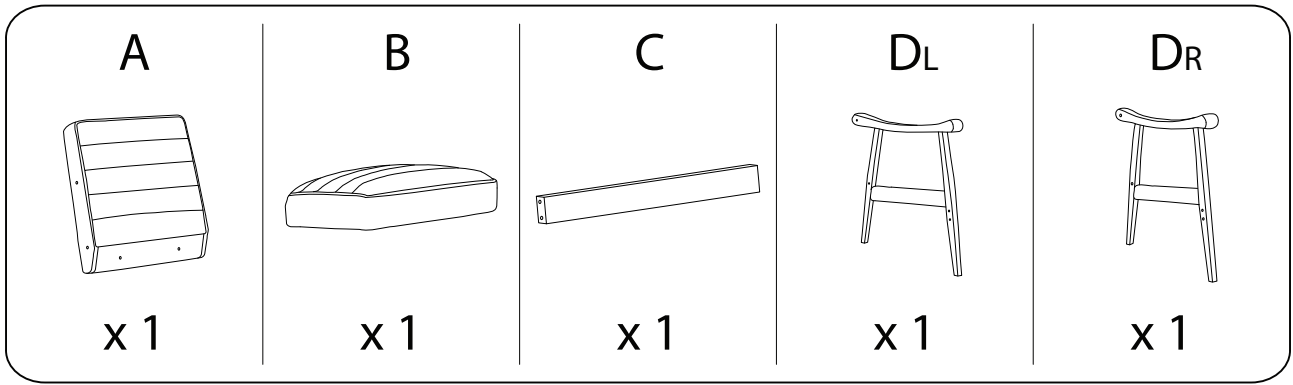

LEKNES

Diagram illustrating assembly instructions and safety warnings:

- Top Section:** Shows an L-shaped metal bracket and a power drill with a slash through it, indicating that a power drill should not be used. To the right is a warning triangle with an exclamation mark and a clock icon labeled "15'", indicating a 15-minute assembly time.
- Bottom Section:** Shows a rectangular block being placed on a surface and a warning triangle with an exclamation mark, indicating a safety warning. To the right is a person icon labeled "1", indicating that one person is required for assembly.