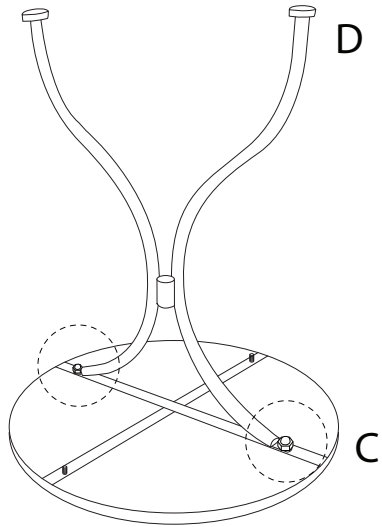

CIVITA

Assembly instructions for the table, including tool requirements, time, and person count.

Tools: Wrench and Power Drill (indicated as not needed).

Time: 15'

Person Count: 1

Warnings: Two warning symbols (exclamation marks in triangles) are present, one above the tool section and one above the person count section.

A	B	C	D
x 1	x 4	x 1	x 2

1

A

x1

B

x2

C

x1

D

x1

2

A

x1

B

x2

D