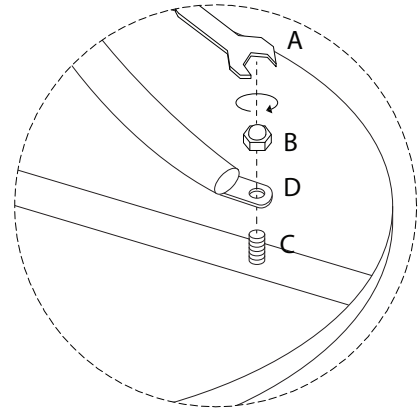

1

A

x1

B

x2

C

x1

D

x1