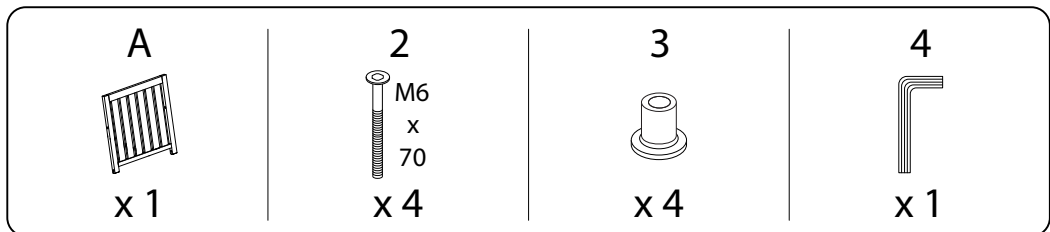

# PALLANO

Diagram illustrating assembly instructions and safety warnings:

- Warning 1:** A warning triangle with an exclamation mark is shown next to a circular inset. The inset shows an L-shaped corner bracket and a power drill with a slash through it, indicating that a power drill should not be used for this step.
- Warning 2:** A second warning triangle with an exclamation mark is shown next to a circular inset. The inset shows a rectangular block being placed on a surface with a slash through it, indicating that the block should not be placed on a soft or uneven surface.
- Time:** A clock icon is shown next to the text "45'", indicating the estimated assembly time.
- Personnel:** An icon of a person is shown next to the number "2", indicating that two people are required for assembly.

# B x 2

|  |  |  |   |
|--|--|--|---|
| <p>1</p>  <p>M6<br/>x<br/>70</p> <p>x 4</p> | <p>2</p>  <p>M6<br/>x<br/>70</p> <p>x 4</p> | <p>3</p>  <p>x 4</p> | <p>4</p>  <p>x 1</p> |
|--|--|--|---|

|   |   |   |  |   |
|---|---|---|--|---|
| <p>A</p>  <p>x 1</p> | <p>B</p>  <p>x 1</p> | <p>C</p>  <p>x 2</p> | <p>D</p>  <p>x 1</p> | <p>E</p>  <p>x 1</p> |
|---|---|---|--|---|

1

2

3

C

| A   | B   | 1                 | 2   | 3   |
|-----|-----|-------------------|-----|-----|
|     |     | <br>M8<br>x<br>60 |     |     |
| x 1 | x 4 | x 8               | x 8 | x 1 |

1

|  |  |   |  |  |
|--|--|---|--|--|
| <b>A</b><br><br>x 1 | <b>B</b><br><br>x 4 | <b>1</b><br><br>M8<br>x<br>60<br>x 8 | <b>2</b><br><br>x 8 | <b>3</b><br><br>x 1 |
|--|--|---|--|--|