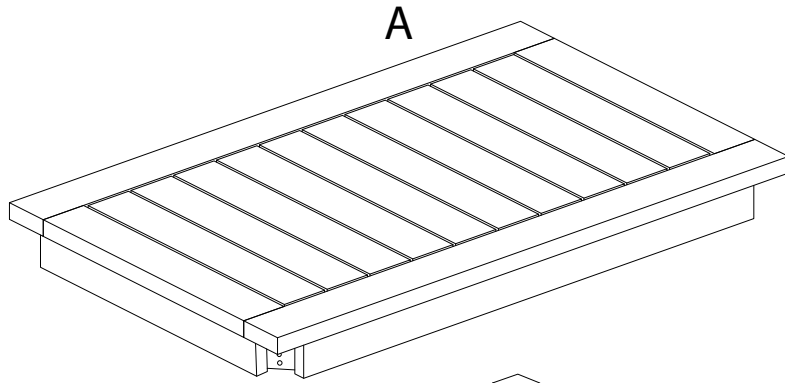

# PALLANO

Diagram illustrating assembly instructions and safety warnings:

- Warning 1:** A warning triangle with an exclamation mark is shown next to a circular inset. The inset shows an L-shaped corner bracket and a power drill with a slash through it, indicating that a power drill should not be used for this step.
- Warning 2:** A second warning triangle with an exclamation mark is shown next to a circular inset. The inset shows a rectangular block being placed on a surface with a slash through it, indicating that the block should not be placed on a soft or uneven surface.
- Time:** A clock icon is shown next to the text "45'", indicating the estimated assembly time.
- Personnel:** An icon of a person is shown next to the number "2", indicating that two people are required for assembly.

1

2

3

C

| A   | B   | 1                 | 2   | 3   |
|-----|-----|-------------------|-----|-----|
|     |     | <br>M8<br>x<br>60 |     |     |
| x 1 | x 4 | x 8               | x 8 | x 1 |

1

|  |  |   |  |  |
|--|--|---|--|--|
| <b>A</b><br><br>x 1 | <b>B</b><br><br>x 4 | <b>1</b><br><br>M8<br>x<br>60<br>x 8 | <b>2</b><br><br>x 8 | <b>3</b><br><br>x 1 |
|--|--|---|--|--|