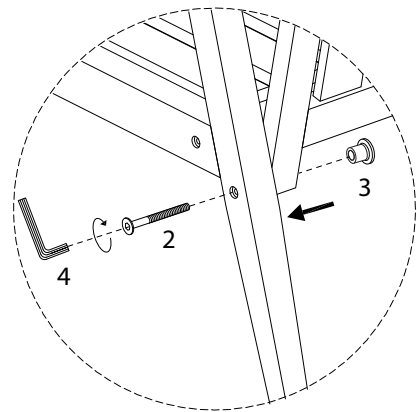

# PALLANO

Diagram illustrating assembly instructions and safety warnings:

- Warning 1:** A warning triangle with an exclamation mark is shown next to a circular inset. The inset shows an L-shaped corner bracket and a power drill with a slash through it, indicating that a power drill should not be used for this step.
- Warning 2:** A second warning triangle with an exclamation mark is shown next to a circular inset. The inset shows a rectangular block being placed on a surface with a slash through it, indicating that the block should not be placed on a soft or uneven surface.
- Time:** A clock icon is shown next to the text "45'", indicating the estimated assembly time.
- Personnel:** An icon of a person is shown next to the number "2", indicating that two people are required for assembly.

# B x 2

|  |  |  |   |
|--|--|--|---|
| <p>1</p>  <p>M6<br/>x<br/>70</p> <p>x 4</p> | <p>2</p>  <p>M6<br/>x<br/>70</p> <p>x 4</p> | <p>3</p>  <p>x 4</p> | <p>4</p>  <p>x 1</p> |
|--|--|--|---|

|   |   |   |  |   |
|---|---|---|--|---|
| <p>A</p>  <p>x 1</p> | <p>B</p>  <p>x 1</p> | <p>C</p>  <p>x 2</p> | <p>D</p>  <p>x 1</p> | <p>E</p>  <p>x 1</p> |
|---|---|---|--|---|

1

2

3

C

| A   | B   | 1                 | 2   | 3   |
|-----|-----|-------------------|-----|-----|
|     |     | <br>M8<br>x<br>60 |     |     |
| x 1 | x 4 | x 8               | x 8 | x 1 |

1

|  |  |   |  |  |
|--|--|---|--|--|
| <b>A</b><br><br>x 1 | <b>B</b><br><br>x 4 | <b>1</b><br><br>M8<br>x<br>60<br>x 8 | <b>2</b><br><br>x 8 | <b>3</b><br><br>x 1 |
|--|--|---|--|--|