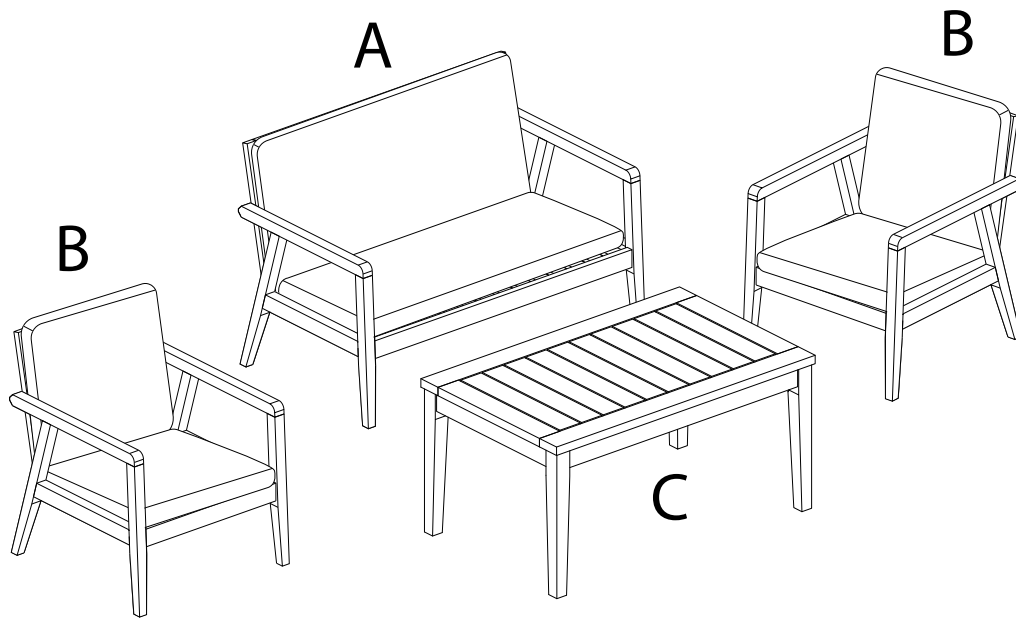

# PALLANO

Diagram illustrating assembly instructions and safety warnings:

- Warning 1:** A warning triangle with an exclamation mark is shown next to a circular inset. The inset shows an L-shaped corner bracket and a power drill with a slash through it, indicating that a power drill should not be used for this step.
- Warning 2:** A second warning triangle with an exclamation mark is shown next to a circular inset. The inset shows a rectangular block being placed on a surface with a slash through it, indicating that the block should not be placed on a soft or uneven surface.
- Time:** A clock icon is shown next to the text "45'", indicating the estimated assembly time.
- Personnel:** An icon of a person is shown next to the number "2", indicating that two people are required for assembly.

# A

1

2

3