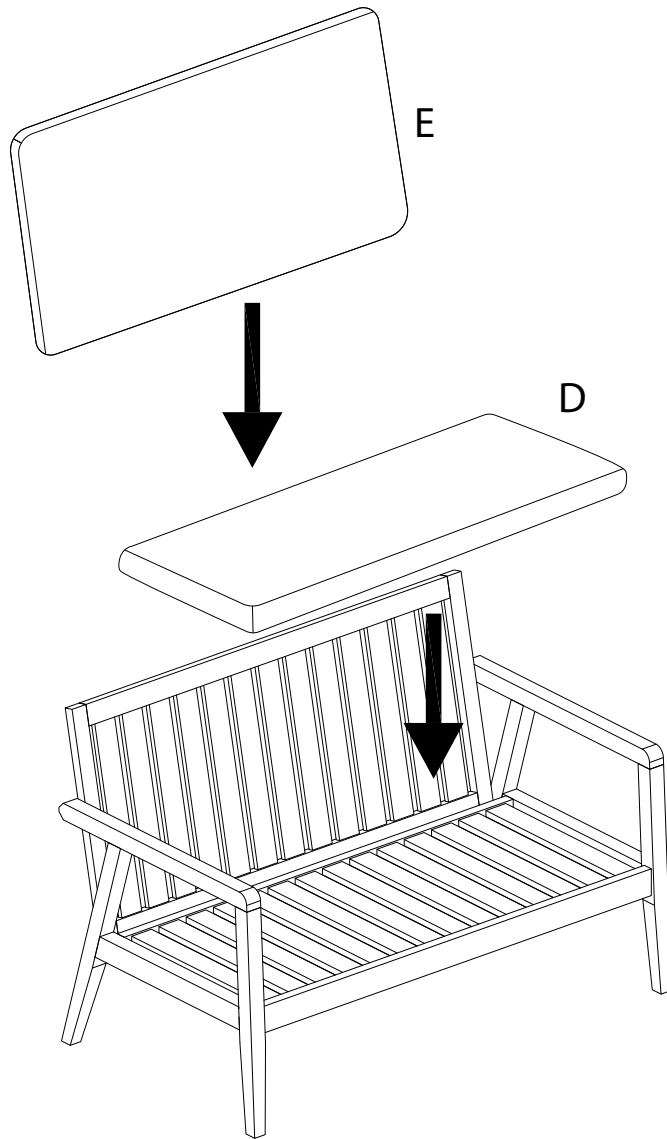

# PALLANO

Diagram illustrating assembly instructions and safety warnings:

- Warning 1:** A warning triangle with an exclamation mark is shown next to a circular inset. The inset shows an L-shaped corner bracket and a power drill with a slash through it, indicating that a power drill should not be used for this step.
- Warning 2:** A second warning triangle with an exclamation mark is shown next to a circular inset. The inset shows a rectangular block being placed on a surface with a slash through it, indicating that the block should not be placed on a soft or uneven surface.
- Time:** A clock icon is shown next to the text "45'", indicating the estimated assembly time.
- Personnel:** An icon of a person is shown next to the number "2", indicating that two people are required for assembly.

# A

1

2

3