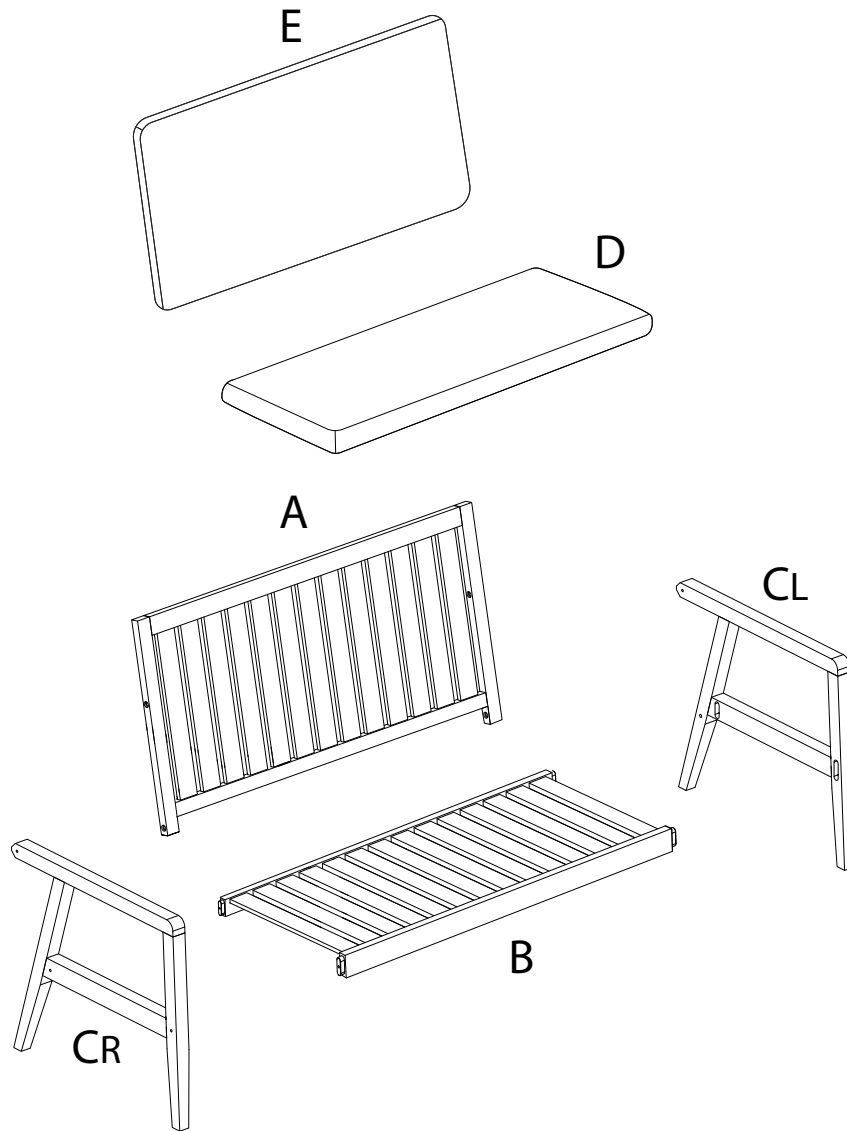

# PALLANO

Diagram illustrating assembly instructions and safety warnings:

- Warning 1:** A warning triangle with an exclamation mark is shown next to a circular inset. The inset shows an L-shaped corner bracket and a power drill with a slash through it, indicating that a power drill should not be used for this step.
- Warning 2:** A second warning triangle with an exclamation mark is shown next to a circular inset. The inset shows a rectangular block being placed on a surface with a slash through it, indicating that the block should not be placed on a soft or uneven surface.
- Time:** A clock icon is shown next to the text "45'", indicating the estimated assembly time.
- Personnel:** An icon of a person is shown next to the number "2", indicating that two people are required for assembly.

# A

1

2

3