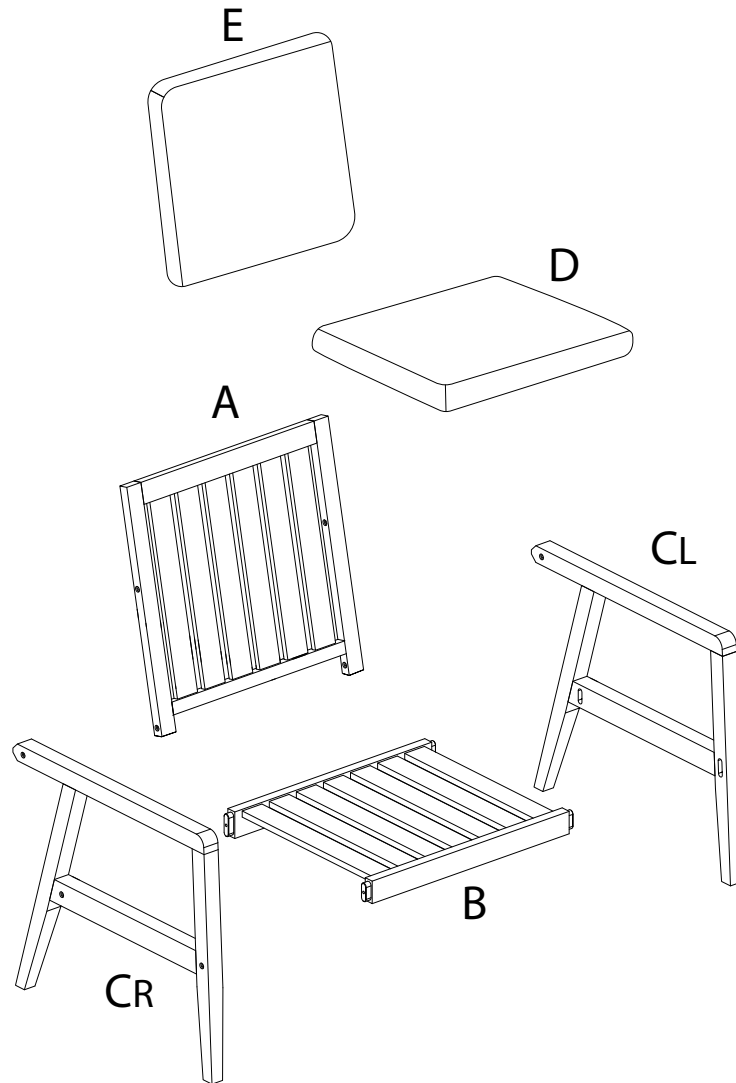

B x 2

1 M6 x 70 x 4	2 M6 x 70 x 4	3 x 4	4 x 1

A x 1	B x 1	C x 2	D x 1	E x 1