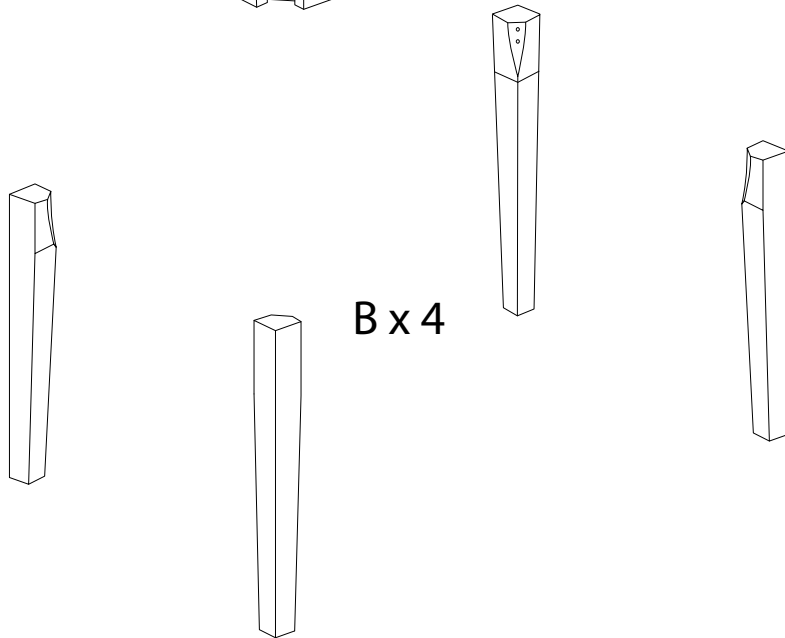

# PALLANO

Diagram illustrating assembly instructions and safety warnings:

- Warning 1:** A warning triangle with an exclamation mark is shown next to a circular inset. The inset shows an L-shaped corner bracket and a power drill with a slash through it, indicating that a power drill should not be used for this step.
- Warning 2:** A second warning triangle with an exclamation mark is shown next to a circular inset. The inset shows a rectangular block being placed on a surface with a slash through it, indicating that the block should not be placed on a soft or uneven surface.
- Time:** A clock icon is shown next to the text "45'", indicating the estimated assembly time.
- Personnel:** An icon of a person is shown next to the number "2", indicating that two people are required for assembly.

1

2

3

C

| A   | B   | 1                 | 2   | 3   |
|-----|-----|-------------------|-----|-----|
|     |     | <br>M8<br>x<br>60 |     |     |
| x 1 | x 4 | x 8               | x 8 | x 1 |

1

|  |  |   |  |  |
|--|--|---|--|--|
| <b>A</b><br><br>x 1 | <b>B</b><br><br>x 4 | <b>1</b><br><br>M8<br>x<br>60<br>x 8 | <b>2</b><br><br>x 8 | <b>3</b><br><br>x 1 |
|--|--|---|--|--|