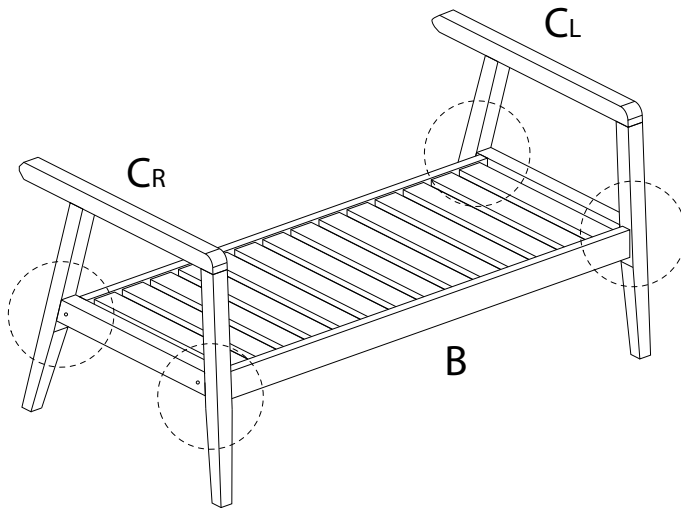

# PALLANO

Diagram illustrating assembly instructions and safety warnings:

- Warning 1:** A warning triangle with an exclamation mark is shown next to a circular inset. The inset shows an L-shaped corner bracket and a power drill with a slash through it, indicating that a power drill should not be used for this step.
- Warning 2:** A second warning triangle with an exclamation mark is shown next to a circular inset. The inset shows a rectangular block being placed on a surface with a slash through it, indicating that the block should not be placed on a soft or uneven surface.
- Time:** A clock icon is shown next to the text "45'", indicating the estimated assembly time.
- Personnel:** An icon of a person is shown next to the number "2", indicating that two people are required for assembly.

# A

1

2

3