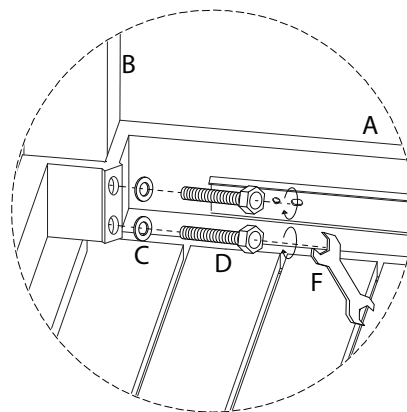

# SKALOMA

Assembly instructions for the table, including tool requirements, time, and person count.

**Tools:** A circle containing a screwdriver and a wrench, and a crossed-out power drill icon.

**Warning:** A triangle with an exclamation mark.

**Time:** A clock icon with the text "15'".

**Person Count:** A person icon with the text "1".

**Warning:** A triangle with an exclamation mark.

**Warning:** A circle containing a diagram of a block on a mat and a crossed-out diagram of a block on a surface.

A	B	C	D	E	F
			 M8 x 35		
x 1	x 4	x 8	x 8	x 1	x 1

!

1

2

3

4

5