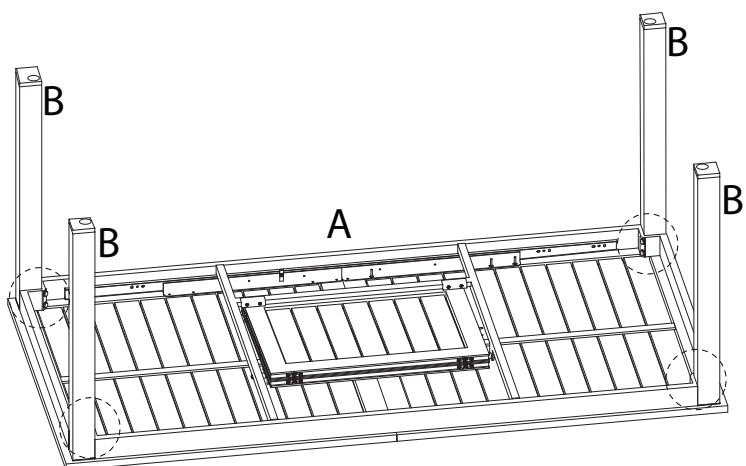

# SKALOMA

Assembly instructions for the table, including tool requirements, time, and person count.

**Tools:** A circle containing a screwdriver and a wrench, and a crossed-out power drill icon.

**Warning:** A triangle with an exclamation mark.

**Time:** A clock icon with the text "15'".

**Person Count:** A person icon with the text "1".

**Warning:** A triangle with an exclamation mark.

**Warning:** A circle containing a diagram of a block on a mat and a crossed-out diagram of a block on a surface.

A	B	C	D	E	F
			 M8 x 35		
x 1	x 4	x 8	x 8	x 1	x 1

!

1

2

3

4

5