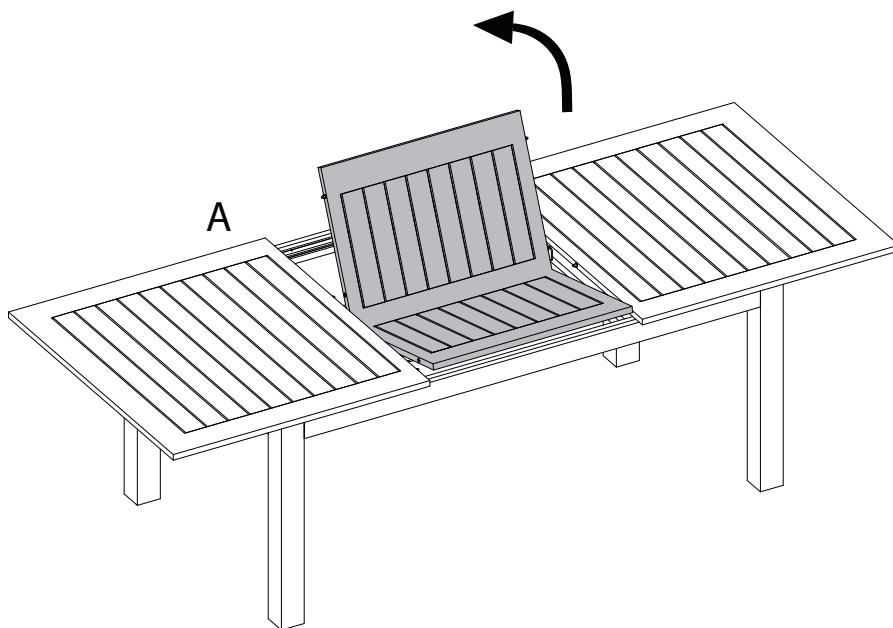

# SKALOMA

Assembly instructions for the table, including tool requirements, time, and person count.

**Tools:** A circle containing a screwdriver and a wrench, and a crossed-out power drill icon.

**Warning:** A triangle with an exclamation mark.

**Time:** A clock icon with the text "15'".

**Person Count:** A person icon with the text "1".

**Warning:** A triangle with an exclamation mark.

**Warning:** A circle containing a diagram of a block on a mat and a crossed-out diagram of a block on a surface.

A	B	C	D	E	F
			 M8 x 35		
x 1	x 4	x 8	x 8	x 1	x 1

!

1

2

3

4

5