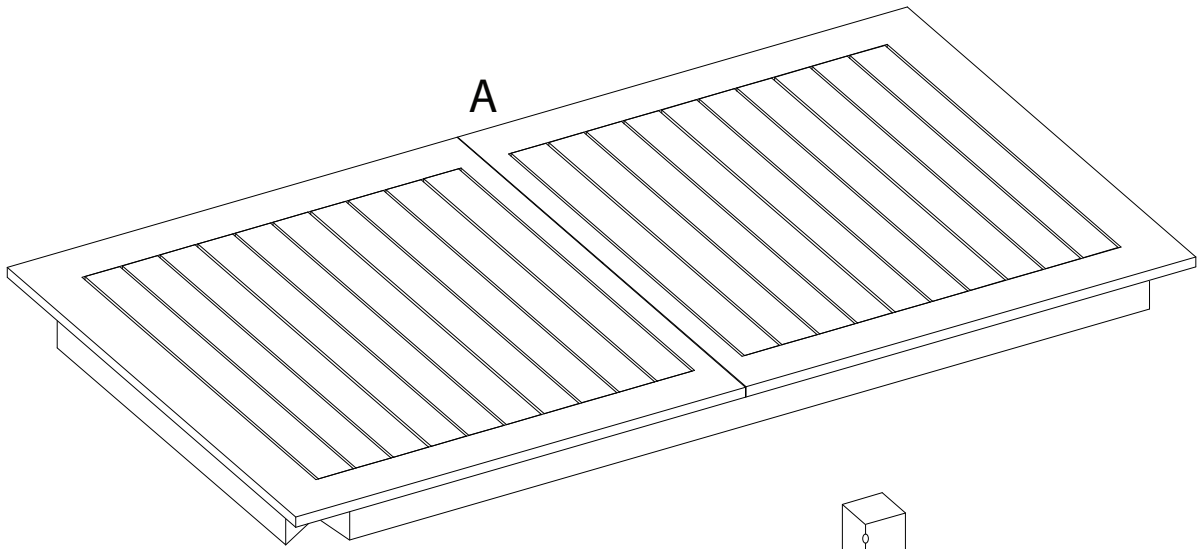

# SKALOMA

Assembly instructions for the table, including tool requirements, time, and person count.

**Tools:** A circle containing a screwdriver and a wrench, and a crossed-out power drill icon.

**Warning:** A triangle with an exclamation mark.

**Time:** A clock icon with the text "15'".

**Person Count:** A person icon with the text "1".

**Warning:** A triangle with an exclamation mark.

**Warning:** A circle containing a diagram of a block on a mat and a crossed-out diagram of a block on a surface.