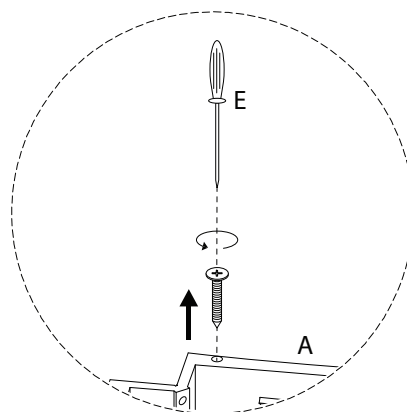

# SKALOMA

Assembly instructions for the table, including tool requirements, time, and person count.

**Tools:** A circle containing a screwdriver and a wrench, and a crossed-out power drill icon.

**Warning:** A triangle with an exclamation mark.

**Time:** A clock icon with the text "15'".

**Person Count:** A person icon with the text "1".

**Warning:** A triangle with an exclamation mark.

**Warning:** A circle containing a diagram of a block on a mat and a crossed-out diagram of a block on a surface.

A	B	C	D	E	F
			 M8 x 35		
x 1	x 4	x 8	x 8	x 1	x 1

!

1

2

3

4

5