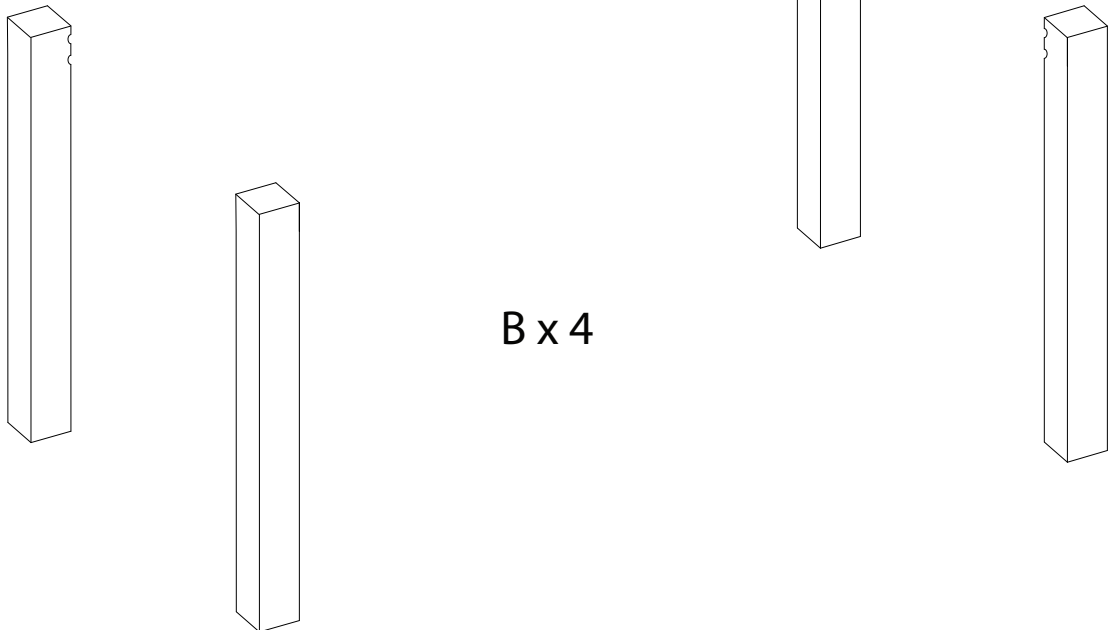

# SKALOMA

Assembly instructions for the table, including tool requirements, time, and person count.

**Tools:** A circle containing a screwdriver and a wrench, and a crossed-out power drill icon.

**Warning:** A triangle with an exclamation mark.

**Time:** A clock icon with the text "15'".

**Person Count:** A person icon with the text "1".

**Warning:** A triangle with an exclamation mark.

**Warning:** A circle containing a diagram of a block on a mat and a crossed-out diagram of a block on a surface.