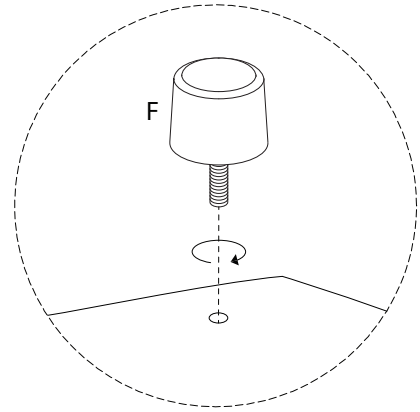

1

A

x1

B

x1

F

x4