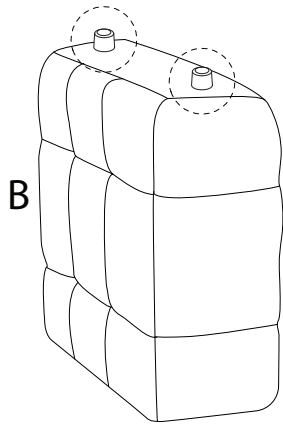

1

A

x1

B

x1

F

x4