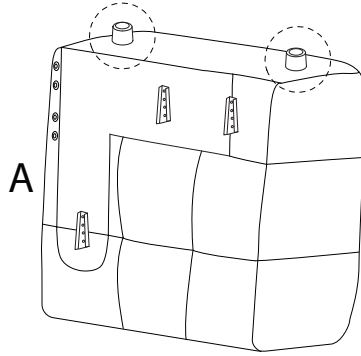

1

A

x1

B

x1

F

x4