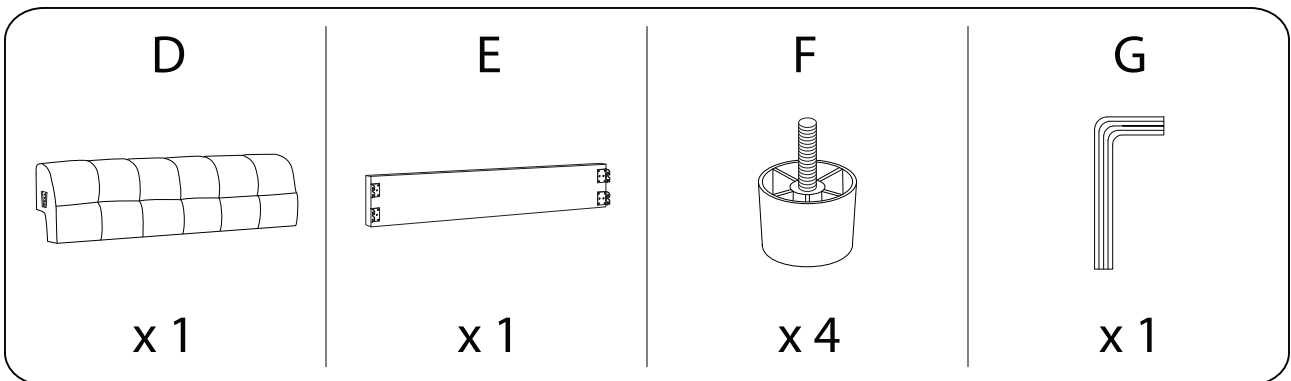

# MULLOLA

An L-shaped metal bracket is shown inside a circle. To its right is a power drill with a diagonal line through it, indicating it should not be used.	A warning triangle containing an exclamation mark.	A clock face showing approximately 9:15.
A rectangular block is shown on a mat with a hatched pattern. To its right is the same block with a diagonal line through it, indicating it should not be used.	A warning triangle containing an exclamation mark.	A simple line drawing of a person.

45'

2

1/4

1

A

x1

B

x1