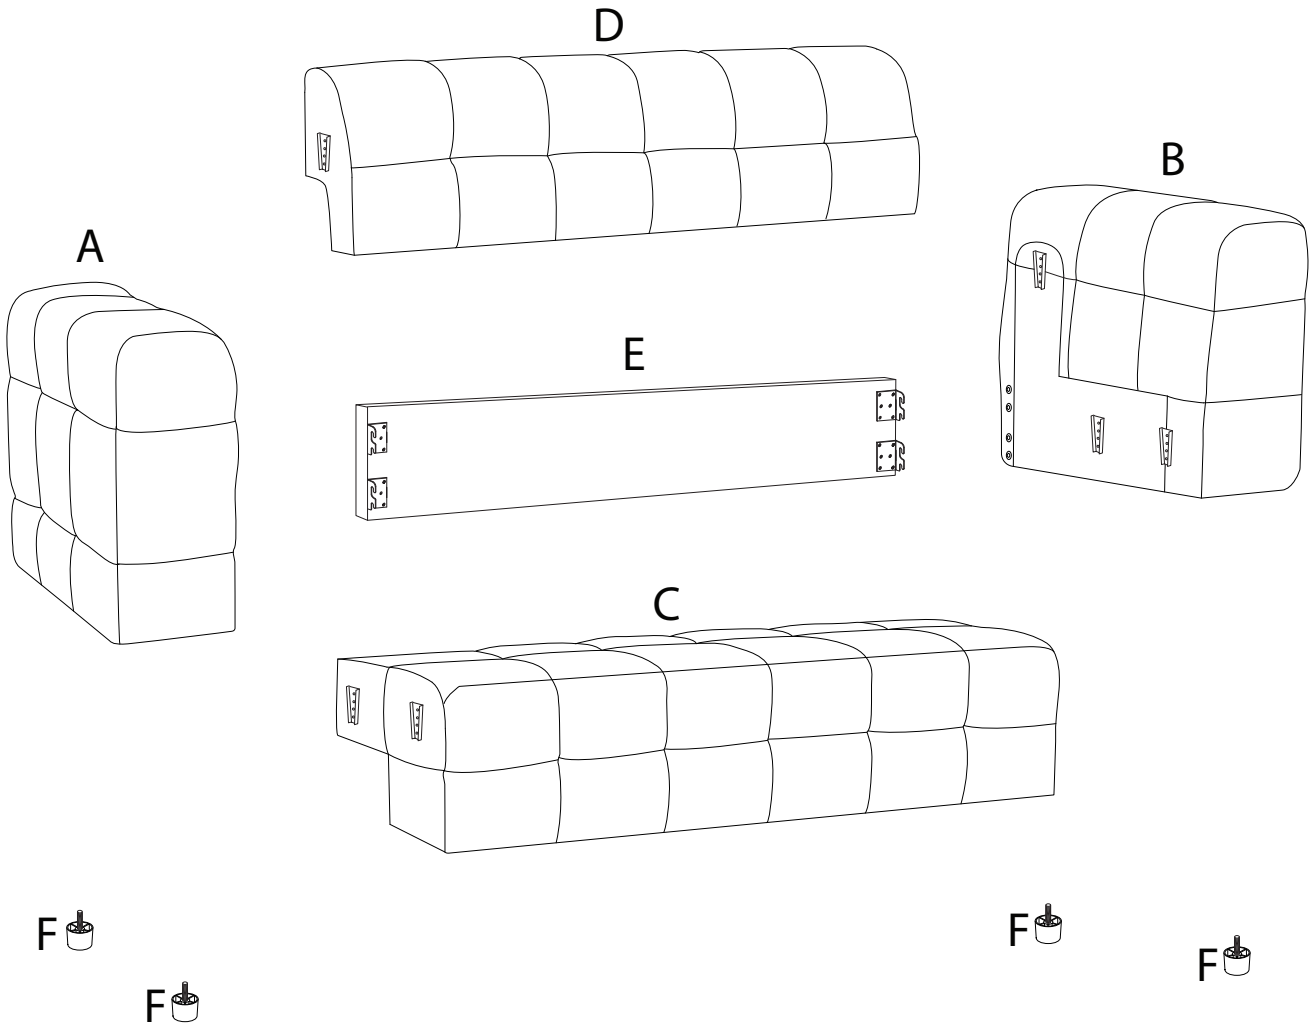

# MULLOLA

An L-shaped metal bracket is shown inside a circle. To its right is a power drill with a diagonal line through it, indicating it should not be used.	A warning triangle containing an exclamation mark.	A clock face showing approximately 9:15.
A rectangular block is shown on a mat with a hatched pattern. To its right is the same block with a diagonal line through it, indicating it should not be used.	A warning triangle containing an exclamation mark.	A simple line drawing of a person.

45'

2

1/4

1

A

x1

B

x1