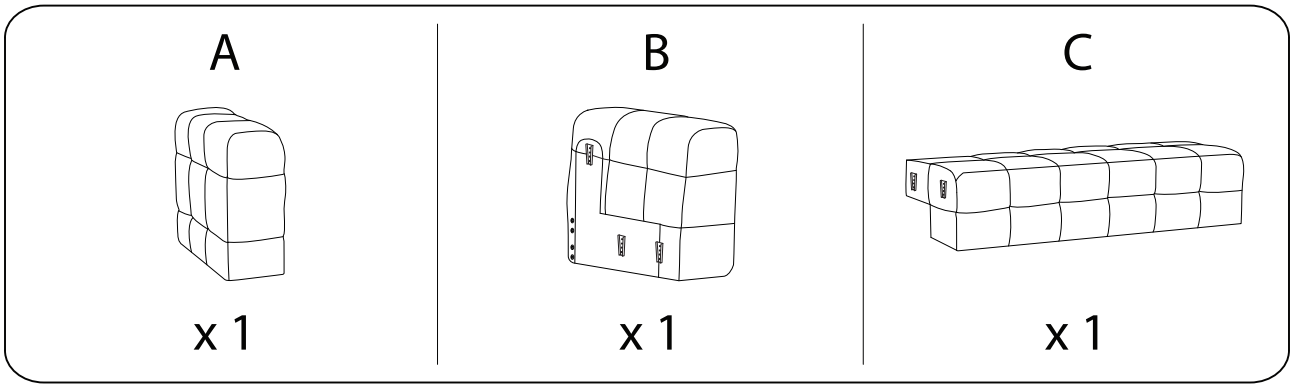

# MULLOLA

An L-shaped metal bracket is shown inside a circle. To its right is a power drill with a diagonal line through it, indicating it should not be used.	A warning triangle containing an exclamation mark.	A clock face showing approximately 9:15.
A rectangular block is shown on a mat with a hatched pattern. To its right is the same block with a diagonal line through it, indicating it should not be used.	A warning triangle containing an exclamation mark.	A simple line drawing of a person.

45'

2

1/4

1

A

x1

B

x1