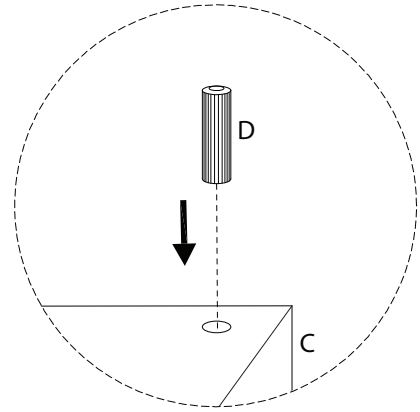

# SIGGARD

An L-shaped metal bracket is shown inside a circle. To its right is a power drill with a diagonal line through it, indicating it should not be used.	A warning triangle containing an exclamation mark.	A clock face showing approximately 1:50.
A rectangular block is shown on a mat with a hatched pattern inside a circle. To its right is the same block on the mat with a diagonal line through it, indicating it should not be used.	A warning triangle containing an exclamation mark.	A simple icon of a person.

15'

2

1/4

**B x 2**

**A**

**C x 4**

1

2