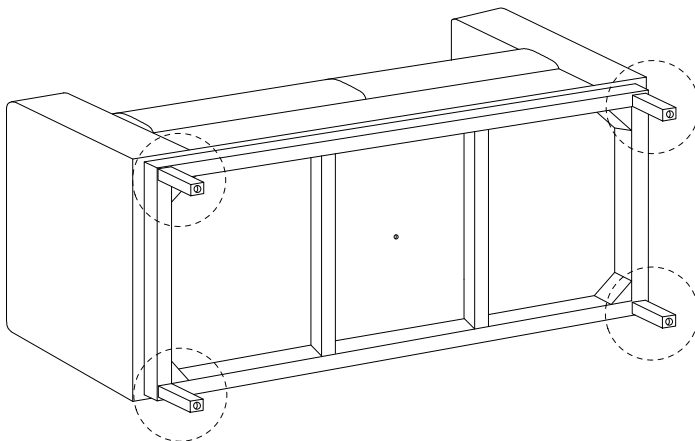

# SIGGARD

An L-shaped metal bracket is shown inside a circle. To its right is a power drill with a diagonal line through it, indicating it should not be used.	A warning triangle containing an exclamation mark.	A clock face showing approximately 1:50.
A rectangular block is shown on a mat with a hatched pattern inside a circle. To its right is the same block on the mat with a diagonal line through it, indicating it should not be used.	A warning triangle containing an exclamation mark.	A simple icon of a person.

15'

2

1/4

**B x 2**

**A**

**C x 4**

1

2