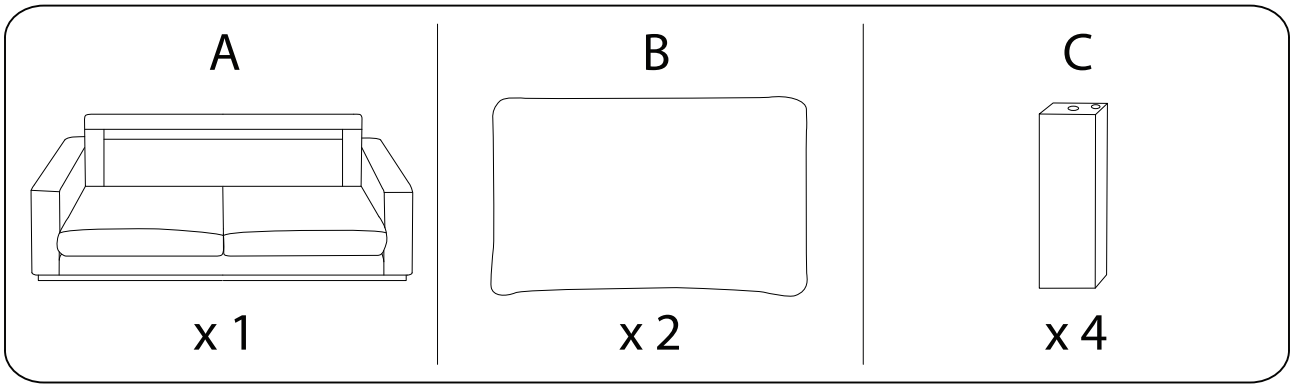

# SIGGARD

An L-shaped metal bracket is shown inside a circle. To its right is a power drill with a diagonal line through it, indicating it should not be used.	A warning triangle containing an exclamation mark.	A clock face showing approximately 1:50.
A rectangular block is shown on a mat with a hatched pattern inside a circle. To its right is the same block on the mat with a diagonal line through it, indicating it should not be used.	A warning triangle containing an exclamation mark.	A simple icon of a person.

15'

2

1/4

**B x 2**

**A**

**C x 4**

1

2