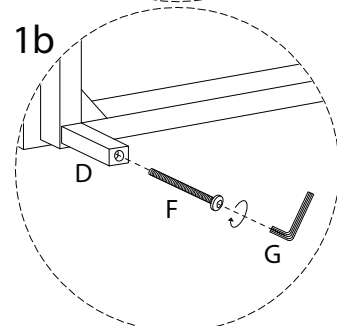

# SIGGARD

An L-shaped metal bracket is shown inside a circle. To its right is a power drill with a diagonal line through it, indicating it should not be used.	A warning triangle containing an exclamation mark.	A clock face showing approximately 1:50.
A rectangular block is shown on a mat with a hatched pattern inside a circle. To its right is the same block on the mat with a diagonal line through it, indicating it should not be used.	A warning triangle containing an exclamation mark.	A simple icon of a person.

15'

2

1/4

**B x 2**

**A**

**C x 4**

1

2