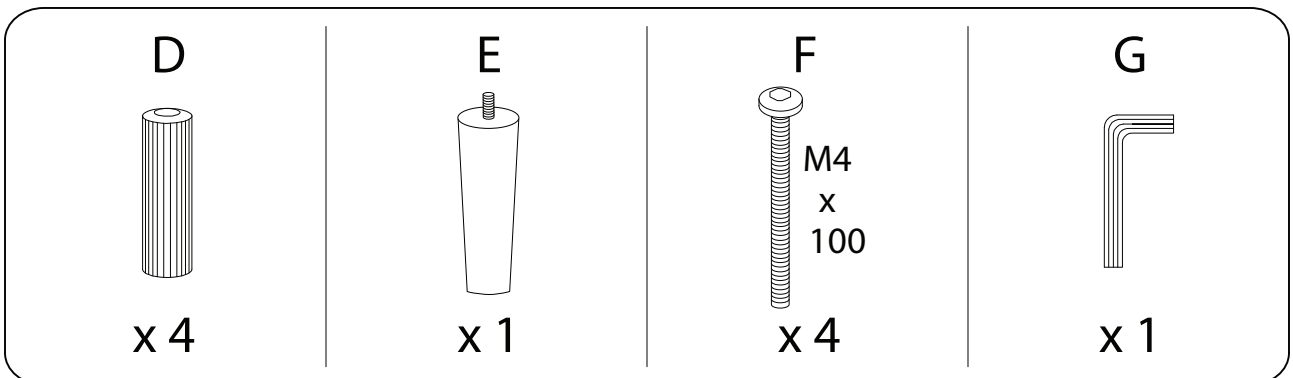

# SIGGARD

An L-shaped metal bracket is shown inside a circle. To its right is a power drill with a diagonal line through it, indicating it should not be used.	A warning triangle containing an exclamation mark.	A clock face showing approximately 1:50.
A rectangular block is shown on a mat with a hatched pattern inside a circle. To its right is the same block on the mat with a diagonal line through it, indicating it should not be used.	A warning triangle containing an exclamation mark.	A simple icon of a person.

15'

2

1/4

**B x 2**

**A**

**C x 4**

1

2