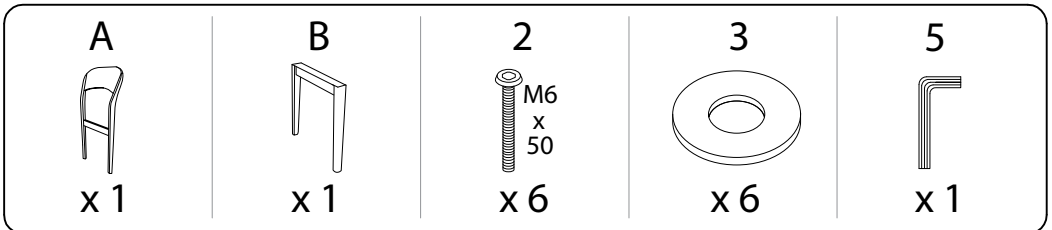

ALVIN

Assembly instructions for the chair, including tool requirements, time, and personnel.

Tools: A circle containing a screwdriver and an Allen key, and a crossed-out power drill.

Warnings: Two warning triangles (exclamation marks) are shown, one above the tool icons and one above the personnel icon.

Time: A clock icon with the text "30'" below it.

Personnel: A person icon with the number "2" below it.

A	B	C₁	C₂	D
				
x 1	x 1	x 1	x 1	x 1

1	2	3	4	5
 M4 x 32	 M6 x 50			
x 3	x 6	x 6	x 4	x 1

1

2

3

D

x 1

1

x 3