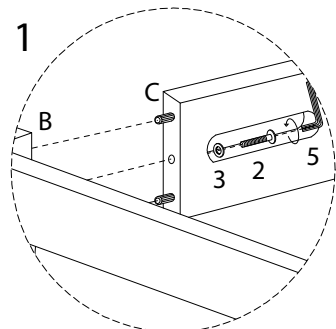

ALVIN

Assembly instructions for the chair, including tool requirements, time, and personnel.

Tools: A circle containing a screwdriver and an Allen key, and a crossed-out power drill.

Warnings: Two warning triangles (exclamation marks) are shown, one above the tool icons and one above the personnel icon.

Time: A clock icon with the text "30'" below it.

Personnel: A person icon with the number "2" below it.

A	B	C₁	C₂	D
				
x 1	x 1	x 1	x 1	x 1

1	2	3	4	5
 M4 x 32	 M6 x 50			
x 3	x 6	x 6	x 4	x 1

1

2

3

D

x 1

1

x 3