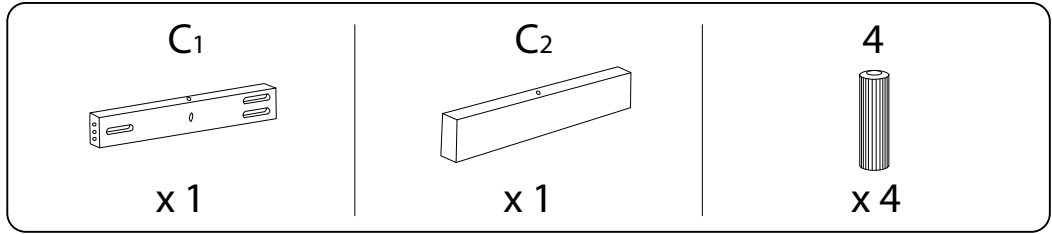

ALVIN

Assembly instructions for the chair, including tool requirements, time, and personnel.

Tools: A circle containing a screwdriver and an Allen key, and a crossed-out power drill.

Warnings: Two warning triangles (exclamation marks) are shown, one above the tool icons and one above the personnel icon.

Time: A clock icon with the text "30'" below it.

Personnel: A person icon with the number "2" below it.

A	B	C₁	C₂	D
				
x 1	x 1	x 1	x 1	x 1

1	2	3	4	5
 M4 x 32	 M6 x 50			
x 3	x 6	x 6	x 4	x 1

1

2

3

D