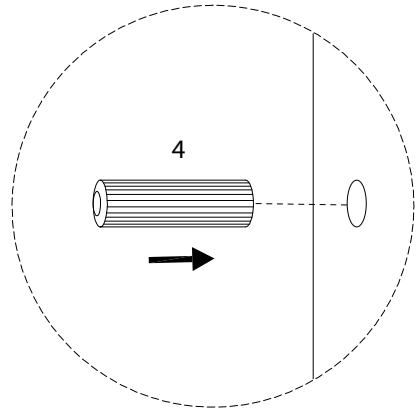

ALVIN

Assembly instructions for the chair, including tool requirements, time, and personnel.

Tools: A circle containing a screwdriver and an Allen key, and a crossed-out power drill.

Warnings: Two warning triangles (exclamation marks) are shown, one above the tool icons and one above the personnel icon.

Time: A clock icon with the text "30'" below it.

Personnel: A person icon with the number "2" below it.

A	B	C₁	C₂	D
				
x 1	x 1	x 1	x 1	x 1

1	2	3	4	5
 M4 x 32	 M6 x 50			
x 3	x 6	x 6	x 4	x 1

1

2

3

D

x 1

1

x 3