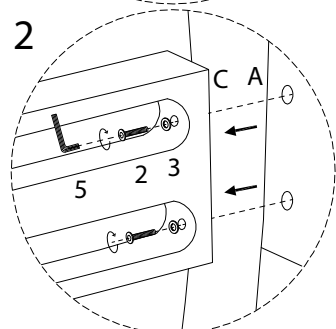

ALVIN

Assembly instructions for the chair, including tool requirements, time, and personnel.

Tools: A circle containing a screwdriver and an Allen key, and a crossed-out power drill.

Warnings: Two warning triangles (exclamation marks) are shown, one above the tool icons and one above the personnel icon.

Time: A clock icon with the text "30'" below it.

Personnel: A person icon with the number "2" below it.

A	B	C₁	C₂	D
				
x 1	x 1	x 1	x 1	x 1

1	2	3	4	5
 M4 x 32	 M6 x 50			
x 3	x 6	x 6	x 4	x 1

1

2

3

D

x 1

1

x 3