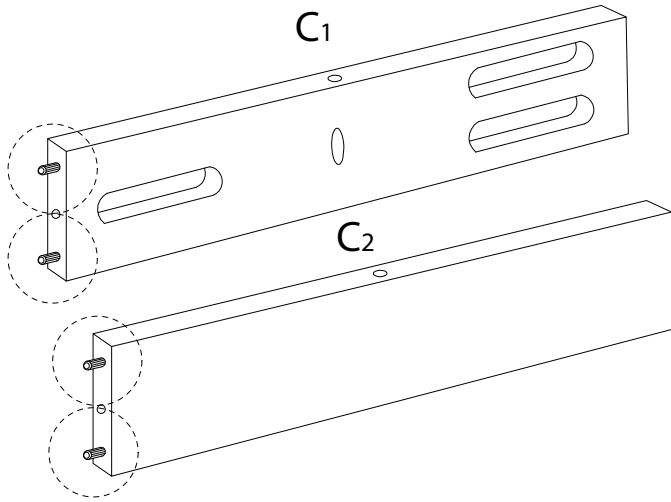

ALVIN

Assembly instructions for the chair, including tool requirements, time, and personnel.

Tools: A circle containing a screwdriver and an Allen key, and a crossed-out power drill.

Warnings: Two warning triangles (exclamation marks) are shown, one above the tool icons and one above the personnel icon.

Time: A clock icon with the text "30'" below it.

Personnel: A person icon with the number "2" below it.

A	B	C₁	C₂	D
				
x 1	x 1	x 1	x 1	x 1

1	2	3	4	5
 M4 x 32	 M6 x 50			
x 3	x 6	x 6	x 4	x 1

1

2

3

D

x 1

1

x 3