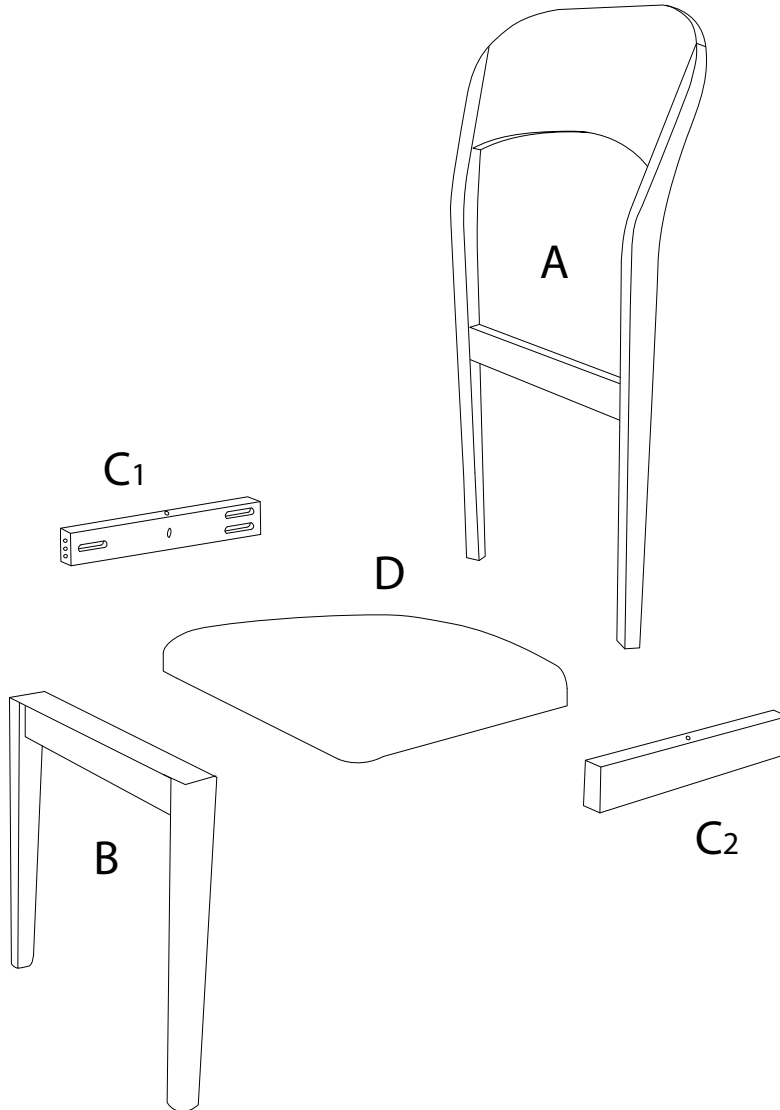

ALVIN

Assembly instructions for the chair, including tool requirements, time, and personnel.

Tools: A circle containing a screwdriver and an Allen key, and a crossed-out power drill.

Warnings: Two warning triangles (exclamation marks) are shown, one above the tool icons and one above the personnel icon.

Time: A clock icon with the text "30'" below it.

Personnel: A person icon with the number "2" below it.

A	B	C₁	C₂	D
				
x 1	x 1	x 1	x 1	x 1

1	2	3	4	5
 M4 x 32	 M6 x 50			
x 3	x 6	x 6	x 4	x 1

1

2

3

D

x 1

1

x 3