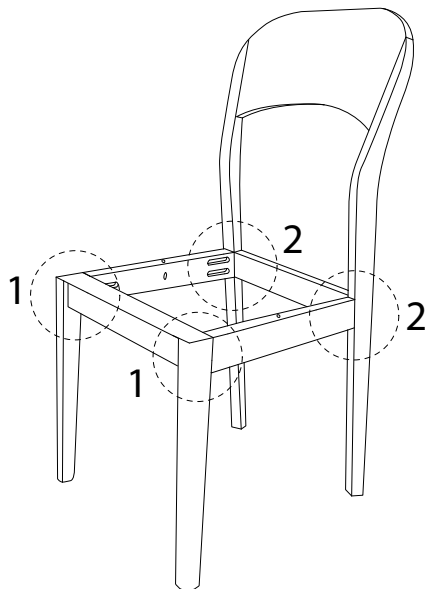

ALVIN

Assembly instructions for the chair, including tool requirements, time, and personnel.

Tools: A circle containing a screwdriver and an Allen key, and a crossed-out power drill.

Warnings: Two warning triangles (exclamation marks) are shown, one above the tool icons and one above the personnel icon.

Time: A clock icon with the text "30'" below it.

Personnel: A person icon with the number "2" below it.

A	B	C₁	C₂	D
				
x 1	x 1	x 1	x 1	x 1

1	2	3	4	5
 M4 x 32	 M6 x 50			
x 3	x 6	x 6	x 4	x 1

1

2

3

D

x 1

1

x 3