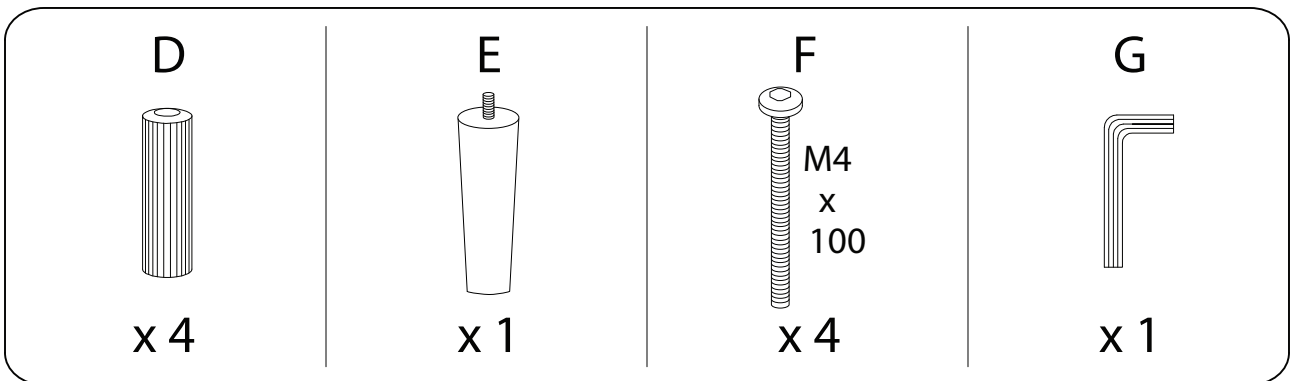

# SIGGARD

An L-shaped metal bracket is shown inside a circle. To its right is a power drill with a diagonal line through it, indicating it should not be used.	A triangle with an exclamation mark inside, indicating a warning.	A simple clock face with hands, representing a time requirement.
A rectangular block is shown on a mat with a hatched pattern. To its right is the same block with a diagonal line through it, indicating it should not be used.	A triangle with an exclamation mark inside, indicating a warning.	A simple stick figure representing a person.

15'

2

1/4

1

2

3

4