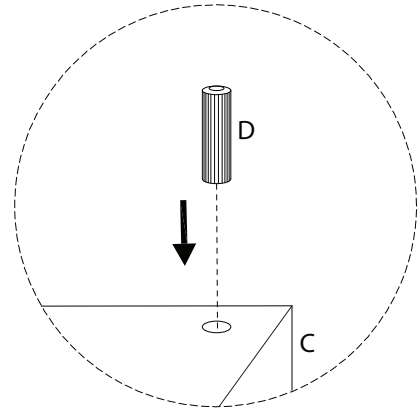

# SIGGARD

An L-shaped metal bracket is shown inside a circle. To its right is a power drill with a diagonal line through it, indicating it should not be used.	A triangle with an exclamation mark inside, indicating a warning.	A simple clock face with hands, representing a time requirement.
A rectangular block is shown on a mat with a hatched pattern. To its right is the same block with a diagonal line through it, indicating it should not be used.	A triangle with an exclamation mark inside, indicating a warning.	A simple stick figure representing a person.

15'

2

1/4

1

2

3

4