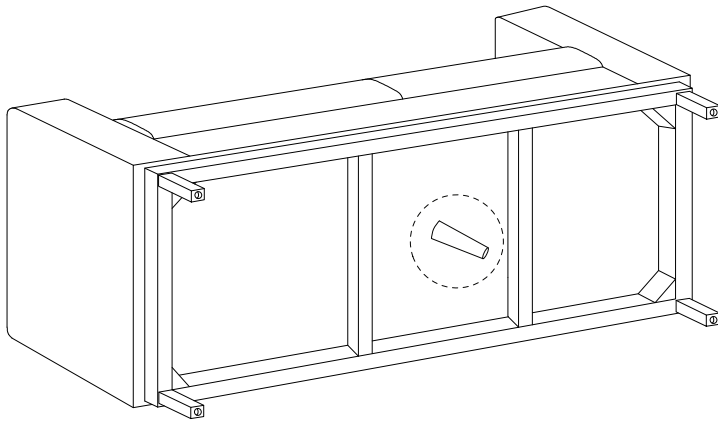

# SIGGARD

An L-shaped metal bracket is shown inside a circle. To its right is a power drill with a diagonal line through it, indicating it should not be used.	A triangle with an exclamation mark inside, indicating a warning.	A simple clock face with hands, representing a time requirement.
A rectangular block is shown on a mat with a hatched pattern. To its right is the same block with a diagonal line through it, indicating it should not be used.	A triangle with an exclamation mark inside, indicating a warning.	A simple stick figure representing a person.

15'

2

1/4

1

2

3

4