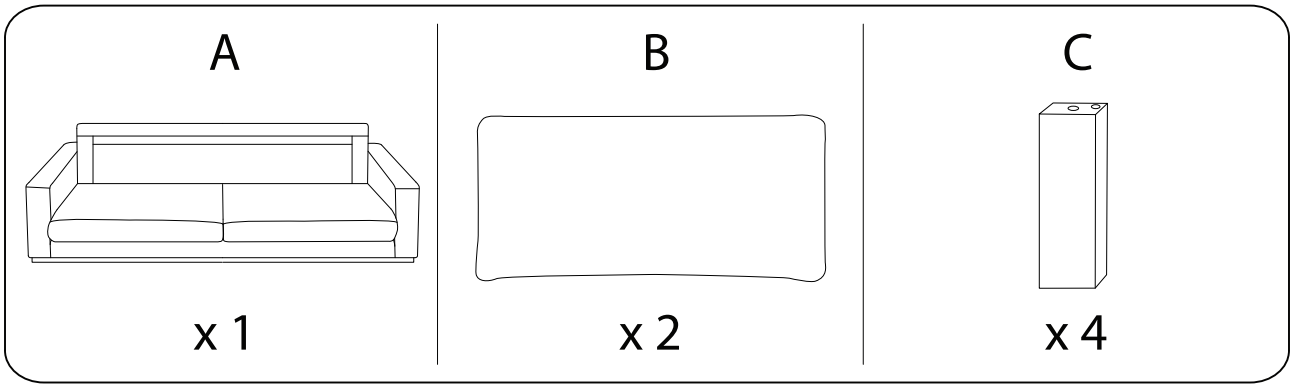

# SIGGARD

An L-shaped metal bracket is shown inside a circle. To its right is a power drill with a diagonal line through it, indicating it should not be used.	A triangle with an exclamation mark inside, indicating a warning.	A simple clock face with hands, representing a time requirement.
A rectangular block is shown on a mat with a hatched pattern. To its right is the same block with a diagonal line through it, indicating it should not be used.	A triangle with an exclamation mark inside, indicating a warning.	A simple stick figure representing a person.

15'

2

1/4

1

2

3

4