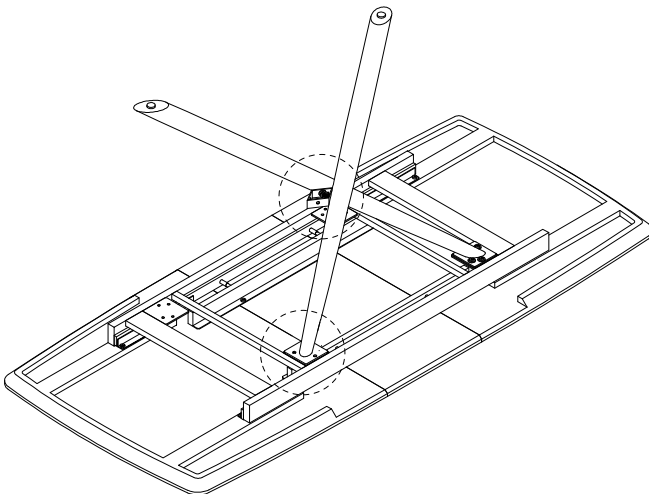

Diagram illustrating a warning for the first step: a circle contains an L-shaped bracket and a crossed-out power drill. To the right is a warning triangle with an exclamation mark. Further right is a clock icon showing 90 minutes.

90'

Diagram illustrating a warning for the second step: a circle contains a rectangular block on a textured surface and a crossed-out block with a downward arrow. To the right is a warning triangle with an exclamation mark. Further right is a person icon and the number 2.

2

1

2

3

4

5

6