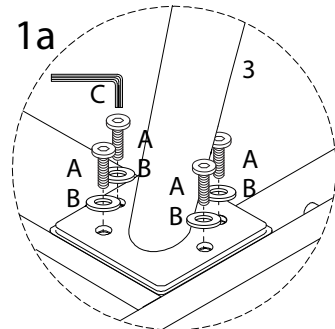

Diagram illustrating a warning for the first step: a circle contains an L-shaped bracket and a crossed-out power drill. To the right is a warning triangle with an exclamation mark. Further right is a clock icon showing 90 minutes.

90'

Diagram illustrating a warning for the second step: a circle contains a rectangular block on a textured surface and a crossed-out block with a downward arrow. To the right is a warning triangle with an exclamation mark. Further right is a person icon and the number 2.

2

1

2

3

4

5

6