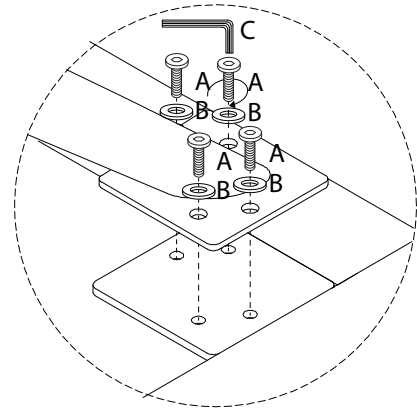

Diagram illustrating a warning for the first step: a circle contains an L-shaped bracket and a crossed-out power drill. To the right is a warning triangle with an exclamation mark. Further right is a clock icon showing 90 minutes.

90'

Diagram illustrating a warning for the second step: a circle contains a rectangular block on a textured surface and a crossed-out block with a downward arrow. To the right is a warning triangle with an exclamation mark. Further right is a person icon and the number 2.

2

1

2

3

4

5

6