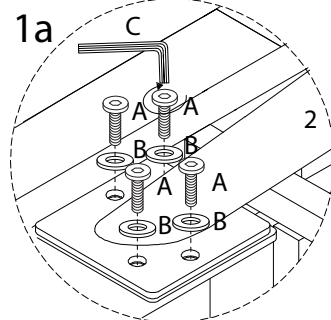

Diagram illustrating a warning for the first step: a circle contains an L-shaped bracket and a crossed-out power drill. To the right is a warning triangle with an exclamation mark. Further right is a clock icon showing 90 minutes.

90'

Diagram illustrating a warning for the second step: a circle contains a rectangular block on a textured surface and a crossed-out block with a downward arrow. To the right is a warning triangle with an exclamation mark. Further right is a person icon and the number 2.

2

1

2

3

4

5

6