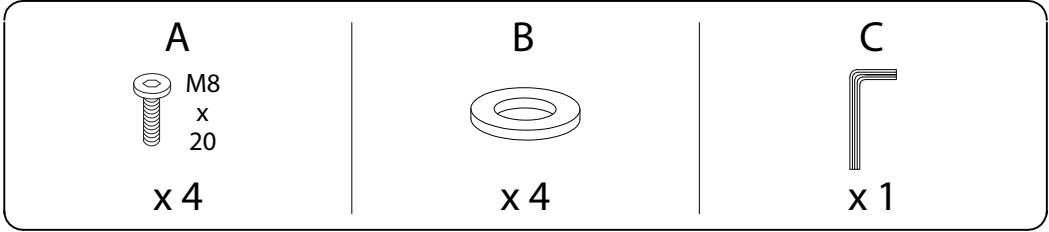

Diagram illustrating a warning for the first step: a circle contains an L-shaped bracket and a crossed-out power drill. To the right is a warning triangle with an exclamation mark. Further right is a clock icon showing 90 minutes.

90'

Diagram illustrating a warning for the second step: a circle contains a rectangular block on a textured surface and a crossed-out block with a downward arrow. To the right is a warning triangle with an exclamation mark. Further right is a person icon and the number 2.

2

1

2

3

4

5

6