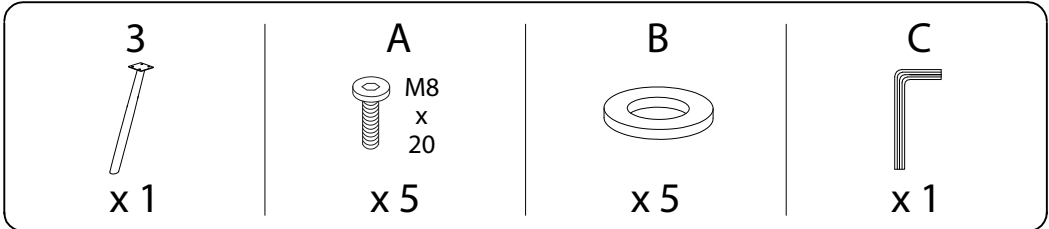

Diagram illustrating a warning for the first step: a circle contains an L-shaped bracket and a crossed-out power drill. To the right is a warning triangle with an exclamation mark. Further right is a clock icon showing 90 minutes.

90'

Diagram illustrating a warning for the second step: a circle contains a rectangular block on a textured surface and a crossed-out block with a downward arrow. To the right is a warning triangle with an exclamation mark. Further right is a person icon and the number 2.

2

1

2

3

4

5

6