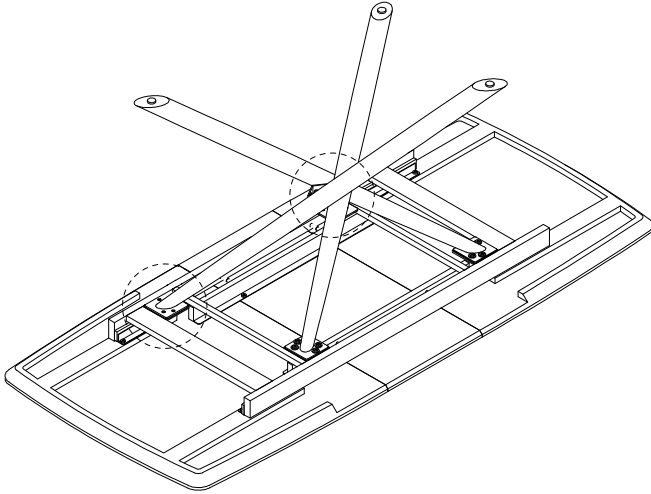

Diagram illustrating a warning for the first step: a circle contains an L-shaped bracket and a crossed-out power drill. To the right is a warning triangle with an exclamation mark. Further right is a clock icon showing 90 minutes.

90'

Diagram illustrating a warning for the second step: a circle contains a rectangular block on a textured surface and a crossed-out block with a downward arrow. To the right is a warning triangle with an exclamation mark. Further right is a person icon and the number 2.

2

1

2

3

4

5

6