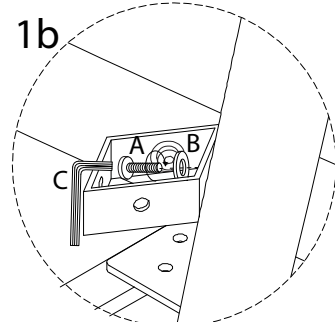

Diagram illustrating a warning for the first step: a circle contains an L-shaped bracket and a crossed-out power drill. To the right is a warning triangle with an exclamation mark. Further right is a clock icon showing 90 minutes.

90'

Diagram illustrating a warning for the second step: a circle contains a rectangular block on a textured surface and a crossed-out block with a downward arrow. To the right is a warning triangle with an exclamation mark. Further right is a person icon and the number 2.

2

1

2

3

4

5

6