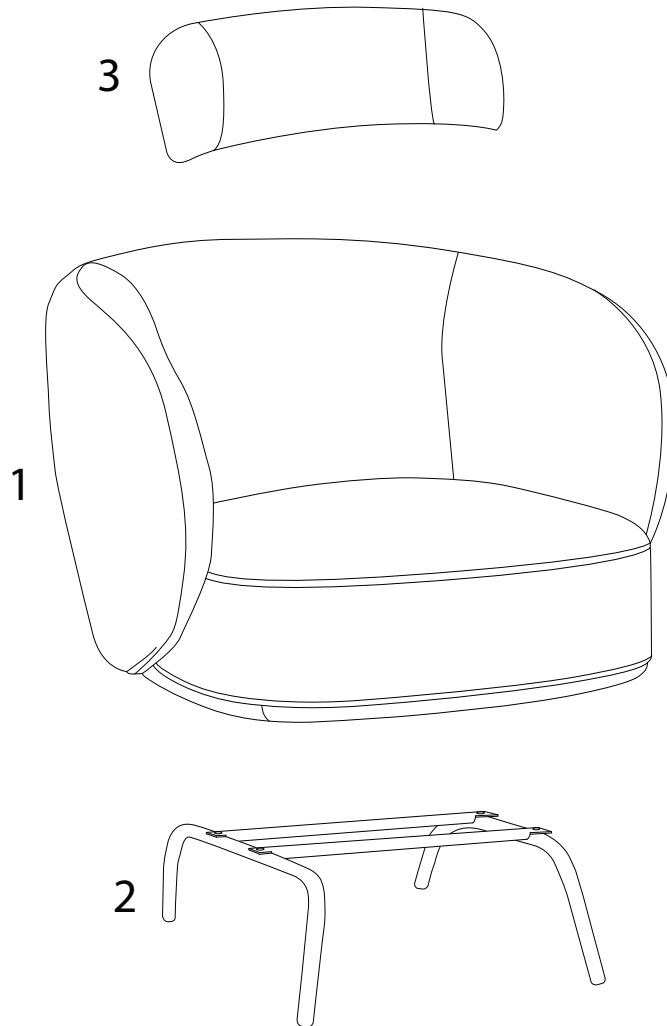

MAKELA

Diagram illustrating assembly instructions and safety warnings:

- Warning 1:** A warning triangle with an exclamation mark is positioned above a box containing:
 - An icon of an L-shaped metal bracket.
 - An icon of a power drill with a diagonal line through it, indicating that a power drill should not be used.
- Warning 2:** A warning triangle with an exclamation mark is positioned above a box containing:
 - An icon of a rectangular block being placed on a surface with a diagonal line through it, indicating that the block should not be placed on the floor.
- Time:** A clock icon is shown next to the text "15'", indicating a 15-minute assembly time.
- Person:** An icon of a person is shown next to the number "1", indicating that one person is required for assembly.