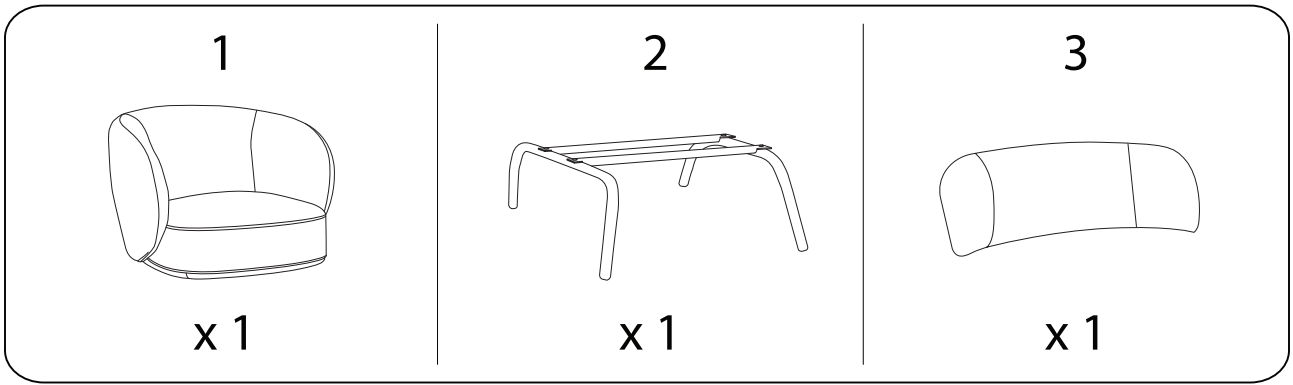

MAKELA

Diagram illustrating assembly instructions and safety warnings:

- Warning 1:** A warning triangle with an exclamation mark is positioned above a box containing:
 - An icon of an L-shaped metal bracket.
 - An icon of a power drill with a diagonal line through it, indicating that a power drill should not be used.
- Warning 2:** A warning triangle with an exclamation mark is positioned above a box containing:
 - An icon of a rectangular block being placed on a surface with a diagonal line through it, indicating that the block should not be placed on the floor.
- Time:** A clock icon is shown next to the text "15'", indicating a 15-minute assembly time.
- Person:** An icon of a person is shown next to the number "1", indicating that one person is required for assembly.