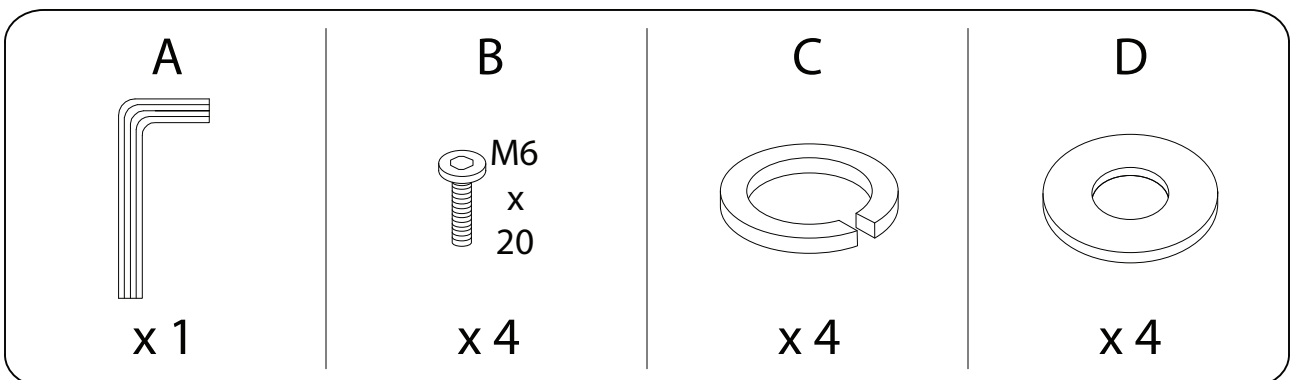

MAKELA

Diagram illustrating assembly instructions and safety warnings:

- Warning 1:** A warning triangle with an exclamation mark is positioned above a box containing:
 - An icon of an L-shaped metal bracket.
 - An icon of a power drill with a diagonal line through it, indicating that a power drill should not be used.
- Warning 2:** A warning triangle with an exclamation mark is positioned above a box containing:
 - An icon of a rectangular block being placed on a surface with a diagonal line through it, indicating that the block should not be placed on the floor.
- Time:** A clock icon is shown next to the text "15'", indicating a 15-minute assembly time.
- Person:** An icon of a person is shown next to the number "1", indicating that one person is required for assembly.