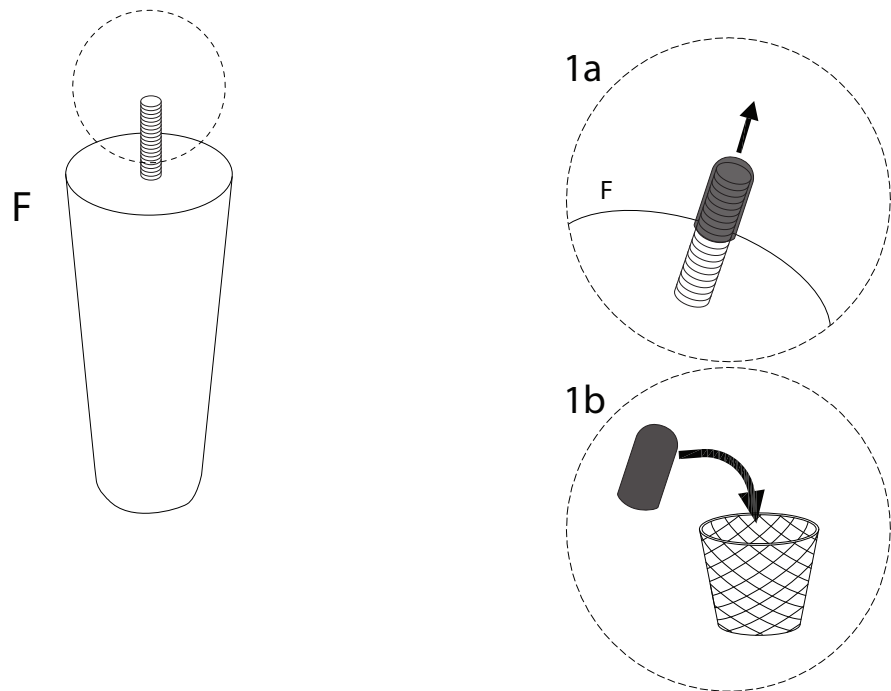

MARE

Diagram illustrating safety instructions for assembly:

- Top Section:** A box containing a crossed-out power drill icon and a warning triangle with an exclamation mark. To the right is a clock icon with the text "10'" below it.
- Bottom Section:** A box containing two icons: a cushion being placed on a mat and a crossed-out icon of a cushion being placed on a surface. To the right is a person icon with the text "2" below it.

!

!

1

C

x 1

D

x 1

F