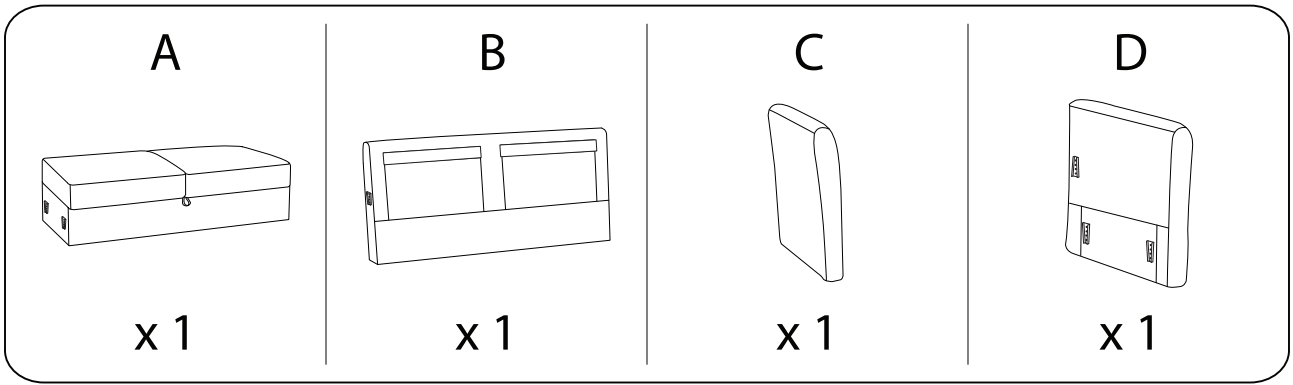

MARE

Diagram illustrating safety instructions for assembly:

- Top Section:** A box containing a crossed-out power drill icon and a warning triangle with an exclamation mark. To the right is a clock icon with the text "10'" below it.
- Bottom Section:** A box containing two icons: a cushion being placed on a mat and a crossed-out icon of a cushion being placed on a surface. To the right is a person icon with the text "2" below it.

!

!

1

C

x 1

D

x 1

F