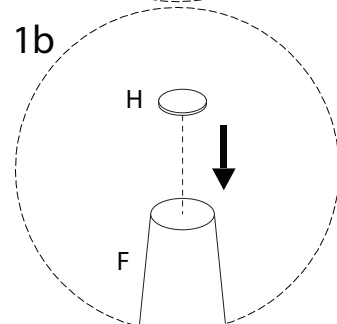

MARE

Diagram illustrating safety instructions for assembly:

- Top Section:** A box containing a crossed-out power drill icon and a warning triangle with an exclamation mark. To the right is a clock icon with the text "10'" below it.
- Bottom Section:** A box containing two icons: a cushion being placed on a mat and a crossed-out icon of a cushion being placed on a surface. To the right is a person icon with the text "2" below it.

x 4

G

x 4

2

H

x 4

3

A

x 1

4

B

x 1

5

6