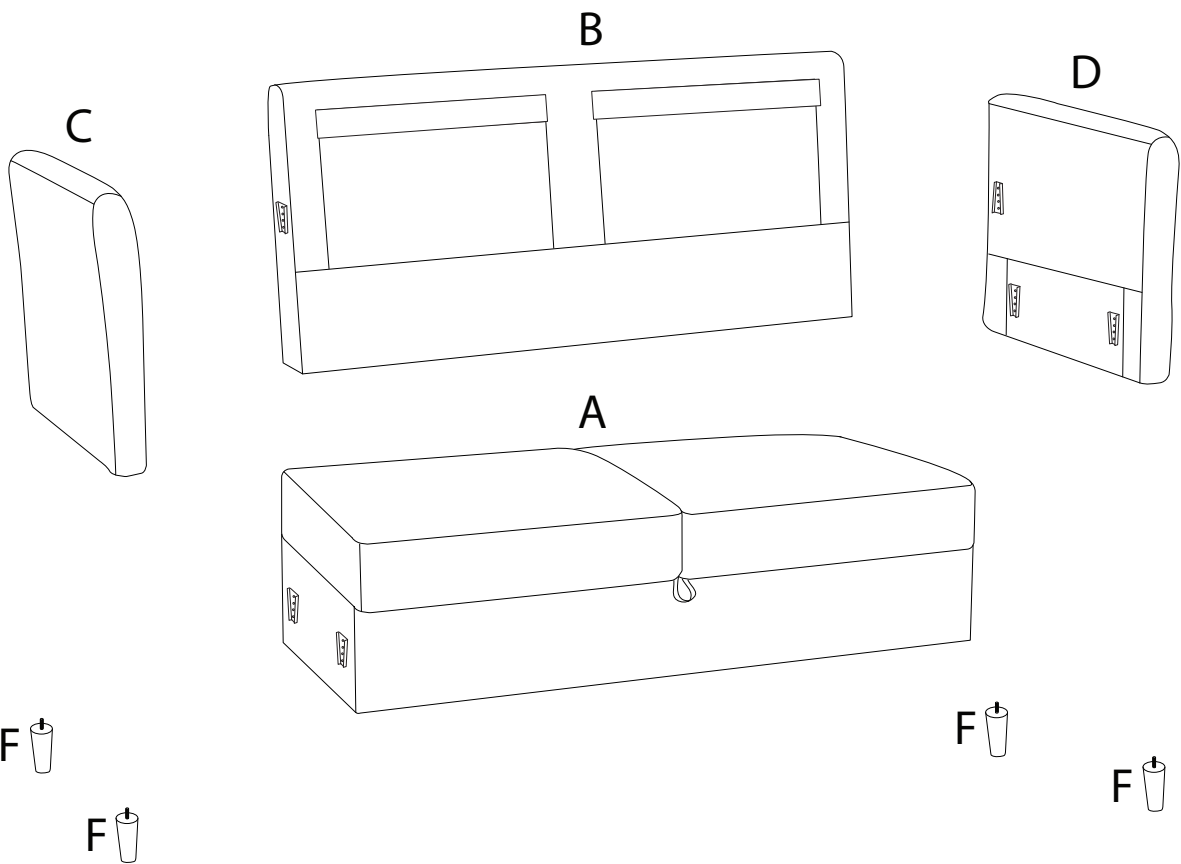

MARE

Diagram illustrating safety instructions for assembly:

- Top Section:** A box containing a crossed-out power drill icon and a warning triangle with an exclamation mark. To the right is a clock icon with the text "10'" below it.
- Bottom Section:** A box containing two icons: a cushion being placed on a mat and a crossed-out icon of a cushion being placed on a surface. To the right is a person icon with the text "2" below it.

!

!

1

C

x 1

D

x 1

F