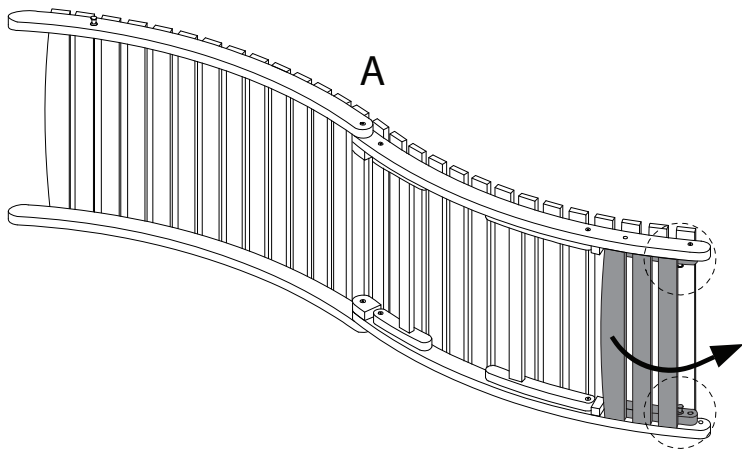

LUINO

Diagram illustrating assembly instructions and warnings:

- Warning 1:** A crossed-out power drill icon indicates that a power drill should not be used for assembly.
- Warning 2:** A crossed-out icon of a rectangular block being inserted into a hole indicates that the block should not be inserted in that manner.
- Time:** A clock icon with the number 5' below it indicates that the assembly time is 5 minutes.
- Person:** An icon of a person with the number 1 below it indicates that one person is required for assembly.

1

2

3

4

5