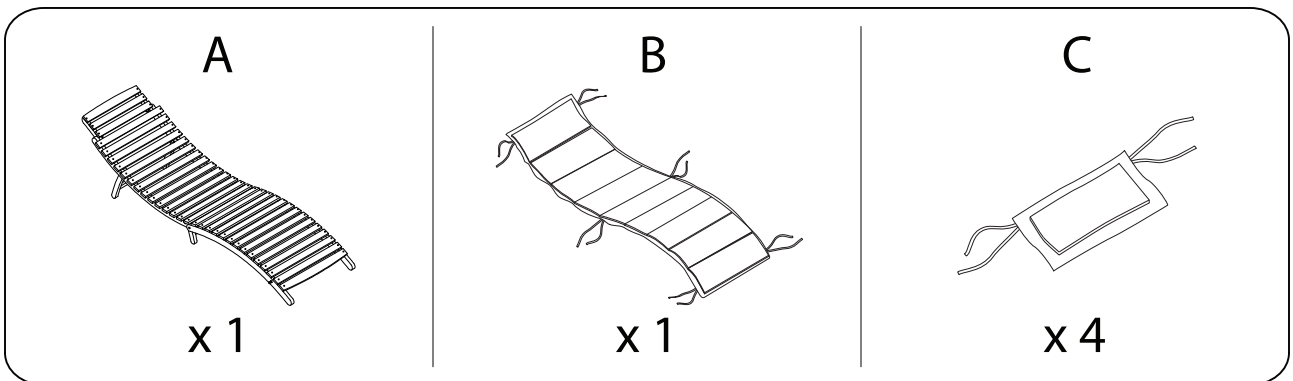

LUINO

Diagram illustrating assembly instructions and warnings:

- Warning 1:** A crossed-out power drill icon indicates that a power drill should not be used for assembly.
- Warning 2:** A crossed-out icon of a rectangular block being inserted into a hole indicates that the block should not be inserted in that manner.
- Time:** A clock icon with the number 5' below it indicates that the assembly time is 5 minutes.
- Person:** An icon of a person with the number 1 below it indicates that one person is required for assembly.