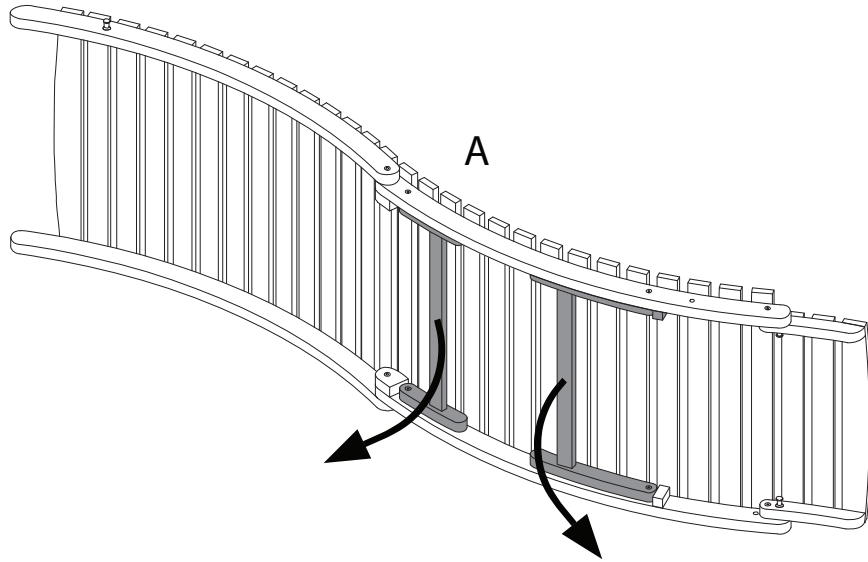

LUINO

Diagram illustrating assembly instructions and warnings:

- Warning 1:** A crossed-out power drill icon indicates that a power drill should not be used for assembly.
- Warning 2:** A crossed-out icon of a rectangular block being inserted into a hole indicates that the block should not be inserted in that manner.
- Time:** A clock icon with the number 5' below it indicates that the assembly time is 5 minutes.
- Person:** An icon of a person with the number 1 below it indicates that one person is required for assembly.

1

2

3

4

5