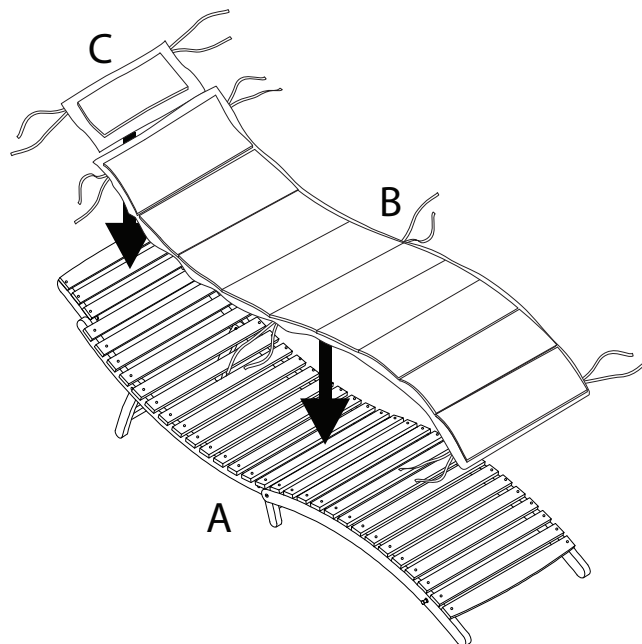

LUINO

Diagram illustrating assembly instructions and warnings:

- Warning 1:** A crossed-out power drill icon indicates that a power drill should not be used for assembly.
- Warning 2:** A crossed-out icon of a rectangular block being inserted into a hole indicates that the block should not be inserted in that manner.
- Time:** A clock icon with the number 5' below it indicates that the assembly time is 5 minutes.
- Person:** An icon of a person with the number 1 below it indicates that one person is required for assembly.

1

2

3

4

5