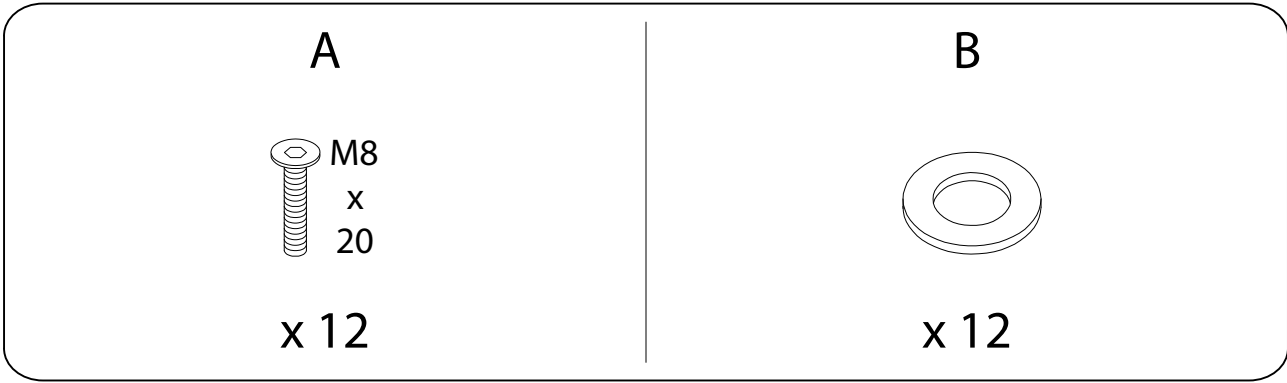

Assembly instructions for the table, including safety warnings, time estimate, and person count.

Warning 1: Do not use a power drill. Use an Allen key. 

Warning 2: Do not use a power drill. Use a screwdriver. 

Time: 30' 

Person Count: 2 

1

!

!