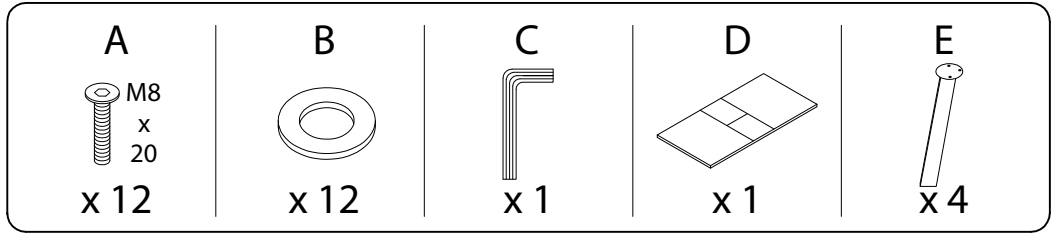

Assembly instructions for the table, including safety warnings, time estimate, and person count.

Warning 1: Do not use a power drill. Use an Allen key. 

Warning 2: Do not use a power drill. Use a screwdriver. 

Time: 30' 

Person Count: 2 

1

!

!