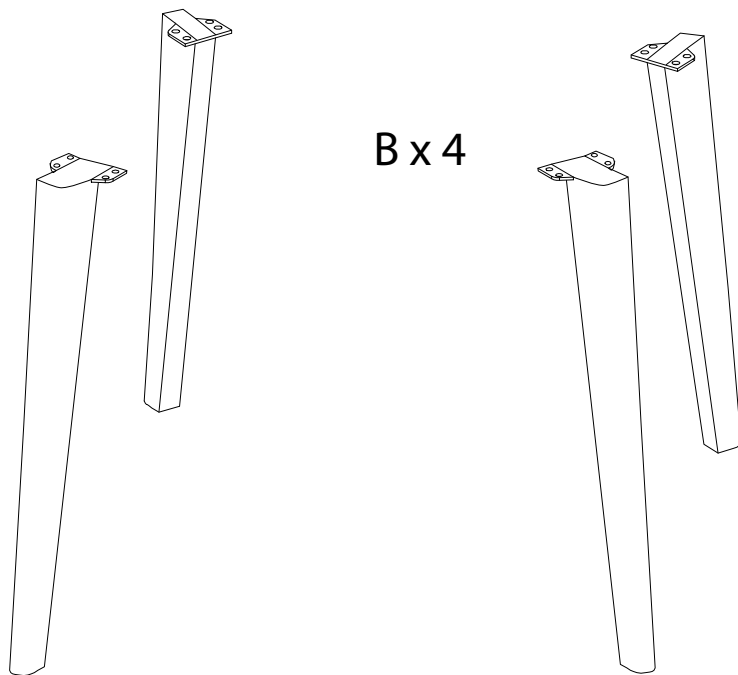

MOSBY

Assembly instructions for the table, including safety warnings, estimated time, and required personnel.

Warning 1: Do not use a power drill on the L-shaped metal bracket. 

Warning 2: Do not use a power drill on the wooden base. 

Estimated Time: 20' 

Required Personnel: 2 

A

B x 4

A	B	C	D	E
			 M8 x 25	
x 1	x 4	x 16	x 16	x 1

1