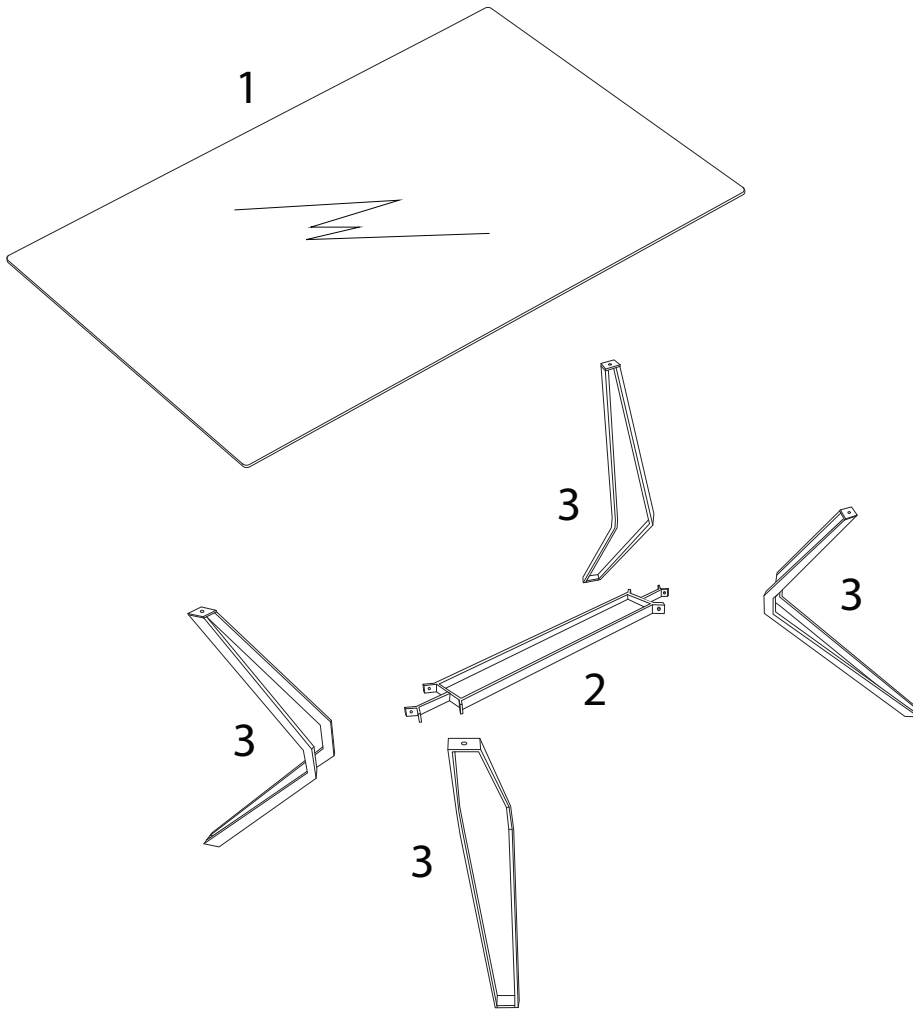

Diagram illustrating safety instructions for table assembly:

- Warning 1:** A warning triangle with an exclamation mark is shown next to a box containing an L-shaped bracket and a crossed-out power drill. To the right of this box is a clock icon with the text "40'", indicating a 40-minute assembly time.
- Warning 2:** A warning triangle with an exclamation mark is shown next to a box containing a rectangular block on a base and a crossed-out screwdriver. To the right of this box is a person icon with the text "2", indicating that two people are required for assembly.