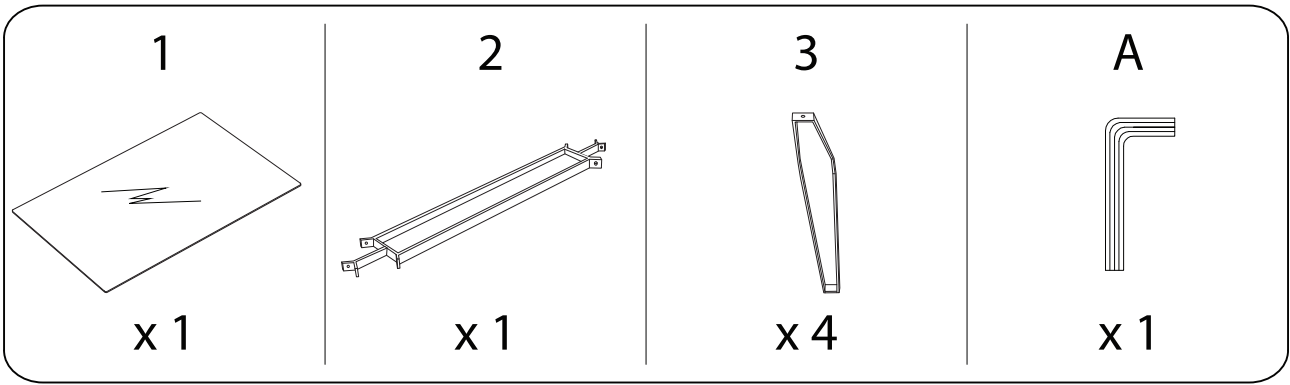

Diagram illustrating safety instructions for table assembly:

- Warning 1:** A warning triangle with an exclamation mark is shown next to a box containing an L-shaped bracket and a crossed-out power drill. To the right of this box is a clock icon with the text "40'", indicating a 40-minute assembly time.
- Warning 2:** A warning triangle with an exclamation mark is shown next to a box containing a rectangular block on a base and a crossed-out screwdriver. To the right of this box is a person icon with the text "2", indicating that two people are required for assembly.