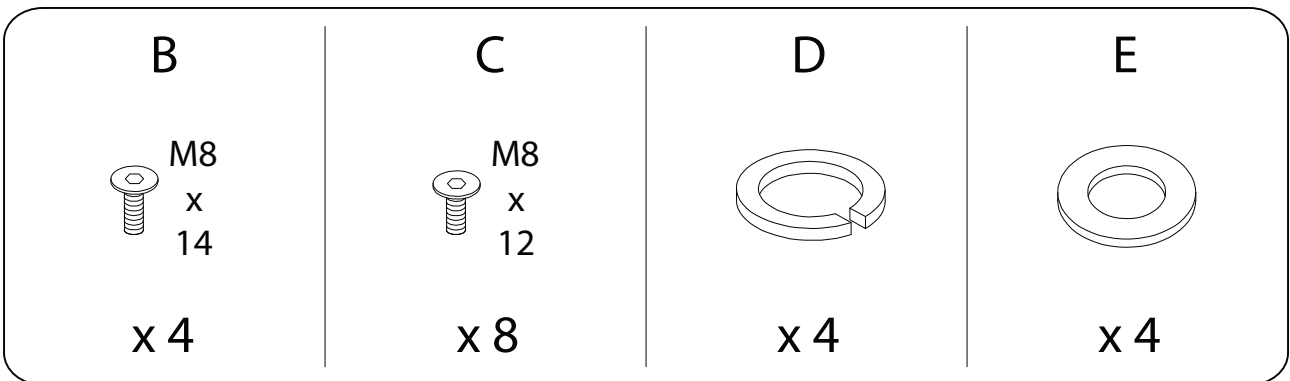

Diagram illustrating safety instructions for table assembly:

- Warning 1:** A warning triangle with an exclamation mark is shown next to a box containing an L-shaped bracket and a crossed-out power drill. To the right of this box is a clock icon with the text "40'", indicating a 40-minute assembly time.
- Warning 2:** A warning triangle with an exclamation mark is shown next to a box containing a rectangular block on a base and a crossed-out screwdriver. To the right of this box is a person icon with the text "2", indicating that two people are required for assembly.