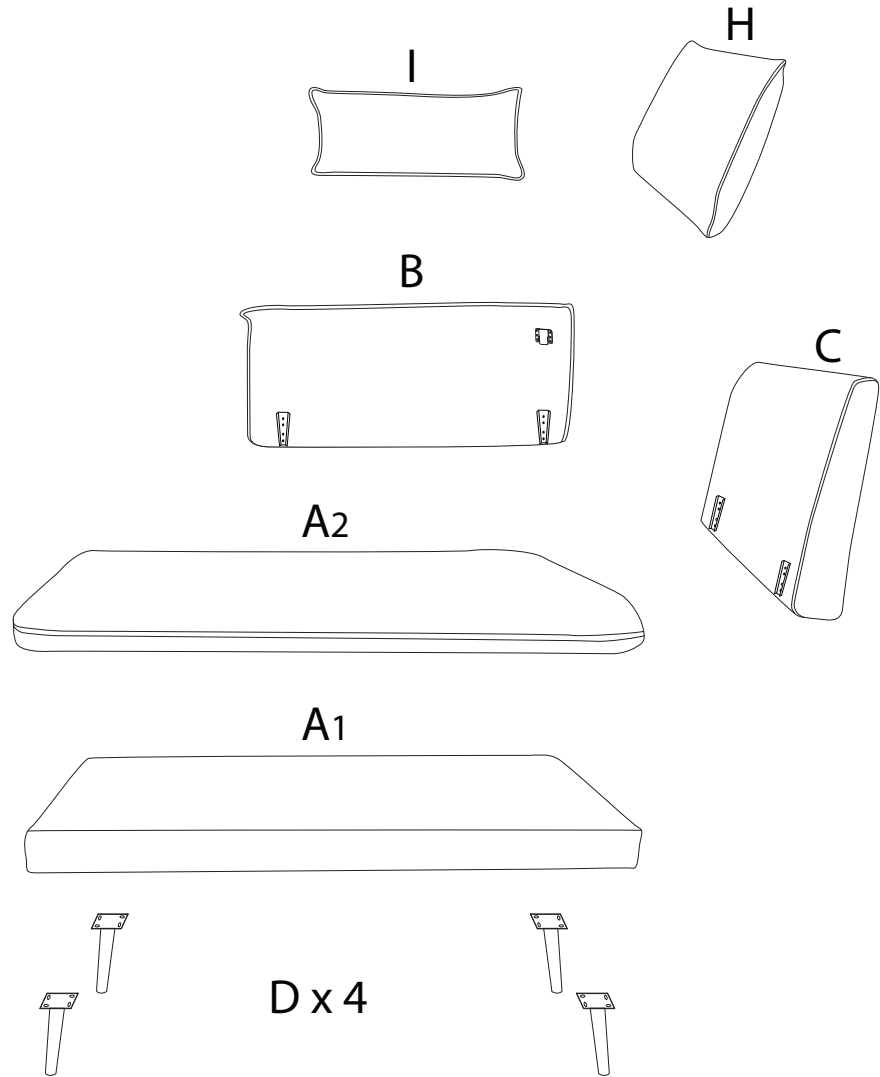

YERRES

An icon showing an L-shaped metal bracket inside a circle. To its right is a power drill with a diagonal line through it, indicating it should not be used.	A warning triangle containing an exclamation mark.	A circular icon of a clock face with a curved arrow around it, indicating a time limit.
An icon showing a rectangular block on a textured base inside a circle. To its right is the same block with a screw being inserted into it, crossed out with a diagonal line, indicating this action is prohibited.	A warning triangle containing an exclamation mark.	A simple line drawing of a person.
		30'
		2

A1	A2	B	C	D
				
x 1	x 1	x 1	x 1	x 4

E	F	G	H	I
		 M8 x 16		
x 16	x 1	x 16	x 1	x 1

1

A₁  x 1	D  x 4	E  x 16	F  x 1	G  M8 x 16 x 16
--	--	---	--	---

2

C  x 1
--

3

!