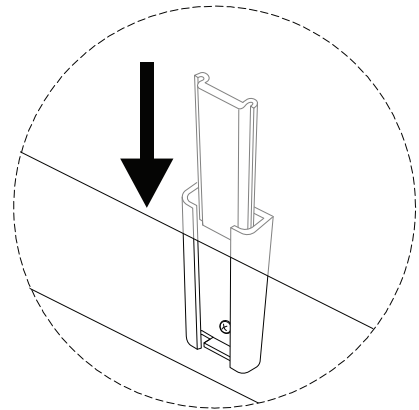

YERRES

An icon showing an L-shaped metal bracket inside a circle. To its right is a power drill with a diagonal line through it, indicating it should not be used.	A warning triangle containing an exclamation mark.	A circular icon of a clock face with a curved arrow around it, indicating a time limit.
An icon showing a rectangular block on a textured base inside a circle. To its right is the same block with a screw being inserted into it, crossed out with a diagonal line, indicating this action is prohibited.	A warning triangle containing an exclamation mark.	A simple line drawing of a person.
		30'
		2

A1	A2	B	C	D
				
x 1	x 1	x 1	x 1	x 4

E	F	G	H	I
		 M8 x 16		
x 16	x 1	x 16	x 1	x 1

1

A₁  x 1	D  x 4	E  x 16	F  x 1	G  M8 x 16 x 16
--	--	---	--	---

2

C  x 1
--

3

!