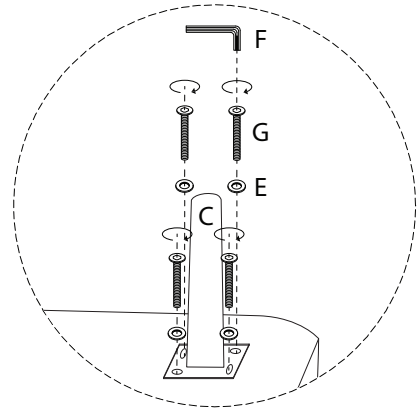

YERRES

An icon showing an L-shaped metal bracket inside a circle. To its right is a power drill with a diagonal line through it, indicating it should not be used.	A warning triangle containing an exclamation mark.	A circular icon of a clock face with a curved arrow around it, indicating a time limit.
An icon showing a rectangular block on a textured base inside a circle. To its right is the same block with a screw being inserted into it, crossed out with a diagonal line, indicating this action is prohibited.	A warning triangle containing an exclamation mark.	A simple line drawing of a person.
		30'
		2

A1	A2	B	C	D
				
x 1	x 1	x 1	x 1	x 4

E	F	G	H	I
		 M8 x 16		
x 16	x 1	x 16	x 1	x 1

1

A₁  x 1	D  x 4	E  x 16	F  x 1	G  M8 x 16 x 16
--	--	---	--	---

2

C  x 1
--

3

!