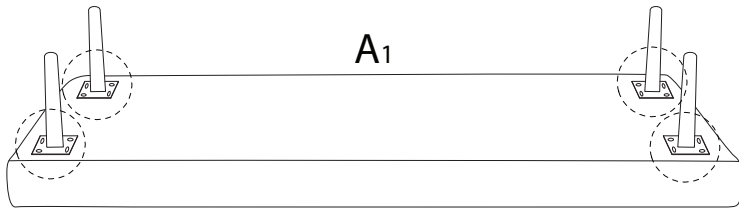

YERRES

An icon showing an L-shaped metal bracket inside a circle. To its right is a power drill with a diagonal line through it, indicating it should not be used.	A warning triangle containing an exclamation mark.	A circular icon of a clock face with a curved arrow around it, indicating a time limit.
An icon showing a rectangular block on a textured base inside a circle. To its right is the same block with a screw being inserted into it, crossed out with a diagonal line, indicating this action is prohibited.	A warning triangle containing an exclamation mark.	A simple line drawing of a person.
		30'
		2

A1	A2	B	C	D
				
x 1	x 1	x 1	x 1	x 4

E	F	G	H	I
		 M8 x 16		
x 16	x 1	x 16	x 1	x 1

1

A₁  x 1	D  x 4	E  x 16	F  x 1	G  M8 x 16 x 16
--	--	---	--	---

2

C  x 1
--

3

!