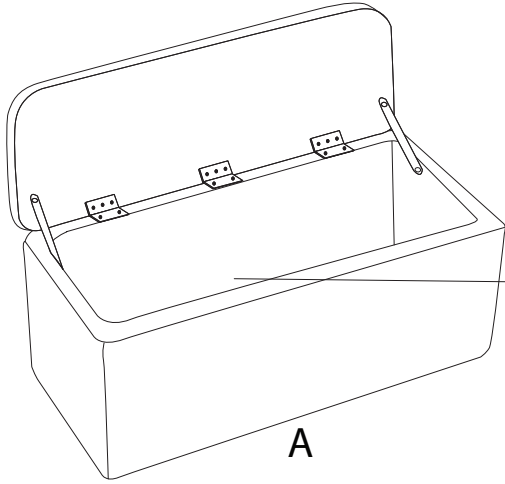

OREM

Assembly instructions for the ottoman, including tool requirements, time, and person count.

Tools: A hammer is shown as the required tool, and a power drill is shown with a diagonal line through it, indicating it is not required.

Time: A clock icon indicates an estimated assembly time of 5 minutes.

Personnel: A person icon indicates that 1 person is required for assembly.

Warnings: Two warning triangles (exclamation marks) are present. The first is connected to the tool requirements, and the second is connected to the person count.

A

B x 4

A

x 1

B

x 4

!

1