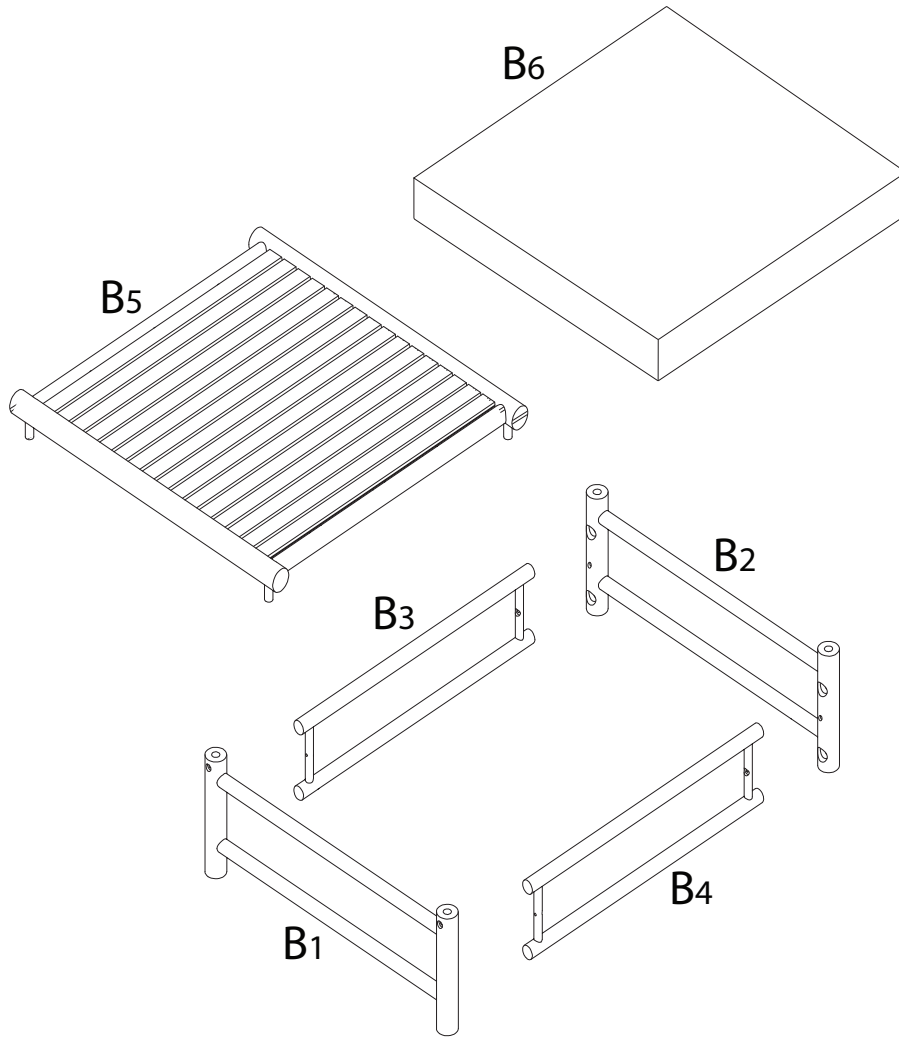

# CERRETO

Diagram illustrating assembly instructions and safety warnings:

- Warning 1:** A triangle with an exclamation mark. Below it, a box contains an L-shaped metal bracket and a power drill with a slash through it, indicating that a power drill should not be used for this step.
- Warning 2:** A triangle with an exclamation mark. Below it, a box shows a rectangular block being placed on a surface with a hatched pattern, and another view shows the block being cut with a diagonal slash, indicating that the block should not be cut.
- Time:** A clock icon with the text "20'" below it, indicating a 20-minute assembly time.
- Personnel:** An icon of a person with the number "2" below it, indicating that two people are required for assembly.

1

2

3

4

5

2  
M6  
x  
60  
x 4

3  
x 1

6