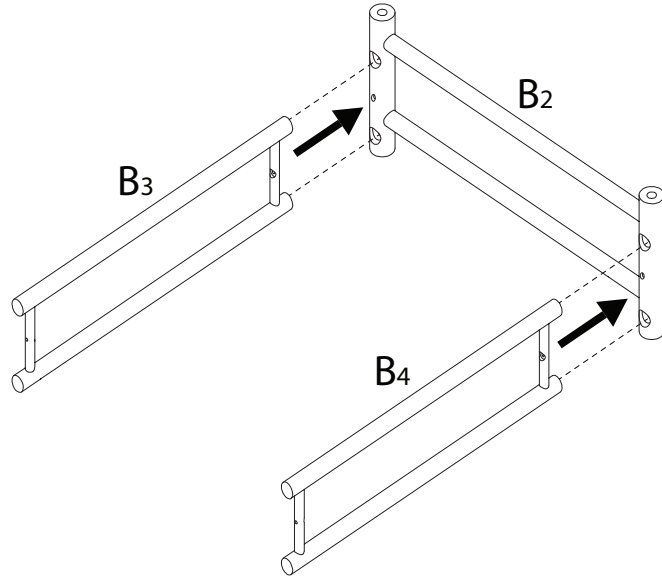

# CERRETO

Diagram illustrating assembly instructions and safety warnings:

- Warning 1:** A triangle with an exclamation mark. Below it, a box contains an L-shaped metal bracket and a power drill with a slash through it, indicating that a power drill should not be used for this step.
- Warning 2:** A triangle with an exclamation mark. Below it, a box shows a rectangular block being placed on a surface with a hatched pattern, and another view shows the block being cut with a diagonal slash, indicating that the block should not be cut.
- Time:** A clock icon with the text "20'" below it, indicating a 20-minute assembly time.
- Personnel:** An icon of a person with the number "2" below it, indicating that two people are required for assembly.

1

2

3

4

5

2  
M6  
x  
60  
x 4

3  
x 1

6

B6  
x 1

!