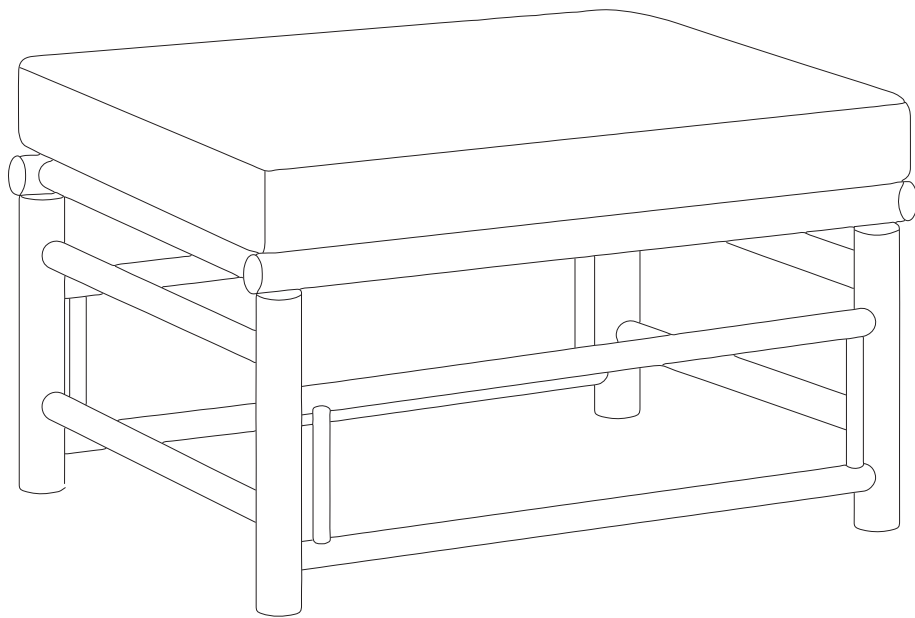

# CERRETO

Diagram illustrating assembly instructions and safety warnings:

- Warning 1:** A triangle with an exclamation mark. Below it, a box contains an L-shaped metal bracket and a power drill with a slash through it, indicating that a power drill should not be used for this step.
- Warning 2:** A triangle with an exclamation mark. Below it, a box shows a rectangular block being placed on a surface with a hatched pattern, and another view shows the block being cut with a diagonal slash, indicating that the block should not be cut.
- Time:** A clock icon with the text "20'" below it, indicating a 20-minute assembly time.
- Personnel:** An icon of a person with the number "2" below it, indicating that two people are required for assembly.

1

2

3

4

5

2  
M6  
x  
60  
x 4

3  
x 1

6

B6  
x 1

!