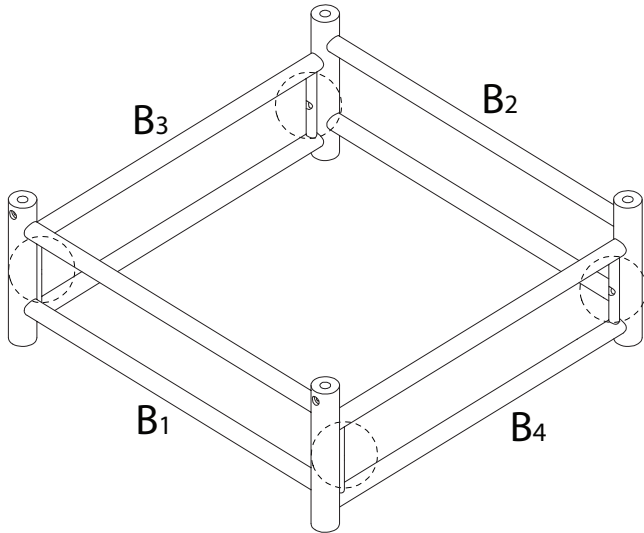

# CERRETO

Diagram illustrating assembly instructions and safety warnings:

- Warning 1:** A triangle with an exclamation mark. Below it, a box contains an L-shaped metal bracket and a power drill with a slash through it, indicating that a power drill should not be used for this step.
- Warning 2:** A triangle with an exclamation mark. Below it, a box shows a rectangular block being placed on a surface with a hatched pattern, and another view shows the block being cut with a diagonal slash, indicating that the block should not be cut.
- Time:** A clock icon with the text "20'" below it, indicating a 20-minute assembly time.
- Personnel:** An icon of a person with the number "2" below it, indicating that two people are required for assembly.

1

2

3

4

5

2  
M6  
x  
60  
x 4

3  
x 1

6

B6  
x 1

!