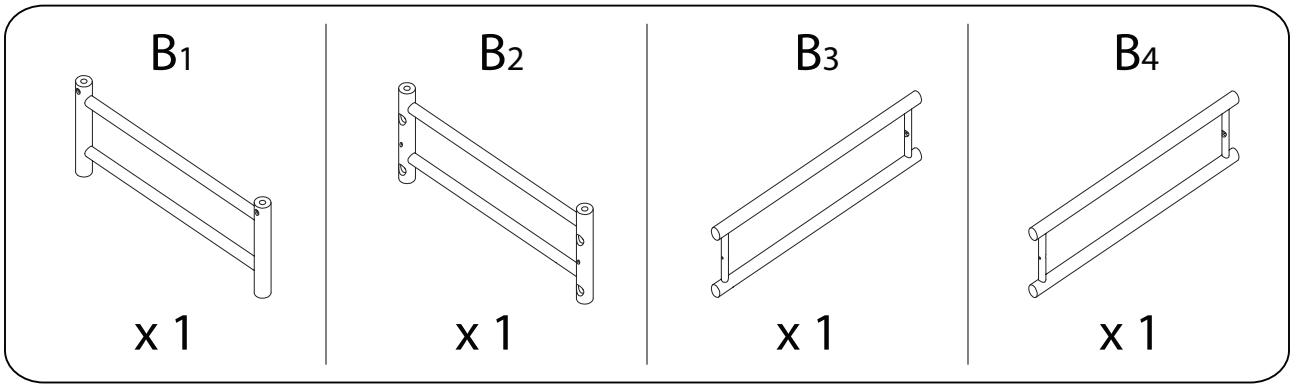

# CERRETO

Diagram illustrating assembly instructions and safety warnings:

- Warning 1:** A triangle with an exclamation mark. Below it, a box contains an L-shaped metal bracket and a power drill with a slash through it, indicating that a power drill should not be used for this step.
- Warning 2:** A triangle with an exclamation mark. Below it, a box shows a rectangular block being placed on a surface with a hatched pattern, and another view shows the block being cut with a diagonal slash, indicating that the block should not be cut.
- Time:** A clock icon with the text "20'" below it, indicating a 20-minute assembly time.
- Personnel:** An icon of a person with the number "2" below it, indicating that two people are required for assembly.

1

2

3

4

5

2  
M6  
x  
60  
x 4

3  
x 1

6