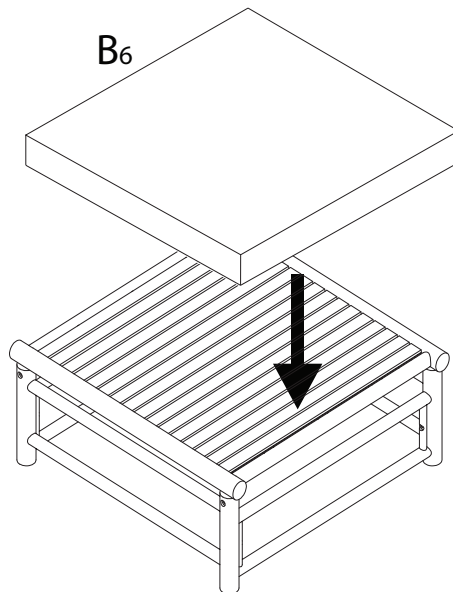

# CERRETO

Diagram illustrating assembly instructions and safety warnings:

- Warning 1:** A triangle with an exclamation mark. Below it, a box contains an L-shaped metal bracket and a power drill with a slash through it, indicating that a power drill should not be used for this step.
- Warning 2:** A triangle with an exclamation mark. Below it, a box shows a rectangular block being placed on a surface with a hatched pattern, and another view shows the block being cut with a diagonal slash, indicating that the block should not be cut.
- Time:** A clock icon with the text "20'" below it, indicating a 20-minute assembly time.
- Personnel:** An icon of a person with the number "2" below it, indicating that two people are required for assembly.

1

2

3

4

5

2  
M6  
x  
60  
x 4

3  
x 1

6

B6  
x 1

!