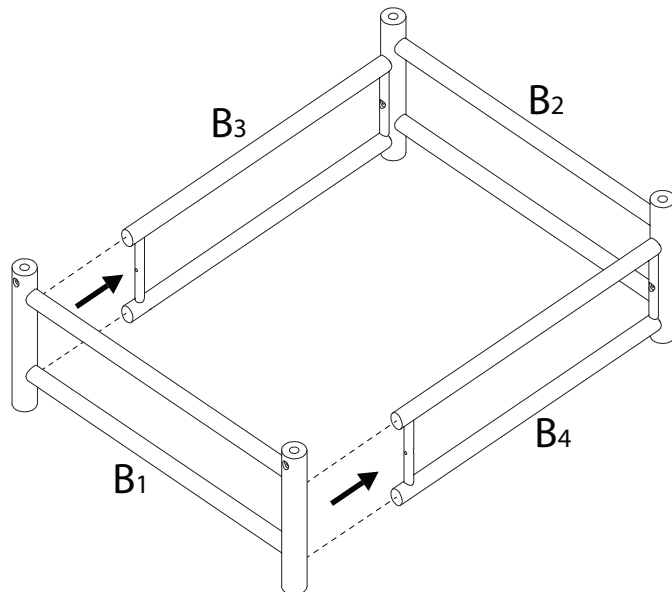

# CERRETO

Diagram illustrating assembly instructions and safety warnings:

- Warning 1:** A triangle with an exclamation mark. Below it, a box contains an L-shaped metal bracket and a power drill with a slash through it, indicating that a power drill should not be used for this step.
- Warning 2:** A triangle with an exclamation mark. Below it, a box shows a rectangular block being placed on a surface with a hatched pattern, and another view shows the block being cut with a diagonal slash, indicating that the block should not be cut.
- Time:** A clock icon with the text "20'" below it, indicating a 20-minute assembly time.
- Personnel:** An icon of a person with the number "2" below it, indicating that two people are required for assembly.

1

2

3

4

5

2  
M6  
x  
60  
x 4

3  
x 1

6

B6  
x 1

!