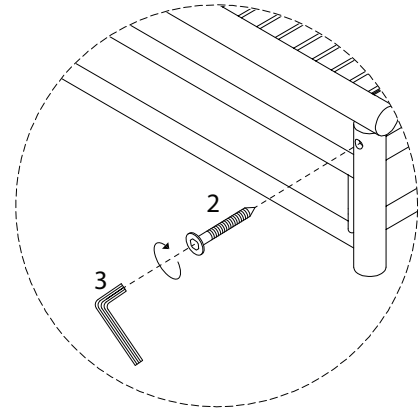

# CERRETO

Diagram illustrating assembly instructions and safety warnings:

- Warning 1:** A triangle with an exclamation mark. Below it, a box contains an L-shaped metal bracket and a power drill with a slash through it, indicating that a power drill should not be used for this step.
- Warning 2:** A triangle with an exclamation mark. Below it, a box shows a rectangular block being placed on a surface with a hatched pattern, and another view shows the block being cut with a diagonal slash, indicating that the block should not be cut.
- Time:** A clock icon with the text "20'" below it, indicating a 20-minute assembly time.
- Personnel:** An icon of a person with the number "2" below it, indicating that two people are required for assembly.

1

2

3

4

5

2  
M6  
x  
60  
x 4

3  
x 1

6