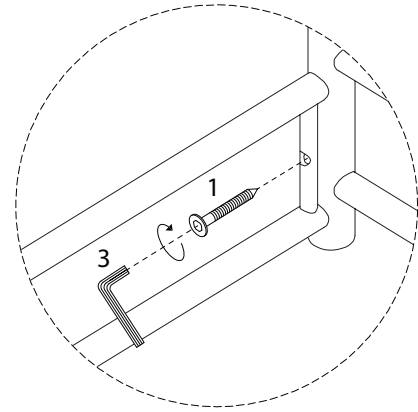

# CERRETO

Diagram illustrating assembly instructions and safety warnings:

- Warning 1:** A triangle with an exclamation mark. Below it, a box contains an L-shaped metal bracket and a power drill with a slash through it, indicating that a power drill should not be used for this step.
- Warning 2:** A triangle with an exclamation mark. Below it, a box shows a rectangular block being placed on a surface with a hatched pattern, and another view shows the block being cut with a diagonal slash, indicating that the block should not be cut.
- Time:** A clock icon with the text "20'" below it, indicating a 20-minute assembly time.
- Personnel:** An icon of a person with the number "2" below it, indicating that two people are required for assembly.

1

2

3

4

5

2  
M6  
x  
60  
x 4

3  
x 1

6