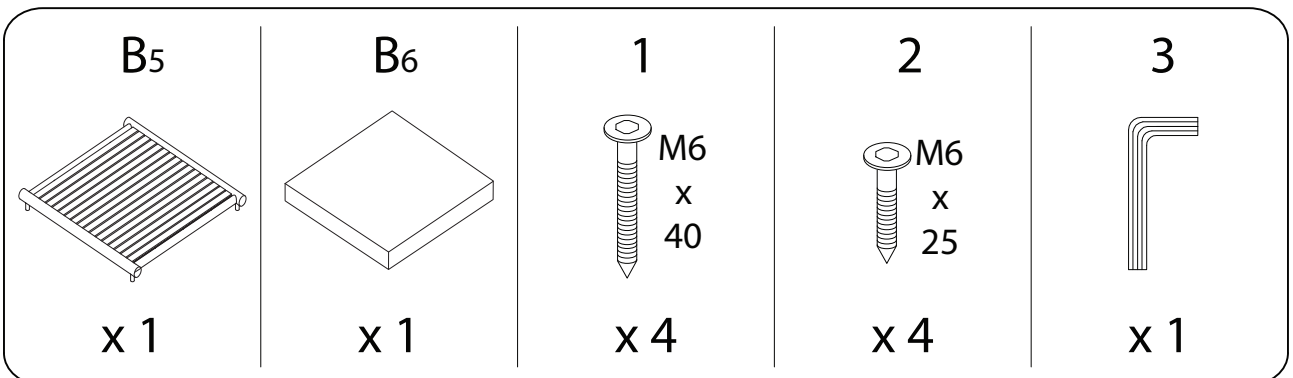

# CERRETO

Diagram illustrating assembly instructions and safety warnings:

- Warning 1:** A triangle with an exclamation mark. Below it, a box contains an L-shaped metal bracket and a power drill with a slash through it, indicating that a power drill should not be used for this step.
- Warning 2:** A triangle with an exclamation mark. Below it, a box shows a rectangular block being placed on a surface with a hatched pattern, and another view shows the block being cut with a diagonal slash, indicating that the block should not be cut.
- Time:** A clock icon with the text "20'" below it, indicating a 20-minute assembly time.
- Personnel:** An icon of a person with the number "2" below it, indicating that two people are required for assembly.

1

2

3

4

5

2  
M6  
x  
60  
x 4

3  
x 1

6