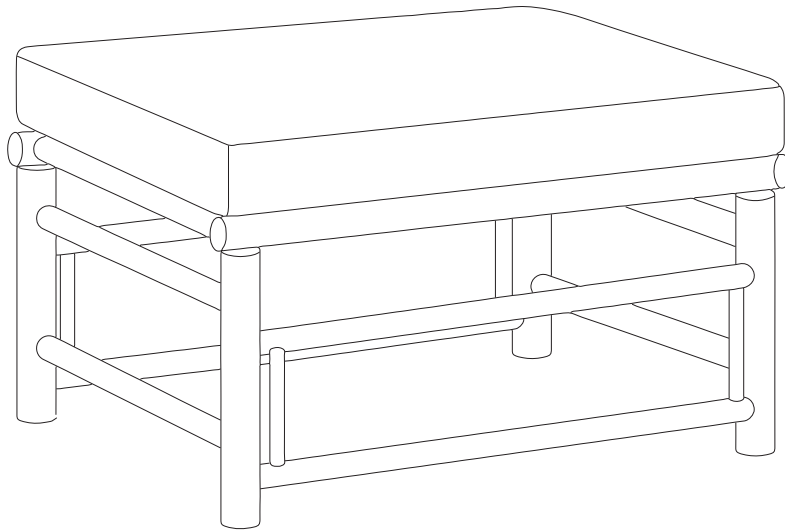

# CERRETO

Diagram illustrating assembly instructions and safety warnings:

- Warning 1:** A triangle with an exclamation mark. Below it, a box contains an L-shaped metal bracket and a power drill with a slash through it, indicating that a power drill should not be used for this step.
- Warning 2:** A triangle with an exclamation mark. Below it, a box shows a rectangular block being placed on a surface with a hatched pattern, and another view shows the block being cut with a diagonal slash, indicating that the block should not be cut.
- Time:** A clock icon with the text "20'" below it, indicating a 20-minute assembly time.
- Personnel:** An icon of a person with the number "2" below it, indicating that two people are required for assembly.

1

2

3

4

5

2  
M6  
x  
60  
x 4

3  
x 1

6

B6  
x 1

!