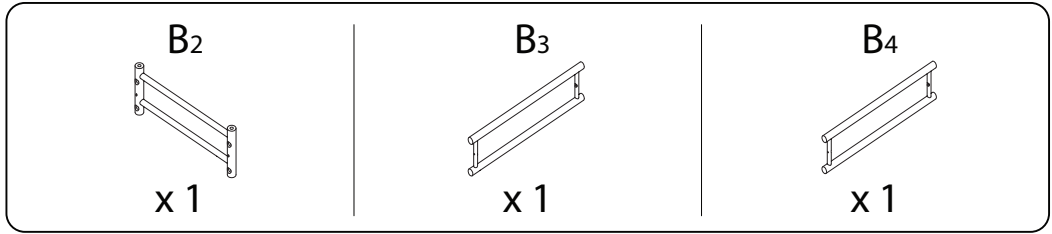

# CERRETO

Diagram illustrating assembly instructions and safety warnings:

- Warning 1:** A triangle with an exclamation mark. Below it, a box contains an L-shaped metal bracket and a power drill with a slash through it, indicating that a power drill should not be used for this step.
- Warning 2:** A triangle with an exclamation mark. Below it, a box shows a rectangular block being placed on a surface with a hatched pattern, and another view shows the block being cut with a diagonal slash, indicating that the block should not be cut.
- Time:** A clock icon with the text "20'" below it, indicating a 20-minute assembly time.
- Personnel:** An icon of a person with the number "2" below it, indicating that two people are required for assembly.

1

2

3

4

5

2  
M6  
x  
60  
x 4

3  
x 1

6