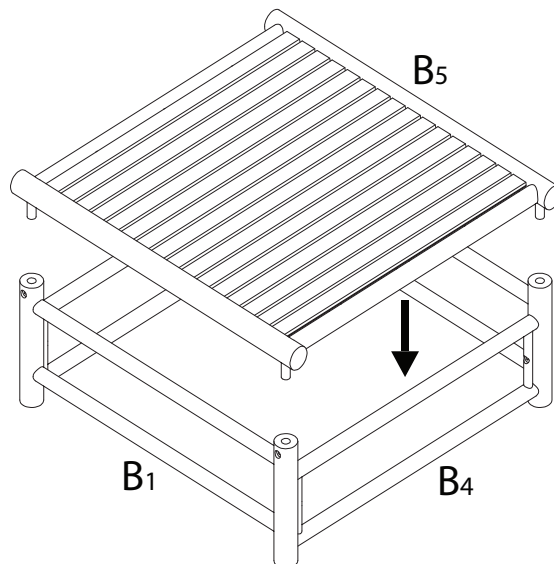

# CERRETO

Diagram illustrating assembly instructions and safety warnings:

- Warning 1:** A triangle with an exclamation mark. Below it, a box contains an L-shaped metal bracket and a power drill with a slash through it, indicating that a power drill should not be used for this step.
- Warning 2:** A triangle with an exclamation mark. Below it, a box shows a rectangular block being placed on a surface with a hatched pattern, and another view shows the block being cut with a diagonal slash, indicating that the block should not be cut.
- Time:** A clock icon with the text "20'" below it, indicating a 20-minute assembly time.
- Personnel:** An icon of a person with the number "2" below it, indicating that two people are required for assembly.

1

2

3

4

5

2  
M6  
x  
60  
x 4

3  
x 1

6

B6  
x 1

!