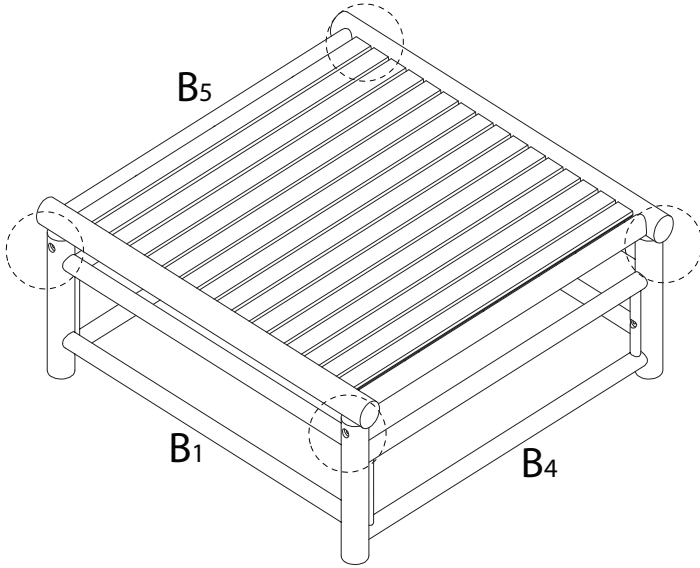

# CERRETO

Diagram illustrating assembly instructions and safety warnings:

- Warning 1:** A triangle with an exclamation mark. Below it, a box contains an L-shaped metal bracket and a power drill with a slash through it, indicating that a power drill should not be used for this step.
- Warning 2:** A triangle with an exclamation mark. Below it, a box shows a rectangular block being placed on a surface with a hatched pattern, and another view shows the block being cut with a diagonal slash, indicating that the block should not be cut.
- Time:** A clock icon with the text "20'" below it, indicating a 20-minute assembly time.
- Personnel:** An icon of a person with the number "2" below it, indicating that two people are required for assembly.

1

2

3

4

5

2  
M6  
x  
60  
x 4

3  
x 1

6

B6  
x 1

!