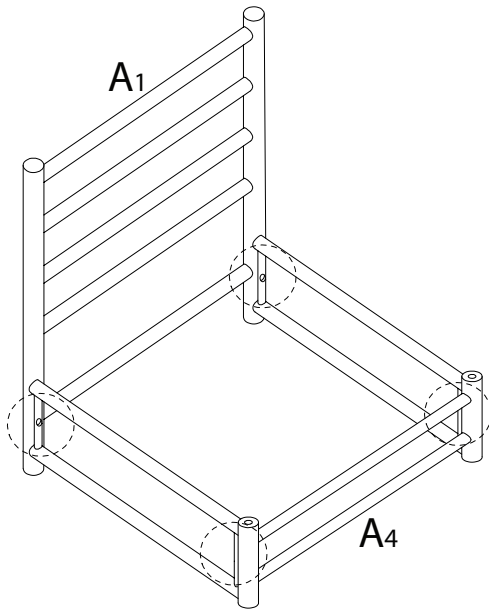

CERRETO

Diagram illustrating assembly instructions and safety warnings:

- Warning 1:** A triangle with an exclamation mark points to a box containing an L-shaped metal bracket and a crossed-out power drill icon.
- Warning 2:** A triangle with an exclamation mark points to a box containing a rectangular block on a textured surface and a crossed-out block with a double-headed arrow indicating a gap.
- Time:** A clock icon is positioned above the number **20'**.
- Personnel:** A person icon is positioned above the number **2**.

2

x 4

3

x 2

4

x 1

1

2

3

2
M6
x
40
x 4

4
x 1

4

A5

x 1

5

1
M6
x
60
x 2