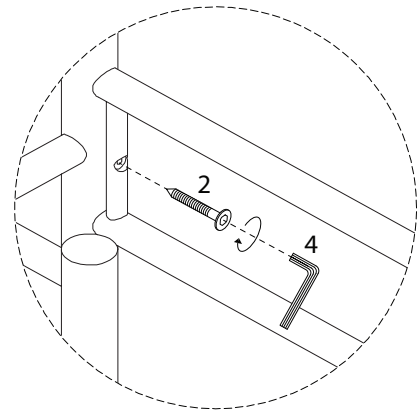

CERRETO

Diagram illustrating assembly instructions and safety warnings:

- Warning 1:** A triangle with an exclamation mark points to a box containing an L-shaped metal bracket and a crossed-out power drill icon.
- Warning 2:** A triangle with an exclamation mark points to a box containing a rectangular block on a textured surface and a crossed-out block with a double-headed arrow indicating a gap.
- Time:** A clock icon is positioned above the number **20'**.
- Personnel:** A person icon is positioned above the number **2**.

2

x 4

3

x 2

4

x 1

1

2

3

2
M6
x
40
x 4

4
x 1

4

A5

x 1

5

1
M6
x
60
x 2