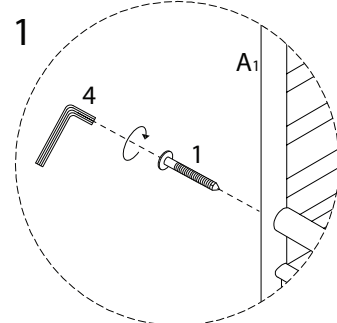

CERRETO

Diagram illustrating assembly instructions and safety warnings:

- Warning 1:** A triangle with an exclamation mark points to a box containing an L-shaped metal bracket and a crossed-out power drill icon.
- Warning 2:** A triangle with an exclamation mark points to a box containing a rectangular block on a textured surface and a crossed-out block with a double-headed arrow indicating a gap.
- Time:** A clock icon is positioned above the number **20'**.
- Personnel:** A person icon is positioned above the number **2**.

3

2
M6
x
40
x 4

4
x 1

4

A5

x 1

5

1
M6
x
60
x 2

3
M6
x
25
x 2

4
x 1

6

A6
x 1

7

A7

x 1

A7