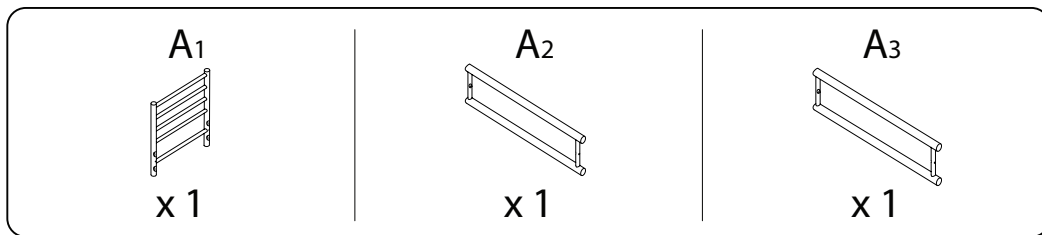

CERRETO

Diagram illustrating assembly instructions and safety warnings:

- Warning 1:** A triangle with an exclamation mark points to a box containing an L-shaped metal bracket and a crossed-out power drill icon.
- Warning 2:** A triangle with an exclamation mark points to a box containing a rectangular block on a textured surface and a crossed-out block with a double-headed arrow indicating a gap.
- Time:** A clock icon is positioned above the number **20'**.
- Personnel:** A person icon is positioned above the number **2**.

2

x 4

3

x 2

4

x 1

1

2

3

2
M6
x
40
x 4

4
x 1

4

A5

x 1

5

1
M6
x
60
x 2