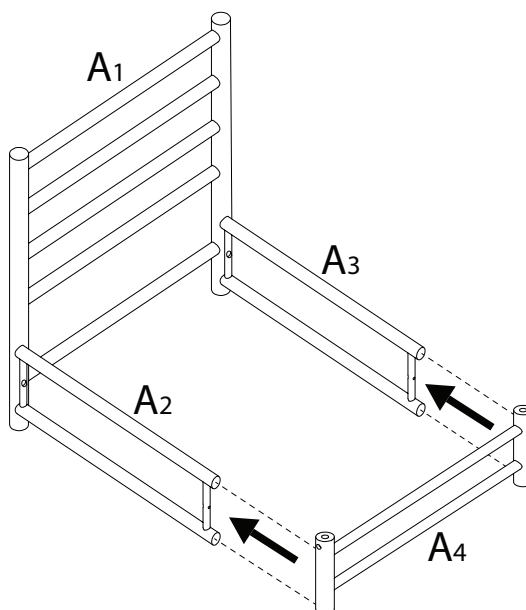

CERRETO

Diagram illustrating assembly instructions and safety warnings:

- Warning 1:** A triangle with an exclamation mark points to a box containing an L-shaped metal bracket and a crossed-out power drill icon.
- Warning 2:** A triangle with an exclamation mark points to a box containing a rectangular block on a textured surface and a crossed-out block with a double-headed arrow indicating a gap.
- Time:** A clock icon is positioned above the number **20'**.
- Personnel:** A person icon is positioned above the number **2**.

2

x 4

3

x 2

4

x 1

1

2

3

2
M6
x
40
x 4

4
x 1

4

A5

x 1

5

1
M6
x
60
x 2