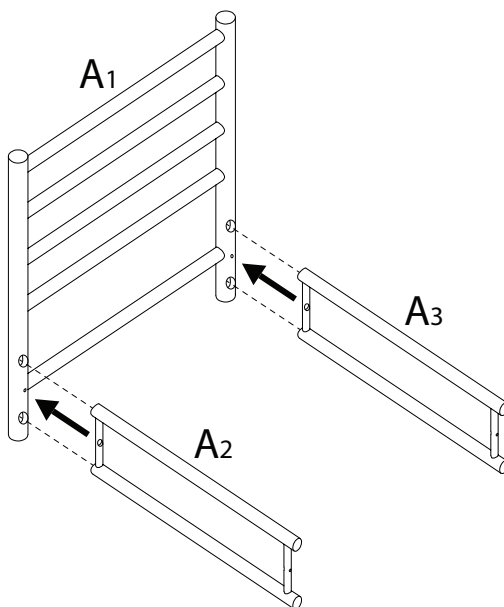

CERRETO

Diagram illustrating assembly instructions and safety warnings:

- Warning 1:** A triangle with an exclamation mark points to a box containing an L-shaped metal bracket and a crossed-out power drill icon.
- Warning 2:** A triangle with an exclamation mark points to a box containing a rectangular block on a textured surface and a crossed-out block with a double-headed arrow indicating a gap.
- Time:** A clock icon is positioned above the number **20'**.
- Personnel:** A person icon is positioned above the number **2**.

2

x 4

3

x 2

4

x 1

1

2

3

2
M6
x
40
x 4

4
x 1

4

A5

x 1

5

1
M6
x
60
x 2