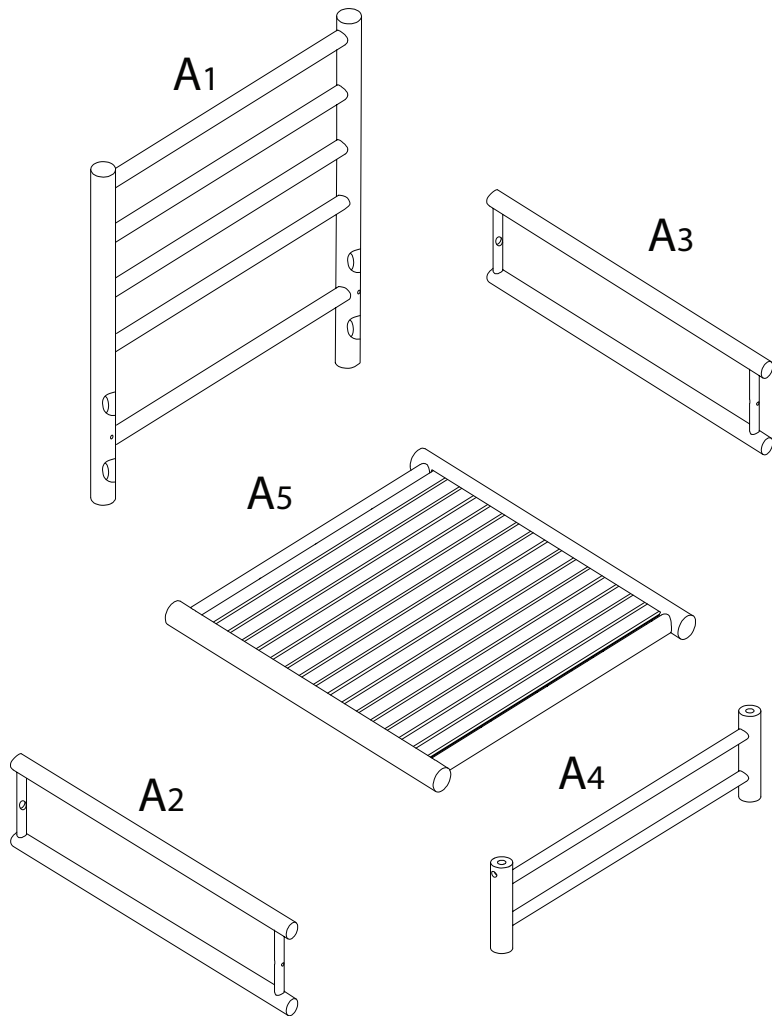

CERRETO

Diagram illustrating assembly instructions and safety warnings:

- Warning 1:** A triangle with an exclamation mark points to a box containing an L-shaped metal bracket and a crossed-out power drill icon.
- Warning 2:** A triangle with an exclamation mark points to a box containing a rectangular block on a textured surface and a crossed-out block with a double-headed arrow indicating a gap.
- Time:** A clock icon is positioned above the number **20'**.
- Personnel:** A person icon is positioned above the number **2**.

A1

x 1

A2

x 1

A3

x 1

A4

x 1