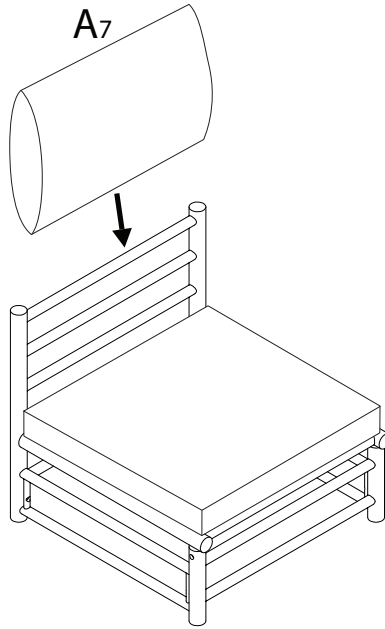

CERRETO

Diagram illustrating assembly instructions and safety warnings:

- Warning 1:** A triangle with an exclamation mark points to a box containing an L-shaped metal bracket and a crossed-out power drill icon.
- Warning 2:** A triangle with an exclamation mark points to a box containing a rectangular block on a textured surface and a crossed-out block with a double-headed arrow indicating a gap.
- Time:** A clock icon is positioned above the number **20'**.
- Personnel:** A person icon is positioned above the number **2**.

3

2
M6
x
40
x 4

4
x 1

4

A5

x 1

5

1
M6
x
60
x 2

3
M6
x
25
x 2

4
x 1

6

A6
x 1

7

A7

x 1

A7