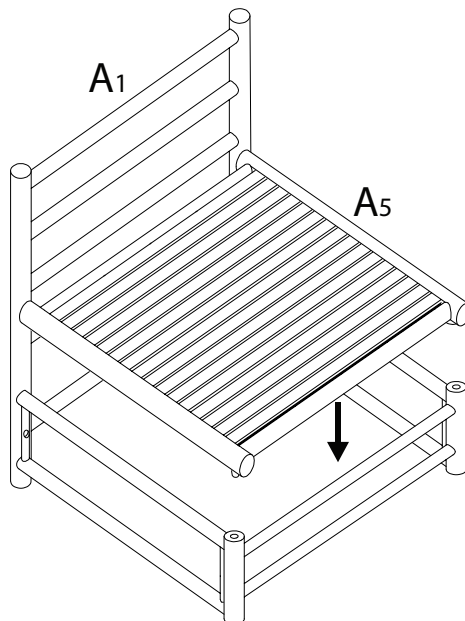

CERRETO

Diagram illustrating assembly instructions and safety warnings:

- Warning 1:** A triangle with an exclamation mark points to a box containing an L-shaped metal bracket and a crossed-out power drill icon.
- Warning 2:** A triangle with an exclamation mark points to a box containing a rectangular block on a textured surface and a crossed-out block with a double-headed arrow indicating a gap.
- Time:** A clock icon is positioned above the number **20'**.
- Personnel:** A person icon is positioned above the number **2**.

2

x 4

3

x 2

4

x 1

1

2

3

2
M6
x
40
x 4

4
x 1

4

A5

x 1

5

1
M6
x
60
x 2

3
M6
x
25
x 2

4
x 1

6

A6
x 1

7

A7

x 1

A7