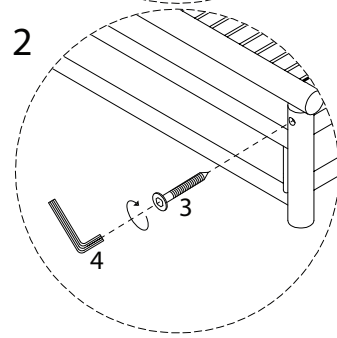

CERRETO

Diagram illustrating assembly instructions and safety warnings:

- Warning 1:** A triangle with an exclamation mark points to a box containing an L-shaped metal bracket and a crossed-out power drill icon.
- Warning 2:** A triangle with an exclamation mark points to a box containing a rectangular block on a textured surface and a crossed-out block with a double-headed arrow indicating a gap.
- Time:** A clock icon is positioned above the number **20'**.
- Personnel:** A person icon is positioned above the number **2**.

3

2
M6
x
40
x 4

4
x 1

4

A5

x 1

5

1
M6
x
60
x 2

3
M6
x
25
x 2

4
x 1

6

A6
x 1

7

A7

x 1

A7