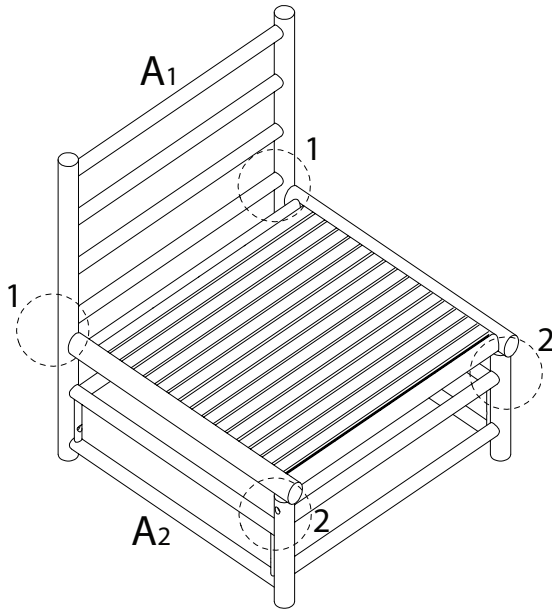

CERRETO

Diagram illustrating assembly instructions and safety warnings:

- Warning 1:** A triangle with an exclamation mark points to a box containing an L-shaped metal bracket and a crossed-out power drill icon.
- Warning 2:** A triangle with an exclamation mark points to a box containing a rectangular block on a textured surface and a crossed-out block with a double-headed arrow indicating a gap.
- Time:** A clock icon is positioned above the number **20'**.
- Personnel:** A person icon is positioned above the number **2**.

2

x 4

3

x 2

4

x 1

1

2

3

2
M6
x
40
x 4

4
x 1

4

A5

x 1

5

1
M6
x
60
x 2

3
M6
x
25
x 2

4
x 1

6

A6
x 1

7

A7

x 1

A7