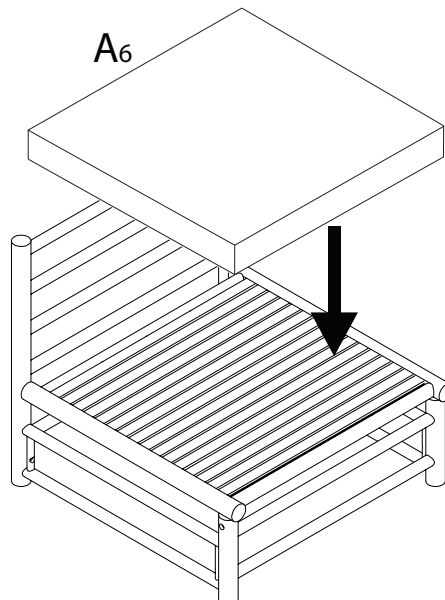

CERRETO

Diagram illustrating assembly instructions and safety warnings:

- Warning 1:** A triangle with an exclamation mark points to a box containing an L-shaped metal bracket and a crossed-out power drill icon.
- Warning 2:** A triangle with an exclamation mark points to a box containing a rectangular block on a textured surface and a crossed-out block with a double-headed arrow indicating a gap.
- Time:** A clock icon is positioned above the number **20'**.
- Personnel:** A person icon is positioned above the number **2**.

2

x 4

3

x 2

4

x 1

1

2

3

2
M6
x
40
x 4

4
x 1

4

A5

x 1

5

1
M6
x
60
x 2

3
M6
x
25
x 2

4
x 1

6

A6
x 1

7

A7

x 1

A7