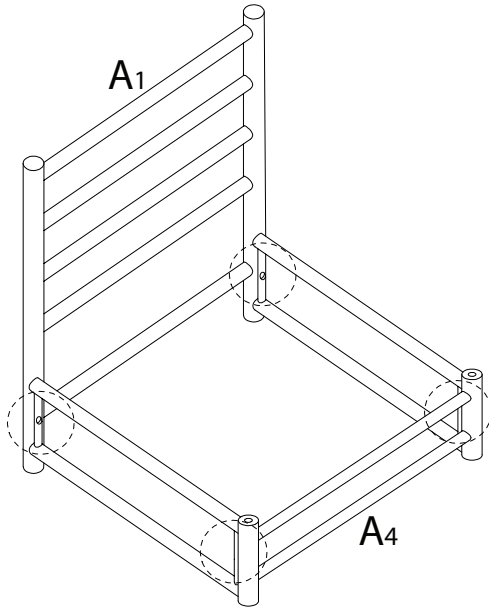

CERRETO

Diagram illustrating assembly instructions and safety warnings:

- Warning 1:** A triangle with an exclamation mark points to a box containing an L-shaped bracket and a crossed-out power drill icon.
- Warning 2:** A triangle with an exclamation mark points to a box containing a rectangular block on a textured surface and a crossed-out block with a diagonal line.
- Time:** A clock icon is positioned above the number **20'**.
- Personnel:** A person icon is positioned above the number **2**.

2

x 4

3

x 2

4

x 1

1

2

3

2
M6
x
40
x 4

4
x 1

4

A5
x 1

5

1
M6
x
60
x 2

3
M6
x
25
x 2