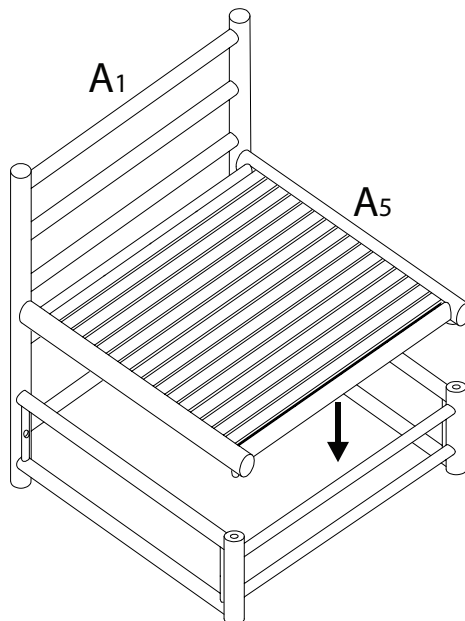

CERRETO

Diagram illustrating assembly instructions and safety warnings:

- Warning 1:** A triangle with an exclamation mark points to a box containing an L-shaped bracket and a crossed-out power drill icon.
- Warning 2:** A triangle with an exclamation mark points to a box containing a rectangular block on a textured surface and a crossed-out block with a diagonal line.
- Time:** A clock icon is positioned above the number **20'**.
- Personnel:** A person icon is positioned above the number **2**.

2

x 4

3

x 2

4

x 1

1

2

3

2
M6
x
40
x 4

4
x 1

4

A5
x 1

5

1
M6
x
60
x 2

3
M6
x
25
x 2

4
x 1

6

A6
x 1

7

A7

x 1

A7

!