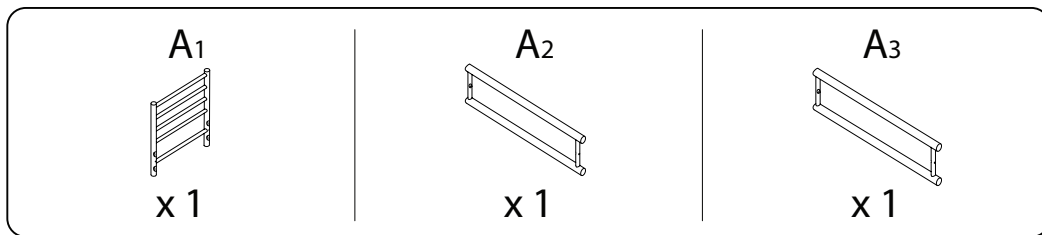

CERRETO

Diagram illustrating assembly instructions and safety warnings:

- Warning 1:** A triangle with an exclamation mark points to a box containing an L-shaped bracket and a crossed-out power drill icon.
- Warning 2:** A triangle with an exclamation mark points to a box containing a rectangular block on a textured surface and a crossed-out block with a diagonal line.
- Time:** A clock icon is positioned above the number **20'**.
- Personnel:** A person icon is positioned above the number **2**.

2

x 4

3

x 2

4

x 1

1

2

3

2
M6
x
40
x 4

4
x 1

4

A5
x 1

5

1
M6
x
60
x 2

3
M6
x
25
x 2