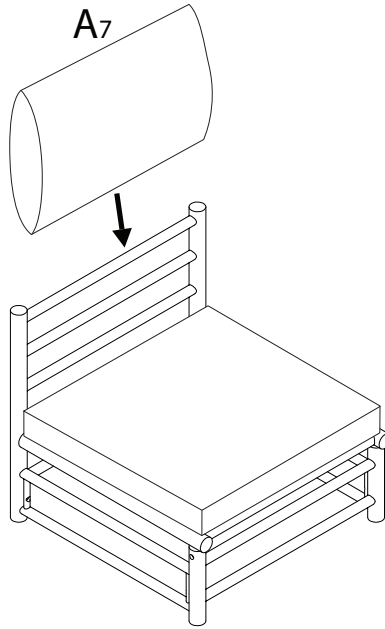

CERRETO

Diagram illustrating assembly instructions and safety warnings:

- Warning 1:** A triangle with an exclamation mark points to a box containing an L-shaped bracket and a crossed-out power drill icon.
- Warning 2:** A triangle with an exclamation mark points to a box containing a rectangular block on a textured surface and a crossed-out block with a diagonal line.
- Time:** A clock icon is positioned above the number **20'**.
- Personnel:** A person icon is positioned above the number **2**.

3

2
M6
x
40
x 4

4
x 1

4

A5
x 1

5

1
M6
x
60
x 2

3
M6
x
25
x 2

4
x 1

6

A6
x 1

7

A7

x 1

A7

!