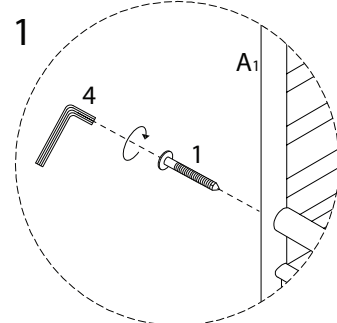

5

1
M6
x
60
x 2

3
M6
x
25
x 2

4
x 1