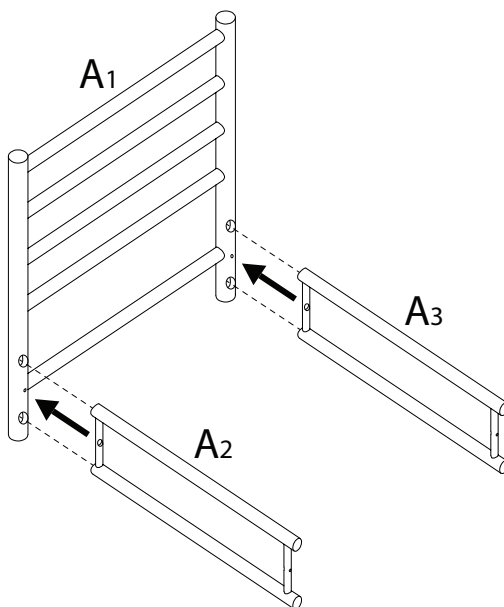

CERRETO

Diagram illustrating assembly instructions and safety warnings:

- Warning 1:** A triangle with an exclamation mark points to a box containing an L-shaped bracket and a crossed-out power drill icon.
- Warning 2:** A triangle with an exclamation mark points to a box containing a rectangular block on a textured surface and a crossed-out block with a diagonal line.
- Time:** A clock icon is positioned above the number **20'**.
- Personnel:** A person icon is positioned above the number **2**.

2

x 4

3

x 2

4

x 1

1

2

3

2
M6
x
40
x 4

4
x 1

4

A5
x 1

5

1
M6
x
60
x 2

3
M6
x
25
x 2