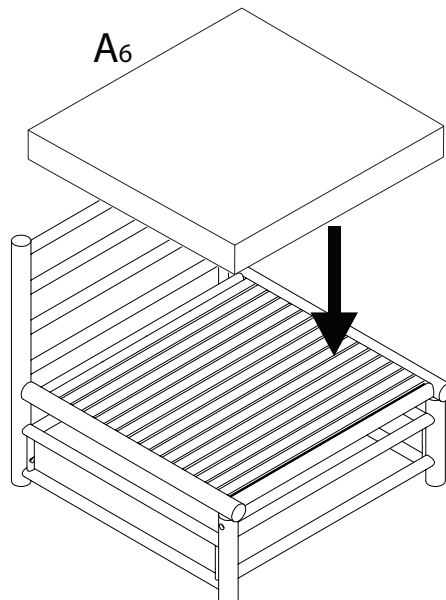

CERRETO

Diagram illustrating assembly instructions and safety warnings:

- Warning 1:** A triangle with an exclamation mark points to a box containing an L-shaped bracket and a crossed-out power drill icon.
- Warning 2:** A triangle with an exclamation mark points to a box containing a rectangular block on a textured surface and a crossed-out block with a diagonal line.
- Time:** A clock icon is positioned above the number **20'**.
- Personnel:** A person icon is positioned above the number **2**.

2

x 4

3

x 2

4

x 1

1

2

3

2
M6
x
40
x 4

4
x 1

4

A5
x 1

5

1
M6
x
60
x 2

3
M6
x
25
x 2

4
x 1

6

A6
x 1

7

A7

x 1

A7

!