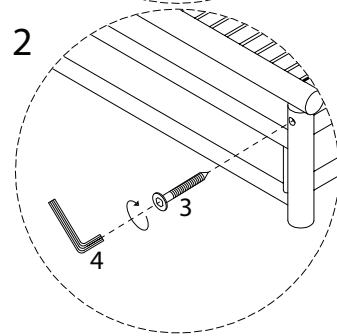

CERRETO

Diagram illustrating assembly instructions and safety warnings:

- Warning 1:** A triangle with an exclamation mark points to a box containing an L-shaped bracket and a crossed-out power drill icon.
- Warning 2:** A triangle with an exclamation mark points to a box containing a rectangular block on a textured surface and a crossed-out block with a diagonal line.
- Time:** A clock icon is positioned above the number **20'**.
- Personnel:** A person icon is positioned above the number **2**.

2

x 4

3

x 2

4

x 1

1

2

3

2
M6
x
40
x 4

4
x 1

4

A5
x 1

5

1
M6
x
60
x 2

3
M6
x
25
x 2

4
x 1

6

A6
x 1

7

A7

x 1

A7

!