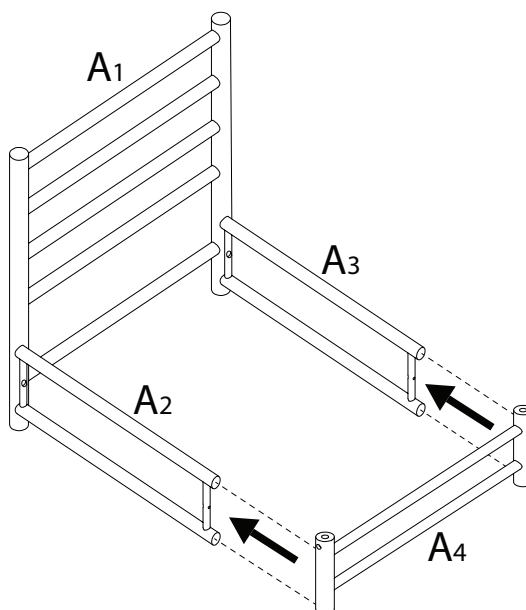

CERRETO

Diagram illustrating assembly instructions and safety warnings:

- Warning 1:** A triangle with an exclamation mark points to a box containing an L-shaped bracket and a crossed-out power drill icon.
- Warning 2:** A triangle with an exclamation mark points to a box containing a rectangular block on a textured surface and a crossed-out block with a diagonal line.
- Time:** A clock icon is positioned above the number **20'**.
- Personnel:** A person icon is positioned above the number **2**.

2

x 4

3

x 2

4

x 1

1

2

3

2
M6
x
40
x 4

4
x 1

4

A5
x 1

5

1
M6
x
60
x 2

3
M6
x
25
x 2