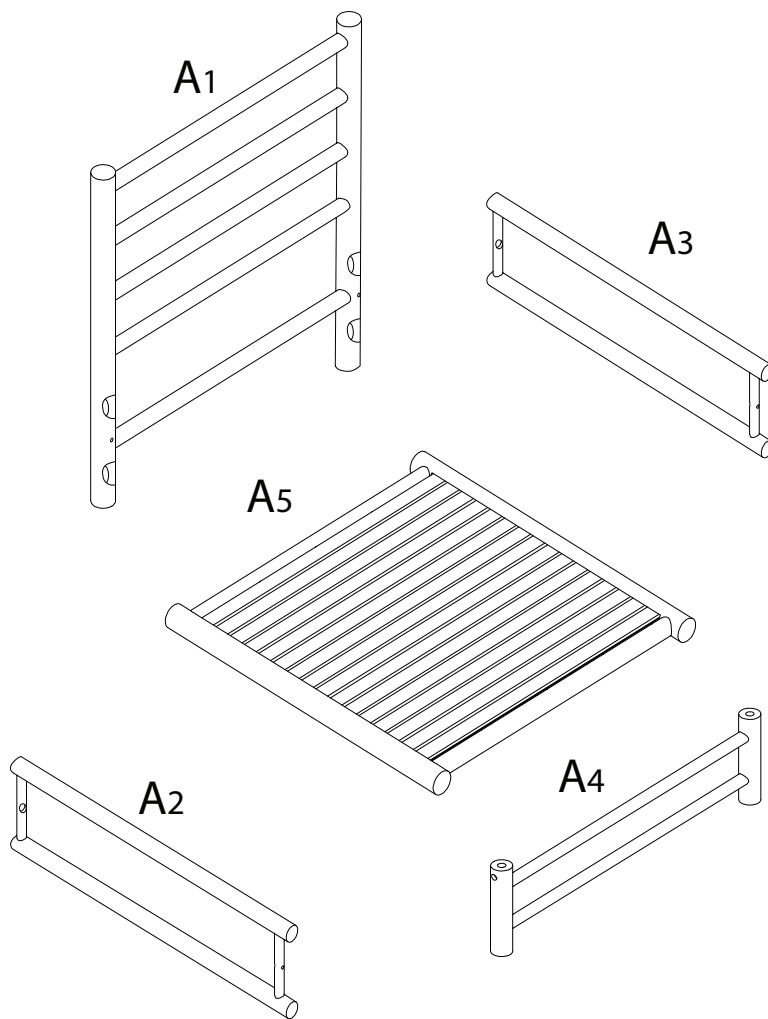

CERRETO

Diagram illustrating assembly instructions and safety warnings:

- Warning 1:** A triangle with an exclamation mark points to a box containing an L-shaped bracket and a crossed-out power drill icon.
- Warning 2:** A triangle with an exclamation mark points to a box containing a rectangular block on a textured surface and a crossed-out block with a diagonal line.
- Time:** A clock icon is positioned above the number **20'**.
- Personnel:** A person icon is positioned above the number **2**.

A1

x 1

A2

x 1

A3

x 1

A4

x 1

2

x 4

3

x 2

4

x 1

1

2

3

2
M6
x
40
x 4

4
x 1

4

A5
x 1

5

1
M6
x
60
x 2

3
M6
x
25
x 2