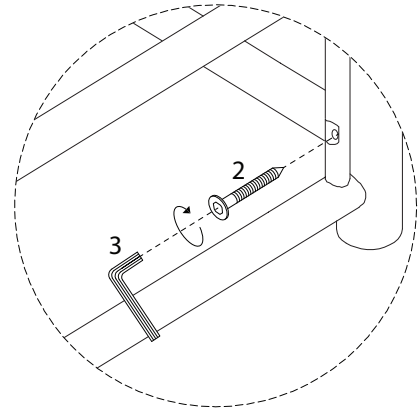

# CERRETO

Diagram illustrating assembly instructions and safety warnings:

- Warning 1:** A triangle with an exclamation mark points to a box containing an L-shaped metal bracket and a power drill with a slash through it, indicating that a power drill should not be used for this step.
- Warning 2:** A triangle with an exclamation mark points to a box containing a rectangular block being placed on a textured surface and another block being cut with a diagonal slash, indicating that the block should not be cut.
- Time:** A clock icon is positioned above the number **20'**, indicating a 20-minute assembly time.
- Personnel:** An icon of a person is positioned above the number **2**, indicating that two people are required for assembly.

2

x 4

3

x 1

1

2

3

4