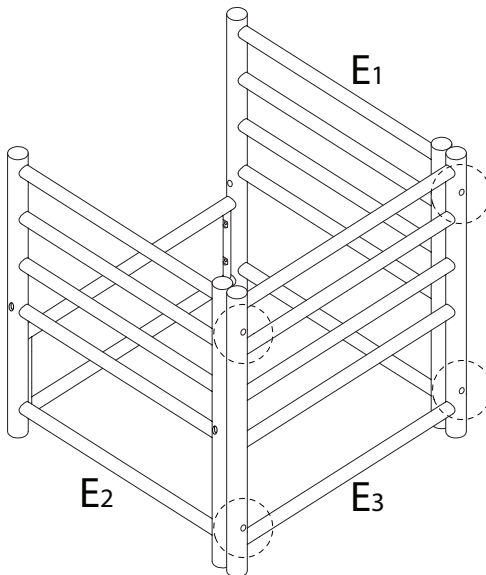

# CERRETO

Diagram illustrating assembly instructions and safety warnings:

- Warning 1:** A triangle with an exclamation mark points to a box containing an L-shaped metal bracket and a power drill with a slash through it, indicating that a power drill should not be used for this step.
- Warning 2:** A triangle with an exclamation mark points to a box containing a rectangular block being placed on a textured surface and another block being cut with a diagonal slash, indicating that the block should not be cut.
- Time:** A clock icon is positioned above the number **20'**, indicating a 20-minute assembly time.
- Personnel:** An icon of a person is positioned above the number **2**, indicating that two people are required for assembly.

2

x 4

3

x 1

1

2

3

4

5

6

7

E6

x 1

8

E7

x 1