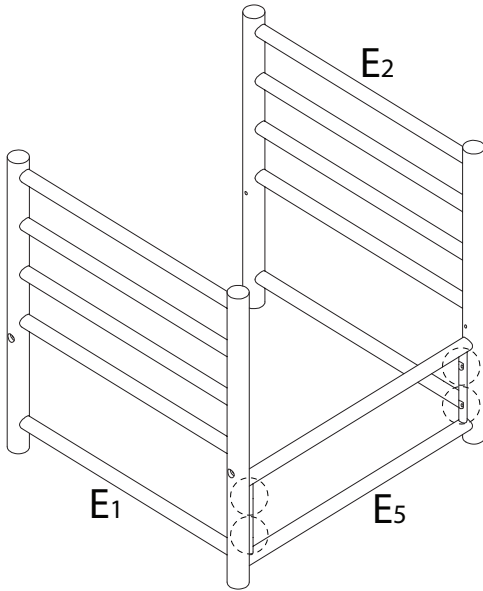

# CERRETO

Diagram illustrating assembly instructions and safety warnings:

- Warning 1:** A triangle with an exclamation mark points to a box containing an L-shaped metal bracket and a power drill with a slash through it, indicating that a power drill should not be used for this step.
- Warning 2:** A triangle with an exclamation mark points to a box containing a rectangular block being placed on a textured surface and another block being cut with a diagonal slash, indicating that the block should not be cut.
- Time:** A clock icon is positioned above the number **20'**, indicating a 20-minute assembly time.
- Personnel:** An icon of a person is positioned above the number **2**, indicating that two people are required for assembly.

2

x 4

3

x 1

1

2

3

4

5

6

7

E6

x 1

8

E7

x 1