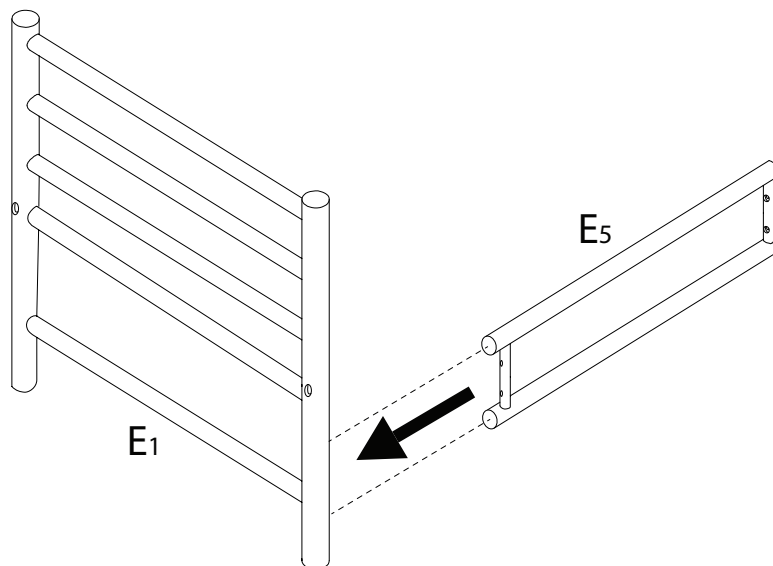

# CERRETO

Diagram illustrating assembly instructions and safety warnings:

- Warning 1:** A triangle with an exclamation mark points to a box containing an L-shaped metal bracket and a power drill with a slash through it, indicating that a power drill should not be used for this step.
- Warning 2:** A triangle with an exclamation mark points to a box containing a rectangular block being placed on a textured surface and another block being cut with a diagonal slash, indicating that the block should not be cut.
- Time:** A clock icon is positioned above the number **20'**, indicating a 20-minute assembly time.
- Personnel:** An icon of a person is positioned above the number **2**, indicating that two people are required for assembly.

2

x 4

3

x 1

1

2

3

4