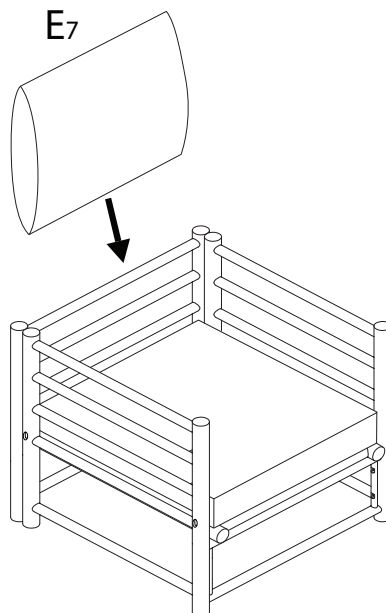

# CERRETO

Diagram illustrating assembly instructions and safety warnings:

- Warning 1:** A triangle with an exclamation mark points to a box containing an L-shaped metal bracket and a power drill with a slash through it, indicating that a power drill should not be used for this step.
- Warning 2:** A triangle with an exclamation mark points to a box containing a rectangular block being placed on a textured surface and another block being cut with a diagonal slash, indicating that the block should not be cut.
- Time:** A clock icon is positioned above the number **20'**, indicating a 20-minute assembly time.
- Personnel:** An icon of a person is positioned above the number **2**, indicating that two people are required for assembly.

5

6

7

E6

x 1

8

E7

x 1