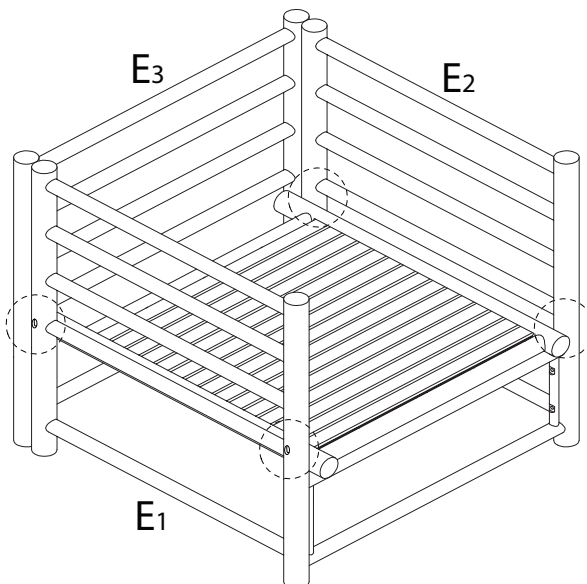

# CERRETO

Diagram illustrating assembly instructions and safety warnings:

- Warning 1:** A triangle with an exclamation mark points to a box containing an L-shaped metal bracket and a power drill with a slash through it, indicating that a power drill should not be used for this step.
- Warning 2:** A triangle with an exclamation mark points to a box containing a rectangular block being placed on a textured surface and another block being cut with a diagonal slash, indicating that the block should not be cut.
- Time:** A clock icon is positioned above the number **20'**, indicating a 20-minute assembly time.
- Personnel:** An icon of a person is positioned above the number **2**, indicating that two people are required for assembly.

2

x 4

3

x 1

1

2

3

4

5

6

7

E6

x 1

8

E7

x 1