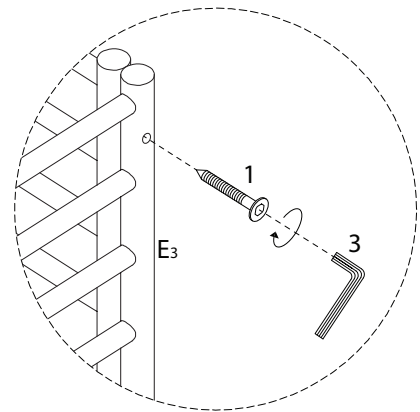

# CERRETO

Diagram illustrating assembly instructions and safety warnings:

- Warning 1:** A triangle with an exclamation mark points to a box containing an L-shaped metal bracket and a power drill with a slash through it, indicating that a power drill should not be used for this step.
- Warning 2:** A triangle with an exclamation mark points to a box containing a rectangular block being placed on a textured surface and another block being cut with a diagonal slash, indicating that the block should not be cut.
- Time:** A clock icon is positioned above the number **20'**, indicating a 20-minute assembly time.
- Personnel:** An icon of a person is positioned above the number **2**, indicating that two people are required for assembly.

2

x 4

3

x 1

1

2

3

4