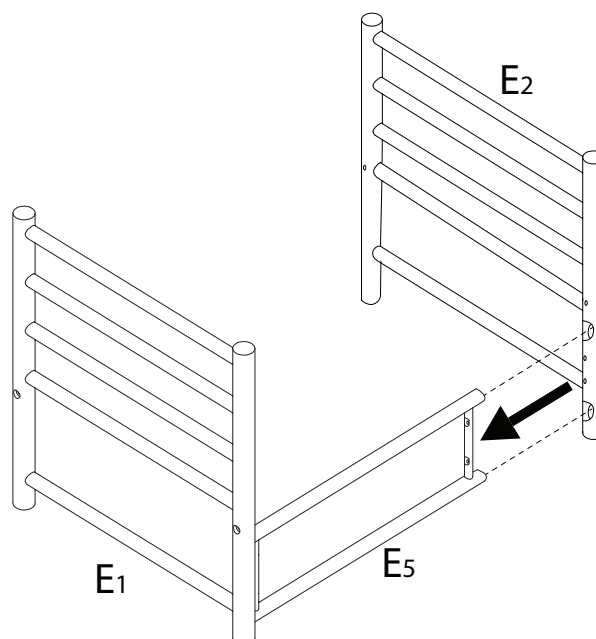

# CERRETO

Diagram illustrating assembly instructions and safety warnings:

- Warning 1:** A triangle with an exclamation mark points to a box containing an L-shaped metal bracket and a power drill with a slash through it, indicating that a power drill should not be used for this step.
- Warning 2:** A triangle with an exclamation mark points to a box containing a rectangular block being placed on a textured surface and another block being cut with a diagonal slash, indicating that the block should not be cut.
- Time:** A clock icon is positioned above the number **20'**, indicating a 20-minute assembly time.
- Personnel:** An icon of a person is positioned above the number **2**, indicating that two people are required for assembly.

2

x 4

3

x 1

1

2

3

4