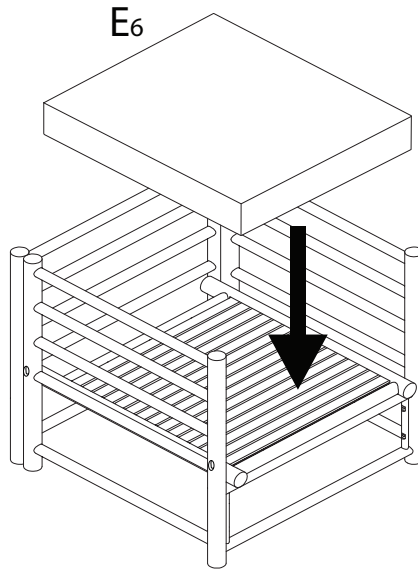

# CERRETO

Diagram illustrating assembly instructions and safety warnings:

- Warning 1:** A triangle with an exclamation mark points to a box containing an L-shaped metal bracket and a power drill with a slash through it, indicating that a power drill should not be used for this step.
- Warning 2:** A triangle with an exclamation mark points to a box containing a rectangular block being placed on a textured surface and another block being cut with a diagonal slash, indicating that the block should not be cut.
- Time:** A clock icon is positioned above the number **20'**, indicating a 20-minute assembly time.
- Personnel:** An icon of a person is positioned above the number **2**, indicating that two people are required for assembly.

5

6

7

E6

x 1

8

E7

x 1