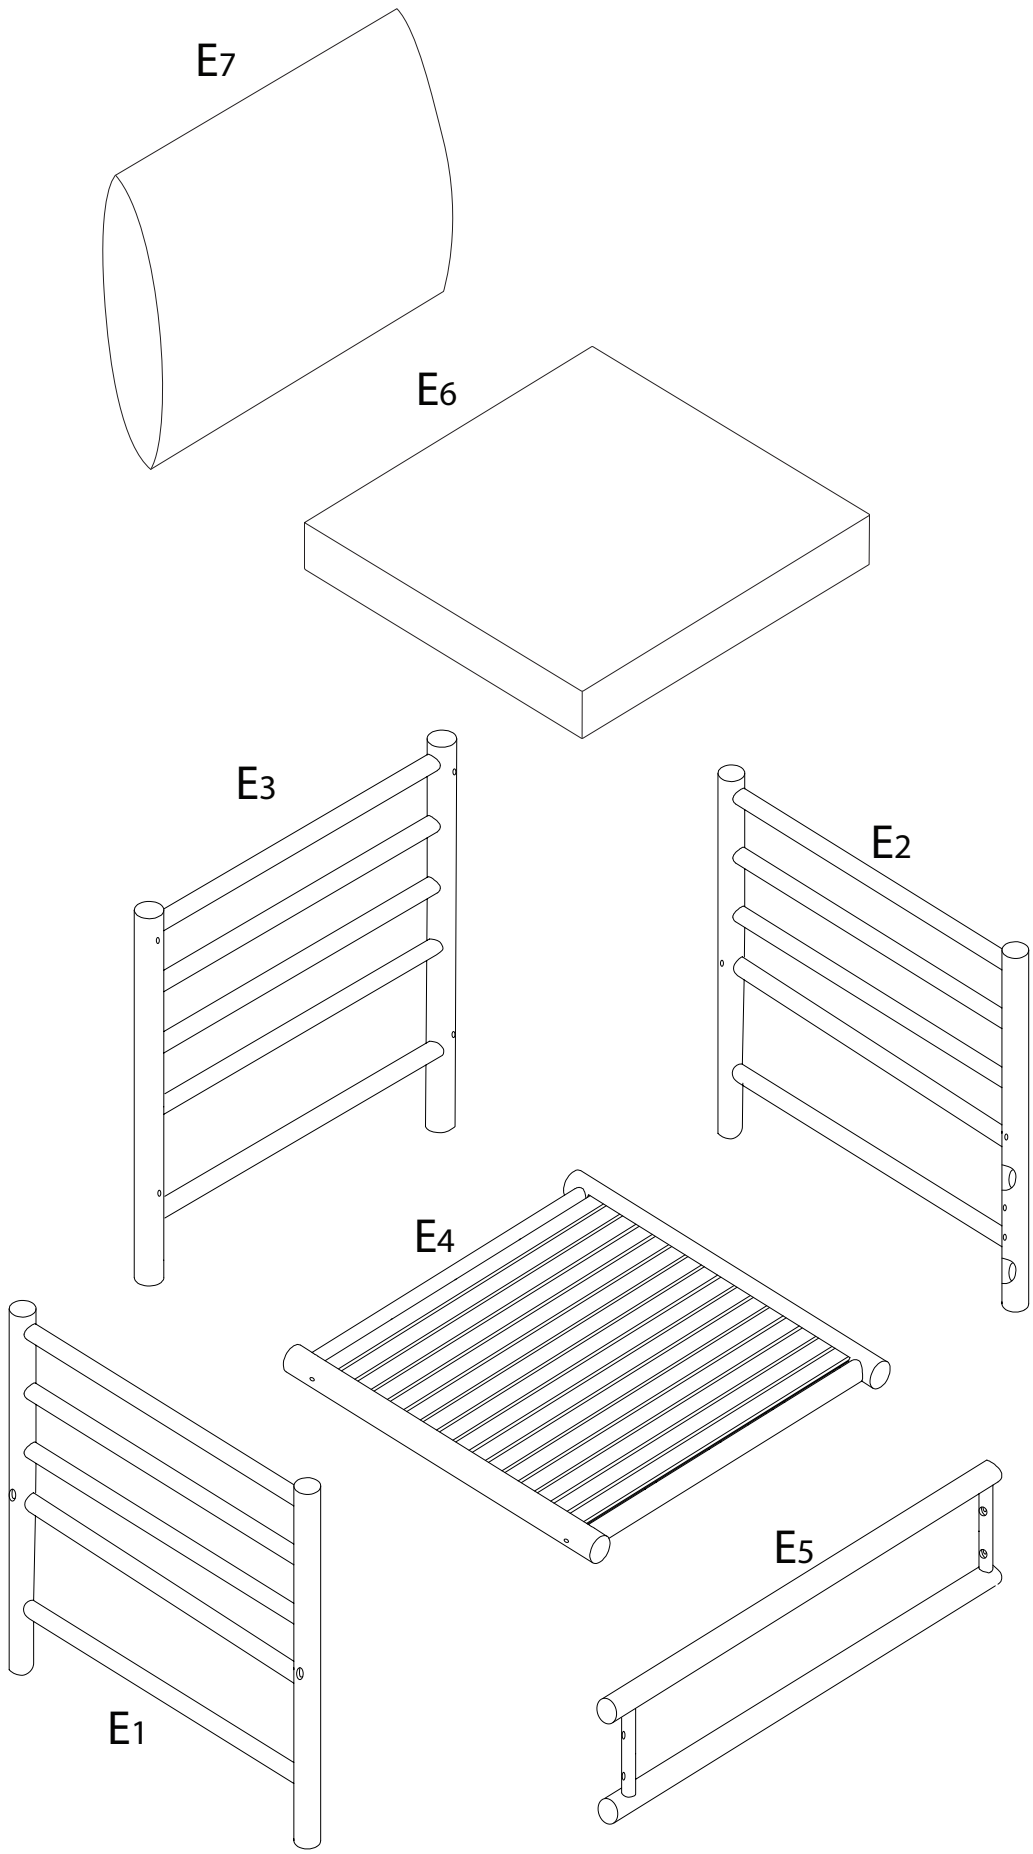

# CERRETO

Diagram illustrating assembly instructions and safety warnings:

- Warning 1:** A triangle with an exclamation mark points to a box containing an L-shaped metal bracket and a power drill with a slash through it, indicating that a power drill should not be used for this step.
- Warning 2:** A triangle with an exclamation mark points to a box containing a rectangular block being placed on a textured surface and another block being cut with a diagonal slash, indicating that the block should not be cut.
- Time:** A clock icon is positioned above the number **20'**, indicating a 20-minute assembly time.
- Personnel:** An icon of a person is positioned above the number **2**, indicating that two people are required for assembly.

E1

x 1

E2

x 1

E3

x 1

E4

x 1

2

x 4

3

x 1

1

2

3

4