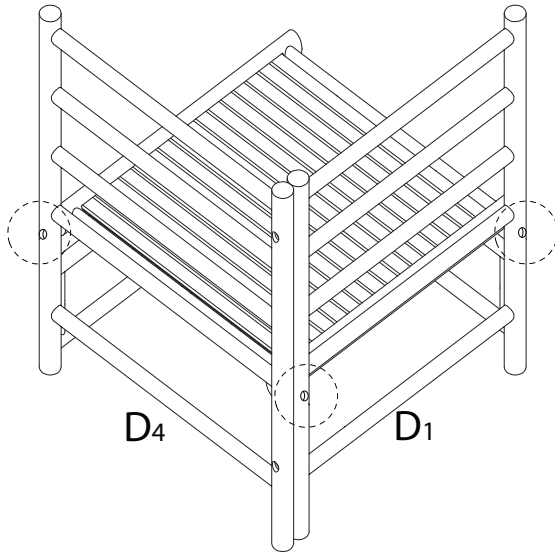

# CERRETO

Diagram illustrating assembly instructions and safety warnings:

- Warning 1:** A triangle with an exclamation mark points to a box containing an L-shaped metal bracket and a power drill with a slash through it, indicating that a power drill should not be used for this step.
- Warning 2:** A triangle with an exclamation mark points to a box containing a rectangular block being placed on a surface and another block being cut with a slash through it, indicating that the block should not be cut.
- Time:** A clock icon is shown next to the text "20'", indicating a 20-minute assembly time.
- Personnel:** An icon of a person is shown next to the number "2", indicating that two people are required for assembly.

1

x 5

2

x 3

3

x 1

4

x 1

1

2

3

4

5

6

7

1  
M6  
x  
60  
x 3

4  
x 1

8

D6  
x 1

9

!