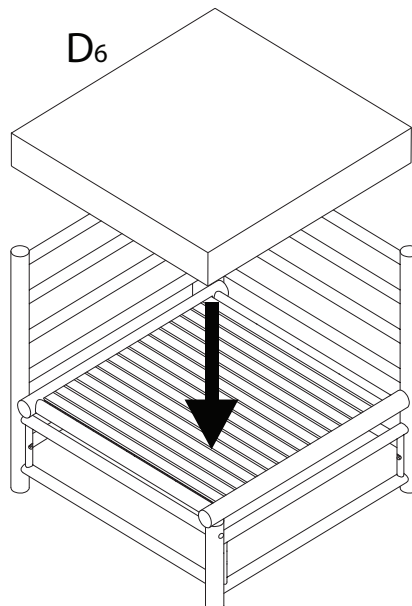

# CERRETO

Diagram illustrating assembly instructions and safety warnings:

- Warning 1:** A triangle with an exclamation mark points to a box containing an L-shaped metal bracket and a power drill with a slash through it, indicating that a power drill should not be used for this step.
- Warning 2:** A triangle with an exclamation mark points to a box containing a rectangular block being placed on a surface and another block being cut with a slash through it, indicating that the block should not be cut.
- Time:** A clock icon is shown next to the text "20'", indicating a 20-minute assembly time.
- Personnel:** An icon of a person is shown next to the number "2", indicating that two people are required for assembly.

1

2

3

4

5

6

7

1  
M6  
x  
60  
x 3

4  
x 1

8

D6  
x 1

9

!