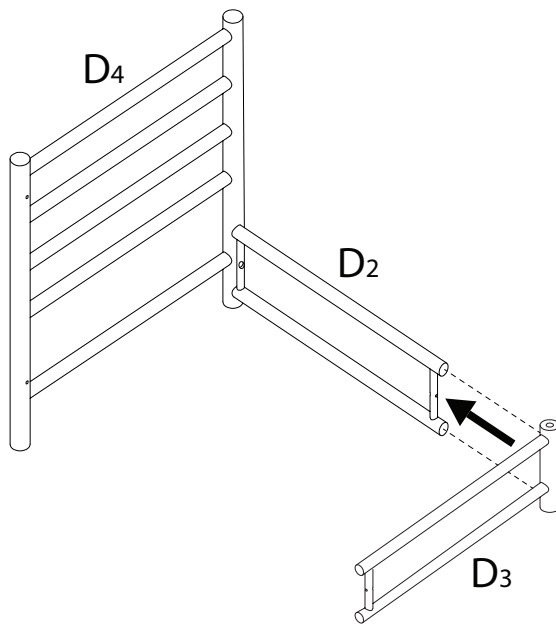

# CERRETO

Diagram illustrating assembly instructions and safety warnings:

- Warning 1:** A triangle with an exclamation mark points to a box containing an L-shaped metal bracket and a power drill with a slash through it, indicating that a power drill should not be used for this step.
- Warning 2:** A triangle with an exclamation mark points to a box containing a rectangular block being placed on a surface and another block being cut with a slash through it, indicating that the block should not be cut.
- Time:** A clock icon is shown next to the text "20'", indicating a 20-minute assembly time.
- Personnel:** An icon of a person is shown next to the number "2", indicating that two people are required for assembly.

1

x 5

2

x 3

3

x 1

4

x 1

1

2

3

4

5

6

7

1  
M6  
x  
60  
x 3

4  
x 1

8

D6  
x 1

9

!