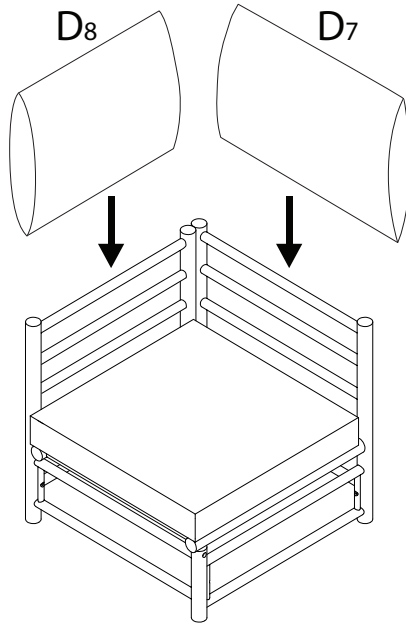

# CERRETO

Diagram illustrating assembly instructions and safety warnings:

- Warning 1:** A triangle with an exclamation mark points to a box containing an L-shaped metal bracket and a power drill with a slash through it, indicating that a power drill should not be used for this step.
- Warning 2:** A triangle with an exclamation mark points to a box containing a rectangular block being placed on a surface and another block being cut with a slash through it, indicating that the block should not be cut.
- Time:** A clock icon is shown next to the text "20'", indicating a 20-minute assembly time.
- Personnel:** An icon of a person is shown next to the number "2", indicating that two people are required for assembly.

1

2

3

4

5

6

7

1  
M6  
x  
60  
x 3

4  
x 1

8

D6  
x 1

9

!