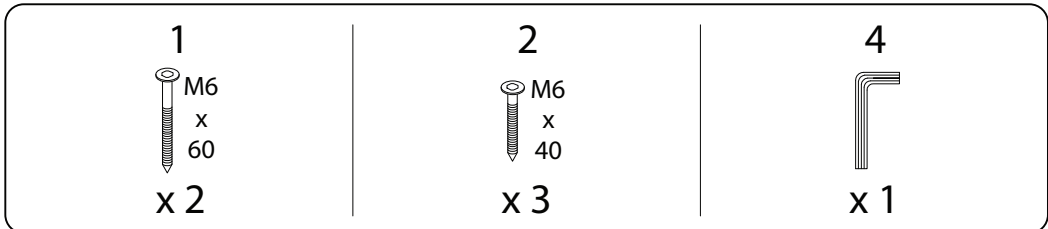

# CERRETO

Diagram illustrating assembly instructions and safety warnings:

- Warning 1:** A triangle with an exclamation mark points to a box containing an L-shaped metal bracket and a power drill with a slash through it, indicating that a power drill should not be used for this step.
- Warning 2:** A triangle with an exclamation mark points to a box containing a rectangular block being placed on a surface and another block being cut with a slash through it, indicating that the block should not be cut.
- Time:** A clock icon is shown next to the text "20'", indicating a 20-minute assembly time.
- Personnel:** An icon of a person is shown next to the number "2", indicating that two people are required for assembly.

1

x 5

2

x 3

3

x 1

4

x 1

1

2

3

4

5

6

7

1  
M6  
x  
60  
x 3