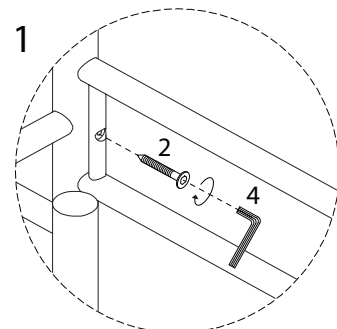

# CERRETO

Diagram illustrating assembly instructions and safety warnings:

- Warning 1:** A triangle with an exclamation mark points to a box containing an L-shaped metal bracket and a power drill with a slash through it, indicating that a power drill should not be used for this step.
- Warning 2:** A triangle with an exclamation mark points to a box containing a rectangular block being placed on a surface and another block being cut with a slash through it, indicating that the block should not be cut.
- Time:** A clock icon is shown next to the text "20'", indicating a 20-minute assembly time.
- Personnel:** An icon of a person is shown next to the number "2", indicating that two people are required for assembly.

1

2

3

4

5

6

7

1  
M6  
x  
60  
x 3

4  
x 1

8

D6  
x 1

9

!