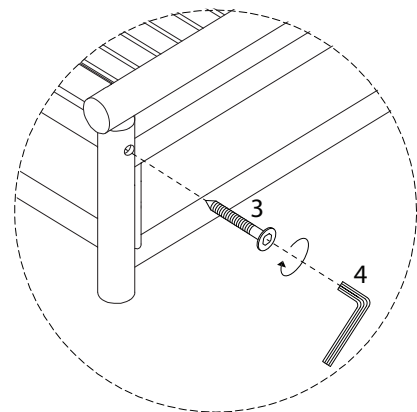

# CERRETO

Diagram illustrating assembly instructions and safety warnings:

- Warning 1:** A triangle with an exclamation mark points to a box containing an L-shaped metal bracket and a power drill with a slash through it, indicating that a power drill should not be used for this step.
- Warning 2:** A triangle with an exclamation mark points to a box containing a rectangular block being placed on a surface and another block being cut with a slash through it, indicating that the block should not be cut.
- Time:** A clock icon is shown next to the text "20'", indicating a 20-minute assembly time.
- Personnel:** An icon of a person is shown next to the number "2", indicating that two people are required for assembly.

1

2

3

4

5

6

7

1  
M6  
x  
60  
x 3

4  
x 1

8

D6  
x 1

9

!