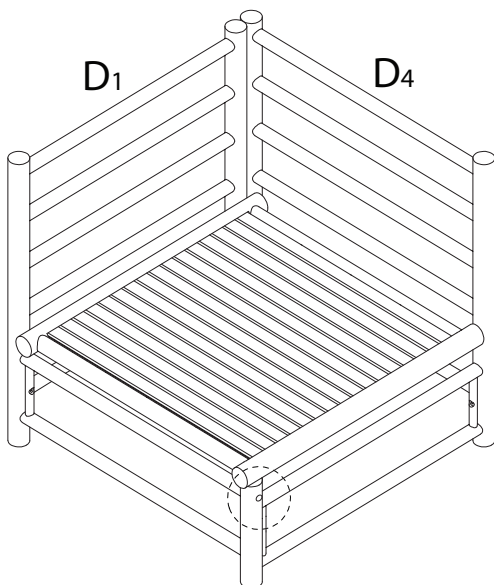

# CERRETO

Diagram illustrating assembly instructions and safety warnings:

- Warning 1:** A triangle with an exclamation mark points to a box containing an L-shaped metal bracket and a power drill with a slash through it, indicating that a power drill should not be used for this step.
- Warning 2:** A triangle with an exclamation mark points to a box containing a rectangular block being placed on a surface and another block being cut with a slash through it, indicating that the block should not be cut.
- Time:** A clock icon is shown next to the text "20'", indicating a 20-minute assembly time.
- Personnel:** An icon of a person is shown next to the number "2", indicating that two people are required for assembly.

1

2

3

4

5

6

7

1  
M6  
x  
60  
x 3

4  
x 1

8

D6  
x 1

9

!