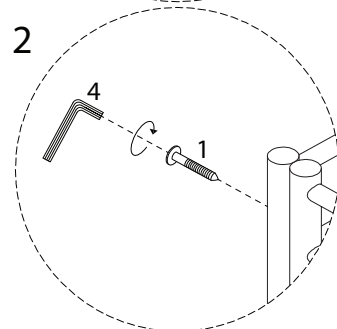

# CERRETO

Diagram illustrating assembly instructions and safety warnings:

- Warning 1:** A triangle with an exclamation mark points to a box containing an L-shaped metal bracket and a power drill with a slash through it, indicating that a power drill should not be used for this step.
- Warning 2:** A triangle with an exclamation mark points to a box containing a rectangular block being placed on a surface and another block being cut with a slash through it, indicating that the block should not be cut.
- Time:** A clock icon is shown next to the text "20'", indicating a 20-minute assembly time.
- Personnel:** An icon of a person is shown next to the number "2", indicating that two people are required for assembly.

1

2

3

4

5

6

7

1  
M6  
x  
60  
x 3

4  
x 1

8

D6  
x 1

9

!