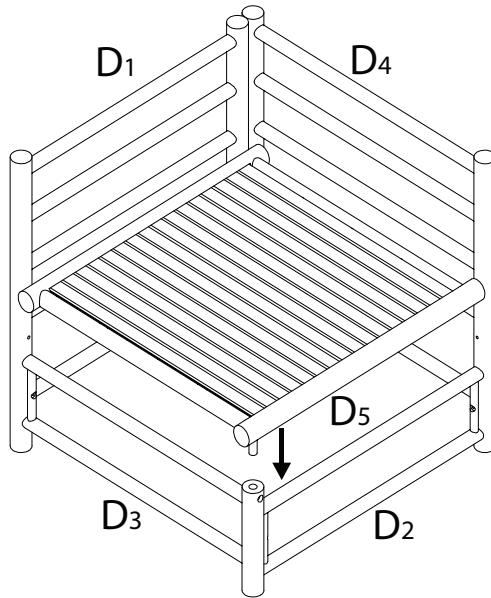

# CERRETO

Diagram illustrating assembly instructions and safety warnings:

- Warning 1:** A triangle with an exclamation mark points to a box containing an L-shaped metal bracket and a power drill with a slash through it, indicating that a power drill should not be used for this step.
- Warning 2:** A triangle with an exclamation mark points to a box containing a rectangular block being placed on a surface and another block being cut with a slash through it, indicating that the block should not be cut.
- Time:** A clock icon is shown next to the text "20'", indicating a 20-minute assembly time.
- Personnel:** An icon of a person is shown next to the number "2", indicating that two people are required for assembly.

1

x 5

2

x 3

3

x 1

4

x 1

1

2

3

4

5

6

7

1  
M6  
x  
60  
x 3

4  
x 1

8

D6  
x 1

9

!