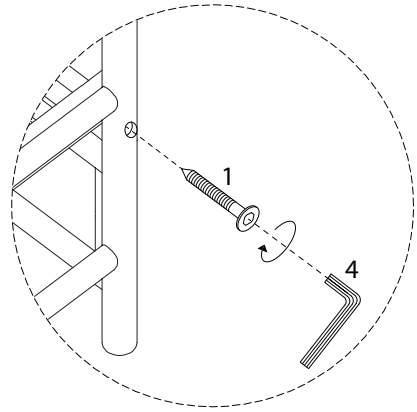

# CERRETO

Diagram illustrating assembly instructions and safety warnings:

- Warning 1:** A triangle with an exclamation mark points to a box containing an L-shaped metal bracket and a power drill with a slash through it, indicating that a power drill should not be used for this step.
- Warning 2:** A triangle with an exclamation mark points to a box containing a rectangular block being placed on a surface and another block being cut with a slash through it, indicating that the block should not be cut.
- Time:** A clock icon is shown next to the text "20'", indicating a 20-minute assembly time.
- Personnel:** An icon of a person is shown next to the number "2", indicating that two people are required for assembly.

1

2

3

4

5

6

7

1  
M6  
x  
60  
x 3

4  
x 1

8

D6  
x 1

9

!