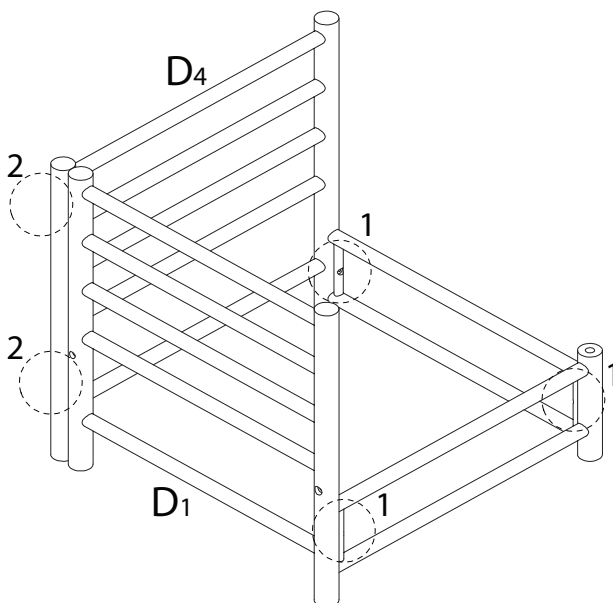

# CERRETO

Diagram illustrating assembly instructions and safety warnings:

- Warning 1:** A triangle with an exclamation mark points to a box containing an L-shaped metal bracket and a power drill with a slash through it, indicating that a power drill should not be used for this step.
- Warning 2:** A triangle with an exclamation mark points to a box containing a rectangular block being placed on a surface and another block being cut with a slash through it, indicating that the block should not be cut.
- Time:** A clock icon is shown next to the text "20'", indicating a 20-minute assembly time.
- Personnel:** An icon of a person is shown next to the number "2", indicating that two people are required for assembly.

1

2

3

4

5

6

7

1  
M6  
x  
60  
x 3

4  
x 1

8

D6  
x 1

9

!