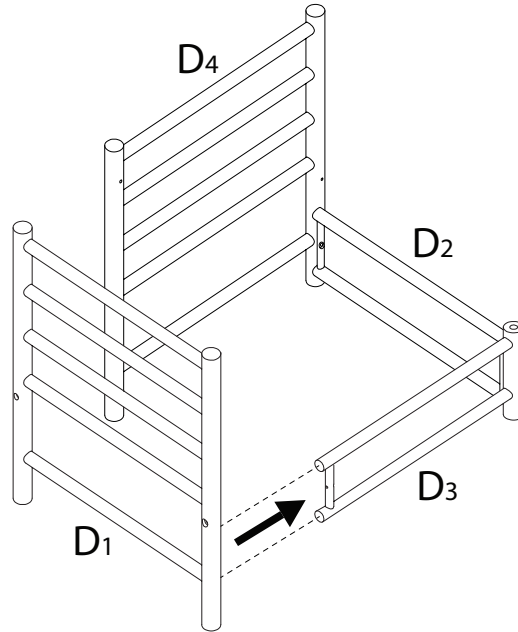

# CERRETO

Diagram illustrating assembly instructions and safety warnings:

- Warning 1:** A triangle with an exclamation mark points to a box containing an L-shaped metal bracket and a power drill with a slash through it, indicating that a power drill should not be used for this step.
- Warning 2:** A triangle with an exclamation mark points to a box containing a rectangular block being placed on a surface and another block being cut with a slash through it, indicating that the block should not be cut.
- Time:** A clock icon is shown next to the text "20'", indicating a 20-minute assembly time.
- Personnel:** An icon of a person is shown next to the number "2", indicating that two people are required for assembly.

1

x 5

2

x 3

3

x 1

4

x 1

1

2

3

4

5

6

7

1  
M6  
x  
60  
x 3

4  
x 1

8

D6  
x 1

9

!