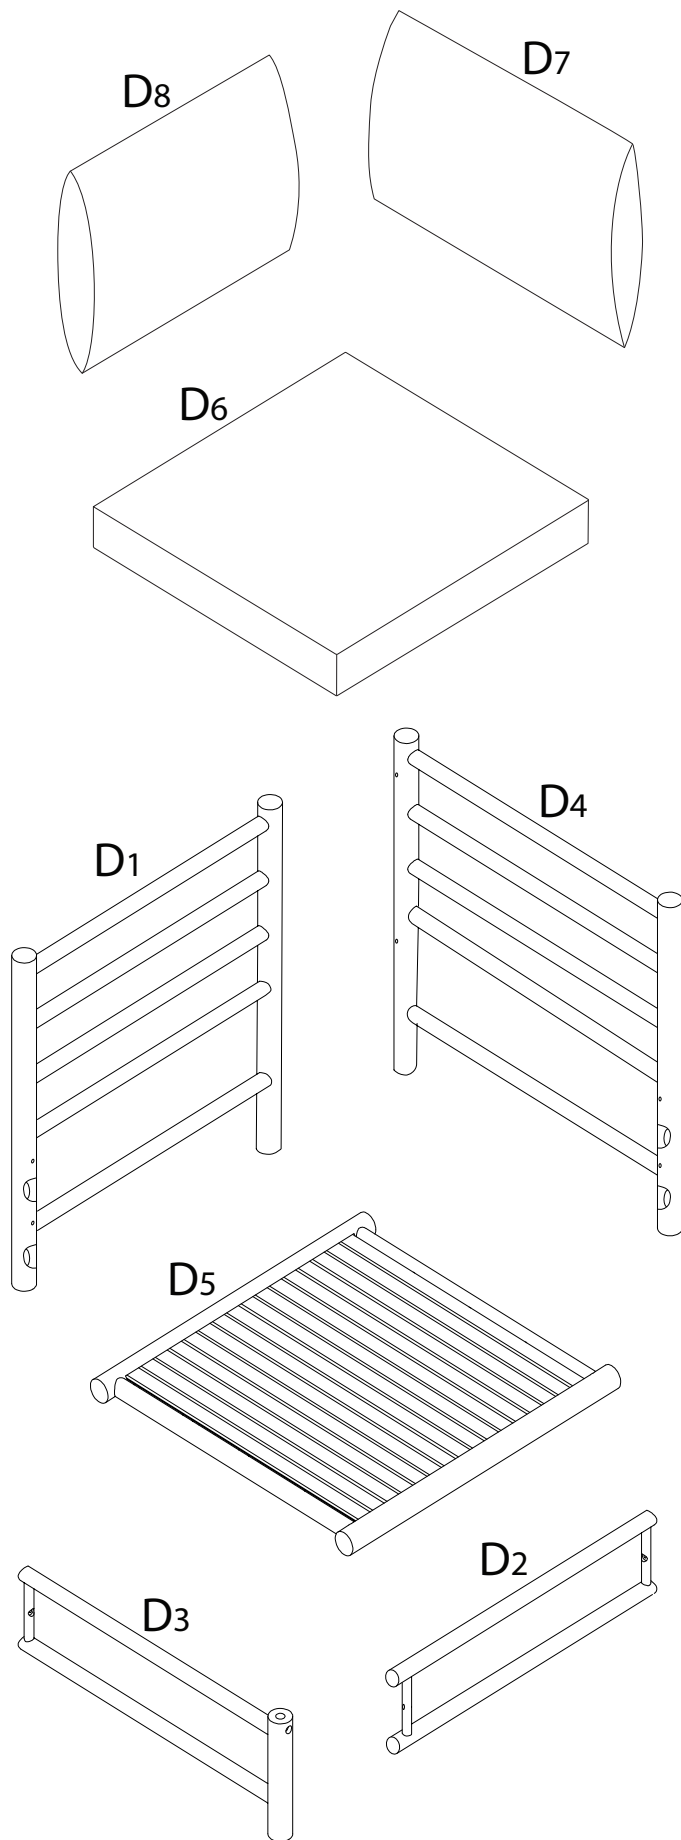

# CERRETO

Diagram illustrating assembly instructions and safety warnings:

- Warning 1:** A triangle with an exclamation mark points to a box containing an L-shaped metal bracket and a power drill with a slash through it, indicating that a power drill should not be used for this step.
- Warning 2:** A triangle with an exclamation mark points to a box containing a rectangular block being placed on a surface and another block being cut with a slash through it, indicating that the block should not be cut.
- Time:** A clock icon is shown next to the text "20'", indicating a 20-minute assembly time.
- Personnel:** An icon of a person is shown next to the number "2", indicating that two people are required for assembly.

D1

x 1

D2

x 1

D3

x 1

D4

x 1

1

x 5

2

x 3

3

x 1

4

x 1

4  
x 1

8

D6  
x 1

9

!