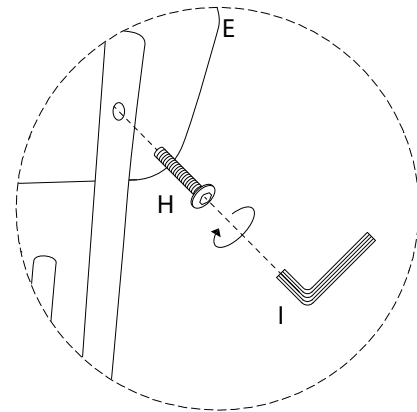

ALLISON

An icon showing an Allen key inside a circle, and a power drill with a diagonal line through it, indicating that a power drill should not be used.	A warning triangle icon with an exclamation mark inside.	A clock icon showing the time as approximately 3:15.
An icon showing a rectangular block on a surface with a diagonal line through it, indicating that the block should not be placed on the surface.	A warning triangle icon with an exclamation mark inside.	<p>15'</p> A simple line drawing of a person. <p>2</p>

1

2

3

F
M6
x
30
x4

E
x1

I
x1

4

H
M6
x
35
x2

A
x1

I
x1

5

<p>G</p>  <p>M6 x 45</p> <p>x 4</p>	<p>B</p>  <p>x 1</p>	<p>I</p>  <p>x 1</p>
--------------------------------------------------------------------------------------------------------------------------------------------	----------------------------------------------------------------------------------------------------------------------	-----------------------------------------------------------------------------------------------------------------------