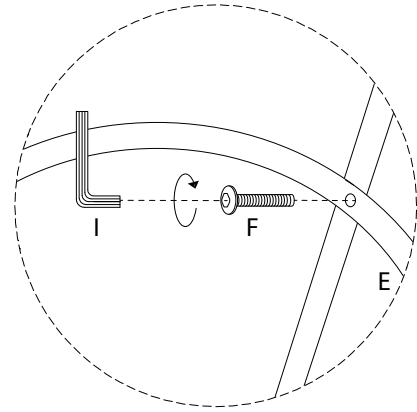

ALLISON

An icon showing an Allen key inside a circle, and a power drill with a diagonal line through it, indicating that a power drill should not be used.	A warning triangle icon with an exclamation mark inside.	A clock icon showing the time as approximately 3:15.
An icon showing a rectangular block on a surface with a diagonal line through it, indicating that the block should not be placed on the surface.	A warning triangle icon with an exclamation mark inside.	<p>15'</p> A simple line drawing of a person. <p>2</p>

1

2

3

F
M6
x
30
x4

E
x1

I
x1

4

H
M6
x
35
x2

A
x1

I
x1

5

<p>G</p>  <p>M6 x 45</p> <p>x 4</p>	<p>B</p>  <p>x 1</p>	<p>I</p>  <p>x 1</p>
--------------------------------------------------------------------------------------------------------------------------------------------	----------------------------------------------------------------------------------------------------------------------	-----------------------------------------------------------------------------------------------------------------------