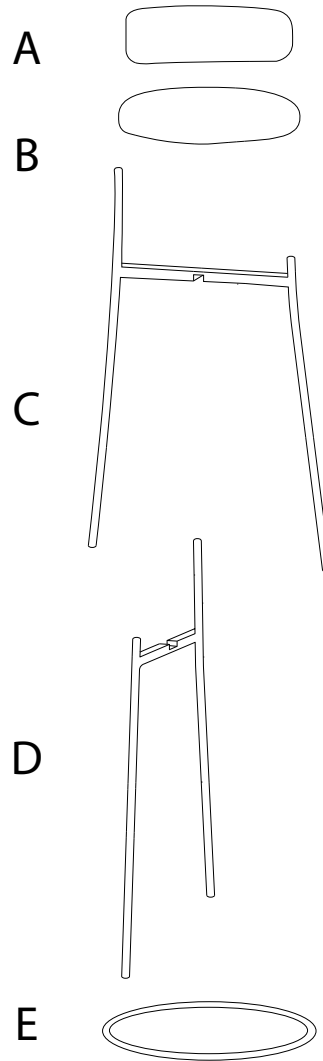

ALLISON

An icon showing an Allen key inside a circle, and a power drill with a diagonal line through it, indicating that a power drill should not be used.	A warning triangle icon with an exclamation mark inside.	A clock icon showing the time as approximately 3:15.
An icon showing a rectangular block on a surface with a diagonal line through it, indicating that the block should not be placed on the surface.	A warning triangle icon with an exclamation mark inside.	<p>15'</p> A simple line drawing of a person. <p>2</p>

1

2

3

F
M6
x
30
x4

E
x1

I
x1

4

H
M6
x
35
x2

A
x1

I
x1

5

<p>G</p>  <p>M6 x 45</p> <p>x 4</p>	<p>B</p>  <p>x 1</p>	<p>I</p>  <p>x 1</p>
--------------------------------------------------------------------------------------------------------------------------------------------	----------------------------------------------------------------------------------------------------------------------	-----------------------------------------------------------------------------------------------------------------------