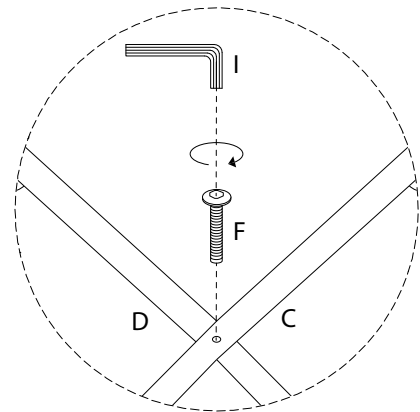

ALLISON

An icon showing an Allen key inside a circle, and a power drill with a diagonal line through it, indicating that a power drill should not be used.	A warning triangle icon with an exclamation mark inside.	A clock icon showing the time as approximately 3:15.
An icon showing a rectangular block on a surface with a diagonal line through it, indicating that the block should not be placed on the surface.	A warning triangle icon with an exclamation mark inside.	<p>15'</p> A simple line drawing of a person. <p>2</p>

1

2

3

F
M6
x
30
x4

E
x1

I
x1

4

H
M6
x
35
x2

A
x1

I
x1

5

<p>G</p>  <p>M6 x 45</p> <p>x 4</p>	<p>B</p>  <p>x 1</p>	<p>I</p>  <p>x 1</p>
--------------------------------------------------------------------------------------------------------------------------------------------	----------------------------------------------------------------------------------------------------------------------	-----------------------------------------------------------------------------------------------------------------------