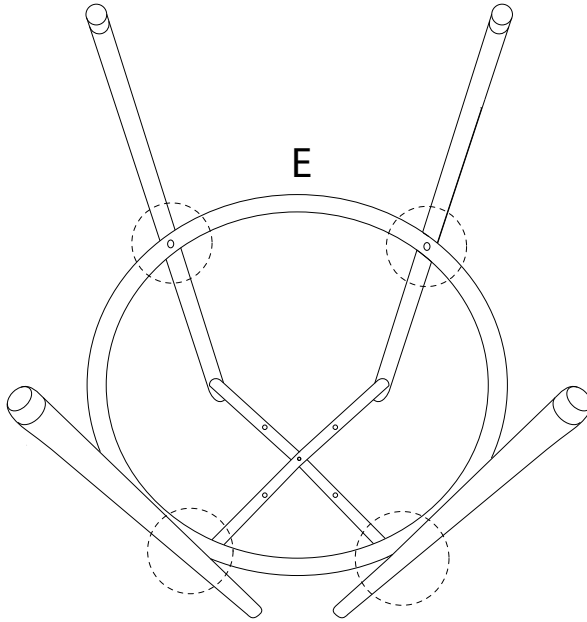

ALLISON

An icon showing an Allen key inside a circle, and a power drill with a diagonal line through it, indicating that a power drill should not be used.	A warning triangle icon with an exclamation mark inside.	A clock icon showing the time as approximately 3:15.
An icon showing a rectangular block on a surface with a diagonal line through it, indicating that the block should not be placed on the surface.	A warning triangle icon with an exclamation mark inside.	<p>15'</p> A simple line drawing of a person. <p>2</p>

1

2

3

F
M6
x
30
x4

E
x1

I
x1

4

H
M6
x
35
x2

A
x1

I
x1

5

<p>G</p>  <p>M6 x 45</p> <p>x 4</p>	<p>B</p>  <p>x 1</p>	<p>I</p>  <p>x 1</p>
--------------------------------------------------------------------------------------------------------------------------------------------	----------------------------------------------------------------------------------------------------------------------	-----------------------------------------------------------------------------------------------------------------------