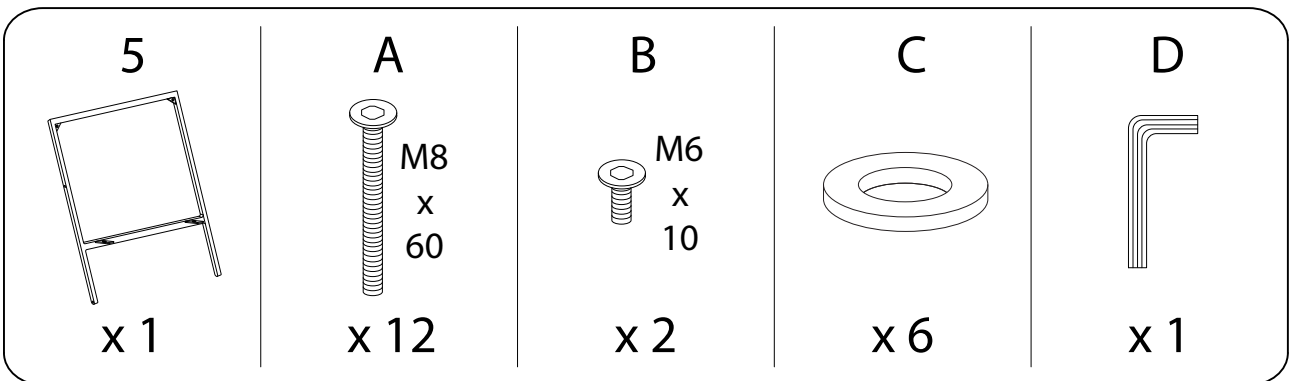

DELARY

Assembly instructions for the chair, including warnings, time, and person requirements.

Warning 1: Do not use a power drill on the L-shaped metal bracket. 

Warning 2: Do not use a power drill on the rectangular metal plate. 

Time: 20' 

Personnel: 1 

1

3a

x 1

3b

x 1

4

5

x 1

A

x 4

D

x 1

1

2

3

4

5

A
M8
x
60
x 2

D
x 1