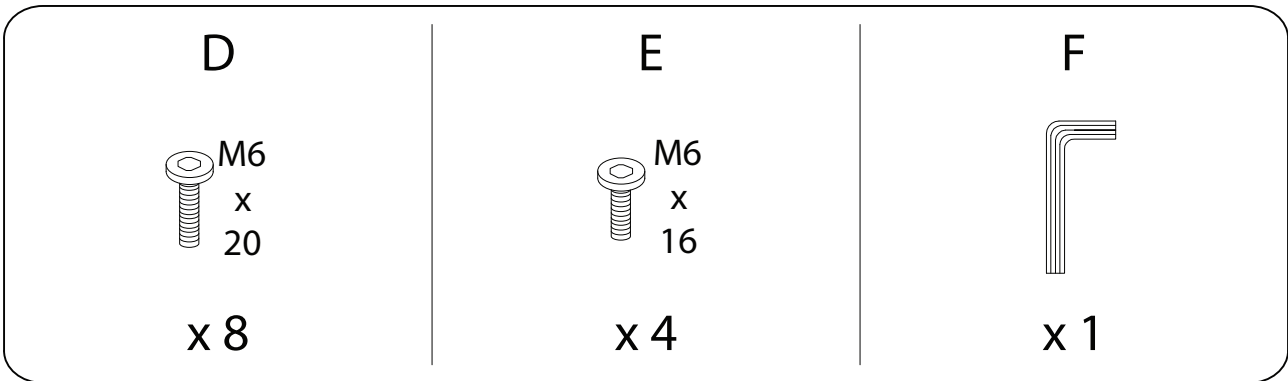

# FOMBY

An icon showing an L-shaped metal bracket inside a circle. To its right is a power drill with a diagonal line through it, indicating it should not be used.	A warning triangle containing an exclamation mark.	A clock face showing approximately 1:50.
An icon showing a rectangular block on a mat with a diagonal line through it. To its right is a block with a nail being driven into it, also with a diagonal line through it, indicating a warning.	A warning triangle containing an exclamation mark.	A simple icon of a person.

15'

1

1/4

!

1

2