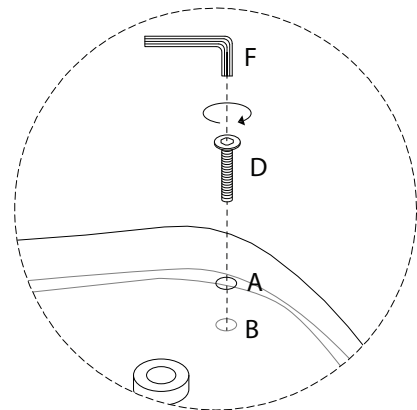

# FOMBY

An icon showing an L-shaped metal bracket inside a circle. To its right is a power drill with a diagonal line through it, indicating it should not be used.	A warning triangle containing an exclamation mark.	A clock face showing approximately 1:50.
An icon showing a rectangular block on a mat with a diagonal line through it. To its right is a block with a nail being driven into it, also with a diagonal line through it, indicating a warning.	A warning triangle containing an exclamation mark.	A simple icon of a person.

15'

1

1/4

!

1

2