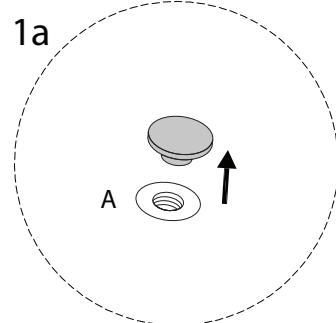

# FOMBY

An icon showing an L-shaped metal bracket inside a circle. To its right is a power drill with a diagonal line through it, indicating it should not be used.	A warning triangle containing an exclamation mark.	A clock face showing approximately 1:50.
An icon showing a rectangular block on a mat with a diagonal line through it. To its right is a block with a nail being driven into it, also with a diagonal line through it, indicating a warning.	A warning triangle containing an exclamation mark.	A simple icon of a person.

15'

1

1/4

!

1

2