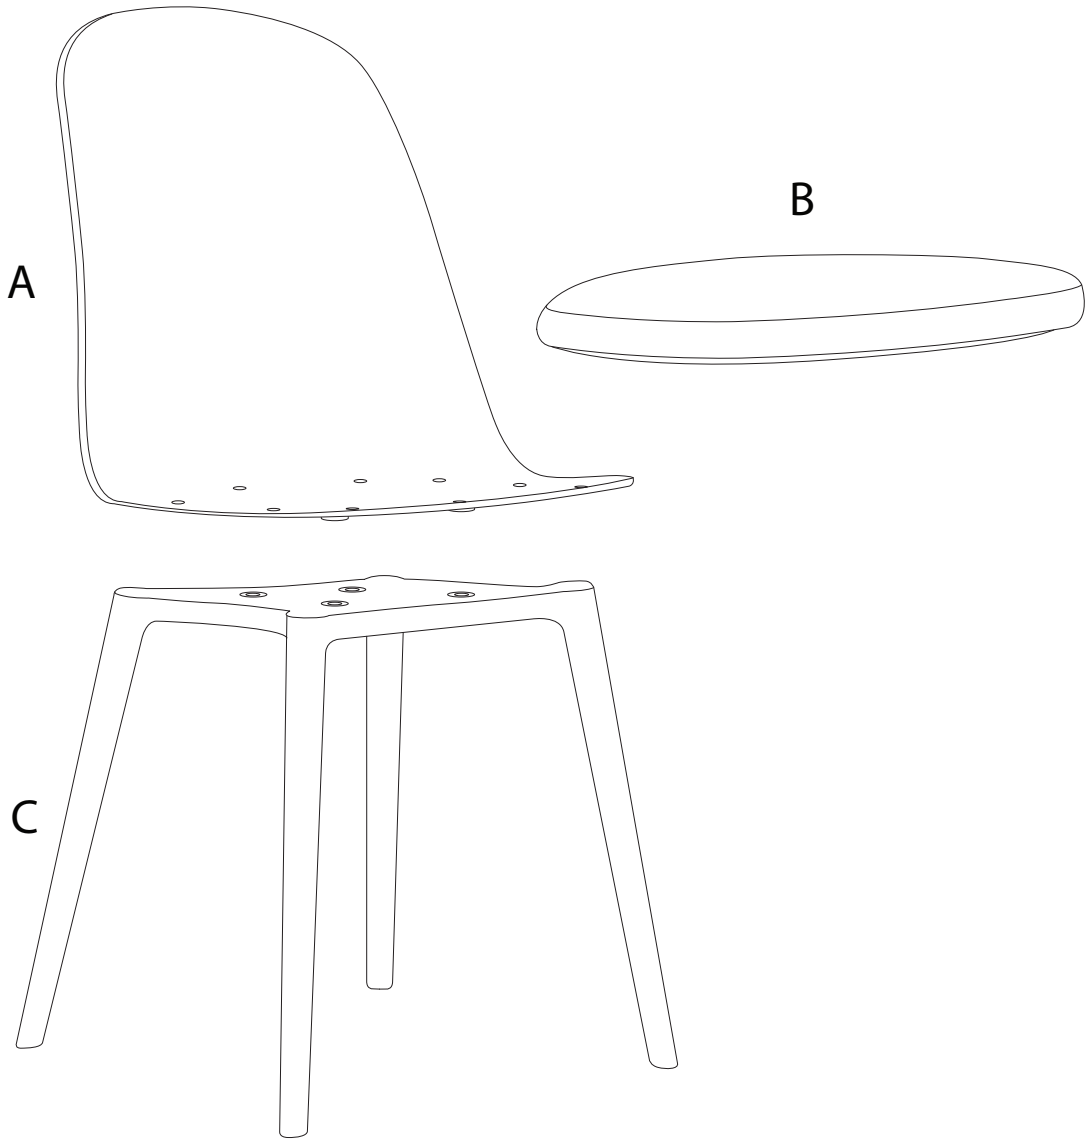

# FOMBY

An icon showing an L-shaped metal bracket inside a circle. To its right is a power drill with a diagonal line through it, indicating it should not be used.	A warning triangle containing an exclamation mark.	A clock face showing approximately 1:50.
An icon showing a rectangular block on a mat with a diagonal line through it. To its right is a block with a nail being driven into it, also with a diagonal line through it, indicating a warning.	A warning triangle containing an exclamation mark.	A simple icon of a person.

15'

1

1/4

!

1

2