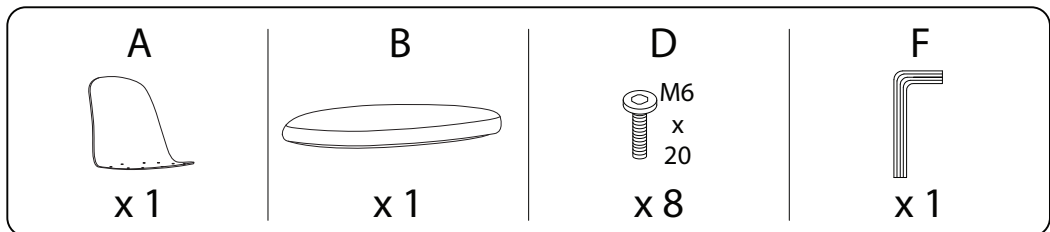

# FOMBY

An icon showing an L-shaped metal bracket inside a circle. To its right is a power drill with a diagonal line through it, indicating it should not be used.	A warning triangle containing an exclamation mark.	A clock face showing approximately 1:50.
An icon showing a rectangular block on a mat with a diagonal line through it. To its right is a block with a nail being driven into it, also with a diagonal line through it, indicating a warning.	A warning triangle containing an exclamation mark.	A simple icon of a person.

15'

1

1/4

!

1

2