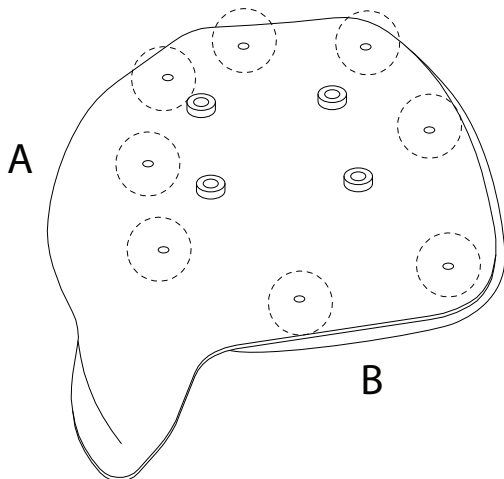

# FOMBY

An icon showing an L-shaped metal bracket inside a circle. To its right is a power drill with a diagonal line through it, indicating it should not be used.	A warning triangle containing an exclamation mark.	A clock face showing approximately 1:50.
An icon showing a rectangular block on a mat with a diagonal line through it. To its right is a block with a nail being driven into it, also with a diagonal line through it, indicating a warning.	A warning triangle containing an exclamation mark.	A simple icon of a person.

15'

1

1/4

!

1

2