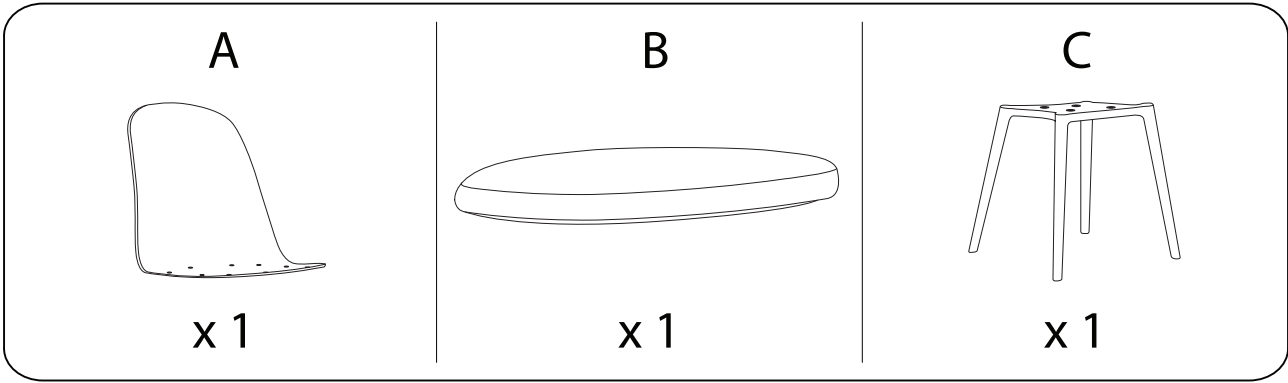

# FOMBY

An icon showing an L-shaped metal bracket inside a circle. To its right is a power drill with a diagonal line through it, indicating it should not be used.	A warning triangle containing an exclamation mark.	A clock face showing approximately 1:50.
An icon showing a rectangular block on a mat with a diagonal line through it. To its right is a block with a nail being driven into it, also with a diagonal line through it, indicating a warning.	A warning triangle containing an exclamation mark.	A simple icon of a person.

15'

1

1/4

!

1

2