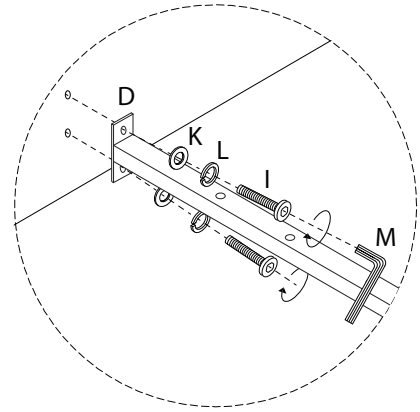

# MARGUT

Assembly instructions for step 1/6:

- Tools:** A circle containing an Allen key, a screwdriver, and a wrench. A power drill is shown with a diagonal line through it, indicating it is not to be used.
- Warning:** A triangle with an exclamation mark.
- Time:** A clock icon with the text "30'" below it, indicating an estimated assembly time of 30 minutes.
- Personnel:** A person icon with the number "2" below it, indicating that two people are required for assembly.
- Diagram:** A circle showing a mattress being placed on the bed frame. A second diagram shows the mattress being incorrectly placed on a surface with a diagonal line through it, indicating it should not be placed on the floor or another surface.

x 28

1

<b>A</b>  x 1	<b>B</b>  x 1	<b>C</b>  x 2	<b>F</b>  x 4	<b>I</b>  x 16	<b>K</b>  x 16	<b>L</b>  x 16	<b>M</b>  x 1
--	--	--	--	---	---	---	--

2

<b>D</b>  x 1	<b>E</b>  x 2	<b>H</b>  x 4	<b>J</b>  x 4	<b>K</b>  x 4	<b>L</b>  x 4	<b>M</b>  x 1	<b>N</b>  x 1
--	--	--	--	--	--	--	--

3

4

5

O  
M4  
x  
25  
x 28