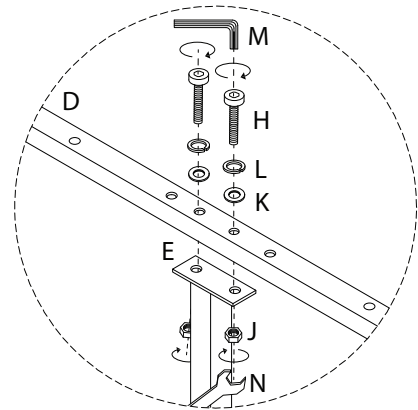

# MARGUT

Assembly instructions for step 1/6:

- Tools:** A circle containing an Allen key, a screwdriver, and a wrench. A power drill is shown with a diagonal line through it, indicating it is not to be used.
- Warning:** A triangle with an exclamation mark.
- Time:** A clock icon with the text "30'" below it, indicating an estimated assembly time of 30 minutes.
- Personnel:** A person icon with the number "2" below it, indicating that two people are required for assembly.
- Diagram:** A circle showing a mattress being placed on the bed frame. A second diagram shows the mattress being incorrectly placed on a surface with a diagonal line through it, indicating it should not be placed on the floor or another surface.

x 28

1

<b>A</b>  x 1	<b>B</b>  x 1	<b>C</b>  x 2	<b>F</b>  x 4	<b>I</b>  x 16	<b>K</b>  x 16	<b>L</b>  x 16	<b>M</b>  x 1
--	--	--	--	---	---	---	--

2

<b>D</b>  x 1	<b>E</b>  x 2	<b>H</b>  x 4	<b>J</b>  x 4	<b>K</b>  x 4	<b>L</b>  x 4	<b>M</b>  x 1	<b>N</b>  x 1
--	--	--	--	--	--	--	--

3

4

5

O  
M4  
x  
25  
x 28