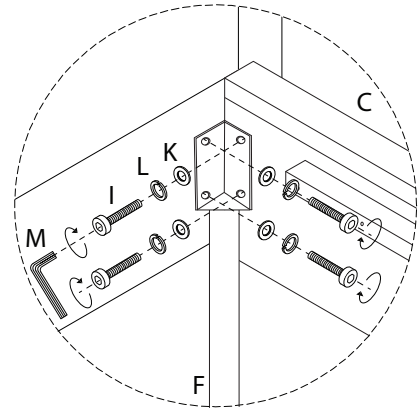

# MARGUT

Assembly instructions for step 1/6:

- Tools:** A circle containing an Allen key, a screwdriver, and a wrench. A power drill is shown with a diagonal line through it, indicating it is not to be used.
- Warning:** A triangle with an exclamation mark.
- Time:** A clock icon with the text "30'" below it, indicating an estimated assembly time of 30 minutes.
- Personnel:** A person icon with the number "2" below it, indicating that two people are required for assembly.
- Diagram:** A circle showing a mattress being placed on the bed frame. A second diagram shows the mattress being incorrectly placed on a surface with a diagonal line through it, indicating it should not be placed on the floor or another surface.

L

x 24

M

x 1

N

x 1

O

M4  
x  
25

x 28

1

<b>A</b>  x 1	<b>B</b>  x 1	<b>C</b>  x 2	<b>F</b>  x 4	<b>I</b>  x 16	<b>K</b>  x 16	<b>L</b>  x 16	<b>M</b>  x 1
--	--	--	--	---	---	---	--

2

<b>D</b>  x 1	<b>E</b>  x 2	<b>H</b>  x 4	<b>J</b>  x 4	<b>K</b>  x 4	<b>L</b>  x 4	<b>M</b>  x 1	<b>N</b>  x 1
--	--	--	--	--	--	--	--

3

4

5

O  
M4  
x  
25  
x 28