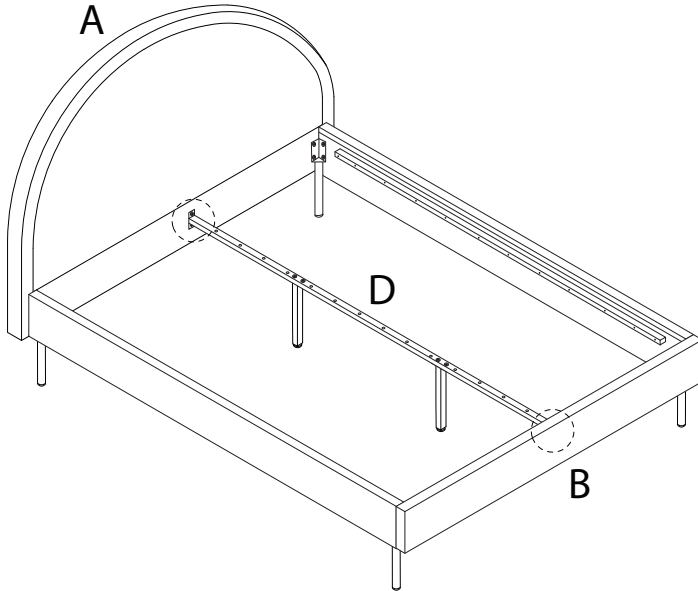

# MARGUT

Assembly instructions for step 1/6:

- Tools:** A circle containing an Allen key, a screwdriver, and a wrench. A power drill is shown with a diagonal line through it, indicating it is not to be used.
- Warning:** A triangle with an exclamation mark.
- Time:** A clock icon with the text "30'" below it, indicating an estimated assembly time of 30 minutes.
- Personnel:** A person icon with the number "2" below it, indicating that two people are required for assembly.
- Diagram:** A circle showing a mattress being placed on the bed frame. A second diagram shows the mattress being incorrectly placed on a surface with a diagonal line through it, indicating it should not be placed on the floor or another surface.

L

x 24

M

x 1

N

x 1

O

M4  
x  
25

x 28

1

<b>A</b>  x 1	<b>B</b>  x 1	<b>C</b>  x 2	<b>F</b>  x 4	<b>I</b>  x 16	<b>K</b>  x 16	<b>L</b>  x 16	<b>M</b>  x 1
--	--	--	--	---	---	---	--

2

<b>D</b>  x 1	<b>E</b>  x 2	<b>H</b>  x 4	<b>J</b>  x 4	<b>K</b>  x 4	<b>L</b>  x 4	<b>M</b>  x 1	<b>N</b>  x 1
--	--	--	--	--	--	--	--

3

4

5

O  
M4  
x  
25  
x 28