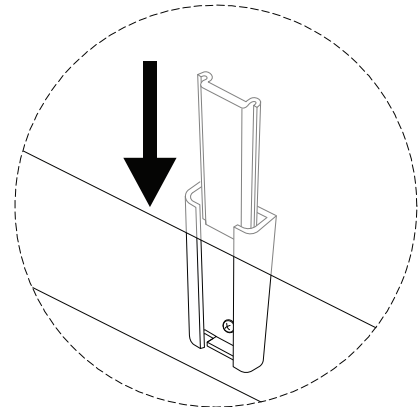

ALLA

Diagram illustrating assembly instructions and safety warnings:

- Warning 1:** A crossed-out power drill icon indicates that power tools should not be used for assembly.
- Warning 2:** A crossed-out icon of a block being drilled from underneath indicates that drilling should not be performed on the floor.
- Time:** A clock icon with the text "10'" indicates an estimated assembly time of 10 minutes.
- Personnel:** An icon of a person with the text "2" indicates that two people are required for assembly.

A	B	C	D	E
				
x 1	x 1	x 1	x 1	x 4

!

!

1

2

3

4