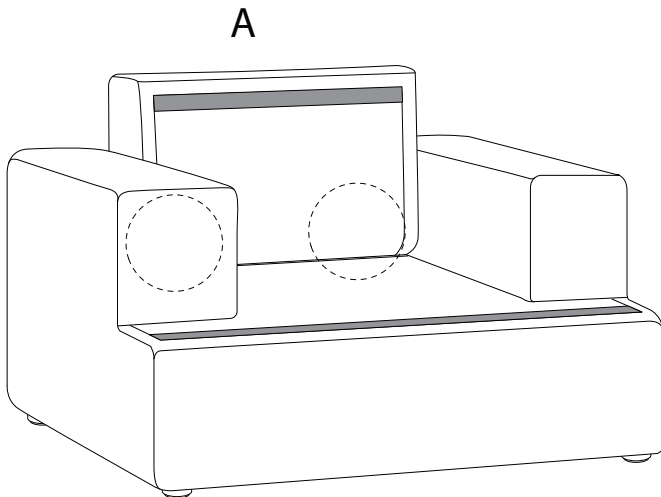

ALLA

Diagram illustrating assembly instructions and safety warnings:

- Warning 1:** A crossed-out power drill icon indicates that power tools should not be used for assembly.
- Warning 2:** A crossed-out icon of a block being drilled from underneath indicates that drilling should not be performed on the floor.
- Time:** A clock icon with the text "10'" indicates an estimated assembly time of 10 minutes.
- Personnel:** An icon of a person with the text "2" indicates that two people are required for assembly.

A	B	C	D	E
				
x 1	x 1	x 1	x 1	x 4

!

!

1

2

3

4