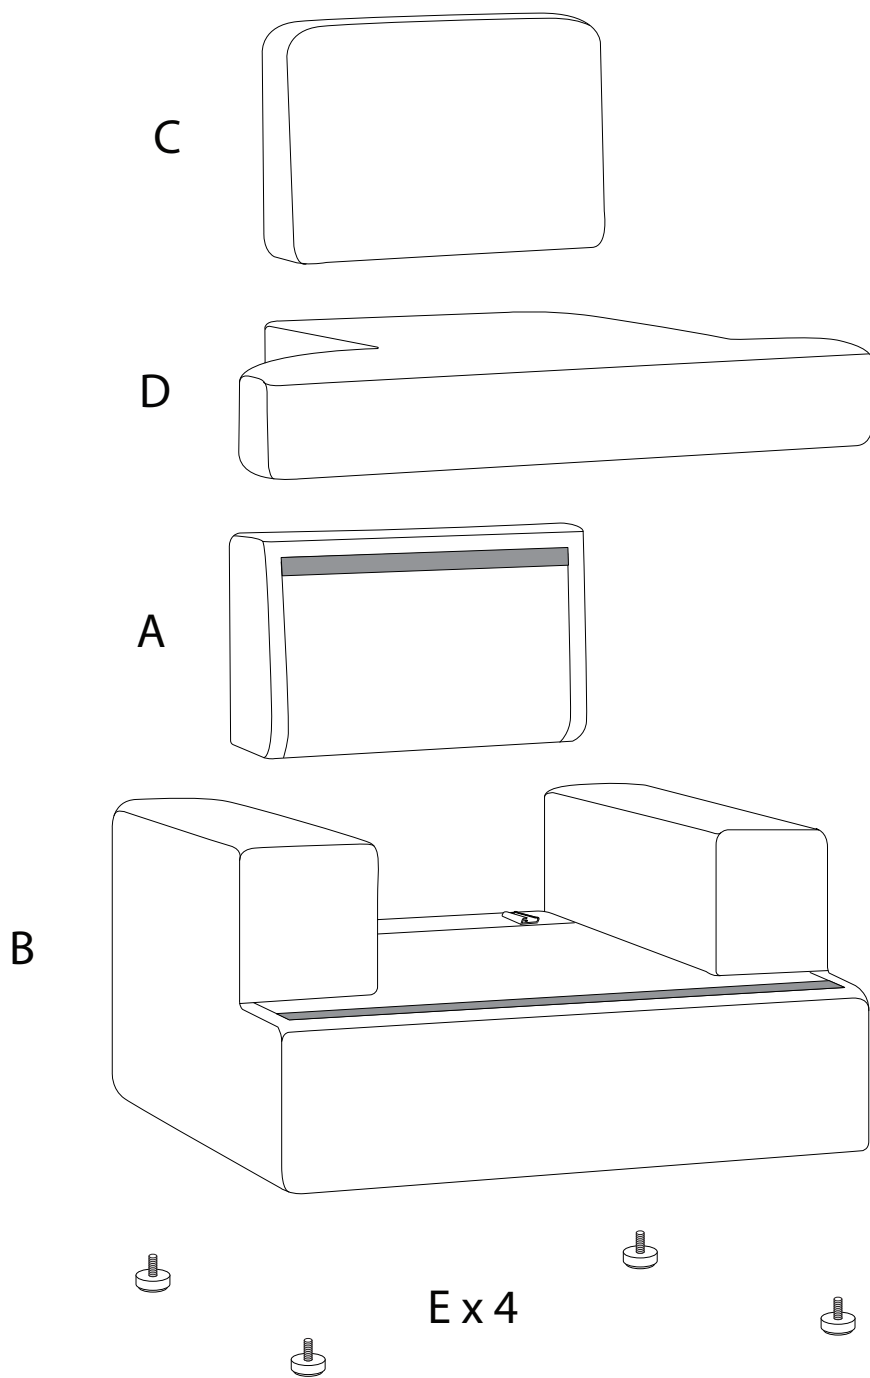

ALLA

Diagram illustrating assembly instructions and safety warnings:

- Warning 1:** A crossed-out power drill icon indicates that power tools should not be used for assembly.
- Warning 2:** A crossed-out icon of a block being drilled from underneath indicates that drilling should not be performed on the floor.
- Time:** A clock icon with the text "10'" indicates an estimated assembly time of 10 minutes.
- Personnel:** An icon of a person with the text "2" indicates that two people are required for assembly.

A	B	C	D	E
				
x 1	x 1	x 1	x 1	x 4

!

!

1

2

3

4