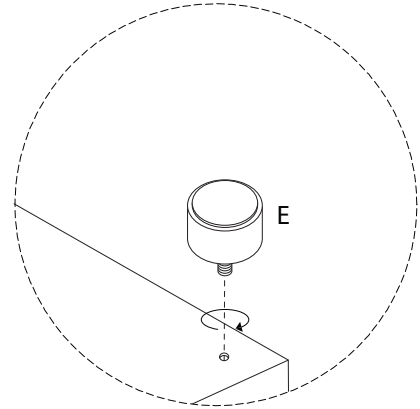

ALLA

Diagram illustrating assembly instructions and safety warnings:

- Warning 1:** A crossed-out power drill icon indicates that power tools should not be used for assembly.
- Warning 2:** A crossed-out icon of a block being drilled from underneath indicates that drilling should not be performed on the floor.
- Time:** A clock icon with the text "10'" indicates an estimated assembly time of 10 minutes.
- Personnel:** An icon of a person with the text "2" indicates that two people are required for assembly.

A	B	C	D	E
				
x 1	x 1	x 1	x 1	x 4

!

!

1

2

3

4